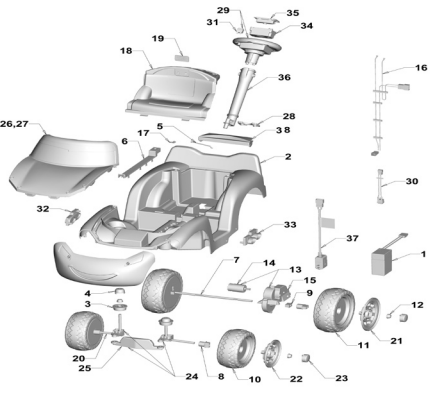

W2603 LIL Lightning McQueen PW Toddler	
Age Range:	12-36 Months
Weight Limit:	40 Lbs.
Surfaces:	Grass and Hard Surfaces
Speed:	2 MPH Forward
Colors:	Red Body/Black Wheels
Intro:	
Suggested Retail:	$114.99
Box Dimensions:	35.5" x 14.375" x 16.875"
Warranty:	One Year Vehicle Six Months Battery

Item	Part #	Description	QTY	Item	Part #	Description	QTY
1	00801-1457	4 Amp Internal Fuse Battery	1	29	T3639-9709	Steering Wheel w/Harness for Lil	1
2	N/A	Body	1	30	T3639-9789	Steering Wheel Harness	1
3	M1350-2259	Axle Bushing	2	31	00801-0697	Switch Signalux - 2 Prong	1
4	M1350-2249	Capnut Cover	2	32	T3639-2309	Right Exhaust	1
5	74230-4129	Battery Retainer	1	33	T3639-2319	Left Exhaust	1
6	T3639-2529	Channel Cover	1	34	W2603-9759	Soundbox	1
7	T3639-4509	Rear Axle	1	35	T3639-2729	Steering Wheel Cover	1
8	M1350-2179	Wheel Bushing	4	36	M1350-2269	Steering Column	1
9	3800-8629	Rectangular Bushing (no ext.)	2	37	00801-1781	Charger clamp fused - Bolt	1
10	T3639-2169	Front Wheel	2		W2603-2359	Wing/Spoiler for McQueen	1
11	T3639-2179	Rear Wheel	2				
12	0801-0604	.354 Black Retainer/Cap Nut. (subs)	6				
13	00968-3800	#10 Motor Gearbox Assm.	1				
14	00968-3700	#10 Motor Pinion Assm.	1				
15	00968-3800	#10 Gearbox Assm.	1				
16	T3639-9799	Main Wiring Harness	1				
17	N/A	Cable Clamp	1				
				Part #	Description	QTY	
18	W2603-6119	Seat	1	W2603-0310	Label Sheet	1	
19	*SEE 18	PW Emblem	1	W2603-0920	Manual	1	
20	N/A	Front Axle	2	W2603-9089	Hardware Bag	1	
21	W2603-2149	Wheel Cover Rear	2	T3639-2139	Front Bumper	1	
22	W2603-2159	Wheel Cover Front	2	W2603-9079	Parts Bag for McQueen	1	
23	T3639-2509	Center Hubcap	4				
24	T3639-9189	Steering Linkage Assm.	1				
25	N/A	Steering Rod	1				
26	T3639-9409	Windshield Assm.	1				
27	* SEE 26						
28	T3639-2459	Steering column Retainer	1