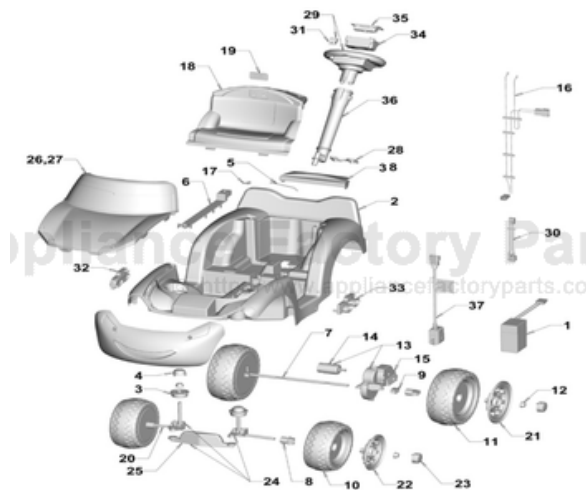

[Find Your FISHER PRICE Ride On Parts - Select From 999 Models](#)

----- Manual continues below -----