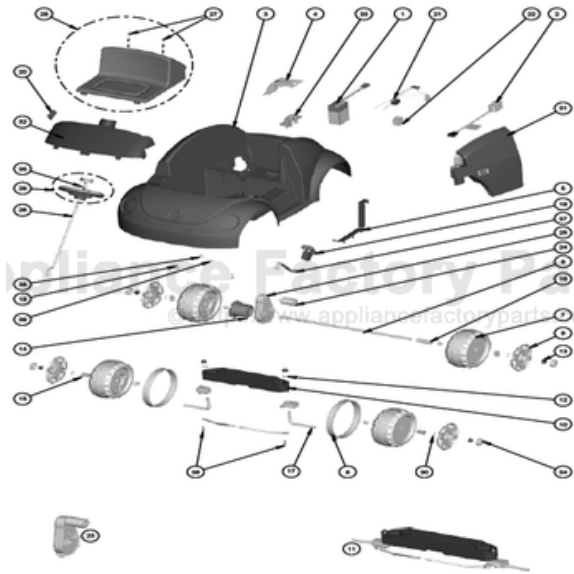

[Find Your FISHER PRICE Ride On Parts - Select From 999 Models](#)

----- Manual continues below -----