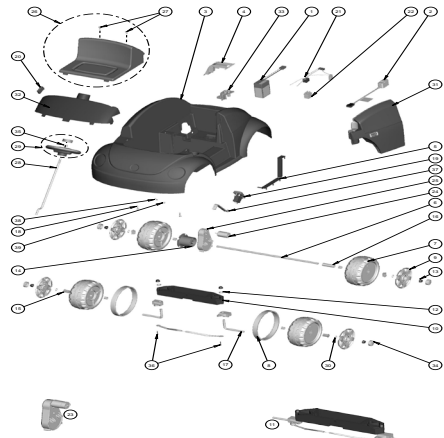

This Owner's Manual is provided and hosted by [Appliance Factory Parts](#).

FISHER PRICE N3964 Owner's Manual

[Shop genuine replacement parts for FISHER PRICE
N3964](#)

[Find Your FISHER PRICE Ride On Parts - Select From 999 Models](#)

----- Manual continues below -----

N3964
Hot Wheels VW Beetle
Preschool Series

Age Range: 1 1/2-4 Yrs.
 Weight Limit: 50 Lbs.
 Surfaces: Grass/Asphalt/Hard
 Speed: 2.5 For/Rev

Colors: Blue Body/Black Wheels
 Intro: 2008

Suggested Retail: \$112.00
 Box Dimensions: 15.875" x 23.125" x 36.75"
 Warranty: One Year Vehicle
 Six Months Battery

Item	Part #	Description	QTY	Item	Part #	Description	QTY
1	00801-1457	6V 4 Amp Internal Fuse Battery	1	26	N/A	Seal w/lock (black)	1
2	00801-1781	Charger 4 amp fused - 6 Volt	1	27	78570-2439	J-Lock Fastener N/S (Black)	1
3	N/A	Body	1	28	73510-4239	Steering Column	1
4	N3964-2389	Battery Retainer (Blue)	1	29	N/A	Steering Wheel	1
5	N/A	Channel Cover	1	30	0801-0604	.354 Black Retainer / Cap Nut	4
6	73510-4519	Rear Axle	2	31	N/A	Door	1
7	73510-2159	Wheel - black	4	32	N/A	Windshield	1
8	73510-2479	Traction Band - black (1)	2	33	N/A	Hinge Plate	1
9	N/A	Hubcap - silver	1	34	N/A	Center Hubcap	1
10	73510-2759	Steering Linkage Cover (no sub)	1	35	73510-2739	Steering Wheel Button	1
11	B1512-9239	Steering Linkage	1	36	N/A	#8 x 1" Screw	1
12	0801-0196	7/16" Washer	5	37	73510-4069	Brace	1
13	00801-1939	Cap Nut .437 - Black	6	38	N/A	#10 x 3/4" screw	1
14	74460-2249	Wheel Driver 10 RIB	1	39	N/A	#10 Lock Nut	1
15	73233-2559	Hex Bushing	2				
16	73510-2369	Spacer - wheel	2				
17	73510-4509	Front Axle	2				
18	N/A	1/4 x 1 1/4 Screw	1				
19	P5921-9159	Footboard Assembly	1				
20	00801-1781	Footswitch	1				
21	P5921-9799	Wiring Harness for HW VW	1				
22	00801-1773	Control Switch F/R - w/white buttons	1				
23	00968-1900	#3B Motor Gearbox Assm w/o conn.	1				
24	00968-1700	# 3 Motor Pinion Assm.	1				
25	74550-9279	Gearbox 3B w/ Insert	1				