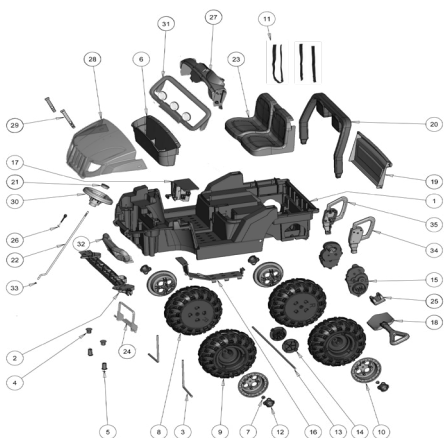

DWR16 Arctic Cat PW Advanced Series	
Age Range:	3 and up
Weight Limit:	130 lbs.
Surfaces:	Hard and grass surfaces
Speed:	2.5 / 5 mph Forward 2.5 mph Reverse
Colors:	Green, Black, Orange
Intro:	2017
Suggested Retail:	$325.50
Box Dimensions:	23.38" x 32.88" x 49.75"
Warranty:	One Year Vehicle Six Months Battery

Item	Part #	Description	QTY	Item	Part #	Description	QTY
1	N/A	Body	1	27	3800-8492	Dash w/label (no handles) (gray)(X0073)	1
2	L2170-9199	Steering Linkage for Arctic Cat Prowler	1	28	3800-8472	Hood for Arctic Cat (CGY61) (Green)	1
3	L2170-4509	Front Axle	2	29	L2170-2289	Hood Strap	2
4	L2170-2689	Bushing - Upper	2	30	3900-3665	Steering Wheel (CLG79) (orange)	1
5	L2170-2699	Bushing - Lower	2	31	3900-3669	Windshield for Arctic Cat (CLG79)(black)	1
6	L2170-2289	Storage Tray for Arctic Cat	1	32	3900-3013	Brush Guard w/Logo	1
7	00801-1939	Cap Nut .437 - Black	6	33	00905-0116	3/8" - 16 Lock Nut	1
8	J8472-2269	Right Wheel	2	34	W8675-2609	Left Handle (black)	1
9	J8472-2339	Left Wheel	2	35	W8675-2619	Right Handle (black)	1
10	L7825-2459	Hubcap for Arctic Cat Camo	4				
11	3900-3768	Seat Belt Set (CLG79) (orange)	1				
12	L7825-2469	Hubcap Center for Arctic Cat Camo	4				
13	L2170-4519	Rear Axle	1				
14	L2170-2249	Wheel Driver	2				
15	<u>00968-2922</u>	<u># 7R Motor Gearbox Assembly (17T)</u>	<u>2</u>				
16	L2170-8399	Footboard for Arctic Cat	1				
17	74310-9239	Shifter Assm. - silver	1				
18	B0155-2449	Shovel for Arctic Cat	1				
19	P8814-2319	Tailgate for Arctic Cat (purple)	1				
20	L2170-2329	Rear Roll Bar for Arctic Cat	1				
21	W9418-2729	Steering Wheel Button	1				
22	L2170-4239	Steering Column for Arctic Cat Prowler	1				
23	L2170-2409	Seat for Arctic Cat	1				
24	3800-7809	Battery Retainer	1				
25	W8675-6559	Shovel Bracket	1				
26	H0440-9049	Key Housing Assembly	1				

Bold and underlined parts are to be purchased and installed by Service Centers only. These items may not be sold directly to consumers by Service Centers or Fisher-Price.