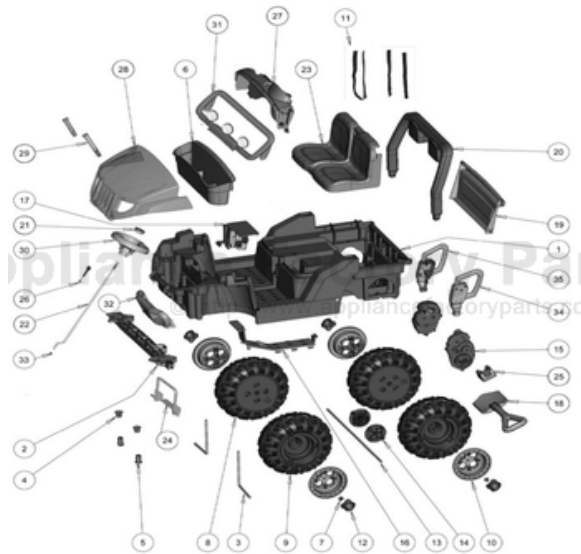

# FISHER PRICE DWR16 Owner's Manual

[Shop genuine replacement parts for FISHER PRICE  
DWR16](#)

[Find Your FISHER PRICE Ride On Parts - Select From 999 Models](#)

----- Manual continues below -----

DWR16 Arctic Cat PW Advanced Series	
Age Range:	3 and up
Weight Limit:	130 lbs.
Surfaces:	Hard and grass surfaces
Speed:	2.5 / 5 mph Forward 2.5 mph Reverse
Colors:	Green, Black, Orange
Intro:	2017
Suggested Retail:	\$325.50
Box Dimensions:	23.38" x 32.88" x 49.75"
Warranty:	One Year Vehicle Six Months Battery