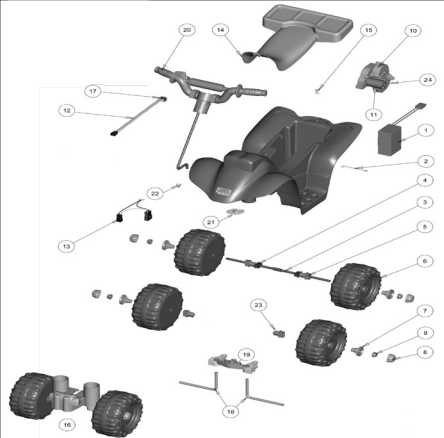

This Owner's Manual is provided and hosted by Appliance Factory Parts.

FISHER PRICE DTB78 Owner's Manual

[Shop genuine replacement parts for FISHER PRICE
DTB78](#)

[Find Your FISHER PRICE Ride On Parts - Select From 999 Models](#)

----- Manual continues below -----

DTB78 Blaze Lil Quad PW Toddler Series	
Age Range:	12-36 Months
Weight Limit:	40 Lbs
Surfaces:	Hard Surfaces
Speed:	2 MPH Forward
Colors:	Red and Yellow Body/Black Wheels
Intro:	2016
Suggested Retail:	\$86.10
Box Dimensions:	16.375" x 13" x 26.26"
Warranty:	One Year Vehicle Six Months Battery

Item	Part #	Description	QTY	Item	Part #	Description	QTY
1	00801-1457	4 Amp Battery (blue)	1	21	00801-2097	Steering Column Clip for Lil Quad	1
2	74230-4129	Battery Retainer	1	22	J8473-2359	Steering Column Cap	1
3	77760-4529	Rear Axle for Lil Quad	1	23	M1350-2179	Wheel Bushing (black)	2
4	3800-8329	Rectangular Bushing (no ext.)	2	24	00968-3800	#10 Gearbox	1
5	M1350-2179	Wheel Bushing w/ Extension	2				
6	77760-2119	Wheel (black) for Lil Quad	4			Parts Not Shown	
7	3900-4274	Bushing Retainer for Lil Quad	4			Part #	Description
8	3900-4270	Center Hubcap for Lil Quad (DTB78)	4		DTB78-4272	Manual for Blaze Lil Quad	1
9	0801-0604	Cap Nut .354 (Black)	4		0801-0228	Screw Truss HD 8x7/8	1
10	00968-3900	#10 Motor Gearbox Assm.	1		0801-0253	Washer .5/16	2
11	00968-3700	#10 Motor Pinion Assm.	1		3900-4271	Label Sheet for Blaze Lil Quad	1
12	3800-7785	Handlebar Harness w/switch	1		00905-0116	3/8" -16 Lock Nut	1
13	3900-3795	Main Wiring Harness for Lil Quad	1		00801-1781	Charger 4amp fused	1
14	3800-8484	Seat for Lil Quad (DTB78)(black)	1				
15	78570-2439	J-Lock Fastener N/S (Black) for Lil Quad	1				
16	3900-4275	Front Wheel Assembly for Lil Quad (DTB78)	1				
17	00801-0697	Switch Signalux - 2 prong	1				
18	77760-4519	Front Axle for Lil Quad	2				
19	K0451-9329	Steering Linkage	1				
20	3900-4273	Handlebar w/Harness & Switch (DTB78)	1				