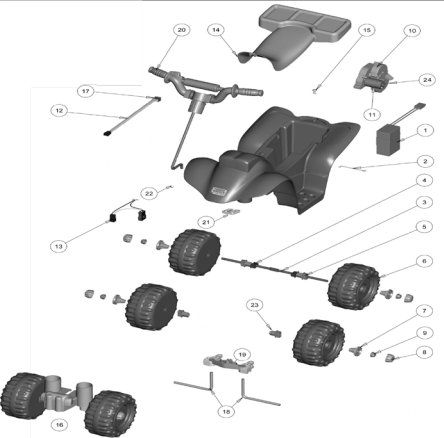

This Owner's Manual is provided and hosted by [Appliance Factory Parts](#).

FISHER PRICE CMP32 Owner's Manual

[Shop genuine replacement parts for FISHER PRICE
CMP32](#)

[Find Your FISHER PRICE Ride On Parts - Select From 999 Models](#)

----- Manual continues below -----

CMP32 Paw Patrol Lil Quad PW Toddler Series	
Age Range:	12-36 Months
Weight Limit:	40 Lbs
Surfaces:	Hard Surfaces
Speed:	2 MPH Forward
Colors:	Blue and Red Body/Black Wheels
Intro:	2014
Suggested Retail:	\$84.90
Box Dimensions:	16.375" x 13" x 26.25"
Warranty:	17 Lbs One Year Vehicle Six Months Battery

Item	Part #	Description	QTY	Item	Part #	Description	QTY	
1	00801-1457	4 Amp Battery (blue)	1	21	00801-2097	Steering Column Clip for Lil Quad	1	
2	74230-4129	Battery Retainer	1	22	J8473-2359	Steering Column Cap	1	
3	77760-4529	Rear Axle for Lil Quad	1	23	M1350-2179	Wheel Bushing (black)	2	
4	76920-2549	Rectangular Bushing (no ext.)	2	24	00968-3800	#10 Gearbox Assm.	1	
5	76920-2659	Wheel Bushing w/ Extension	2					
6	77760-2119	Wheel (black) for Lil Quad	4			Parts Not Shown		
7	3900-3424	Bushing Retainer for Lil Quad	4			Part #	Description	QTY
8	3900-3413	Center Hubcap for Paw Patrol	4		3900-3412	Manual for Lil Quad		1
9	0801-0604	Cap Nut .354 (Black)	4		0801-0228	Screw Truss HD 8x7/8		1
10	00968-3900	#10 Motor Gearbox Assm.	1		0801-0253	Washer .5/16		2
11	00968-3700	#10 Motor Pinion Assm.	1		3900-3407	Label Sheet for Paw Patrol		1
12	3800-7785	Handlebar Harness w/switch	1					
13	77760-9699	Main Wiring Harness for Lil Quad	1					
14	3900-3016	Seat for Lil Quad	1					
15	78570-2439	J Lock Fastener	1					
16	CMP32-9139	Front Wheel Assembly for Lil Quad	1					
17	00801-0697	Switch Signalux - 2 prong	1					
18	77760-4519	Front Axle for Lil Quad	2					
19	K0451-9329	Steering Linkage	1					
20	CMP32-9209	Handlebar w/Harness/Switch/Steering Col	1					