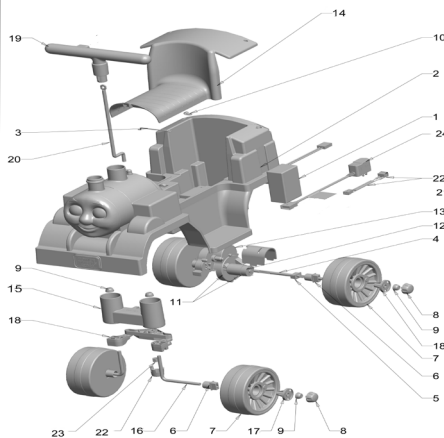

----- Manual continues below -----

CHN00 Thomas Toddler Toddler	
Age Range:	12-36 Months
Weight Limit:	
Surfaces:	Grass/Hard Surface
Speed:	2 mph
Colors:	Blue with Blue Wheels
Intro:	2014
Suggested Retail:	\$104.96
Box Dimensions:	27.5" x 13.813" x 15.875"
Warranty:	One Year Vehicle Six Months Battery

Item	Part #	Description	QTY	Part #	Description	QTY
1	00801-1457	4 Amp internal fuse battery	1	00801-1518	Large Power Wheel Emblem	1
2	N/A	Body	1	00801-1567	Wrench 9/16" (Assembly Tool)	1
3	74230-4129	Battery Retainer	1	T4963-9079	Parts Bag for Thomas	1
4	T4963-4529	Rear Axle for Thomas	1	T4963-0311	Label Sheet for Thomas	1
5	76920-2549	Rectangular Bushing (no ext.)	2	T4963-2219	Coal Box Cover for Thomas	1
6	M1350-2179	Wheel Bushing	4	T4963-0921	Manual for Thomas	1
7	T4963-2119	Wheel for Thomas	4	T4963-9139	Front Wheel Assembly for Thomas	1
8	T4693-2349	Retainer Keeper for Thomas	4	T4963-9699	Main Harness for Thomas	1
9	0801-0548	Cap Nut .354 (White)	6	00801-0697	Switch Signalux - 2 prong	1
10	00801-1450	Cable Clamp	1	76790-2129	Battery Retainer Keeper (Yellow)	1
11	00968-3900	#10 Motor Gearbox Assm.	1			
12	00968-3700	#10 Motor Pinion Assm.	1			
13	00968-3800	#10 Gearbox Assm.	1			
14	T4963-9149	Seat for Thomas	1			
15	N/A	Front Module	1			
16	T4963-4519	Front Axle for Thomas	2			
17	T4963-2129	Center Hubcap Keeper for Thomas	1			
18	T4963-9329	Steering Linkage for Thomas	1			
19	T4963-9409	Handlebar Assembly w/Harness	1			
20	T4963-4539	Steering Column for Thomas	1			
21	3800-7785	Handlebar harness w/switch	1			
22	T4963-2359	Steering Column Cap for Thomas	1			
23	00905-0118	3/8" -16 Lock Nut	1			
24	00801-1483	Charger 4amp fused - 6volt	1			