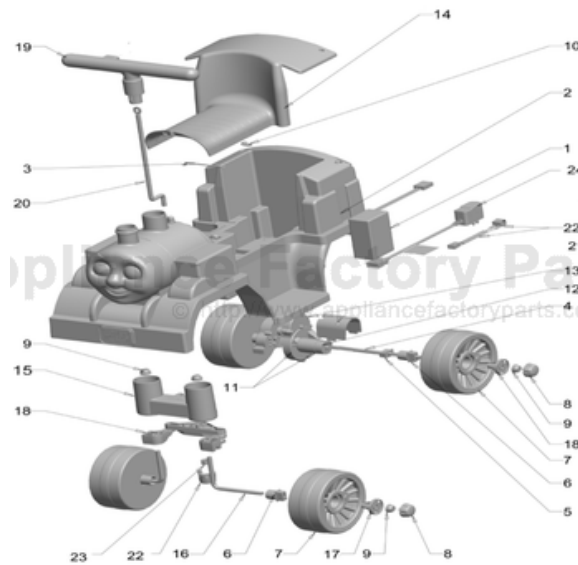

[Find Your FISHER PRICE Ride On Parts - Select From 999 Models](#)

----- Manual continues below -----