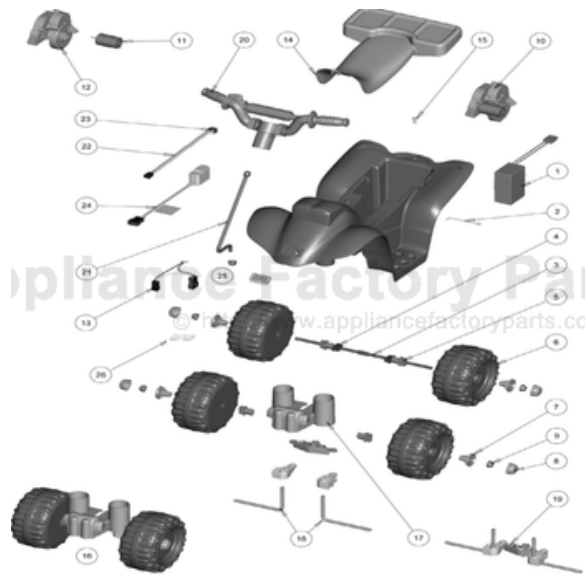

[Find Your FISHER PRICE Ride On Parts - Select From 999 Models](#)

----- Manual continues below -----