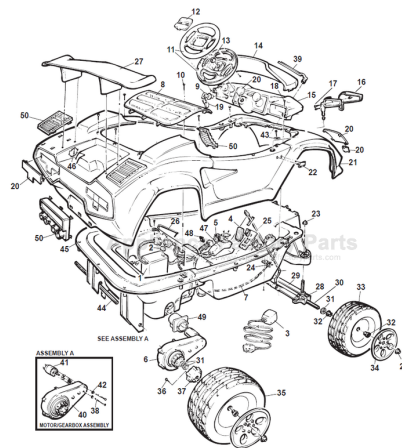

[Find Your FISHER PRICE Ride On Parts - Select From 999 Models](#)

----- Manual continues below -----