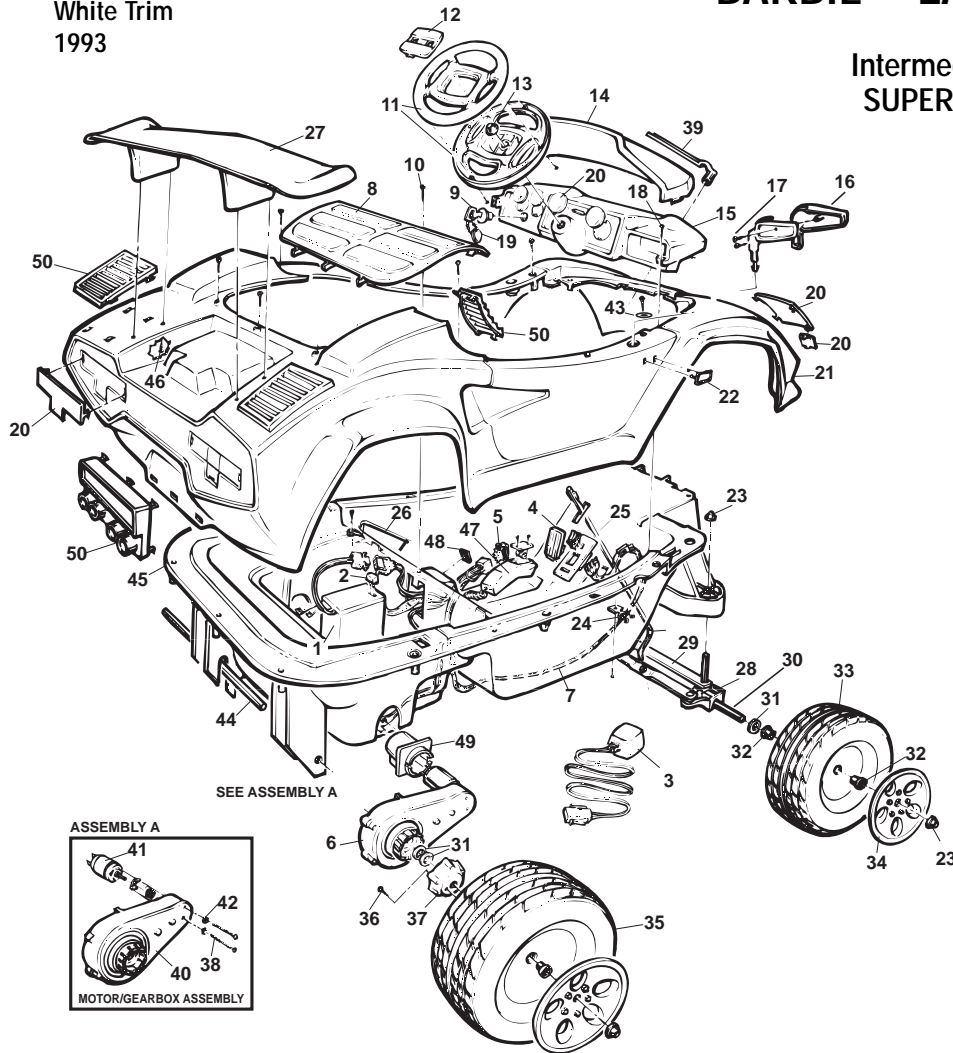

Age Range: 3 - 6 Years
Weight Limit: 65 lbs.
Surfaces: Hard, Grass, Carpet
Speed: 3.5 MPH
Colors: Pink Body
White Trim
Intro: 1993

78660-9993 / 85650

TALKING PHONE
BARBIE™ LAMBORGHINI®

Intermediate Series
SUPER 6™ VOLT

This product is affected by the PW recall announced Oct 1998. Please confirm that the product is modified or remediated in accordance with policy.

Rev. 07/10/03

Item No.	Description	Part No.	Qty.	Item No.	Description	Part No.	Qty.	Item No.	Description	Part No.	Qty.
1	Battery	00801-0712	1	22	Power Wheels Emblem Set	74540-9069	1	45	Tube N/A	78580-2119	1
2	Thermal Fuse	0801-0153	1	23	.437 Retainer	0801-0227	6	46	#10 x 1" Spoiler Screw N/A	0801-0220	4
3	Charger	00801-0974	1	24	Wire Retainer	74550-2299	1	47	Talking Phone	78660-9449	1
4	Footboard Assy. N/A	76803-9159	1	25	Steering Column N/A	76804-4229	1	48	Switch Hole Cover N/A	78660-2449	1
5	Control Switch	0801-0148	1	26	Battery Retainer N/A	76181-4419	1	49	Right Motor Cover N/A	74580-2119	2
6	Motor/Gearbox Assembly	76804-9519	2	27	Spoiler N/A	78660-9439	1	PARTS NOT SHOWN			
7	<u>Wiring Harness (H Style) N/A</u>	<u>78580-9799</u>	<u>1</u>	28	Steering Linkage N/A	76804-4259	1	Left Motor Cover N/A	74580-2129	1	
	<u>Wiring Harness (A Style) N/A</u>	<u>78580-9899</u>	<u>1</u>	29	Cross Bar N/A	76804-4449	1	Mirror Decal N/A	78660-6049	1	
	<u>w/ A style must also send Footswitch</u>	<u>74550-9159</u>	<u>1</u>	30	Front Axle N/A	76804-4529	2	Headlight Decals N/A	78580-6029	1	
8	Seat N/A	78660-2309	1	31	7/16" Washer	0801-0196	4	Main Decal N/A	78580-0310	1	
9	Key	74550-2439	1	32	Wheel Bushing	74550-2689	6	Windshield Decal N/A	78580-6019	1	
10	#8 x 7/8" Screw	0801-0228	14	33	Front Wheel N/A	76804-2459	2	Use & Care Manual N/A	78660-CCCC		
11	Steering Wheel N/A	78660-2739	1	34	Hub Cap N/A	78660-2129	4	Front Support Components:			
12	Steering Wheel Plate N/A	78580-2729	1	35	Rear Wheel N/A	73221-2459	2	- Front Body Support N/A	76804-4469	2	
13	.354 Retainer	0801-0614	2	36	#10 x 1/2" Screw	0801-0255	2	- Screws for Supports N/A	0801-0278	2	
14	Windshield N/A	76804-2729	1	37	Wheel Driver N/A	74550-2239	2	- #10 Washer N/A	76822-4409	2	
15	Dash N/A	78580-2359	1	38	Motor Bolts	0801-0269	2	- Nyllok Nut N/A	0801-0318	2	
16	Mirror Set N/A	78580-2079	1	39	Wiper/Pipe/Louvre Set N/A	78660-9429	1	- 1" Screw	0801-0220	2	
17	Mirror Screw	0801-0222	4	40	3A Gearbox	74580-9269	2				
18	#8 x 1-1/2" Dash Screw	0801-0308	2	41	Motor W/ Pinion	74580-9539	2				
19	Key Chain N/A	78660-2029	1	42	Star Washer N/A	0801-0330	2				
20	Dash/Headlight Lens Set N/A	76804-9159	1	43	Washer N/A	76822-4409	2				
21	Body (N/A)	78660-2109	1	44	Rear Axle N/A	76804-4539	1				

N/A = Not Available

Bold and Underlined parts are to be purchased and installed by Service Centers only. These items may not be sold directly to consumers by Service Centers or Fisher-Price.