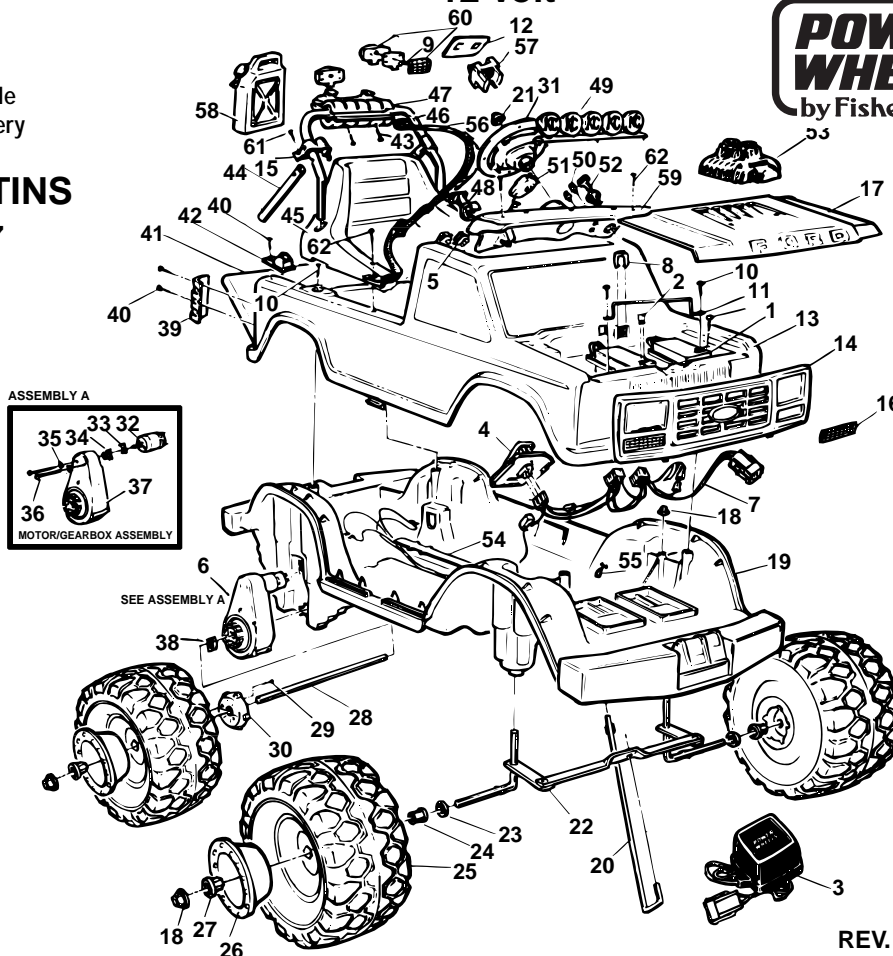

Age Range: 3-7 Yrs.
Weight Limit: 65 Lbs.
Surfaces: Hard, Grass & Hills
Speed: 2.5 / 5.0 MPH Forward
2.5 MPH Reverse
Colors: Black Body
Yellow Trim
Black Tires
Flame Decals
Intro: 1994
Suggested Retail: $189.99
Warranty: 90 Days Vehicle
6 Months Battery

78640-9993 / 86470 Monster Sound Bigfoot®

Youth Series

12 Volt

SERVICE BULLETINS 142, 144 & 147

This product is affected by the PW recall announced Oct 1998. Please confirm that the product is modified or remediated in accordance with policy.

REV. 07/16/03

Item No.	Description	Part No.	Qty.	Item No.	Description	Part No.	Qty.	Item No.	Description	Part No.	Qty.
1	Battery	00801-0712	2	26	Hubcap	74590-2579	4	51	Microphone N/A	78640-9479	1
2	30 amp Fuse N/A	0801-0229	2	27	Hex Bushing	73233-2559	4	52	Key/Housing Assembly	74550-2439	1
3	12-Volt Charger	00801-0973	1	28	Rear Axle N/A	78640-4519	1	53	Supercharger N/A	78670-2219	1
4	* Footboard Assembly N/A	73233-9159	1	29	#10 x 1/2" Phillips Screw	0801-0255	2	54	Main Harness Cover N/A	78471-2459	1
5	(*) (**) Switch (Hi-Low/Fwd.-Rev)	00801-0885	2	30	Wheel Driver	73233-2239	2	55	Twist Lock Clip n/A	78670-0100	1
6	3B Motor/Gearbox Assy.	78640-0640	2	31	***Steering Wheel N/A	76804-2739	1	56	***Seat Belt N/A	78640-5339	1
7	<u>*Wiring Harness N/A</u>	<u>78640-9719</u>	1	32	<u>Motor w/Pinion</u>	<u>74590-9539</u>	2	57	***Sound Box N/A	78640-9449	1
8	Battery U-Clip N/A	74570-2669	1	33	D Lock Washer	0801-0329	2	58	Water Canister w/Cap	78608-2239	1
9	#6 x 1/2" Screw	0801-0222	2	34	Motor Driver Gear	74550-2269	2	59	***Dash/Visor N/A	78640-9359	1
10	#8 x 7/8" Trusshead Screw	0801-0228	6	35	<u>Star Washer N/A</u>	<u>0801-0330</u>	4	60	KC Light/Guard Set	73233-9219	1
11	Battery Retainer N/A	76181-4419	1	36	<u>Motor Bolts</u>	<u>0801-0269</u>	4	61	#8 x 1" Screw	0801-0224	2
12	***Steering Wheel Cov N/A	73233-2729	1	37	<u>3B Gearbox</u>	<u>74550-9279</u>	2	62	#10 x 1" Black Screw	0801-0220	5
13	** Body (Upper) (N/A)	78640-2109	1	38	Spacer, Gearbox	73233-2369	2	PARTS NOT SHOWN			
14	Grill N/A	78640-2129	1	39	Taillight Set N/A	78640-2279	1	Decal Sheet (Windshield) N/A	78640-6059	1	
15	Roll-Bar Bracket Set	73233-2179	1	40	#8 x 1/2" Plascrew	0801-0202	6	Decals (KC Lights) N/A	78640-6049	1	
16	Parking Lens Set (N/A)	78640-2759	1	41	Tailgate (N/A)	78640-2139	1	Decal Sheet (Main)	78640-0310	1	
17	Hood N/A (no sub part avail.)	78640-9119	1	42	Roll-Bar Foot Set	78640-2179	1	Motor Shield N/A	78670-2239	1	
18	.437 Cap Nut (Black)	0801-0214	6	43	#6 x 1-1/2" Screw	0801-0221	2	Literature Bag N/A	78640-9049	1	
19	Body (Lower) (N/A)	78640-2119	1	44	Roll-Bar Support N/A	78649-4219	2	<u>Bold and Underlined parts are to be purchased and installed by Service Centers only. These items may not be sold directly to consumers by Service Centers or Fisher-Price.</u>			
20	***Steering Column N/A	78640-4239	1	45	Seat (Yellow) N/A	78640-2309	1				
21	.354 Cap Nut (Black)	0801-0215	1	46	Roll-Bar N/A	78640-4219	1				
22	Steering linkage N/A	78640-4279	1	47	KC Light Rack N/A	74440-2059	1				
23	7/16" Washer	0801-0196	4	48	Shift Lever	74550-2229	1				
24	Round Bushing	74550-2689	2	49	KC Light Group N/A	78640-9239	1				
25	Wheel	78570-2469	4	50	Radio Knobs	74550-2719	2				

*See Bulletin 142

**See Bulletin 144

***See Bulletin 147