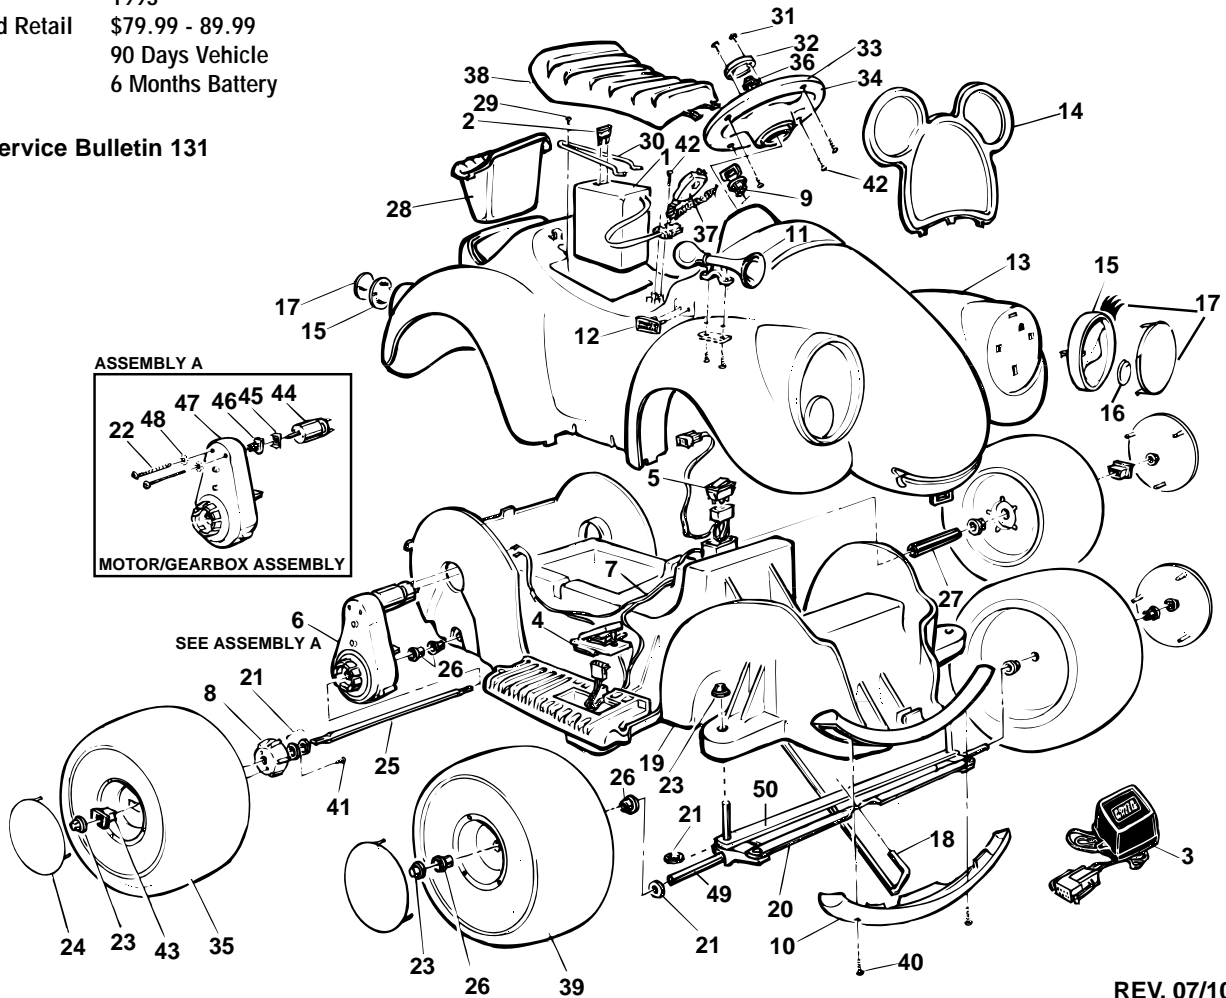

Age Range: 1-1/2 TO 6 Yrs.
Weight Limit: 50 Lbs
Surfaces: Hard
Speed: 2.5 MPH
Colors: Yellow Body
Blue Tires
Pink Interior

Intro: 1993
Suggested Retail $79.99 - 89.99
Warranty 90 Days Vehicle
6 Months Battery

78620-9993 / 84950 Minnie Roadster

6 Volt

Service Bulletin 131

REV. 07/10/03

Item No.	Description	Part No.	Qty.	Item No.	Description	Part No.	Qty.	Item No.	Description	Part No.	Qty.
1	Battery, Type H	00801-1234	1	19	Body, Lower (N/A)	80005-0250	1	38	Seat (N/A)	80067-0038	1
2	25 Amp Fuse	0801-0151	1	20	Steering Linkage N/A	78610-4229	1	39	Wheel, Front (Blue) (N/A)	80062-0037	2
3	Charger, 6 Volt	0801-0975	1	21	7/16" Washer	0801-0196	6	40	#8 x 1-1/4" Screw N/A	0801-0216	2
4	Footboard Assembly N/A	78620-9159	1	22	Motor Bolts	0801-0269	2	41	#10 x 1/2" Screw N/A	0801-0255	1
5	Control Switch	0801-0885	1	23	.437 Cap Nut (Black)	0801-0214	6	42	#6 x 1/2" Screw	0801-0222	5
6	3A Motor/Gearbox Assy.	74780-9509	1	24	Wheel Cover Set (N/A)	80033-0034	1	43	Drive Bushing	77410-2679	2
7	* Wiring Harness Assy.			25	Rear Axle (N/A)	80046-0091	1	44	Motor w/Pinion	74590-9539	1
	(Include #4,5 N/A)	78610-9719	1	26	Wheel Bushing	74550-2689	8	45	D Lock Washer	0801-0329	1
8	Driver N/A	74550-2239	1	27	Wheel Spacer (N/A)	80052-0016	1	46	Drive Gear	74550-2269	1
9	Key Housing	74550-2439	1	28	Jump Seat (N/A)	78610-2309	1	47	3A Gearbox	74580-9269	1
10	Smile Bottom (N/A)	80001-0344	1	29	#8 x 7/8" Screw	0801-0228	1	48	Star Washer N/A	0801-0330	2
11	Horn N/A	78610-2129	1	30	Battery Retainer (N/A)	80047-0027	1	49	Front Axle N/A	80025-0041	2
12	Power Wheels Emblem	74540-9069	2	31	#8 x 1" Screw	0801-0224	2	50	Cross Bar N/A	78610-4579	1
13	Body, Upper (N/A)	78610-2109	1	32	Steering Wheel Butt N/A	74780-2729	1	PARTS NOT SHOWN			
14	Windshield (N/A)	80063-0056	1	33	Steering Wheel Top N/A	76128-2099	1	Main Decal Sheet (N/A)	80017-0208	1	
15	Headlight/Tailight Rim Set (N/A)	80030-0073	2	34	Steering Wheel, Bott N/A	74780-2739	1	Literature Bags (N/A)	80034-0433	1	
16	Headlight Eye N/A	78610-2229	1	35	Rear Wheel N/A	80062-0046	2				
17	Headlight/Tailight Lens Set (N/A)	80030-0072	1	36	.354 Cap Nut (Black)	0801-0215	1				
18	Steering Column N/A	78560-4239	1	37	Microphone - (White) N/A	74780-9479	1				

*See Service Bulletin 131

N/A = Not Available

Bold and Underlined parts are to be purchased and installed by Service Centers only. These items may not be sold directly to consumers by Service Centers or Fisher-Price.