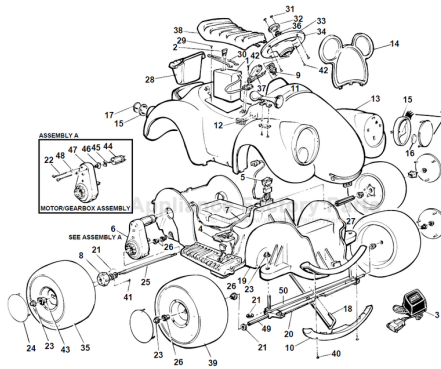

# FISHER PRICE 78620-84950 Owner's Manual

[Shop genuine replacement parts for FISHER PRICE  
78620-84950](#)

[Find Your FISHER PRICE Ride On Parts - Select From 999 Models](#)

----- Manual continues below -----

Age Range: 1-1/2 TO 6 Yrs.  
 Weight Limit: 50 Lbs  
 Surfaces: Hard  
 Speed: 2.5 MPH  
 Colors: Yellow Body  
 Blue Tires  
 Pink Interior

Intro: 1993  
 Suggested Retail \$79.99 - 89.99  
 Warranty 90 Days Vehicle  
 6 Months Battery