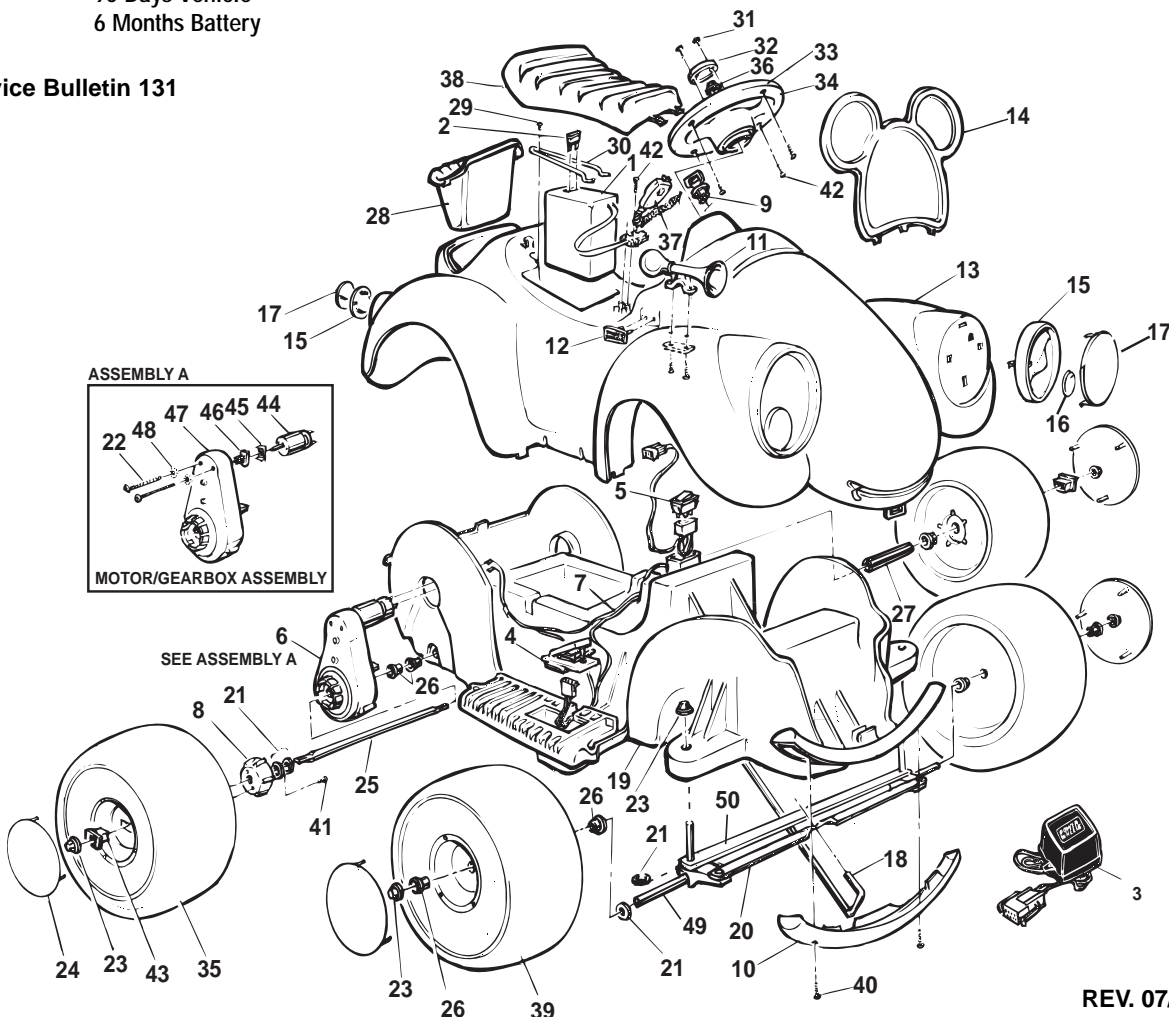

Age Range: 1-1/2 TO 6 Yrs.
Weight Limit: 50 Lbs.
Surfaces: Hard
Speed: 2.5 MPH
Colors: Red Body
Blue Tires
Blue Interior

Intro: 1993
Warranty: 90 Days Vehicle
6 Months Battery

78610-9993 / 84900 Mickey Roadster

6 Volt

Service Bulletin 131

REV. 07/10/03

Item No.	Description	Part No.	Qty.	Item No.	Description	Part No.	Qty.	Item No.	Description	Part No.	Qty.
1	Battery, Type H	00801-1234	1	20	Steering Linkage N/A	78610-4229	1	40	#8 x 1-1/4" Screw N/A	0801-0216	2
2	25 Amp Fuse	0801-0151	1	21	Washer N/A	0801-0196	6	41	#10 x 1/2" Screw N/A	0801-0255	1
3	Charger, 6 Volt	00801-0975	1	22	<u>Motor Bolts</u>	<u>0801-0269</u>	2	42	#6 x 1/2" Screw	0801-0222	5
4	<u>Footswitch Assmbly N/A</u>	<u>80023-0061</u>	1	23	.437 Cap Nut	0801-0214	6	43	Drive Bushing	77410-2679	2
5	Control Switch	00801-0885	1	24	Wheel Cover Set (N/A)	80033-0034	1	44	<u>Motor W/Pinion</u>	<u>74590-9539</u>	1
6	3A Motor/Gearbox Assy.	74780-9509	1	25	Rear Axle (N/A)	80046-0091	1	45	D Lock Washer	0801-0329	1
7	<u>*Wiring Harness Assy.</u>	<u>78610-9719</u>	1	26	Wheel Bushing	74550-2689	8	46	Drive Gear	74550-2269	1
8	Driver N/A	74550-2239	1	27	Wheel Spacer (N/A)	80052-0016	1	47	<u>3A Gearbox</u>	<u>74580-9269</u>	1
9	Key Housing	74550-2439	1	28	Jump Seat (N/A)	78610-2309	1	48	<u>Star Washer N/A</u>	<u>0801-0330</u>	2
10	Smile Bottom N/A	78610-2349	1	29	#8 x 7/8" Screw	0801-0228	1	49	Front Axle N/A	80025-0041	2
11	Horn N/A	78610-2129	1	30	Battery Retainer (N/A)	80047-0027	1	50	Cross Bar N/A	78610-4579	1
12	Power Wheels Emblem	74540-9069	2	31	#8 x 1" Screw	0801-0224	2	PARTS NOT SHOWN			
13	Body, Upper (N/A)	78610-2109	1	32	Steering Wheel Butt N/A	74780-2729	1	Main Decal Sheet (N/A)	80017-0208	1	
14	Windshield (N/A)	80063-0056	1	33	Steering Wheel Top N/A	76128-2099	1	Literature Bag (N/A)	80034-0433	1	
15	Headlight/Tailight Rim Set (N/A)	80030-0073	2	35	Steering Wheel, Bott N/A	74780-2739	1				
16	Headlight Eye N/A	78610-2229	1	36	Rear Wheel (N/A)	80062-0038	2				
17	Headlight/Tailight Lens Set (N/A)	80030-0072	1	37	.354 Cap Nut	0801-0604	1				
18	Steering Column N/A	78560-4239	1	38	Microphone	74550-9479	1				
19	Body, Lower (N/A)	80005-0250	1	39	Seat (N/A)	80067-0038	1				
				39	Wheel, Front N/A	80062-0037	2				

*See service bulletin 131

Bold and Underlined parts are to be purchased and installed by Service Centers only. These items may not be sold directly to consumers by Service Centers or Fisher-Price.