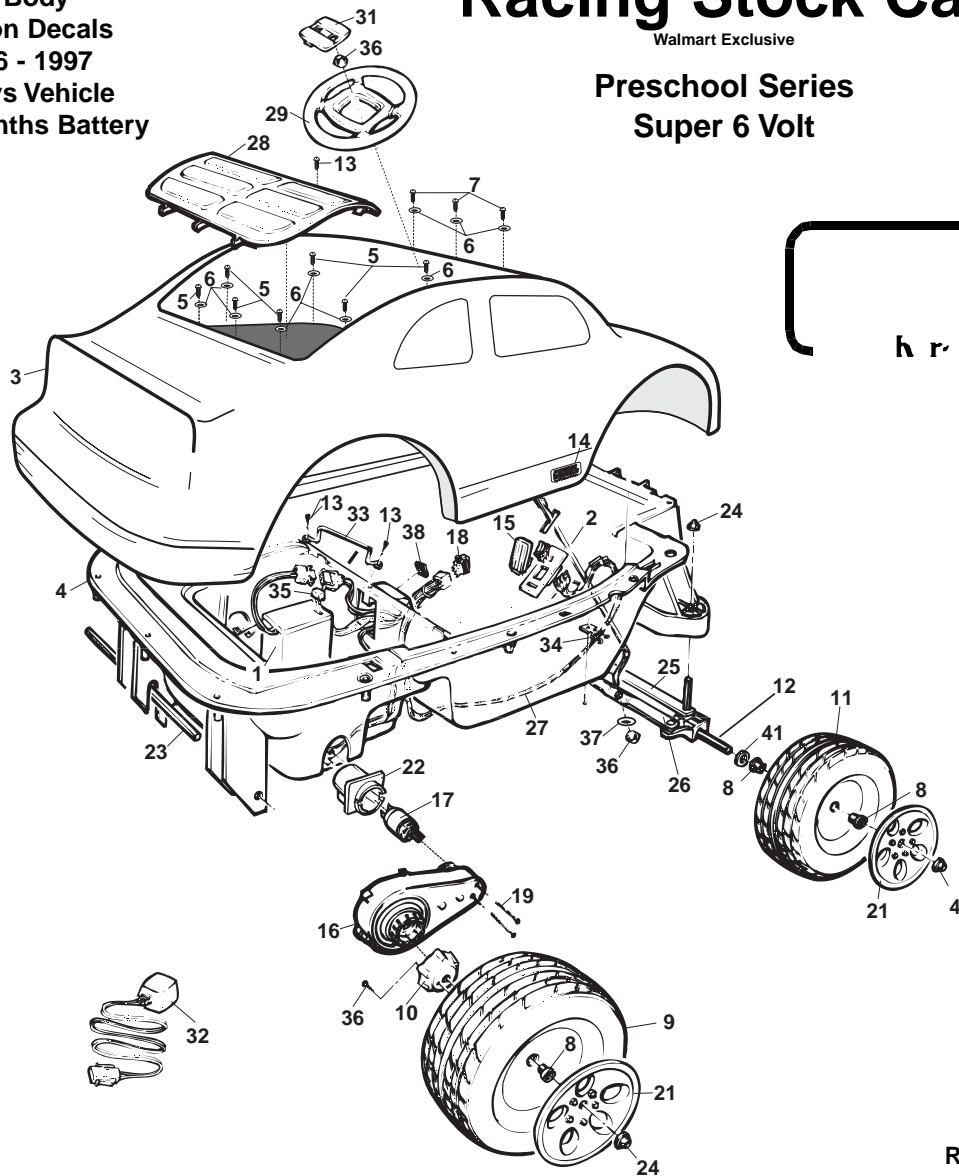

Age Range: 3-6 Yrs
Weight Limit: 65 Lbs.
Surfaces: Hard & Grass
Speed: 3.5 MPH
Colors: Yellow Body
Cartoon Decals
Available: 9-17-96 - 1997
Warranty: 90 Days Vehicle
60 Months Battery

77565-9993 Cartoon Network Wacky Racing Stock Car

Walmart Exclusive

Preschool Series
Super 6 Volt

This product is affected by the PW recall announced Oct 1998. Please confirm that the product is modified or remediated in accordance with policy.

Rev. 07/30/03

Item No.	Description	Part No.	Qty.	Item No.	Description	Part No.	Qty.	Item No.	Description	Part No.	Qty.
1	Battery	00801-0712	1	19	Screw with Nylok N/A	0801-0198	2	38	Switch Hole Cover N/A	76188-2449	1
2	Steering Column N/A	77565-4239	1	20	Motor Bolt	0801-0269	1	Parts Not Shown			
3	Body N/A	77565-2109	1	21	Hubcap N/A	77565-2129	4	1	Literature Bag N/	77565-9019	1
4	Tub N/A	77565-2119	1	22	Motor Cover, Right N/A	74580-2119	1	1	Small Parts Bag N/A	77565-9259	1
5	Screw #8 x 2 1/4" LG N/A	0801-0461	7	23	Rear Axle N/A	76804-4539	1	1	Retainer Assembly Tool N/A	77565-2019	1
6	Washer 7/16	0801-0196	10	24	.437 Cap Nut (Black)	0801-0226	6	1	Decal Sheet - Main N/A	77565-0320	1
7	Screw #8 x 4 1/2" LG N/A	0801-0462	3	25	Crossbar N/A	76804-4449	1	1	Decal Sheet - Windows N/A	77565-0330	1
8	Bushing	74550-2689	6	26	Steering Linkage N/A	76804-4259	1	1	Decal - Steering Hole N/A	77565-0340	1
9	Rear Wheel n/A	73221-2459	2	27	Main Harness N/A	78580-9799	1	1	Motor Cover, Left N/A	74580-2129	1
10	Driver N/A	74550-2239	2	28	Seat N/A	74580-2309	1	1	3A Gearbox with Motor	76804-9519	2
11	Front Wheel N/A	76804-2459	2	29	Steering Wheel N/A	73233-2739	1				
12	Front Axle N/A	76804-4529	2	30	Screw	0801-0222	4				
13	Screw #8 X 7/8"	0801-0228	4	31	Steering Wheel Cov N/A	77565-2729	1				
14	PW-FP Emblem Set	74540-9069	1	32	Charger S6V	00801-0974	1				
15	Foot Board Assembly	74550-9159	1	33	Battery Retainer N/A	76181-4419	1				
16	<u>Gearbox w/o Motor</u>	<u>74580-9269</u>	<u>2</u>	34	Wire Retainer	74550-2299	1				
17	<u>Motor Super 6V W/ Pinion Gear</u>	<u>74580-9539</u>	<u>1</u>	35	Thermal Fuse	0801-0153	1				
18	Control Switch	0801-0148	1	36	.354 Cap Nut (Black)	0801-0215	3				
				37	Retainr .354 w/o Cap N/A	0801-0252	3				

Bold and Underlined parts are to be purchased and installed by Service Centers only. These items may not be sold directly to consumers by Service Centers or Fisher-Price.