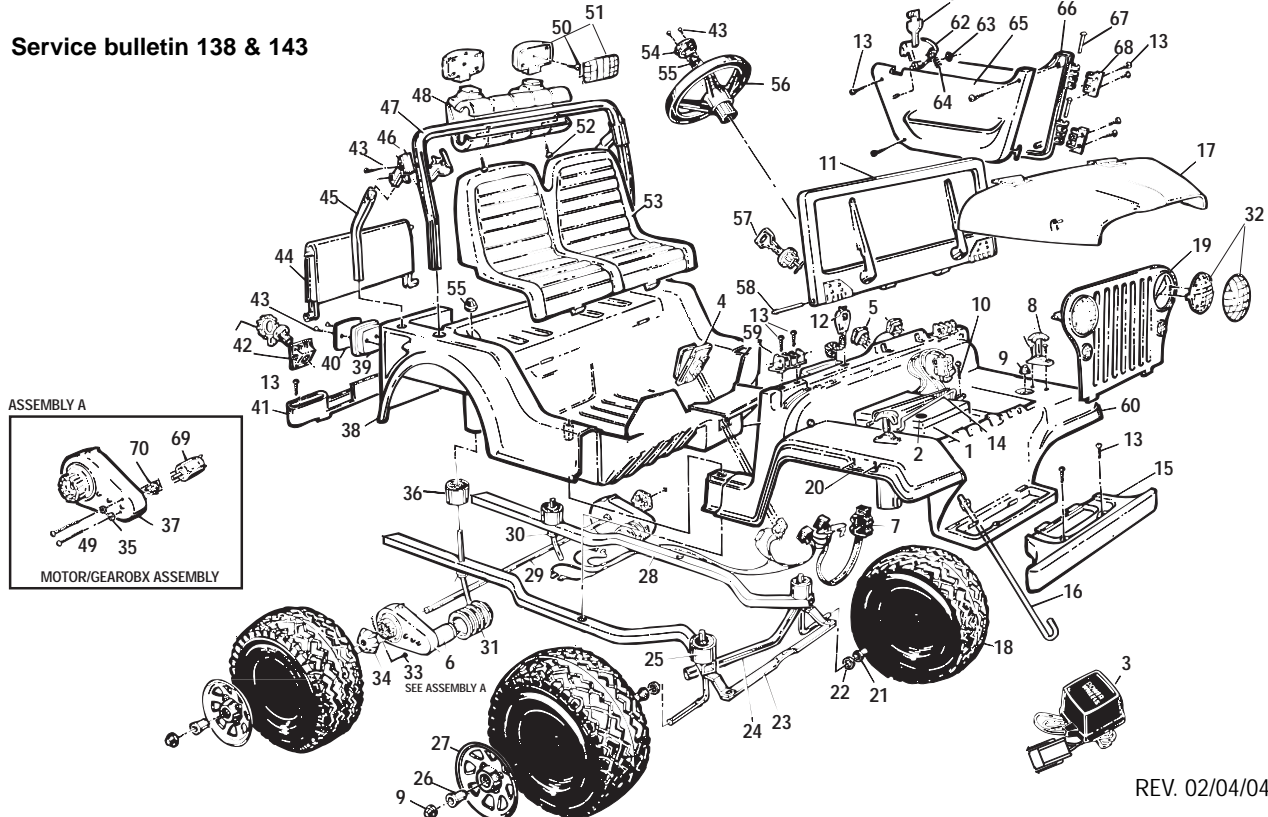

Age Range: 3-6 Yrs.
Weight Limit: 130 Lbs.
Surfaces: Hard, Grass & Hills
Speed: 2.5 / 5.0 MPH Forward
2.5 MPH Reverse
Colors: White Body
Black Wheels
Intro: 1990
Warranty: 90 Days Vehicle
6 Months Battery

This product is affected by the PW recall announced Oct 1998. Please confirm that the product is modified or remediated in accordance with policy.

76247-9993/86350 JEEP® LAREDO

TYPE H 12 VOLT
TRU EXCLUSIVE

Service bulletin 138 & 143

REV. 02/04/04

Item No.	Description	Part No.	Qty.	Item No.	Description	Part No.	Qty.	Item No.	Description	Part No.	Qty.
1	*Battery, Type H	00801-0712	2	30	5/16" Washer	0801-0253	2	59	**Windshield Hinge Set N/	73233-2779	2
2	30 Amp Fuse N/A	0801-0229	2	31	Motor Cover N/A	73233-2489	2	60	Front Body (N/A)	80005-0074	1
3	* 12 Volt Charger	00801-0973	1	32	Headlight/Guard Assembly	73233-9339	1	61	Door Latch Trigger (N/A)	80018-0056	2
4	***Footboard Assembly	76817-9159	1	33	#10 x 1/2" Screw	0801-0255	2	62	Door Latch, Left (N/A)	80018-0057	1
5	* Control Switch	00801-0885	2	34	Wheel Driver	73233-2239	2	63	Retainer 187 w/o Body N/A	78480-2249	2
6	Motor Gearbox Assembly	76817-9519	2	35	<u>Star Washer N/A</u>	<u>0801-0331</u>	4	64	Latch Spring N/A	76822-4549	2
7	***<u>Main Harness N/A</u>	<u>71234-CS89</u>	1	36	Rear Post Bushing N/A	73233-2549	2	65	Inner Door, Left (N/A)	80018-0017	1
8	Hoodlatch	74440-9559	2	37	<u>Gearbox Only</u>	<u>74560-9269</u>	2	66	Outer Door, Left (N/A)	80018-0080	1
9	.437 Cap Nut	0801-0226	6	38	Rear Body (N/A)	80005-0075	1	67	Door Hinge Pin N/A	76822-4499	2
10	#10 x 1" Screw	0801-0220	1	39	Taillight Housing Set	73233-2759	1	68	Door Hinge N/A	80018-0079	2
11	Windshield Assembly (N/A)	80063-0019	1	40	Taillight Lens Set	73233-2279	1	69	<u>Motor Only N/A</u>	<u>76229-0640</u>	2
12	Microphone	73233-9479	1	41	Rear Bumper N/A	74440-2039	1	70	<u>Motor Drive Gear N/A</u>	<u>76817-2299</u>	2
13	#8 x 1/2" Screw	0801-0202	16	42	Gas Cap/Flange Assem N/A	73233-9249	1				
14	Battery Retainer	74540-4419	1	43	1" Plastilock Screw	0801-0224	8				
15	Front Bumper N/A	73233-2519	1	44	Tailgate N/A	73231-2139	1				
16	Steering Column N/A	74450-4239	1	45	Roll-Bar Supp Tube N/A	74450-2249	2				
17	Hood N/A	74560-2079	1	46	Roll-Bar Bracket Set	73233-2179	2				
18	Wheel	73243-2459	4	47	Roll-Bar (substitution)	74450-9219	1				
19	Grill Assembly N/A	74560-9809	1	48	KC Light Rack N/A	74440-2059	1				
20	Parking Lens Decal N/A	80017-0107	1	49	<u>Motor Bolts N/A</u>	<u>0801-0300</u>	4				
21	7/16" Wheel Bushing	74550-2689	2	50	#6 x 1/2" Phillips Screw	0801-0222	2				
22	7/16" Washer	0801-0196	4	51	KC Light/Guard Assembly	73233-9219	1				
23	Steering Linkage N/A	76817-4229	1	52	#6 x 1-1/2" Screw	0801-0221	2				
24	Front Bumper Support N/A	76817-4159	1	53	Seat N/A	76817-2309	1				
25	Front Post Bushing N/A	73233-2539	2	54	Steering Wheel Cap	74550-2729	1				
26	Hex Bushing	73233-2559	4	55	.354 Cap Nut	0801-0215	3				
27	Hubcap	74560-2579	4	56	Steering Wheel	74440-2379	1				
28	Left Siderail N/A	74540-4119	2	57	Key/Housing Assembly	73233-2439	1				
29	Rear Axle Assembly N/A	76817-4559	1	58	**Hinge Screw (bef 8-1-94 N/A)	0801-0256	2				

PARTS NOT SHOWN

Door Assembly, Right (N/A)	80018-0077	1
Door Assembly, Left (N/A)	80018-0076	1
Inner Door, Right N/A	80018-0022	1
Outer Door, Right (N/A)	80018-0078	1
Door Latch, Right (N/A)	80018-0020	1
Main Decal Sheet	N/A	1
Radiator Decal Sheet N/A	74560-6029	1
Windshld Decal Sheet N/A	76217-0320	1
Literature Bag (N/A)	80044-0235	1
Use & Care Manual N/A	76247-CCCC	1

N/A = Not Available