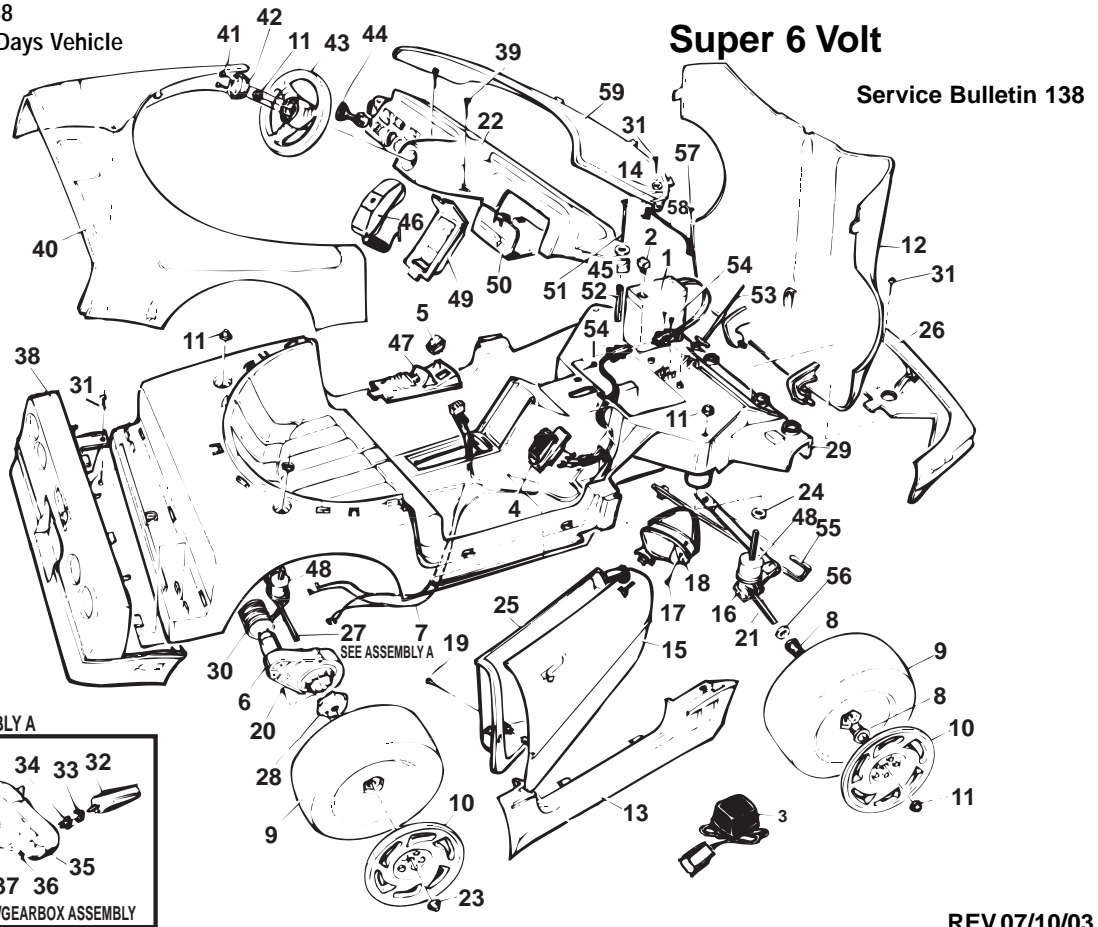

This product is affected by the PW recall announced Oct 1998. Please confirm that the product is modified or remediated in accordance with policy.

Age Range: 2-5 Yrs,
Weight Limit: 65 Lbs.
Surfaces: Hard, Grass & Carpet
Speed: 3.5 MPH
Colors: Red Body
Black Wheels & Trim
Intro: 1988
Warranty: 90 Days Vehicle

76176-9993 / 85300 CORVETTE SUPER®

REV.07/10/03

Item No.	Description	Part No.	Qty.	Item No.	Description	Part No.	Qty.	Item No.	Description	Part No.	Qty.
1	** Battery (Type H)	00801-0712	1	26	Front Nose Piece N/A	80005-0061	1	51	#8 x 3-3/4" Phillips Screw (N/A)	80006-0003	2
2	Thermal Fuse	0801-0711	1	27	Rear Axle (N/A)	80046-0057	1	52	Door Hinge Bushing (N/A)	80009-0002	2
3	** Charger, Super 6 (Type H)	00801-0974	1	28	Driver	73233-2239	2	53	Hood Support Rod N/A	80001-0040	1
4	Footboard Assembly N/A	76803-9159	1	29	Chassis N/A	80005-0064	1	54	#6 x 3/4" Phillips Screw (N/A)	80006-0178	2
5	** Switch	00801-0885	1	30	Motor Cover	74750-2359	2	55	Steering Column N/A	80054-0001	1
6	Motor/Gearbox Assy.	74580-9509	2	31	#8 x 3/4" Phillips Plascrow	0801-0223	6	56	5/16" Washer	0801-0253	2
7	** <u>Wiring Harness (Incl. #5)</u>	<u>76176-9719</u>	<u>1</u>	<u>32</u>	<u>Motor w/Pinion</u>	<u>74580-9539</u>	<u>2</u>	57	#8 x 7/8" Trusshead Screw	0801-0228	2
8	Round Bushing	74770-2539	4	33	D Lock Washer	0801-0329	2	58	Battery Retainer N/A	76181-4419	1
9	Wheel N/A	80062-0001	4	34	Motor Drive Gear	74550-2269	2	59	Windshield N/A	80063-0060	1
10	Hubcap (N/A)	80033-0002	4	<u>35</u>	<u>3 A Gearbox</u>	<u>74580-9269</u>	<u>2</u>	PARTS NOT SHOWN			
11	.354 Cap Nut	0801-0604	7	<u>36</u>	<u>Star Washer N/A</u>	<u>0801-0330</u>	<u>4</u>	Door (Inner Left) N/A	80018-0044	1	
12	Hood N/A	80031-0015	1	<u>37</u>	<u>Motor Bolt</u>	<u>0801-0269</u>	<u>4</u>	Door (Outer Left) N/A	80018-0004	1	
13	Quarter Panel (Right) (N/A)	80022-0008	1	38	Rear Panel N/A	80058-0007	1	Quarter Panel (Left) N/A	80022-0007	1	
14	#10 Washer N/A	76822-4409	2	39	#8 x 1 1/4" Plascrow N/A	80006-0090	2	Decal (Main) (N/A)	80017-0106	1	
15	Door (Outer Right) (N/A)	80018-0005	1	40	Rear Deck (N/A)	80005-0115	1	Decal (Mirrors) N/A	80017-0013	1	
16	Steering Linkage	76181-4229	1	41	#8 x 7/8" Screw (N/A)	80006-0008	2	Literature Bag (N/A)	80044-0253	1	
17	#6 x 1/2" Phillips Screw	0801-0222	2	42	Steering Wheel Cap	74550-2729	1	Christmas Tree Fasten N/A	0801-0311	2	
18	Mirror Set (4 Pieces) N/A	80001-0059	1	43	Steering Wheel	74440-2379	1	Use & Care Manual N/A	76176-CCCC	1	
19	#10 x 3/4" Philp Head Scr N/A	0801-0309	8	44	Key/Housing Assy.	73233-2439	1	Harness Kit N/A	76176-9719	1	
20	#10 x 1/2" Phillips Screw	0801-0255	2	45	#6 Washer N/A	80061-0002	2	(includes control switch & harness - does NOT include footboard)			
21	Front Axle	73241-4509	2	46	Phone Assembly N/A	74580-9469	1				
22	Dashboard (N/A)	80016-0017	1	47	Console Shifter N/A	80001-0008	1				
23	.437 Cap Nut	0801-0226	2	48	Axle Bushing (White) N/A	80009-0085	4				
24	Spacer (N/A)	80052-0032	2	49	Phone Housing NA	80001-0011	1				
25	Door (Inner Right) (N/A)	80018-0045	1	50	Glovebox Door (N/A)	80018-0008	1				

** See service bulletin 138

N/A = Not Available

Bold and Underlined parts are to be purchased and installed by Service Centers only. These items may not be sold directly to consumers by Service Centers or Fisher-Price.