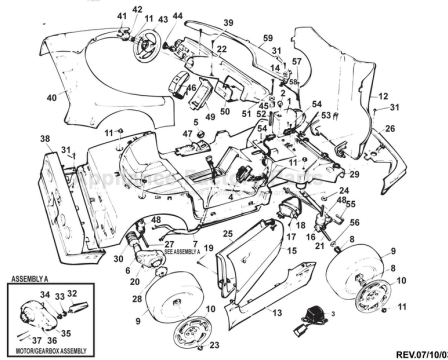

[Find Your FISHER PRICE Ride On Parts - Select From 999 Models](#)

----- Manual continues below -----