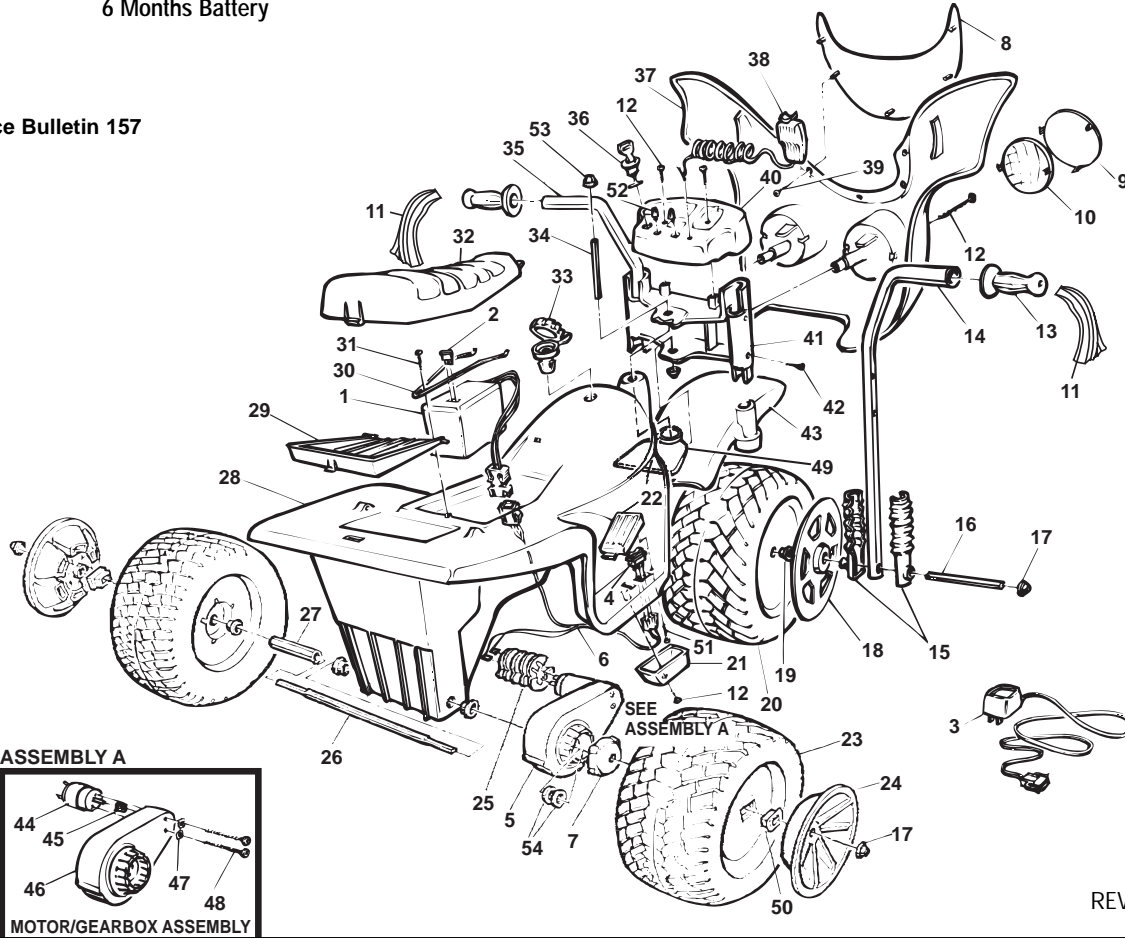

# 74850-9993 / 84850 Minnie Mobile

6 Volt

Service Bulletin 157

REV. 09/11/03

Item No.	Description	Part No.	Qty.	Item No.	Description	Part No.	Qty.	Item No.	Description	Part No.	Qty.
1	Battery	00801-1234	1	23	Rear Wheel subs to wht N/A	78470-2459	2	<b>46</b>	<b>3A Gearbox &amp; Insert</b>	<b>74580-9269</b>	1
2	25 Amp Fuse	0801-0151	1	24	Rear Hubcap N/A			<b>47</b>	<b>Star Washer N/A</b>	<b>0801-0330</b>	2
3	Charger	00801-0975	1		(subs to Lavender)	78470-2589	2	<b>48</b>	<b>Motor Bolt</b>	<b>0801-0269</b>	2
<b>4</b>	<b>*Foot Switch</b>	<b>75527-2709</b>	1	25	Motor Cover	74750-2359	1	49	Flex Plate N/A	74510-2159	1
5	3A Motor/Gearbox Assy	74780-9509	1	26	Rear Axle	74510-4549	1	50	Rectangular Wheel Bushing	77410-2679	2
<b>6</b>	<b>Wiring Harness N/A</b>	<b>76112-9799</b>	1	27	Axle Spacer Tube N/A	74510-4449	1	51	1" Screw N/A	0801-0273	1
7	Driver N/A	77410-2239	1	28	Body (N/A)	80005-0233	1	52	Radio Knobs N/A	76115-2189	2
8	Windshield N/A No sub	74510-2179	1	29	Trunk Lid N/A	80001-0327	1	53	.354 Cap Nut (White)	0801-0548	2
9	Outer Lens Set N/A	74510-9159	1	30	Battery Retainer	74510-4439	1	54	7/16" Washer	0801-0196	2
10	Headlight Lens N/A	76871-2279	2	31	#8 x 7/8" Trusshead Screw	0801-0228	1	<b>PARTS NOT SHOWN</b>			
11	Tassel	73680-2129	2	32	Seat (Sub Lavender) N/A	78470-2309	1	#6 - 20 x 1" Screw for Swivel Bracket	N/A	0801-0254	1
12	1-1/2" Screw	0801-0308	2	33	Gas Cap (Sub Laven N/A)	78470-2249	1	7/8" Screw for Flex Plate Handlebar Plugs N/A	0801-0228	74510-2169	4
13	Handgrip (Yellow)	74504-2219	2	34	Pivot Pin N/A	74510-4429	1	Main Decal Sheet N/A	80017-0221	80034-0476	1
14	Right Handlebar N/A	74850-4429	1	35	Left Handlebar N/A	74850-4439	1	Literature Bag (N/A)	80017-0221	80034-0476	1
15	Shock Set N/A	80001-0328	2	36	Key Housing N/A	74550-2439	1	Adhesive Harness Clip N/A	0801-0313	80017-0047	1
16	Front Axle	74510-4519	1	37	Windscreen (Yellow)N/A	80063-0108	1	Headlight Decal (N/A)	80017-0047		1
17	.437 Cap Nut (White)	0801-0227	4	38	Microphone	74550-9479	1	Use & Care Manual N/A	74850-CCCC		1
18	Front Hubcap N/A (subs to Lavender)	78470-2579	2	39	3/8" Screw N/A	0801-0219	2				
19	Wheel Spacer	74550-2689	5	40	Dash ((Sub Lavender) N/A	78470-2699	1				
20	Front Wheel N/A (subs to white 78470 wheel)	78470-2469	1	41	Swivel Bracket N/A	74850-2129	1				
21	Footboard Cover	78470-2159	1	42	3/4 Screw	0801-0223	4				
22	Foot Pedal w/Spring Clip	80047-0007	1	43	Fender (Sub Pink) N/A	78470-2259	1				
				<b>44</b>	<b>Motor w/Pinion</b>	<b>74590-9539</b>	1				
				<b>45</b>	<b>Drive Gear</b>	<b>74550-2269</b>	1				