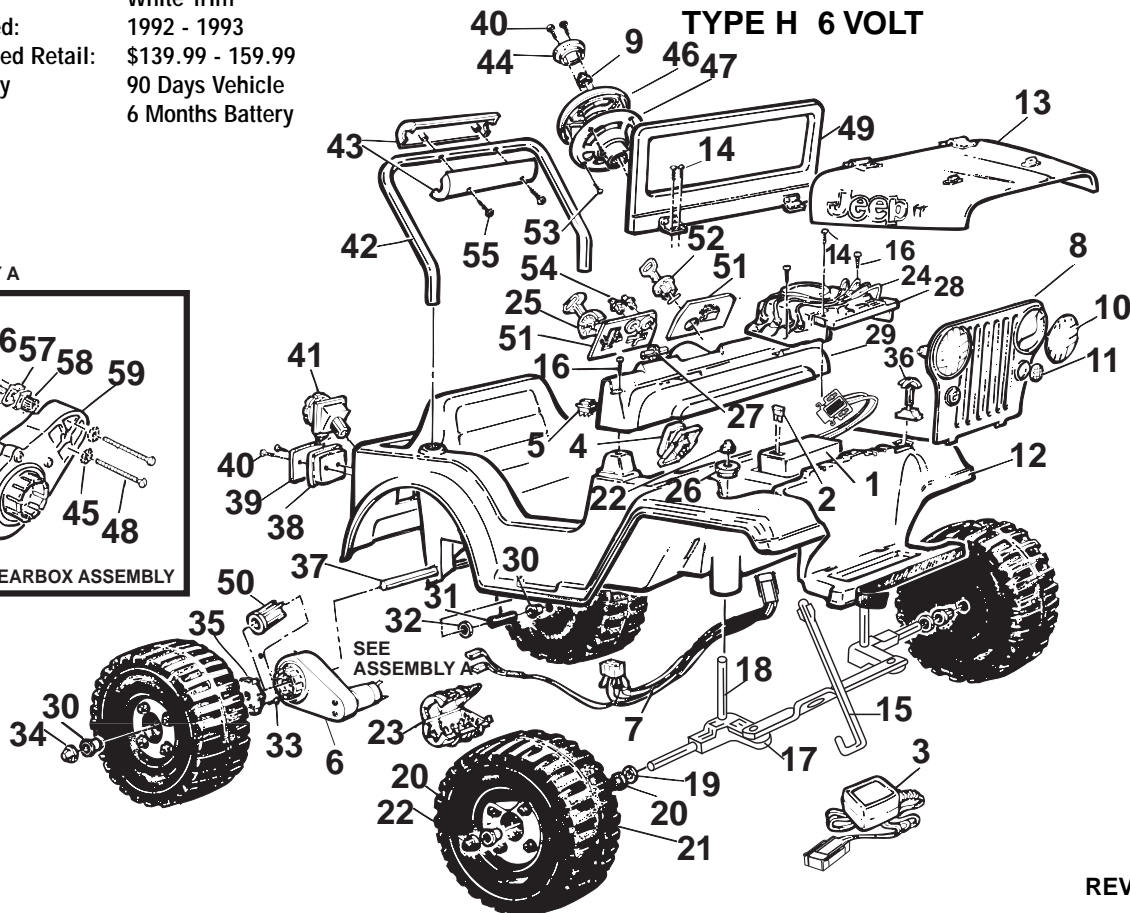

MOTOR/GEARBOX ASSEMBLY

REV. 12/04/03

Item No.	Description	Part No.	Qty.	Item No.	Description	Part No.	Qty.	Item No.	Description	Part No.	Qty.
1	** Battery, Type H	00801-1234	1	27	Radio Dial	74771-2719	1	53	#6 x 1/2" Phillips Screw	0801-0222	4
2	25 Amp Fuse Kit	0801-0151	1	28	Pretend Engine N/A	74771-2119	1	54	Radio Knob	74550-2719	2
3	** Charger, 6 Volt	00801-0975	1	29	Dashboard N/A	74780-2139	1	55	#6 x 1-1/2" Screw	0801-0221	2
4	Footboard Assembly N/A	76803-9159	1	30	Axle Bushing	74550-2689	3	56	Motor w/Pinion	74590-9539	1
5	Control Switch	00801-0885	1	31	Rear Axle Spacer N/A	76136-4419	1	57	D Lock Washer	0801-0329	1
6	3A Motor Gearbox Assy	74780-9509	1	32	7/16" Washer	0801-0196	1	58	Motor Drive Gear	74550-2269	1
7	Wiring Harness	74770-9799	1	33	#10 x 1/2" Phillips Screw	0801-0255	1	59	3A Gearbox w/out Motor	74580-9269	1
8	Grill Assy (sub to bright pink) N/A	74780-2149	1	34	.437 Cap Nut	0801-0227	2	PARTS NOT SHOWN			
9	.354 Cap Nut	0801-0548	1	35	Driver	73233-2239	1	Traction Band Set (before 8-1-93) N/A 76131-2019 1			
10	Headlight Lens N/A	74770-2279	1	36	Hoodlatch N/A	74780-9039	2	Traction band set after (8-1-93) 74760-2249 1			
11	Turn Signal Lens	74770-2349	2	37	Rear Axle	76135-4509	1	Microphone N/A 74780-9479 1			
12	Body N/A	74780-2109	1	38	Taillight Housing Set N/A	74780-2759	1	Harness Fastener N/A 0801-0311 1			
13	Hood N/A	74760-2119	1	39	Taillight Lens Set	73233-2279	1	Screws for Busy-Box 0801-0222 2			
14	#8 x 1/2" Plascrow	0801-0202	1	40	#8 x 1" Plastilock Screw N/A	0801-0224	6	Decal Sheet (before 8-1-93) (N/A) 80017-0199 1			
15	Steering Column N/A	76135-4239	4	41	Gas Cap and Flange N/A	74780-9049	1	Decal Sheet (after 8-1-93) N/A 80017-0242 1			
16	#8 x 7/8" Trusshead Screw	0801-0228	4	42	Roll-Bar	74760-4219	1	Radiator Decal Sheet N/A 74560-6029 1			
17	Steering Linkage	76181-4229	1	43	Roll-Bar Cover Set (sub lav) N/A	74780-2179	1	Rear Axle Support 74770-2369 2			
18	Front Axle	73241-4509	2	44	Steering Wheel Cap N/A	74780-2729	1	Foam Plugs N/A 76135-2199 2			
19	5/16" Washer	0801-0253	2	45	Star Washer N/A	0801-0330	2	Literature Bag (N/A) 80034-0456 1			
20	Round Bushing	74770-2539	4	46	Steering Wheel Cover N/A	76128-2099	1	Headlight Decal Sheet N/A 74760-0320 1			
21	Wheel (made on or before 8-1-93)	76133-2459	4	47	Steering Wheel Base N/A	74780-2739	1	Use & Care Manual N/A 74760-CCCC 1			
	Wheel made on after 8-1-93 N/A	74760-2459	4	48	Motor Bolts	0801-0269	2				
22	.354 Cap Nut	0801-0548	5	49	Windshield Assembly N/A	74760-2129	1				
23	Motor Cover	74750-2359	1	50	#4 Gearbox Insert N/A	76108-2259	1				
24	Pretend Engine Plug Wires	78480-2129	1	51	Dashboard/Busy Box Plate Assembly	74780-2699	1				
25	Shift Lever	74550-2229	1	52	Key and Housing Assembly N/A	74550-2439	1				
26	Front Post Bushing	74770-2669	2								

** A 4 Amp/hr battery with white connectors was used on 11-16-93 & 11-17-93. Always replace both the battery & charger on units made on these days.

N/A = Not Available **Bold and Underlined parts are to be purchased and installed by Service Centers only. These items may not be sold directly to consumers by Service Centers or Fisher-Price.**