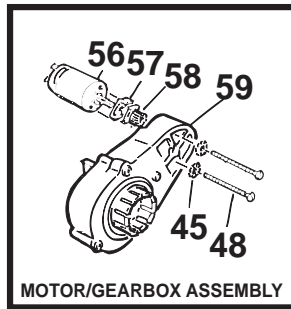

MOTOR/GEARBOX ASSEMBLY

Age Range: 1-1/2 To 4 Yrs.
Weight Limit: 50 Lbs.
Surfaces: Hard
Speed: 2.5 MPH
Colors: Pink Body
Black Wheels
White Trim

Produced: 1992 - 1993
Suggested Retail: $139.99 - 159.99
Warranty: 90 Days Vehicle
6 Months Battery

74760-9993 / 84760

BARBIE™ LITTLE BEACH BUGGY

Preschool Series
TYPE H 6 VOLT

ASSEMBLY A