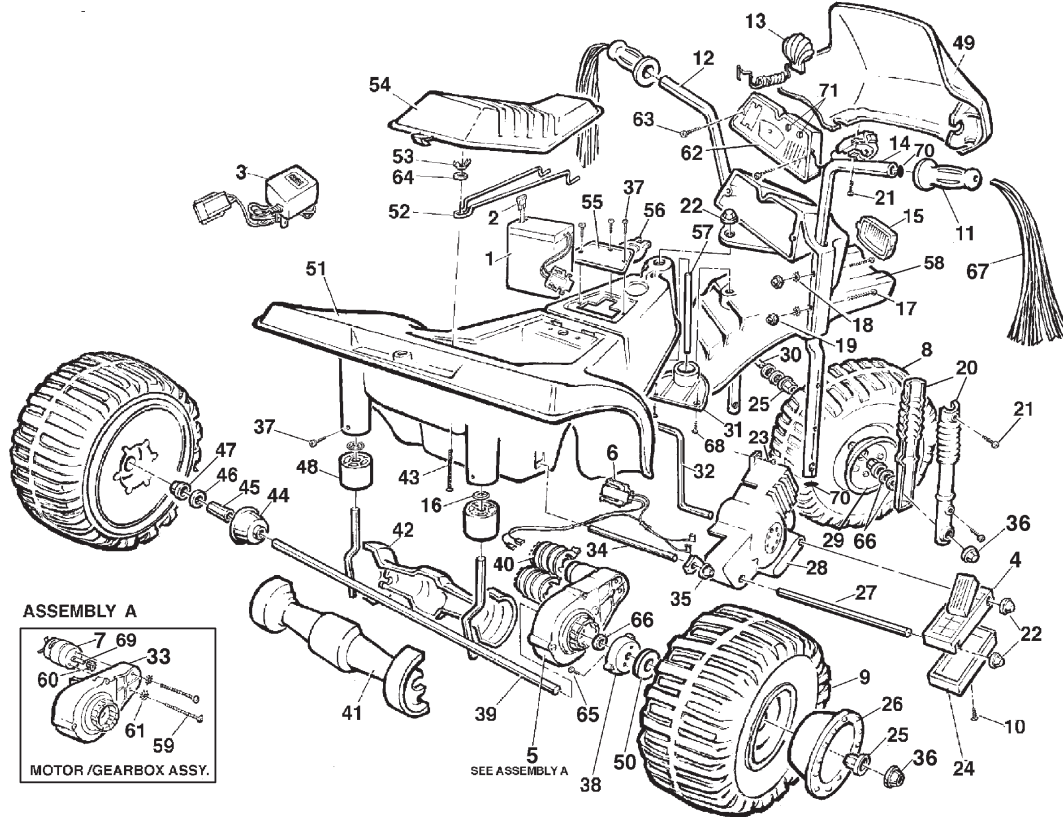

Rev. 11/21/03

Item No.	Description	Part No.	Qty.	Item No.	Description	Part No.	Qty.	Item No.	Description	Part No.	Qty.
1	Battery, Type H	00801-1234	1	28	(Right) False Motor N/A	80021-0025	1	55	Cover Panel N/A	76125-2349	1
2	25 amp Fuse	0801-0151	1	29	Front Hubcap N/A	74525-2579	2	56	Gas Cap N/A	76125-2249	1
3	Charger, 6-Volt	00801-0975	1	30	Front Axle N/A	76115-4509	1	57	Pivot Pin N/A	76108-4429	1
4	Footswitch Assy. N/A	74525-9159	1	31	Flex Plate Base N/A	76115-2259	1	58	Fender/Headlight	74525-9289	1
5	3A Motor/Grbx Assy N/A	74510-9519	1	32	False Motor Support N/A	80021-0074	1	59	Motor Bolts	0801-0269	2
6	Wiring Harness N/A	76112-9799	1	33	3A Gearbox	74580-9269	1	60	Motor Drive Gear	74550-2269	1
7	Motor 6-Volt N/A	74510-0640	1	34	Support Rod (Rear Motor N/A	76108-2129	1	61	Star Washers N/A	0801-0330	2
8	Front Wheel N/A	74525-2469	1	35	.250 Retainer N/A	0801-0321	2	62	Sound Box/Trigger N/A	74525-9459	1
9	Rear Wheel N/A	74525-2459	2	36	.437 Cap Nut (White)	0801-0227	4	63	#8 x 1-1/2" Screw	0801-0308	2
10	#8 x 2" Plascrew N/A	0801-0268	1	37	#10 x 1/2" Screw	0801-0255	5	64	#10 Washer N/A	76822-4409	1
11	Handgrip (Purple) N/A	74525-2189	2	38	Driver	73233-2239	1	65	#10 x 1" Screw	0801-0220	2
12	Left Handlebar N/A	74525-4219	1	39	Rear Axle Assembly N/A	76125-4509	1	66	Plastic Spacer	73233-2369	5
13	Microphone/Cord N/A	74525-2199	1	40	Motor Cover N/A	74590-2489	1	67	Tassels	73680-2129	2
14	Right Handlebar N/A	74525-4229	1	41	Axle Cover (Outside) N/A	74525-2149	1	68	#8-10 1-1/4" Screw N/A	0801-0216	2
15	Headlight Lens N/A	76112-2129	1	42	Axle Cover (Inside) N/A	74525-2149	1	69	D Lock Washer N/A	0801-0327	1
16	.354 Cap Nut N/A	0801-0252	2	43	Carriage Bolt N/A	0801-0305	1	70	Handlebar Cap Plugs N/A	74510-2169	4
17	1-1/4" Screw N/A	76125-4459	4	44	(Order Hardware Bag)	78475-9259A	1	71	Radio Knobs (White) N/A	78570-2179	2
18	Star Washer N/A	76108-4419	4	45	Axle Cup Spacer N/A	74525-2369	1	PARTS NOT SHOWN			
19	Acorn Nut N/A	0801-0218	4	46	Spacer N/A	76112-2139	1	Left False Motor N/A	80021-0024	1	
20	Shock Set N/A	74525-2089	2	47	7/16" Washer	0801-0196	1	Left Footrest N/A	74525-2169	1	
21	#8 x 3/4" Plascrew	0801-0223	5	48	Wheel Bushing	74550-2689	1	Literature Bag N/A	74525-9019	1	
22	.354 Cap Nut (White)	0801-0548	6	49	Axle Bushing N/A	76125-2669	2	Flex Plate Cover N/A	78570-2139	1	
23	#8 x 1/2" Plascrew	0801-0202	3	50	Windshield N/A	74525-2249	1	Mylar Decal N/A	74525-6049	1	
24	Bottom Cover Ftboard N/A	74525-2179	1	51	Driver Spacer N/A	76188-2419	1				
25	Hex Bushing	73233-2559	4	52	Body N/A	74525-2109	1				
26	Rear Hubcap N/A	74525-2589	2	53	Battery Retainer N/A	76112-4419	1				
27	Support Rod (Rear Foot Rest) N/A	76108-4439	1	54	Wing Nut N/A	0801-0317	1				
					Seat (White) N/A	N/A	1				