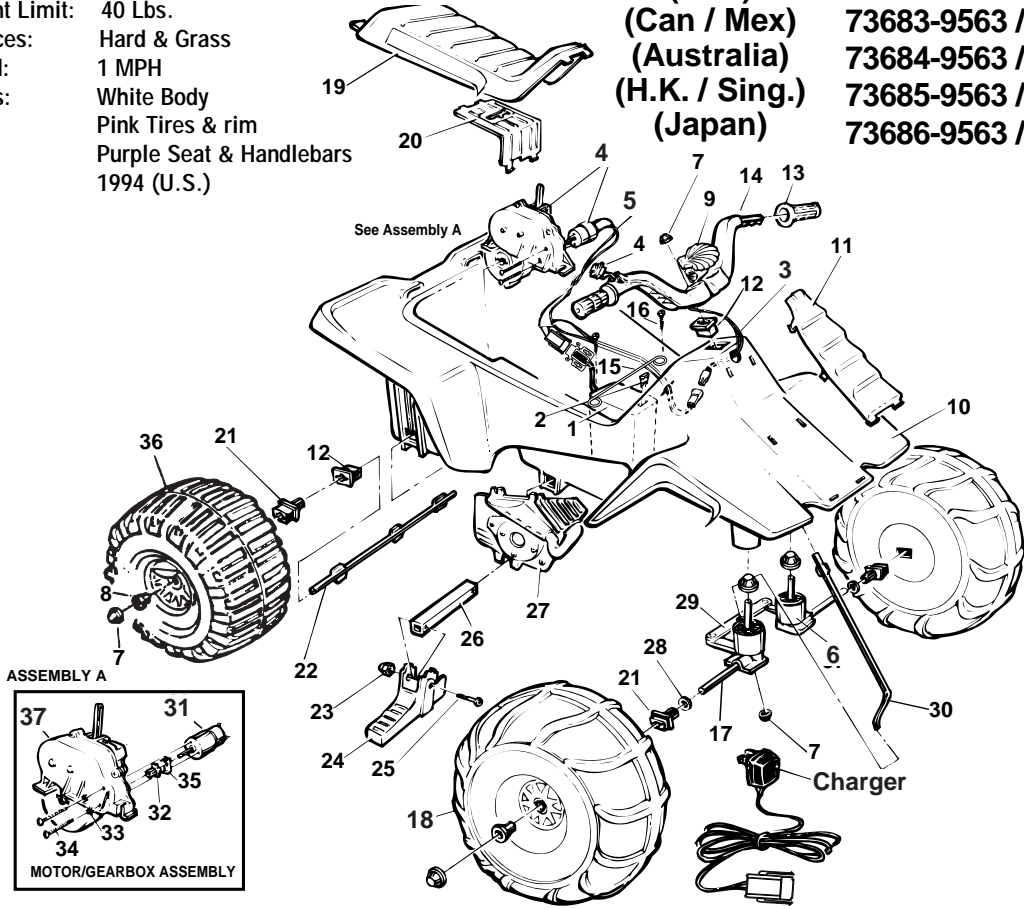

PARTS ≡ PIECES ≡ TEILEN ≡ PIEZAS

BALLET BARBIE®

Age Range: 1-3 Yrs.
Weight Limit: 40 Lbs.
Surfaces: Hard & Grass
Speed: 1 MPH
Colors: White Body
Pink Tires & rim
Purple Seat & Handlebars
Intro: 1994 (U.S.)

(Generic Int'l) 73689-9563 / 83689 / AX3689
(Europe) 73681-9563 / 8368901 / AX3681
(U.K.) 73682-9563 / 8368902 / AX3682
(Can / Mex) 73683-9563 / 8368903 / AX3683
(Australia) 73684-9563 / 8368904 / AX3684
(H.K. / Sing.) 73685-9563 / 8368905 / AX3685
(Japan) 73686-9563 / 8368906 / AX3686

REV. 09/24/03

Item #	Description	Part No.	Quantity	Item #	Description	Part No.	Quantity	Item #	Description	Part No.	Quantity
Article No.	Description	Pièce No.	Quantité	Article No.	Description	Pièce No.	Quantité	Article No.	Description	Pièce No.	Quantité
Warennr	Beschreibung	Tiel-Nr.	Menge	Warennr	Beschreibung	Tiel-Nr.	Menge	Warennr	Beschreibung	Tiel-Nr.	Menge
Item №	Descripción	Pieza №	Cantidad	Item №	Descripción	Pieza №	Cantidad	Item №	Descripción	Pieza №	Cantidad
1	Battery 6 Volt (Type H)	00801-1234	1	19	Seat N/A	73680-2819	1	PARTS NOT SHOWN			
2	25 Amp Fuse Kit	0801-0151	1	20	Motor Cover	73560-9489	1	PIECES NON ILLUSTRÉES			
3	Switch Assm.	78560-9799	1	21	Bushing w/Long Extension	78560-2659	4	NICHT GEZEIGTE TEILE			
4	#5 Motor Gearbox Assy (Includes #31, 32, 33, 34 35 & 37)	74504-9519	1	22	Rear Axle	74504-4539	1	PIEZAS NO MOSTRADAS			
5	Wiring Harness	73560-9799	1	23	Acorn Nut N/A	0801-0218	2	2	Tassels	73680-2129	2
6	Front Post Bushing N/A	73680-2539	2	24	Footpeg N/A	73680-2159	2	2	Decal Sheet N/A	80017-0293	1
7	.354 Cap Nut	0801-0548	8	25	1-1/4" Shoulder Bolt	0801-0304	2	1	Literature Bag N/A	80034-0553	1
8	Wheel Bushing	78560-2679	4	26	Footpeg Support	74504-2129	1	1	Mylar Decal Sheet N/A	80017-0271	1
9	Microphone N/A	74780-9479	1	27	False Motor Set N/A	73670-2119	1	1	Lace Scrunchie Set N/A	80001-0397	1
10	Body N/A	77440-2109	1	28	Washer	0801-0253	2	REPLACEMENT CHARGERS			
11	Grill N/A	73680-2809	1	29	Steering Linkage	74504-4219	1	CHARGEURS DE RECHANGE			
12	Bushing w/o Extension	74504-2549	3	30	Steering Column	76940-4239	1	CARGADORES DE REPUESTO			
13	Handgrips N/A	73670-2129	2	31	Motor w/Pinion	74590-9539	1	1	Charger, 6V-220V-50Hz-CT (NLA)	80004-0125	1
14	Handlebar /Switch Assy N/A	80029-0047	1	32	Motor Drive Gear N/A	74504-2259	1	2	Charger, 6V-240V-50Hz-UK (NLA)	80004-0126	1
15	Battery Retainer	74504-4429	1	33	Star Washer N/A	0801-0330	2	1	Charger, 6V-120V-60Hz-CM	08001-1234	1
16	#8 x 7/8" Trusshead Screw	0801-0228	2	34	Motor Bolt	0801-0269	1	1	Charger, S6V-S240V-50Hz-AS	00801-0857	1
17	Front Axle	74504-4509	2	35	D Lock Washer	0801-0329	1	2	Charger, 6V-220V-50Hz-UK (NLA)	80004-0157	1
18	Wheel, Front N/A	73670-2469	1	36	Wheel, Rear	76980-2469	2	1			
				37	#5 Gearbox	72629-9259	1				

NLA = No Longer Available

Bold and Underlined parts are to be purchased and installed by Service Centers only. These items may not be sold directly to consumers by Service Centers or Fisher-Price.