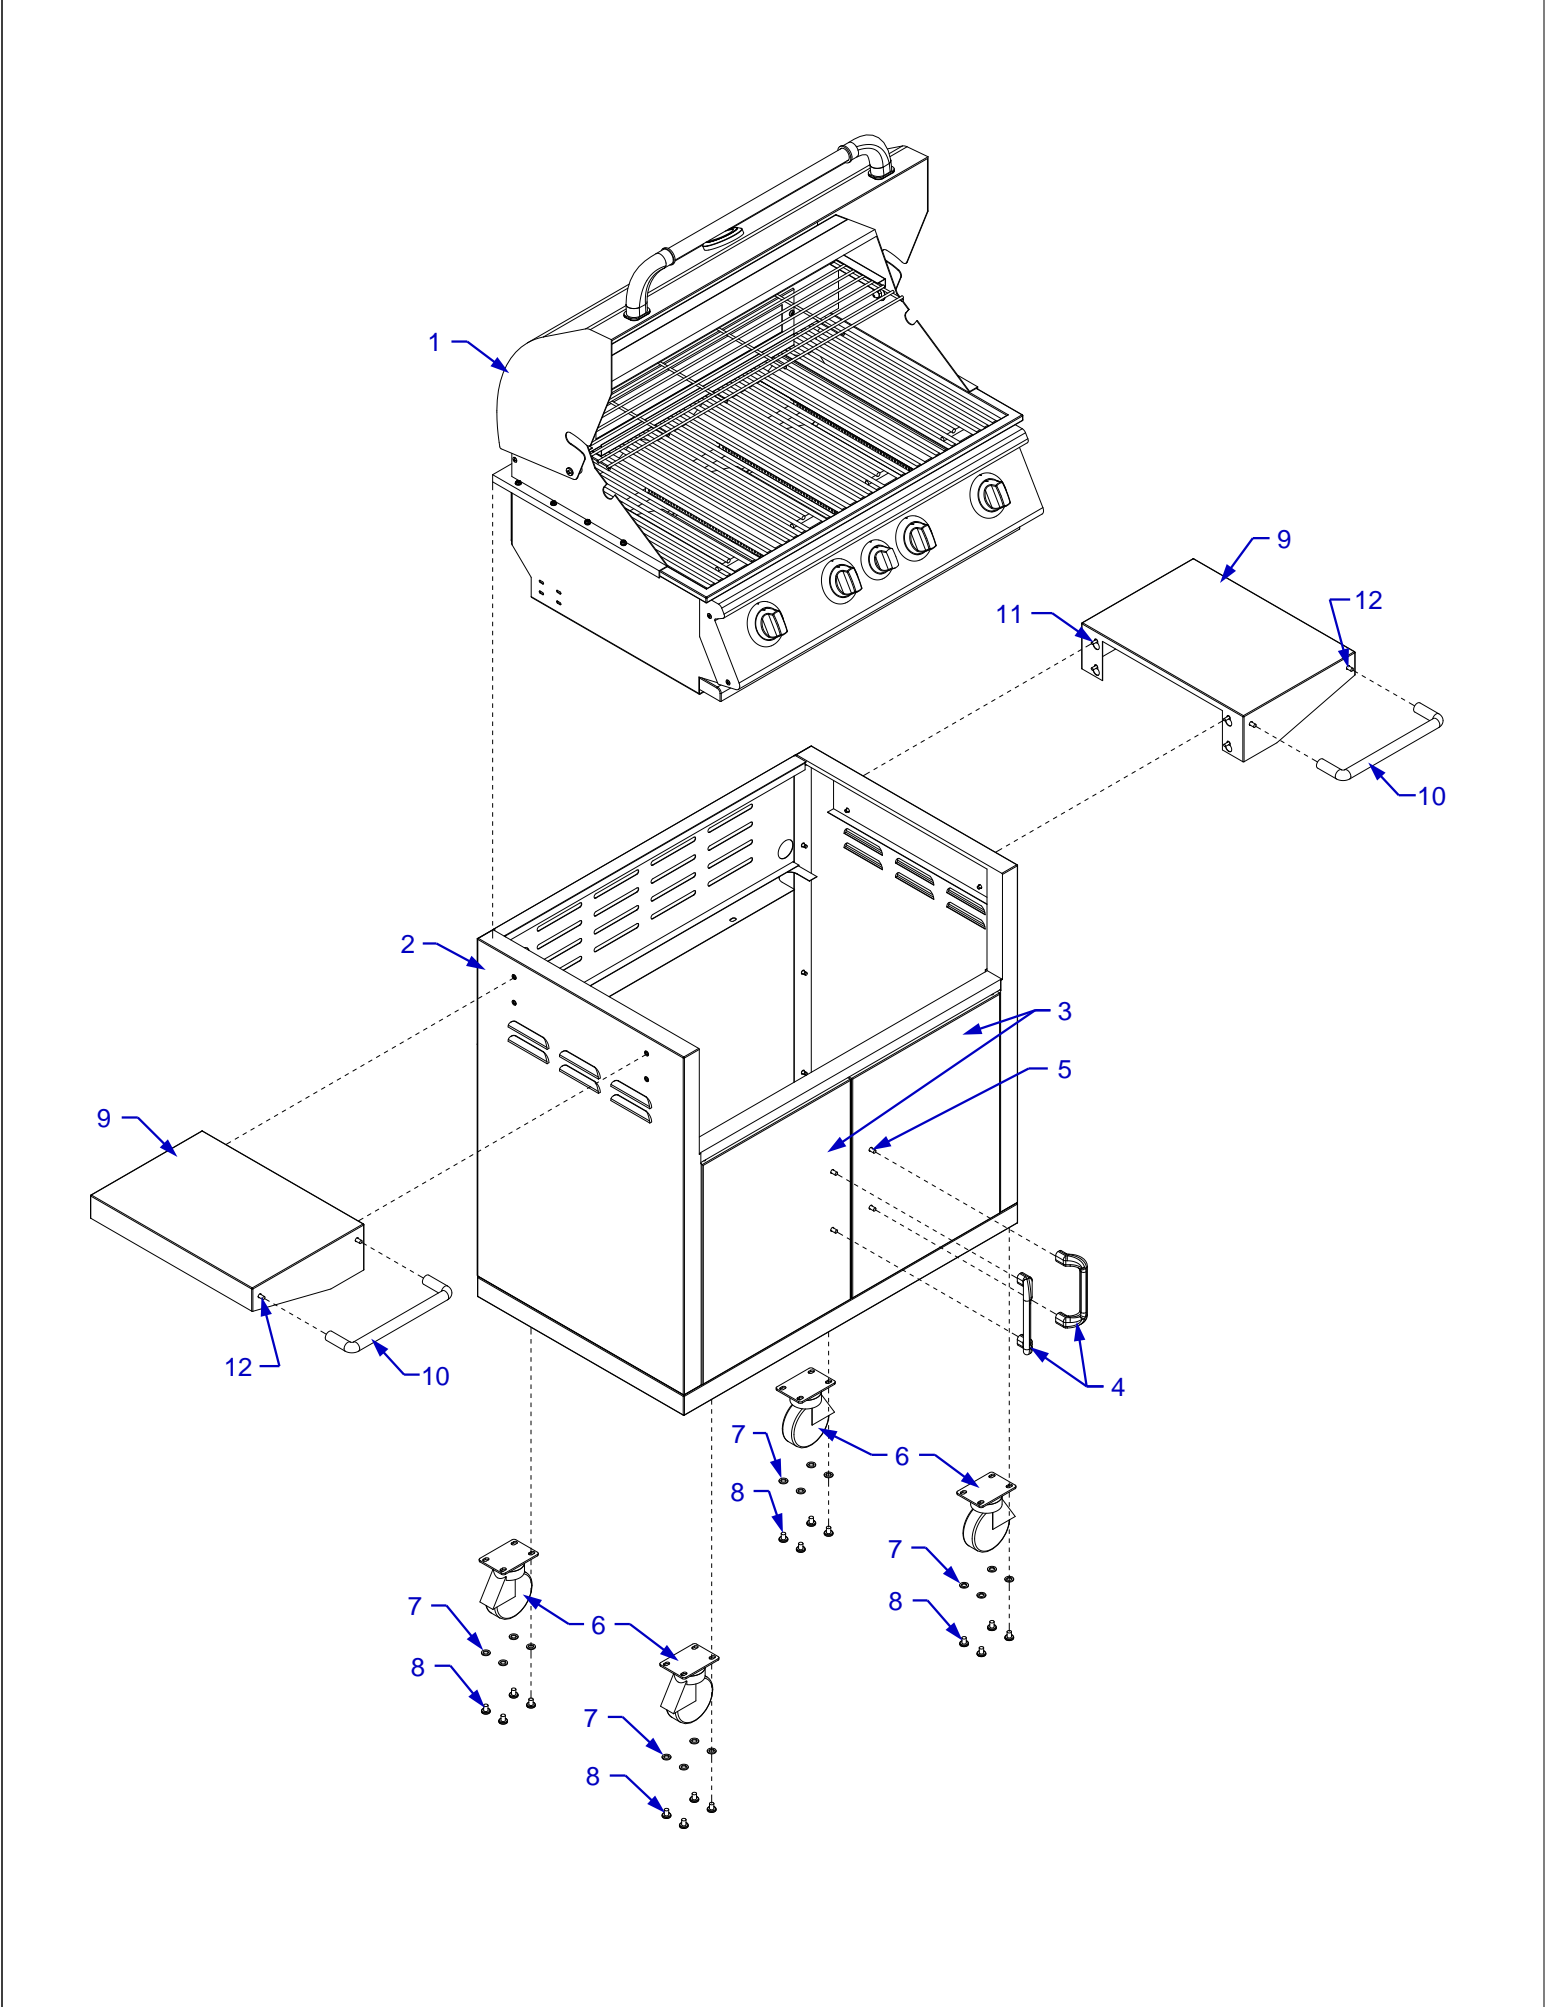

----- Manual continues below -----

PARTS LIST

REF #	DESCRIPTION	Qty
1	UI GRILL	1
2	CART BOTTOM	1
3	DOOR	2
4	DOOR HANDLE	2
5	DOOR HANDLE SCREW	4
6	WHEEL	4
7	WHEEL WASHER	16
8	WHEEL BOLT	16
9	SHELF	2
10	SHELF HANDLE	2
11	SHELF SCREW	8
12	SHELF HANDLE SCREW	4