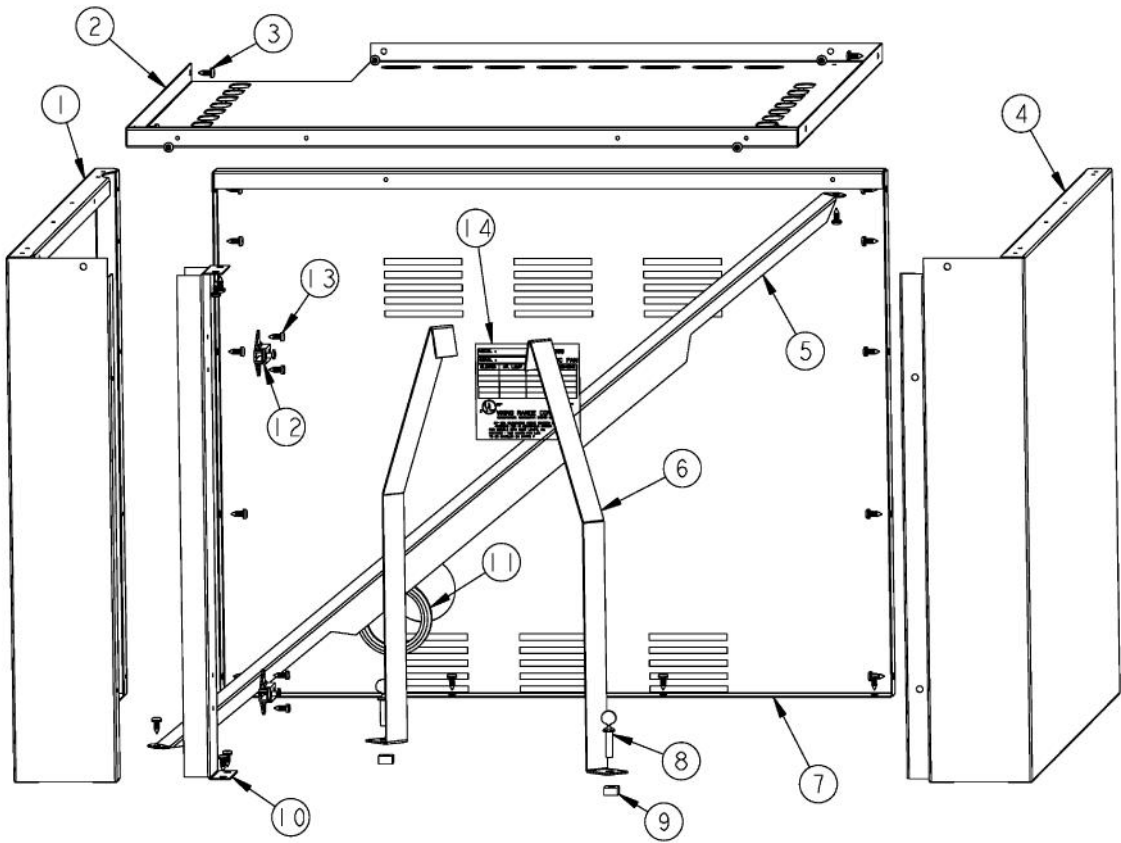

# VIKING BQC300T3 Owner's Manual

[Shop genuine replacement parts for VIKING BQC300T3](#)

[Find Your VIKING Grill Parts - Select From 210 Models](#)

----- Manual continues below -----

Ref #	Part Number	Qty.	Description
1	B2009857		30 UPPER CART BACK
2	B3005378		SIDE SHELF PH II BQC530TSS
3	PD020055		NO.10 X 1/2 PAN PHIL. TEK. SS
4	PA010109		HOLE PLUG 5/8
5	B2009856		30 UPPER CART SIDE RH (BQC300T3)
6	PD030044		10-24 KEPS NUT SS
7	B2009858		GRILL CART SIDE BRACE BACK (30)
8	B2009859		GRILL CART SIDE BRACE FRONT (30)
9	B2009855		30 UPPER CART SIDE LH (BQC300T3)
10	PD020056		NO.10-24 X 1/2 PH.TR. M.S. SS
11	PC020031		FOLD DOWN SHELF BRACKET
12	PD040060		RUBBER GROMMET

Ref #	Part Number	Qty.	Description
1	B2009852		LH CART SIDE BQC300T2SS
2	B2009854		CART TOP - 30
3	PD020055		NO.10 X 1/2 PAN PHIL. TEK. SS
4	B2009851		RH CART SIDE BQC300T3SS
5	B2009863		30 CART CROSS BRACE (BQC300T3)
6	B2004202		L.P. TANK STRAP (VGBQ)
7	B2009853		CART BACK - 30
8	PD020070		1/4 X 20 X 1 SHOULDER THUMB SCREW
9	PD030043		1/4-20 CAGE NUT SS
10	B2008983		HINGE BAR
11	PD040052		SIDE BURNER GROMMET
12	PC020173		DOOR HINGE RECEIVER (BBQ)
13	PD020120		8 X 1/2 TEK SHEET METAL SCREW
14	PE020058		RATING LABEL (ADHESIVE)

Ref #	Part Number	Qty.	Description
1	PD020055		NO.10 X 1/2 PAN PHIL. TEK. SS
2	PD020059		1/4-20 X 1/2 CAP SCREW SS
3	B10013403		BOTTOM COVER PLATE (BQC030)
4	PD030043		1/4-20 CAGE NUT SS
5	PC030021		CASTER, FIXED
6	B2008982		CASTER BRACE
7	PC030020		CASTER, SWIVEL