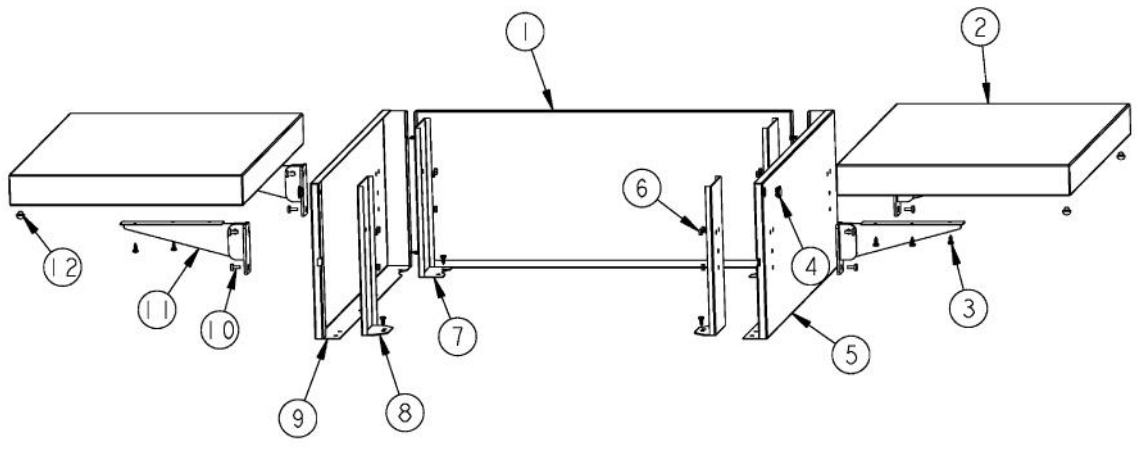

# VIKING BQC300T3 Owner's Manual

[Shop genuine replacement parts for VIKING BQC300T3](#)

[Find Your VIKING Grill Parts - Select From 210 Models](#)

----- Manual continues below -----

Ref #	Part Number	Qty.	Description
1	B2009857		30 UPPER CART BACK
2	B3005378		SIDE SHELF PH II BQC530TSS
3	PD020055		NO.10 X 1/2 PAN PHIL. TEK. SS
4	PA010109		HOLE PLUG 5/8
5	B2009856		30 UPPER CART SIDE RH (BQC300T3)
6	PD030044		10-24 KEPS NUT SS
7	B2009858		GRILL CART SIDE BRACE BACK (30)
8	B2009859		GRILL CART SIDE BRACE FRONT (30)
9	B2009855		30 UPPER CART SIDE LH (BQC300T3)
10	PD020056		NO.10-24 X 1/2 PH.TR. M.S. SS
11	PC020031		FOLD DOWN SHELF BRACKET
12	PD040060		RUBBER GROMMET

Ref #	Part Number	Qty.	Description
1	B2009852		LH CART SIDE BQC300T2SS
2	B2009854		CART TOP - 30
3	PD020055		NO.10 X 1/2 PAN PHIL. TEK. SS
4	B2009851		RH CART SIDE BQC300T3SS
5	B2009863		30 CART CROSS BRACE (BQC300T3)
6	B2004202		L.P. TANK STRAP (VGBQ)
7	B2009853		CART BACK - 30
8	PD020070		1/4 X 20 X 1 SHOULDER THUMB SCREW
9	PD030043		1/4-20 CAGE NUT SS
10	B2008983		HINGE BAR
11	PD040052		SIDE BURNER GROMMET
12	PC020173		DOOR HINGE RECEIVER (BBQ)
13	PD020120		8 X 1/2 TEK SHEET METAL SCREW
14	PE020058		RATING LABEL (ADHESIVE)

Ref #	Part Number	Qty.	Description
1	PD020055		NO.10 X 1/2 PAN PHIL. TEK. SS
2	PD020059		1/4-20 X 1/2 CAP SCREW SS
3	B10013403		BOTTOM COVER PLATE (BQC030)
4	PD030043		1/4-20 CAGE NUT SS
5	PC030021		CASTER, FIXED
6	B2008982		CASTER BRACE
7	PC030020		CASTER, SWIVEL