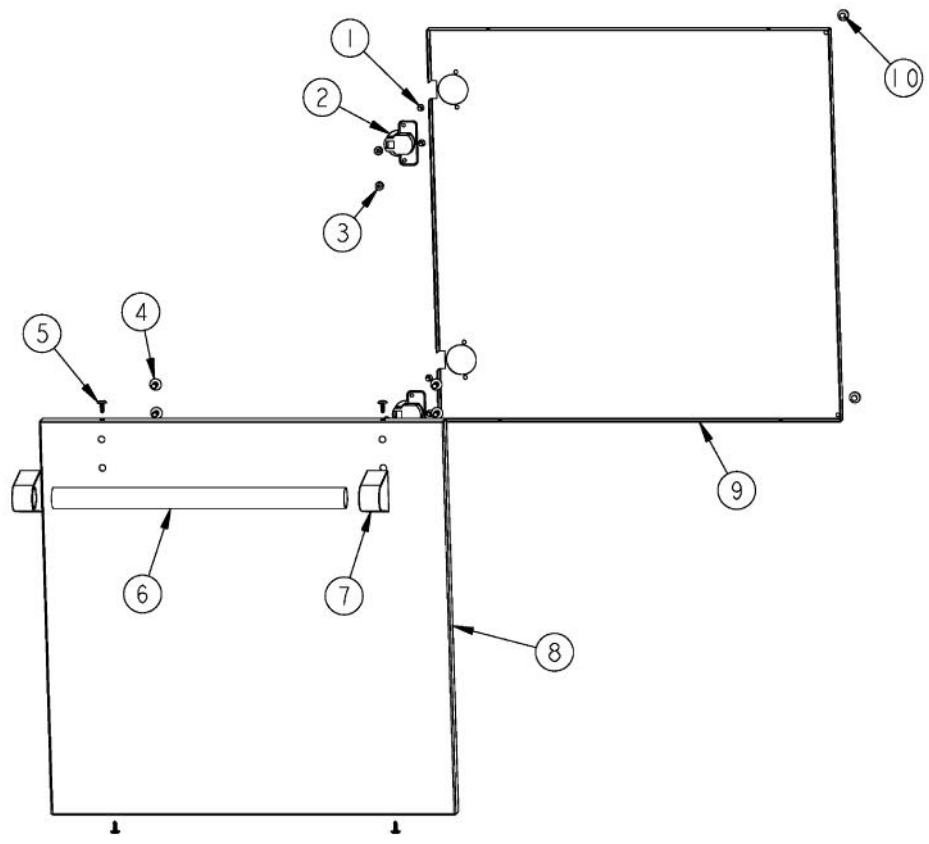

# VIKING BQC300T3 Owner's Manual

[Shop genuine replacement parts for VIKING BQC300T3](#)

[Find Your VIKING Grill Parts - Select From 210 Models](#)

----- Manual continues below -----

Ref #	Part Number	Qty.	Description
1	B2009857		30 UPPER CART BACK
2	B3005378		SIDE SHELF PH II BQC530TSS
3	PD020055		NO.10 X 1/2 PAN PHIL. TEK. SS
4	PA010109		HOLE PLUG 5/8
5	B2009856		30 UPPER CART SIDE RH (BQC300T3)
6	PD030044		10-24 KEPS NUT SS
7	B2009858		GRILL CART SIDE BRACE BACK (30)
8	B2009859		GRILL CART SIDE BRACE FRONT (30)
9	B2009855		30 UPPER CART SIDE LH (BQC300T3)
10	PD020056		NO.10-24 X 1/2 PH.TR. M.S. SS
11	PC020031		FOLD DOWN SHELF BRACKET
12	PD040060		RUBBER GROMMET

Ref #	Part Number	Qty.	Description
1	B2009852		LH CART SIDE BQC300T2SS
2	B2009854		CART TOP - 30
3	PD020055		NO.10 X 1/2 PAN PHIL. TEK. SS
4	B2009851		RH CART SIDE BQC300T3SS
5	B2009863		30 CART CROSS BRACE (BQC300T3)
6	B2004202		L.P. TANK STRAP (VGBQ)
7	B2009853		CART BACK - 30
8	PD020070		1/4 X 20 X 1 SHOULDER THUMB SCREW
9	PD030043		1/4-20 CAGE NUT SS
10	B2008983		HINGE BAR
11	PD040052		SIDE BURNER GROMMET
12	PC020173		DOOR HINGE RECEIVER (BBQ)
13	PD020120		8 X 1/2 TEK SHEET METAL SCREW
14	PE020058		RATING LABEL (ADHESIVE)

Ref #	Part Number	Qty.	Description
1	PD020055		NO.10 X 1/2 PAN PHIL. TEK. SS
2	PD020059		1/4-20 X 1/2 CAP SCREW SS
3	B10013403		BOTTOM COVER PLATE (BQC030)
4	PD030043		1/4-20 CAGE NUT SS
5	PC030021		CASTER, FIXED
6	B2008982		CASTER BRACE
7	PC030020		CASTER, SWIVEL