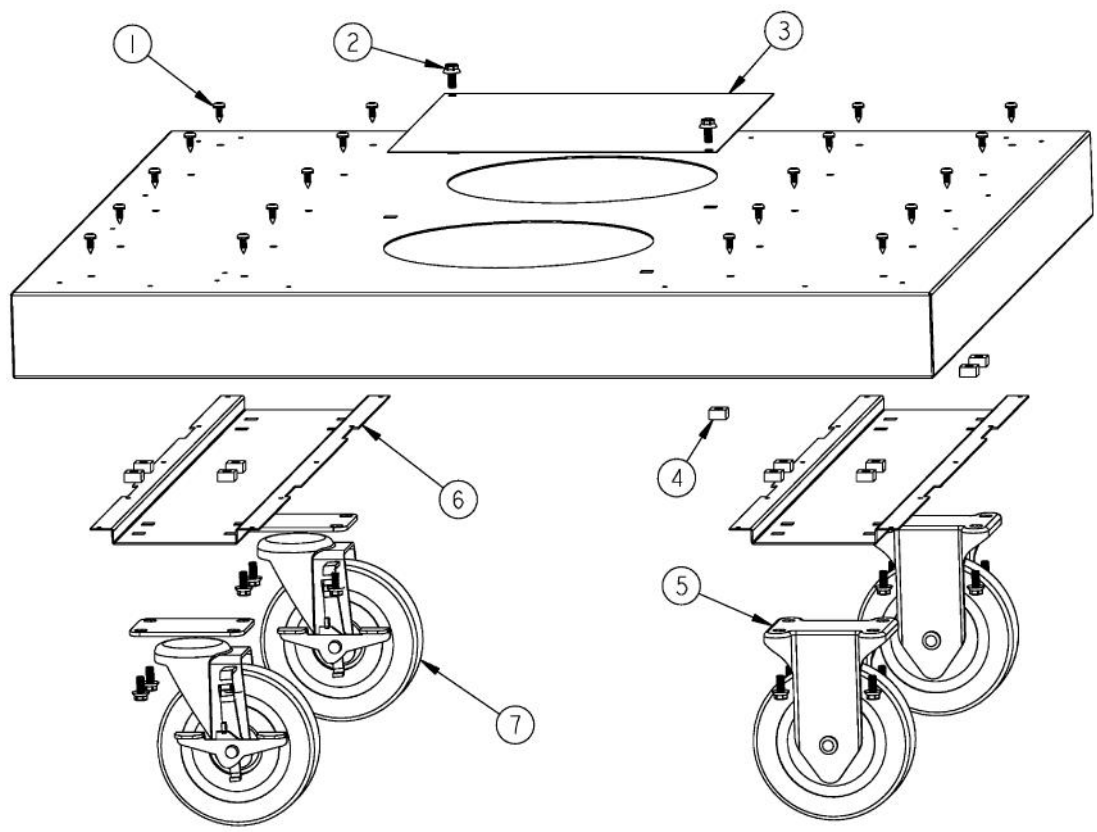

# VIKING BQC300T3 Owner's Manual

[Shop genuine replacement parts for VIKING BQC300T3](#)

[Find Your VIKING Grill Parts - Select From 210 Models](#)

----- Manual continues below -----

Ref #	Part Number	Qty.	Description
1	B2009857		30 UPPER CART BACK
2	B3005378		SIDE SHELF PH II BQC530TSS
3	PD020055		NO.10 X 1/2 PAN PHIL. TEK. SS
4	PA010109		HOLE PLUG 5/8
5	B2009856		30 UPPER CART SIDE RH (BQC300T3)
6	PD030044		10-24 KEPS NUT SS
7	B2009858		GRILL CART SIDE BRACE BACK (30)
8	B2009859		GRILL CART SIDE BRACE FRONT (30)
9	B2009855		30 UPPER CART SIDE LH (BQC300T3)
10	PD020056		NO.10-24 X 1/2 PH.TR. M.S. SS
11	PC020031		FOLD DOWN SHELF BRACKET
12	PD040060		RUBBER GROMMET

Ref #	Part Number	Qty.	Description
1	B2009852		LH CART SIDE BQC300T2SS
2	B2009854		CART TOP - 30
3	PD020055		NO.10 X 1/2 PAN PHIL. TEK. SS
4	B2009851		RH CART SIDE BQC300T3SS
5	B2009863		30 CART CROSS BRACE (BQC300T3)
6	B2004202		L.P. TANK STRAP (VGBQ)
7	B2009853		CART BACK - 30
8	PD020070		1/4 X 20 X 1 SHOULDER THUMB SCREW
9	PD030043		1/4-20 CAGE NUT SS
10	B2008983		HINGE BAR
11	PD040052		SIDE BURNER GROMMET
12	PC020173		DOOR HINGE RECEIVER (BBQ)
13	PD020120		8 X 1/2 TEK SHEET METAL SCREW
14	PE020058		RATING LABEL (ADHESIVE)

Ref #	Part Number	Qty.	Description
1	PD020055		NO.10 X 1/2 PAN PHIL. TEK. SS
2	PD020059		1/4-20 X 1/2 CAP SCREW SS
3	B10013403		BOTTOM COVER PLATE (BQC030)
4	PD030043		1/4-20 CAGE NUT SS
5	PC030021		CASTER, FIXED
6	B2008982		CASTER BRACE
7	PC030020		CASTER, SWIVEL