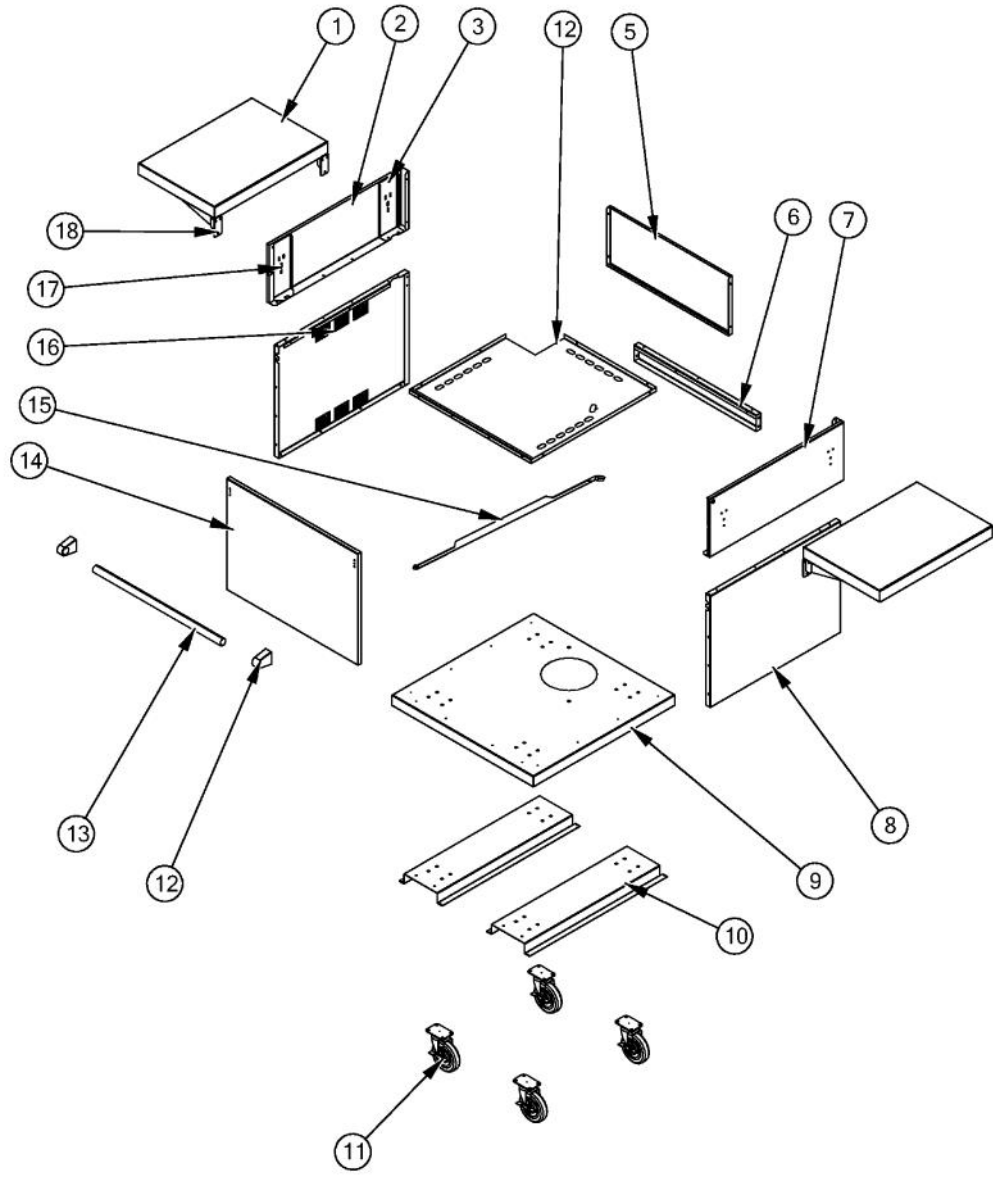

This Owner's Manual is provided and hosted by [Appliance Factory Parts](#).

VIKING BQC5300SS_1 Owner's Manual

[Shop genuine replacement parts for VIKING
BQC5300SS_1](#)

[Find Your VIKING Grill Parts - Select From 210 Models](#)

----- Manual continues below -----

Ref #	Part Number	Qty.	Description
1	B3005378	2	SIDE SHELF PH II BQC530TSS
2	B2009855	1	30 UPPER CART SIDE LH (BQC300T3)
3	B2009858	2	GRILL CART SIDE BRACE BACK (30)
4	035569-000	1	BQC5300SS TOP
5	B2009857	1	30 UPPER CART BACK
6	035571-000	1	BQC5300 REAR PANEL
7	B2009856	1	30 UPPER CART SIDE RH (BQC300T3)
8	035568-000	1	BQC5300SS RH SIDE
9	036230-000	1	CART BOTTOM, BQC5300
10	035570-000	2	BQC5300SS CASTER BRACE
11	PC030020	4	CASTER, SWIVEL
12	026965-000	2	END CAP, ASM, DOOR HANDLE
13	034391-000	1	HANDLE, CART DRAWER - BQC5300
14	035572-000	1	BQC5300SS CART FRONT
15	035044-000	1	CART BRACE, BQC1300/5300SS
16	035567-000	1	BQC5300SS LH SIDE
17	B2009859	2	GRILL CART SIDE BRACE FRONT (30)
18	PC020031	4	FOLD DOWN SHELF BRACKET
NI	033681-000	16	CARRIAGE BOLTS SS 1/4-20
NI	033682-000	16	HEX LOCKNUT SS 1/4-20
NI	B2004202	2	L.P. TANK STRAP (VGBQ)
NI	PA010109	2	HOLE PLUG 5/8
NI	PD020055	82	NO.10 X 1/2 PAN PHIL. TEK. SS
NI	PD020056	12	NO.10-24 X 1/2 PH.TR. M.S. SS
NI	PD020059	18	1/4-20 X 1/2 CAP SCREW SS
NI	PD020070	2	1/4 X 20 X 1 SHOULDER THUMB SCREW
NI	PD030043	20	1/4-20 CAGE NUT SS
NI	PD030044	12	10-24 KEPS NUT SS