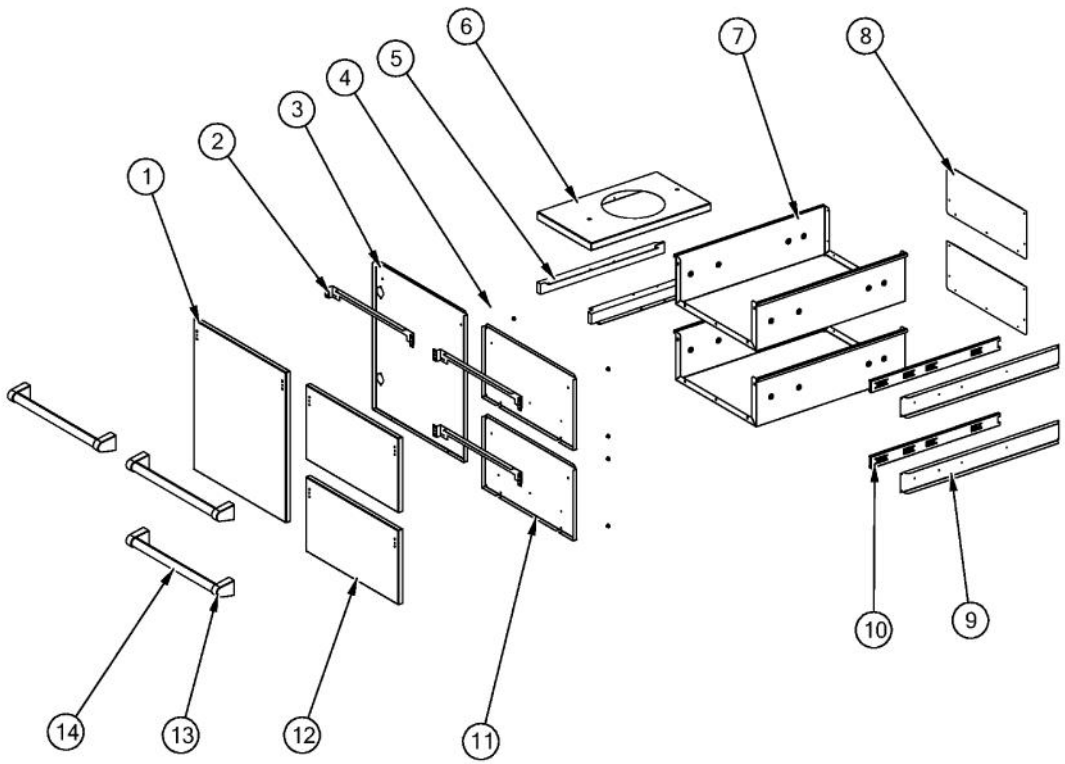

# VIKING BQC5420 Owner's Manual

[Shop genuine replacement parts for VIKING BQC5420](#)

[Find Your VIKING Grill Parts - Select From 210 Models](#)

----- Manual continues below -----

| Ref # | Part Number | Qty. | Description                           |
|-------|-------------|------|---------------------------------------|
| 1     | B3005378    | 1    | SIDE SHELF PH II BQC530TSS            |
| 2     | 041040-000  | 1    | CART, UPPER SIDE, LH, BQC5420/5540SS  |
| 3     | 034077-000  | 1    | CART, TOP, BQC5420SS                  |
| 4     | B2005365    | 1    | PHASE II REAR CART UPPER              |
| 5     | 034062-000  | 1    | CART BACK, BQC5420SS                  |
| 6     | 041039-000  | 1    | CART, UPPER SIDE, RH, BQC5420/5540SS? |
| 7     | 034061-000  | 1    | CART SIDE, RH, BQC5420SS              |
| 8     | 036314-000  | 1    | CASTER BRACE, BQC5420/5540SS          |
| 9     | PC030020    | 2    | CASTER, SWIVEL                        |
| 10    | 036314-000  | 1    | CASTER BRACE, BQC5420/5540SS          |
| 11    | 033685-000  | 1    | BOTTOM PANEL                          |
| 12    | 034063-000  | 1    | INNER WALL, BQC5420/5540SS            |
| 13    | PA010109    | 2    | HOLE PLUG 5/8                         |
| 14    | 041151-000  | 1    | BRACE, SUPPORT, SIDE, CART            |
| 16    | PC020173    | 4    | DOOR HINGE RECEIVER (BBQ)             |
| 17    | 034064-000  | 1    | CART SIDE, LH, BQC5420/5540SS         |
| 18    | PC020031    | 2    | FOLD DOWN SHELF BRACKET               |
| NI    | PD020120    | 8    | 8 X 1/2 TEK SHEET METAL SCREW         |
| NI    | 033681-000  | 16   | CARRIAGE BOLTS SS 1/4-20              |
| NI    | 033682-000  | 16   | HEX LOCKNUT SS 1/4-20                 |