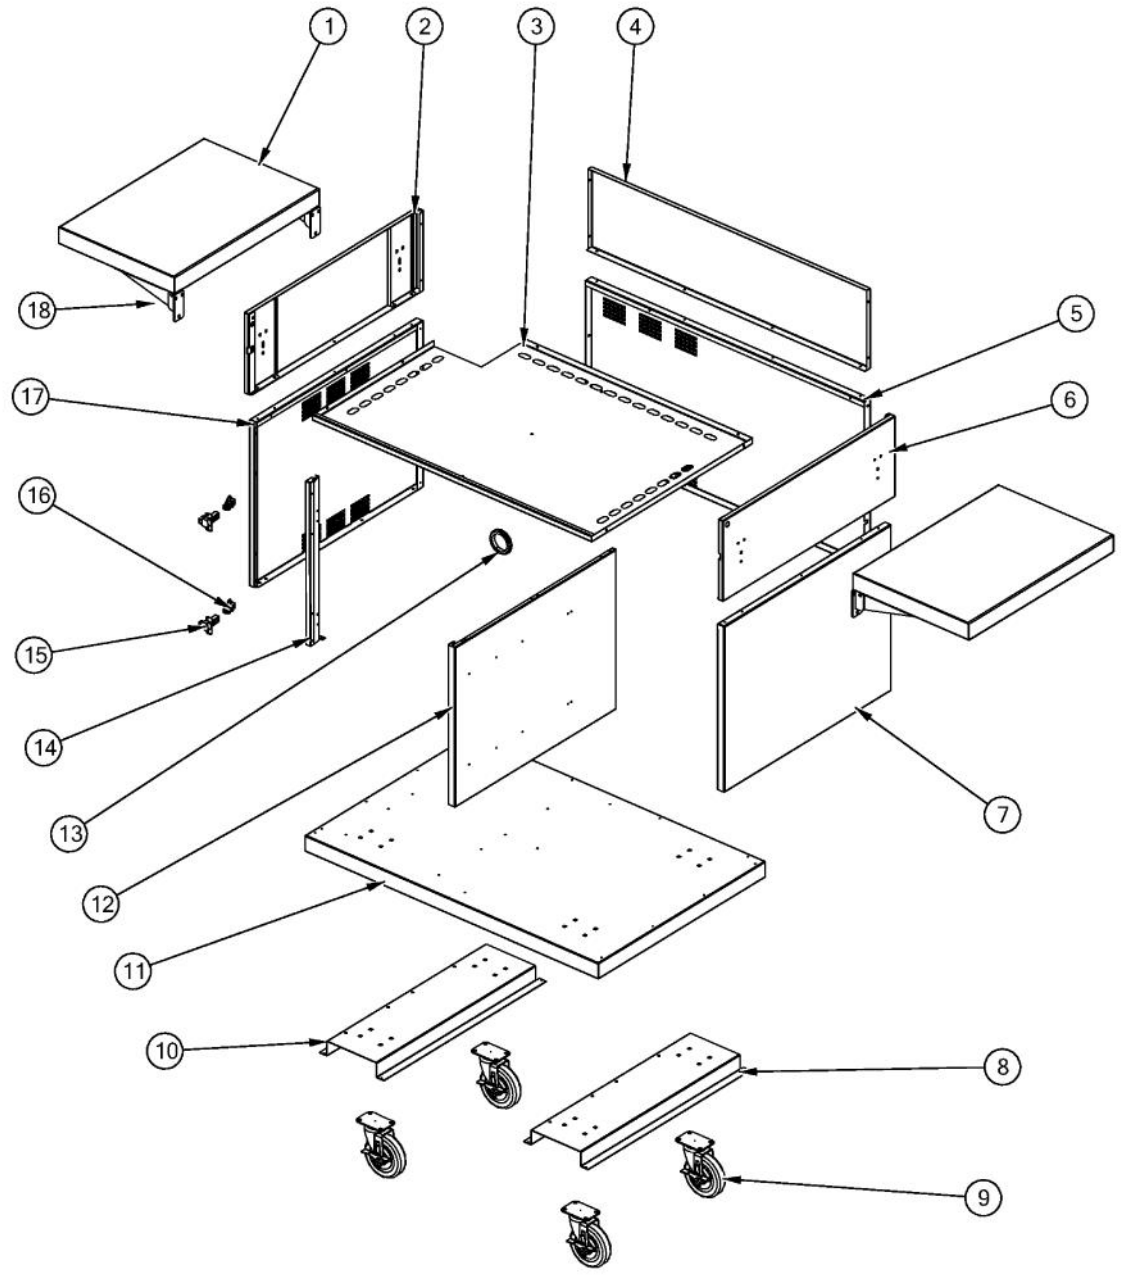

# VIKING BQC5420 Owner's Manual

[Shop genuine replacement parts for VIKING BQC5420](#)

[Find Your VIKING Grill Parts - Select From 210 Models](#)

----- Manual continues below -----

| Ref # | Part Number | Qty. | Description                           |
|-------|-------------|------|---------------------------------------|
| 1     | B3005378    | 1    | SIDE SHELF PH II BQC530TSS            |
| 2     | 041040-000  | 1    | CART, UPPER SIDE, LH, BQC5420/5540SS  |
| 3     | 034077-000  | 1    | CART, TOP, BQC5420SS                  |
| 4     | B2005365    | 1    | PHASE II REAR CART UPPER              |
| 5     | 034062-000  | 1    | CART BACK, BQC5420SS                  |
| 6     | 041039-000  | 1    | CART, UPPER SIDE, RH, BQC5420/5540SS? |
| 7     | 034061-000  | 1    | CART SIDE, RH, BQC5420SS              |
| 8     | 036314-000  | 1    | CASTER BRACE, BQC5420/5540SS          |
| 9     | PC030020    | 2    | CASTER, SWIVEL                        |
| 10    | 036314-000  | 1    | CASTER BRACE, BQC5420/5540SS          |
| 11    | 033685-000  | 1    | BOTTOM PANEL                          |
| 12    | 034063-000  | 1    | INNER WALL, BQC5420/5540SS            |
| 13    | PA010109    | 2    | HOLE PLUG 5/8                         |
| 14    | 041151-000  | 1    | BRACE, SUPPORT, SIDE, CART            |
| 16    | PC020173    | 4    | DOOR HINGE RECEIVER (BBQ)             |
| 17    | 034064-000  | 1    | CART SIDE, LH, BQC5420/5540SS         |
| 18    | PC020031    | 2    | FOLD DOWN SHELF BRACKET               |
| NI    | PD020120    | 8    | 8 X 1/2 TEK SHEET METAL SCREW         |
| NI    | 033681-000  | 16   | CARRIAGE BOLTS SS 1/4-20              |
| NI    | 033682-000  | 16   | HEX LOCKNUT SS 1/4-20                 |