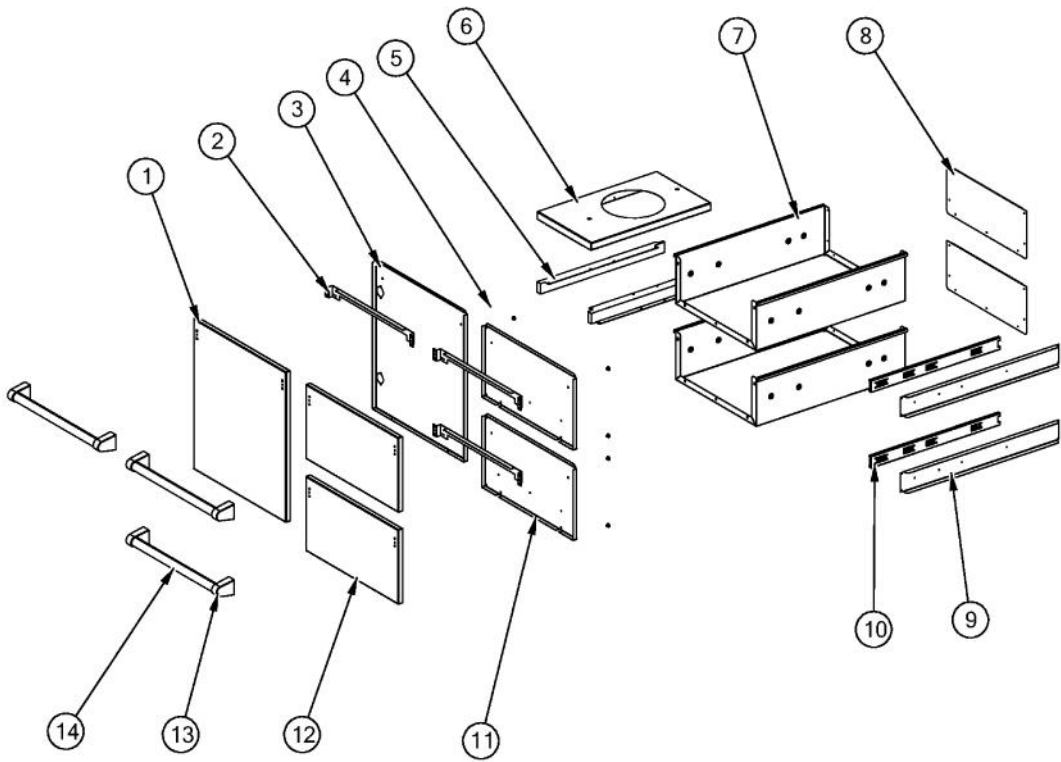

Ref #	Part Number	Qty.	Description
1	B3005378	1	SIDE SHELF PH II BQC530TSS
2	041040-000	1	CART, UPPER SIDE, LH, BQC5420/5540SS
3	034077-000	1	CART, TOP, BQC5420SS
4	B2005365	1	PHASE II REAR CART UPPER
5	034062-000	1	CART BACK, BQC5420SS
6	041039-000	1	CART, UPPER SIDE, RH, BQC5420/5540SS?
7	034061-000	1	CART SIDE, RH, BQC5420SS
8	036314-000	1	CASTER BRACE, BQC5420/5540SS
9	PC030020	2	CASTER, SWIVEL
10	036314-000	1	CASTER BRACE, BQC5420/5540SS
11	033685-000	1	BOTTOM PANEL
12	034063-000	1	INNER WALL, BQC5420/5540SS
13	PA010109	2	HOLE PLUG 5/8
14	041151-000	1	BRACE, SUPPORT, SIDE, CART
16	PC020173	4	DOOR HINGE RECEIVER (BBQ)
17	034064-000	1	CART SIDE, LH, BQC5420/5540SS
18	PC020031	2	FOLD DOWN SHELF BRACKET
NI	PD020120	8	8 X 1/2 TEK SHEET METAL SCREW
NI	033681-000	16	CARRIAGE BOLTS SS 1/4-20
NI	033682-000	16	HEX LOCKNUT SS 1/4-20

Ref #	Part Number	Qty.	Description
1	034068-000	1	OS DOOR, BQC5420SS
2	034065-000	3	HANDLE SPACER, BQC5420SS
3	034067-000	1	IS DOOR, LH, BQC5420SS
4	PD040004	10	GROMMET BUMPER
5	PK000018	1	TANK DRAWER SLIDE (RH OR LH) BBQ GRILL
6	033684-000	1	TANK DRAWER
7	034072-000	2	DRAWER FRAME, BQC5420SS
8	034071-000	2	REAR DRAWER PANEL, BQC5420SS
9	034401-000	2	OUTER SLIDE RAIL BRACE, BQC5420SS
10	PC080010	2	SLIDE
11	034073-000	2	INNER DRAWER PANEL, BQC5420SS
12	034074-000	2	OUTER DRAWER PANEL, BQC5420SS
13	026965-000	6	END CAP, ASM, DOOR HANDLE
14	034066-000	3	HANDLE, BQC5420SS
NI	PC040014	7	POP RIVOT-SS42 SS
NI	035647-000	12	FASTENER, BOLT, HXH, SST
NI	PD020120	20	8 X 1/2 TEK SHEET METAL SCREW
NI	B2004202	2	L.P. TANK STRAP (VGBQ)