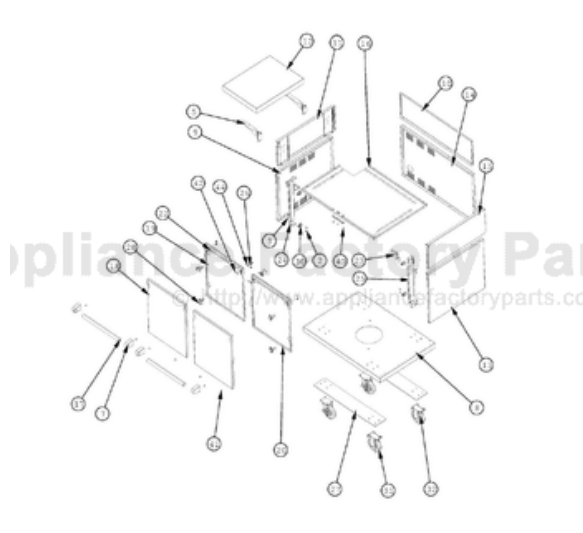

# VIKING BQCS1360SS Owner's Manual

**[Shop genuine replacement parts for VIKING  
BQCS1360SS](#)**

**[Find Your VIKING Grill Parts - Select From 210 Models](#)**

----- Manual continues below -----

| Ref # | Part Number | Qty. | Description   |
|-------|-------------|------|---|
| 2     | 004706-000  | 8    | MACHINE SCREW, 6-32 X 3/8, PAN HD, PHILLIPS               |
| 3     | 007898-000  | 8    | FASTENER,HEX,KEPS,SST,NO.6-32                             |
| 5     | 034662-000  | 2    | CART, SIDE BRACE, BQC1360SS                               |
| 7     | 026965-000  | 4    | END CAP, ASM, DOOR HANDLE                                 |
| 11    | 034172-000  | 1    | CART, UPPER SIDE, LH, BQC1360SS                           |
| 12    | 034177-000  | 1    | BQC130 SIDE SHELF   |
| 16    | 034188-000  | 1    | CART, TOP, BQC1360SS                                      |
| 17    | 034229-000  | 2    | HANDLE, BQC1360SS   |
| 18    | 034231-000  | 2    | OS DOOR, BQC1360SS  |
| 19    | 034233-000  | 1    | IS DOOR, LH, BQC1360SS                                    |
| 20    | 034560-000  | 1    | IS DOOR, RH, BQC1360SS                                    |
| 22    | 034801-000  | 2    | HANDLE SPACER, BQC1360SS                                  |
| 23    | 034847-000  | 2    | CORNER, BRKT, BQC1360SS                                   |
| 24    | 035148-000  | 1    | HINGE BRACE, LH, BQC1360SS                                |
| 25    | 035178-000  | 1    | HINGE BRACE, RH, BQC1360SS                                |
| 26    | 035647-000  | 8    | FASTENER, BOLT, HXH, SST                                  |
| 27    | 034167-000  | 2    | CASTER BRACE, BQC1360SS                                   |
| 28    | PC020172    | 4    | DOOR HINGE (BBQ)  |
| 30    | PC020173    | 4    | DOOR HINGE RECEIVER (BBQ)                                 |
| 31    | PC030020    | 2    | CASTER, SWIVEL  |
| 32    | PC030021    | 2    | CASTER, FIXED   |
| 40    | PD020119    | 16   | 8-32X3/8 PH CTR. MACH.SCREW S.S.                          |
| 41    | PD020139    | 4    | NO.8 X 1/2 P.H. FLAT TOP TRUSS U/C NO.2 TYPE AB 30 SS/... |
| 42    | PD030098    | 16   | 8-32 HEX KEP NUT S.S.                                     |
| 44    | PE050052    | 2    | LATCH   |
| NI    | 034234-000  | 2    | DOOR, ASM, LH, BQC1360SS                                  |
| NI    | 034561-000  | 2    | DOOR, ASM, RH, BQC1360SS                                  |
| NI    | PD040004    | 2    | GROMMET BUMPER  |
| NI    | PD020056    | 6    | NO.10-24 X 1/2 PH.TR. M.S. SS                             |
| NI    | PD030044    | 6    | 10-24 KEPS NUT SS   |
| NI    | PD040060    | 2    | RUBBER GROMMET  |
| NI    | 033681-000  | 16   | CARRIAGE BOLTS SS 1/4-20                                  |
| NI    | 033682-000  | 16   | HEX LOCKNUT SS 1/4-20                                     |
| NI    | B2004202    | 2    | L.P. TANK STRAP (VGBQ)                                    |
| NI    | PD030043    | 2    | 1/4-20 CAGE NUT SS  |
| NI    | PD020070    | 2    | 1/4 X 20 X 1 SHOULDER THUMB SCREW                         |