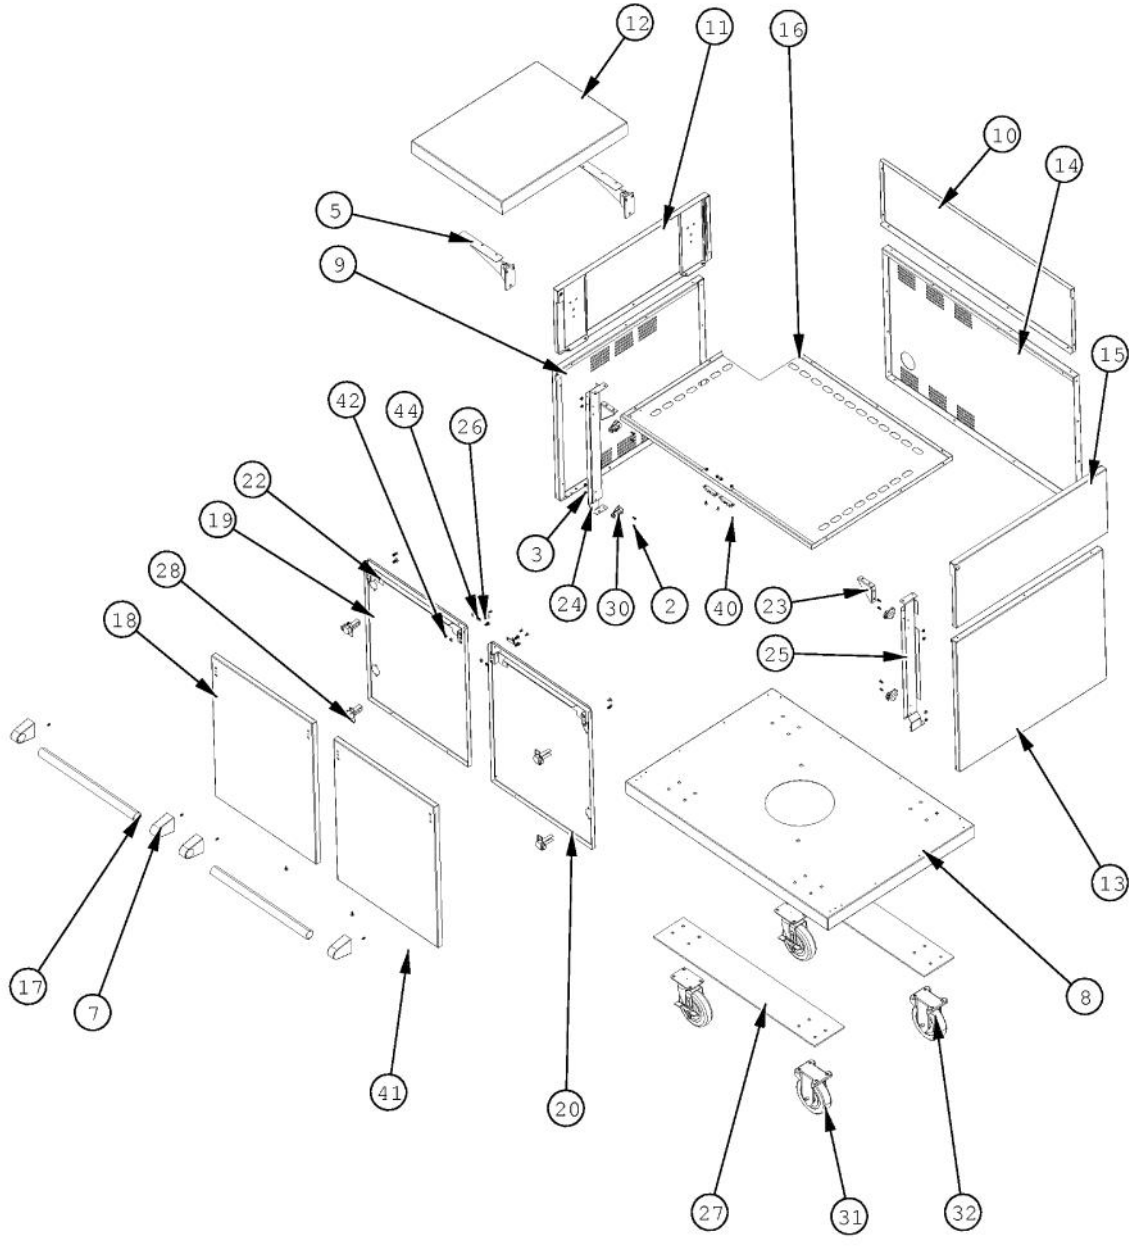

# VIKING BQCS1360SS Owner's Manual

**[Shop genuine replacement parts for VIKING  
BQCS1360SS](#)**

**[Find Your VIKING Grill Parts - Select From 210 Models](#)**

----- Manual continues below -----

| Ref # | Part Number | Qty. | Description   |
|-------|-------------|------|---|
| 2     | 004706-000  | 8    | MACHINE SCREW, 6-32 X 3/8, PAN HD, PHILLIPS               |
| 3     | 007898-000  | 8    | FASTENER,HEX,KEPS,SST,NO.6-32                             |
| 5     | 034662-000  | 2    | CART, SIDE BRACE, BQC1360SS                               |
| 7     | 026965-000  | 4    | END CAP, ASM, DOOR HANDLE                                 |
| 11    | 034172-000  | 1    | CART, UPPER SIDE, LH, BQC1360SS                           |
| 12    | 034177-000  | 1    | BQC130 SIDE SHELF   |
| 16    | 034188-000  | 1    | CART, TOP, BQC1360SS                                      |
| 17    | 034229-000  | 2    | HANDLE, BQC1360SS   |
| 18    | 034231-000  | 2    | OS DOOR, BQC1360SS  |
| 19    | 034233-000  | 1    | IS DOOR, LH, BQC1360SS                                    |
| 20    | 034560-000  | 1    | IS DOOR, RH, BQC1360SS                                    |
| 22    | 034801-000  | 2    | HANDLE SPACER, BQC1360SS                                  |
| 23    | 034847-000  | 2    | CORNER, BRKT, BQC1360SS                                   |
| 24    | 035148-000  | 1    | HINGE BRACE, LH, BQC1360SS                                |
| 25    | 035178-000  | 1    | HINGE BRACE, RH, BQC1360SS                                |
| 26    | 035647-000  | 8    | FASTENER, BOLT, HXH, SST                                  |
| 27    | 034167-000  | 2    | CASTER BRACE, BQC1360SS                                   |
| 28    | PC020172    | 4    | DOOR HINGE (BBQ)  |
| 30    | PC020173    | 4    | DOOR HINGE RECEIVER (BBQ)                                 |
| 31    | PC030020    | 2    | CASTER, SWIVEL  |
| 32    | PC030021    | 2    | CASTER, FIXED   |
| 40    | PD020119    | 16   | 8-32X3/8 PH CTR. MACH.SCREW S.S.                          |
| 41    | PD020139    | 4    | NO.8 X 1/2 P.H. FLAT TOP TRUSS U/C NO.2 TYPE AB 30 SS/... |
| 42    | PD030098    | 16   | 8-32 HEX KEP NUT S.S.                                     |
| 44    | PE050052    | 2    | LATCH   |
| NI    | 034234-000  | 2    | DOOR, ASM, LH, BQC1360SS                                  |
| NI    | 034561-000  | 2    | DOOR, ASM, RH, BQC1360SS                                  |
| NI    | PD040004    | 2    | GROMMET BUMPER  |
| NI    | PD020056    | 6    | NO.10-24 X 1/2 PH.TR. M.S. SS                             |
| NI    | PD030044    | 6    | 10-24 KEPS NUT SS   |
| NI    | PD040060    | 2    | RUBBER GROMMET  |
| NI    | 033681-000  | 16   | CARRIAGE BOLTS SS 1/4-20                                  |
| NI    | 033682-000  | 16   | HEX LOCKNUT SS 1/4-20                                     |
| NI    | B2004202    | 2    | L.P. TANK STRAP (VGBQ)                                    |
| NI    | PD030043    | 2    | 1/4-20 CAGE NUT SS  |
| NI    | PD020070    | 2    | 1/4 X 20 X 1 SHOULDER THUMB SCREW                         |