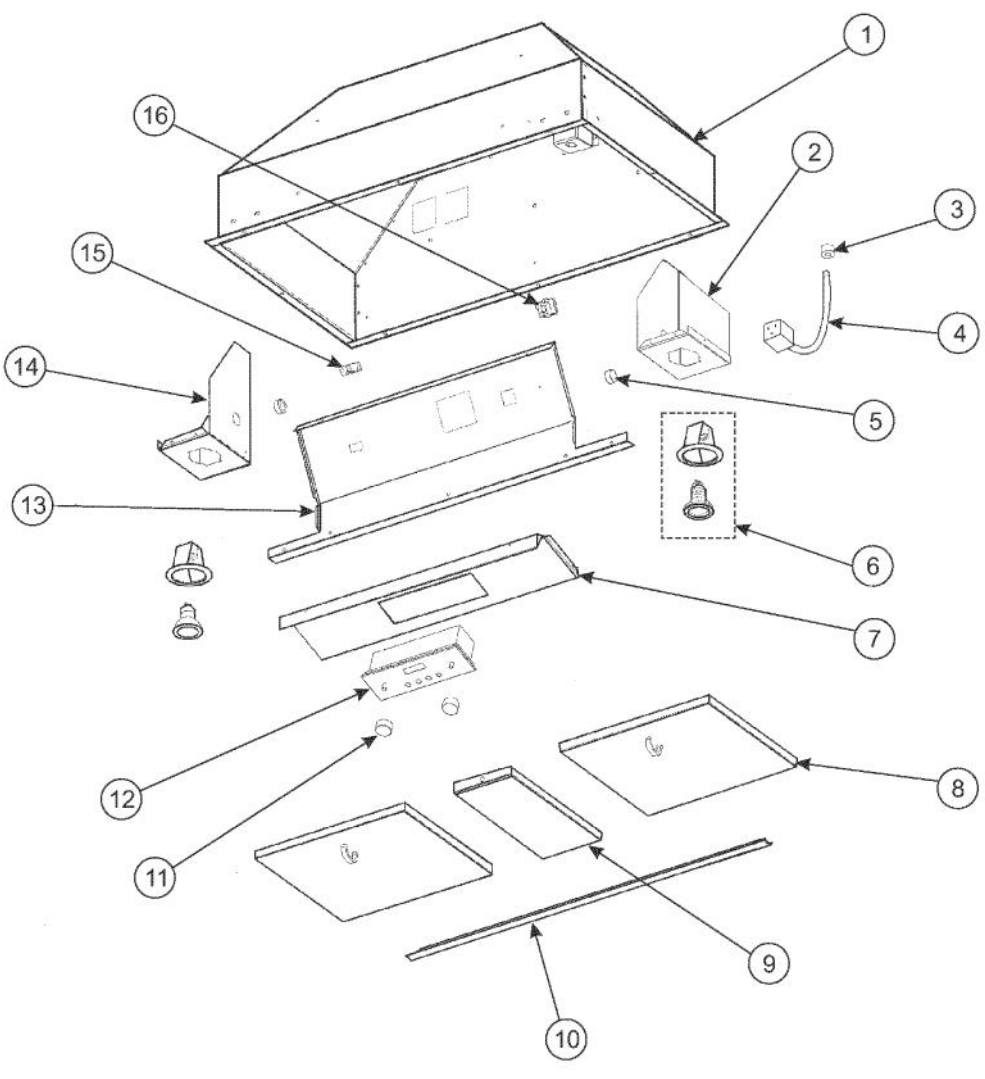

# VIKING DBCV30821 Owner's Manual

[Shop genuine replacement parts for VIKING  
DBCV30821](#)

[Find Your VIKING Range Hoods Parts - Select From 411 Models](#)

----- Manual continues below -----

Ref #	Part Number	Qty.	Description
1	UNSERVICEABLE	1	OVEN CAVITY, ASM 36
2	B2008158	1	HOOD I/S SIDE RH DBCV3082
3	PE070204	1	HEYCO STRAIN RELIEF - 7-P2
4	PE070205	1	3 PRONG FEMALE SUPPLY CORD
5	PD040005	2	SNAP BUSHING - 7/8
6	PE050064	2	LIGHT ASSEMBLY
7	B2008160	1	30 CONTROL PANEL DBCV3082
8	G31010266	2	30/42 FILTER ASSEMBLY 11.75 X 10.375
9	B2008197	1	FILTER SPACER DBCV3082 4.625 X 10.75
10	B2008165	1	30 FILTER SUPPORT DBCV3082
11	PA010089	2	KNOB (DESIGNER SERIES HOOD)
12	024862-000	1	FAN MOTOR CONTROL W/TIMER
13	004053-000	1	CONTROL PANEL TOP (DBC30)
14	B2008159	1	HOOD I/S SIDE LH DBCV3082
15	PE070196	1	FEMALE SOCKET (2 PRONG)
16	PE070197	1	MALE SOCKET (3 PRONG)
NI	PD020010	1	10 X 3/8 GREEN GROUNDING SCREW
NI	PD030010	4	NO.10-24 KEPS NUT
NI	PD020139	8	NO.8 X 1/2 P.H. FLAT TOP TRUSS U/C NO.2 TYPE AB 30 SS/...
NI	PD020032	26	SRW-8(A)X3/8PH.WFR HD 7/16DIAXNICL
NI	PC040010	25	POP RIVET