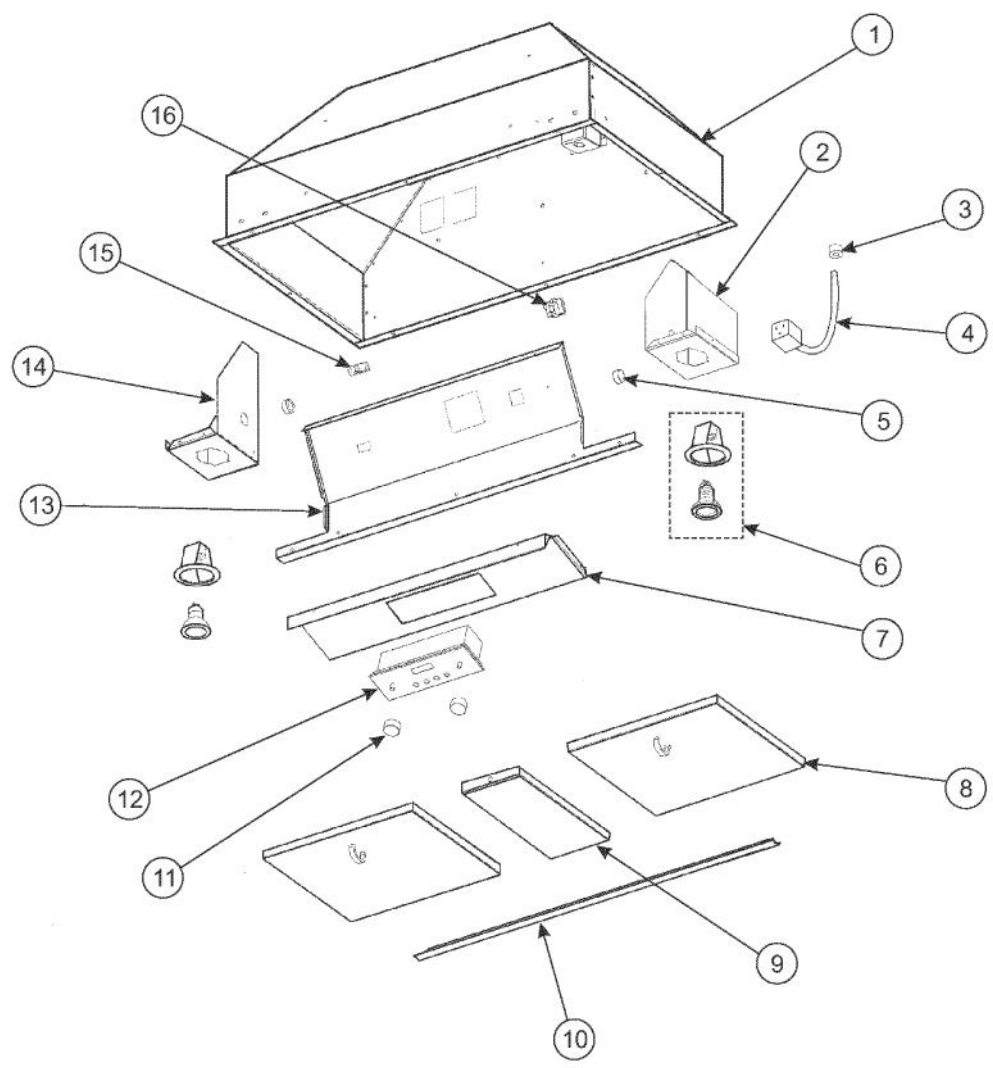

# VIKING DBCV36821 Owner's Manual

[Shop genuine replacement parts for VIKING  
DBCV36821](#)

[Find Your VIKING Range Hoods Parts - Select From 411 Models](#)

----- Manual continues below -----

Ref #	Part Number	Qty.	Description
1	UNSERVICEABLE	1	OVEN CAVITY, ASM 36
2	B2008709	1	36 HOOD I/S SIDE RH DBCV3682
3	PE070204	1	HEYCO STRAIN RELIEF - 7-P2
4	PE070205	1	3 PRONG FEMALE SUPPLY CORD
5	PD040005	2	SNAP BUSHING - 7/8
6	PE050064	2	LIGHT ASSEMBLY
7	B2008176	1	36 CONTROL PANEL DBCV3682
8	G31010268	2	FILTER ASSEMBLY (DESIGNER) 13.848 X 10.375
9	B2008199	1	FILTER SPACER DBCV3682 6.5 X 10.75
10	B2008180	1	36 FILTER SUPPORT DBCV3682
11	PA010089	2	KNOB (DESIGNER SERIES HOOD)
12	024862-000	1	FAN MOTOR CONTROL W/TIMER
13	004074-000	1	CONTROL PANEL TOP (DBC3682/DIC36)
14	B2008710	1	36 HOOD I/S SIDE LH DBCV3682
15	PE070196	1	FEMALE SOCKET (2 PRONG)
16	PE070197	1	MALE SOCKET (3 PRONG)
NI	PD020010	1	10 X 3/8 GREEN GROUNDING SCREW
NI	PD030010	4	NO.10-24 KEPS NUT
NI	PD020139	8	NO.8 X 1/2 P.H. FLAT TOP TRUSS U/C NO.2 TYPE AB 30 SS/...
NI	PD020032	23	SRW-8(A)X3/8PH.WFR HD 7/16DIAXNICK
NI	PC040010	27	POP RIVET