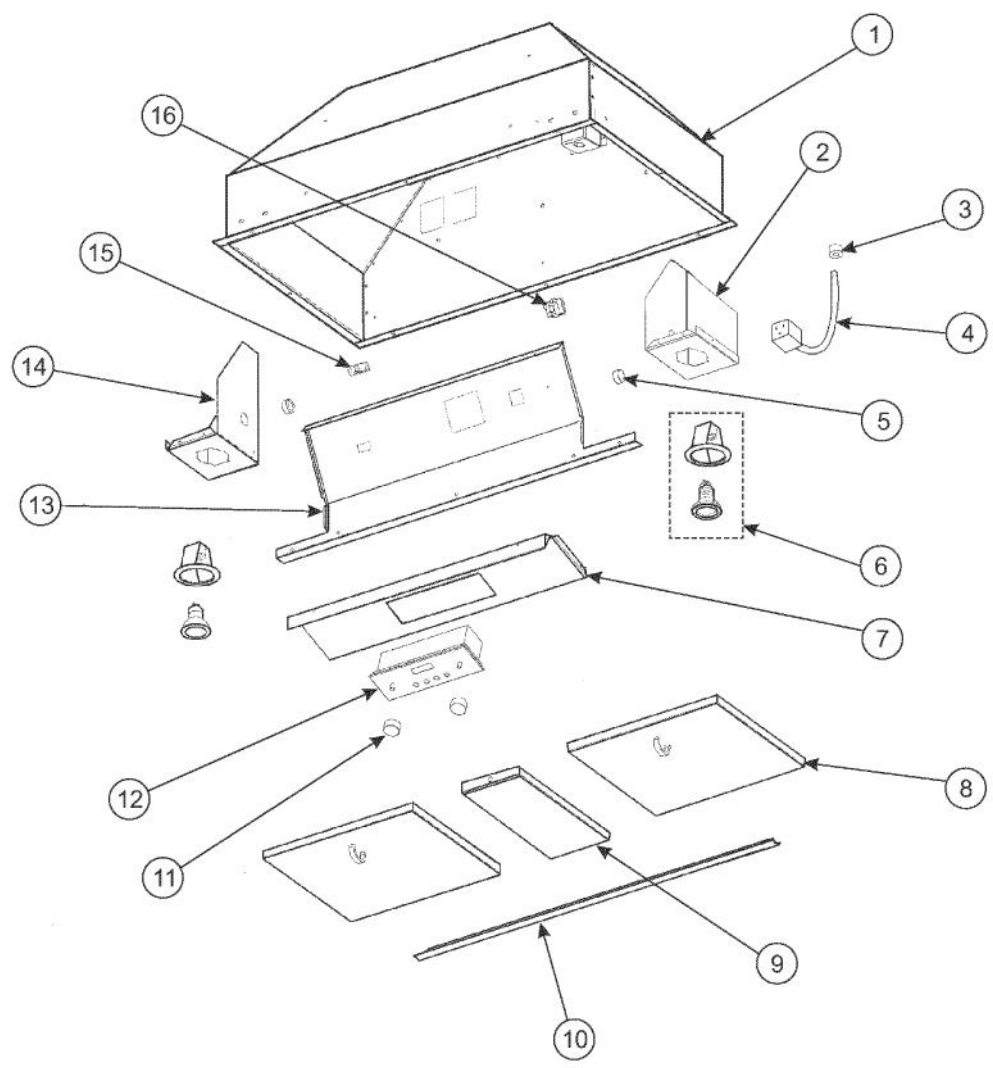

This Owner's Manual is provided and hosted by [Appliance Factory Parts](#).

VIKING DBCV42821 Owner's Manual

[Shop genuine replacement parts for VIKING
DBCV42821](#)

[Find Your VIKING Range Hoods Parts - Select From 411 Models](#)

----- Manual continues below -----

Ref #	Part Number	Qty.	Description
1	UNSERVICEABLE	1	OVEN CAVITY, ASM 36
2	B2008711	1	I/S SIDE PANEL - RH
3	PE070204	1	HEYCO STRAIN RELIEF - 7-P2
4	PE070205	1	3 PRONG FEMALE SUPPLY CORD
5	PD040005	2	SNAP BUSHING - 7/8
6	PE050064	2	LIGHT ASSEMBLY
7	B2008183	1	42 CONTROL PANEL DBCV4282
8	G31010266	2	30/42 FILTER ASSEMBLY 11.75 X 10.375
9	B2008199	1	FILTER SPACER DBCV3682 6.5 X 10.75
10	B2008187	1	42 FILTER SUPPORT DBCV4282
11	PA010089	2	KNOB (DESIGNER SERIES HOOD)
12	024862-000	1	FAN MOTOR CONTROL W/TIMER
13	004076-000	1	CONTROL PANEL TOP (DBC4282/DICV42)
14	B2008712	1	42 HOOD I/S SIDE LH DBCV4282
15	PE070196	1	FEMALE SOCKET (2 PRONG)
16	PE070197	1	MALE SOCKET (3 PRONG)
NI	PD020010	1	10 X 3/8 GREEN GROUNDING SCREW
NI	PD030010	4	NO.10-24 KEPS NUT
NI	PD020139	8	NO.8 X 1/2 P.H. FLAT TOP TRUSS U/C NO.2 TYPE AB 30 SS/...
NI	PD020032	26	SRW-8(A)X3/8PH.WFR HD 7/16DIAXNICL
NI	PC040010	27	POP RIVET