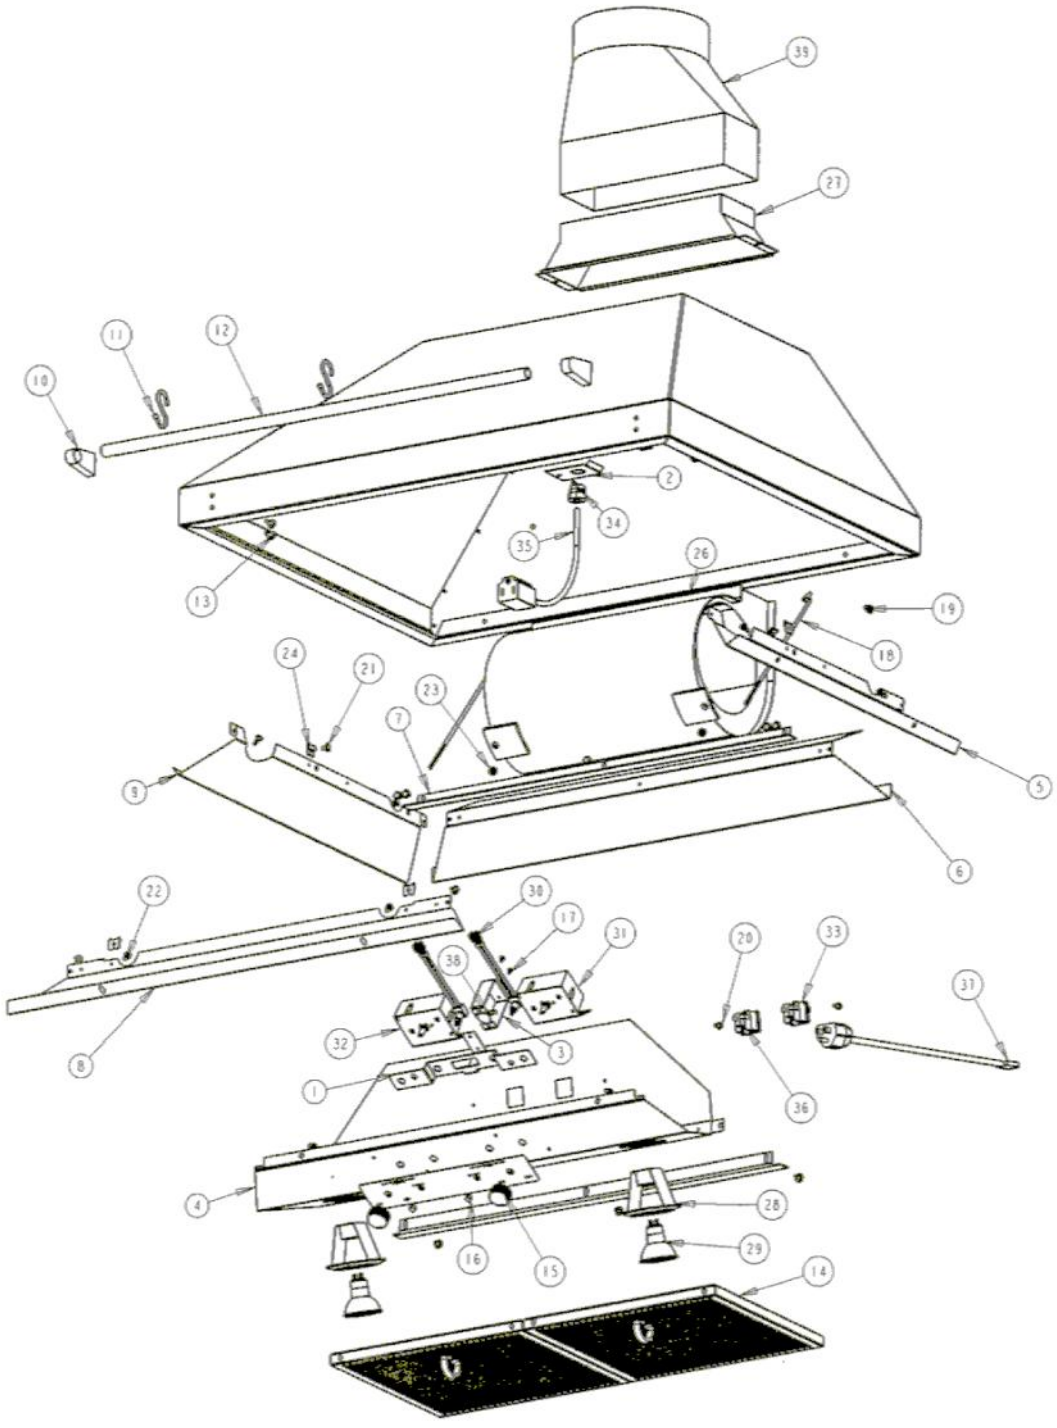

This Owner's Manual is provided and hosted by [Appliance Factory Parts](#).

VIKING DCH3042 Owner's Manual

[Shop genuine replacement parts for VIKING DCH3042](#)

[Find Your VIKING Range Hoods Parts - Select From 411 Models](#)

----- Manual continues below -----

Ref #	Part Number	Qty.	Description
1	A20010270		LT/FAN SWITCH BRKT (DCH30/36)
2	A2003826		ROUGH IN BOX COVER (VWH30/3610)
3	A2103810		THERMODISC BRACKET
4	B20010259		CONTROL PANEL (DCH3042)
5	B2004667		I/S SIDE PANEL RH (DTWS/L/N DSWB)
6	B2004691		30 I/S REAR PANEL
7	B2004693		30 FILTER SUPT. FRONT/REAR
8	B2004695		30 FRONT I/S PANEL
9	B2005027		I/S SIDE PANEL LH (DTWS/L/N DSWB)
10	PE030054		END CAP - SS
	PE030055		END CAP - BR
11	PE030076		CHROME S HOOKS REPL PV100012SS
	PE030077		BR `S` HOOKS REPL PV100012BR
12	F0003873		ACCESSORY RAIL - SS
	F0003869		ACCESSORY RAIL - BR
13	PD010003		10-24 X 1/2 PH.TR.HD.SERD.M.S.
14	G31010266		30/42 FILTER ASSEMBLY 11.75 X 10.375
15	PA010089		KNOB (DESIGNER SERIES HOOD)
16	PA010093		DESIGNER OVEN LT SWITCH KNOB
17	PC040010		POP RIVET
18	PD010035		BLOWER MTG ROD NO.10-24 99420464
19	PD020004		10X3/8PH.HD.TYPE 25 REPL PD040125
20	PD020010		10 X 3/8 GREEN GROUNDING SCREW
21	PD020032		SRW-8(A)X3/8PH.WFR HD 7/16DIA XNCL
22	PD020087		10 X 1/2 PAN PH. TEK ZINC
23	PD030010		NO.10-24 KEPS NUT
24	PD030059		TINNERMAN CLIP
25	PE040232		CONTROL PANEL W/ GRAPHICS (DCH30/36)
26	PE050042		BLOWER INT 460 CFM 97007542
27	PE050043		DAMPER/TRANSITION 460 CFM 97006078
28	PE050064		LIGHT ASSEMBLY
29	PE050081		50 WATT HALOGEN BULB
30	PE050168		DCH FAN/LIGHT SWITCH (DCH30/36)
31	PE050169		BLOWER CONTROL (DCH30/36)
32	PE050170		LIGHT CONTROL (VIH54/66 DCH30/36 VCIH54/66)
33	PE070197		MALE SOCKET (3 PRONG)
34	PE070204		HEYCO STRAIN RELIEF - 7-P2
35	PE070205		3 PRONG FEMALE SUPPLY CORD
36	PE070541		3-PRONG FEMALE SOCKET
37	PE070542		3-PRONG MALE CORD W/AMP CON
38	PJ030014		HEAT SENSOR (N.O.) 160 DEG.
39	PM010045		3 1/4 X 10 RECT. TO 7 DIA(TRANS)