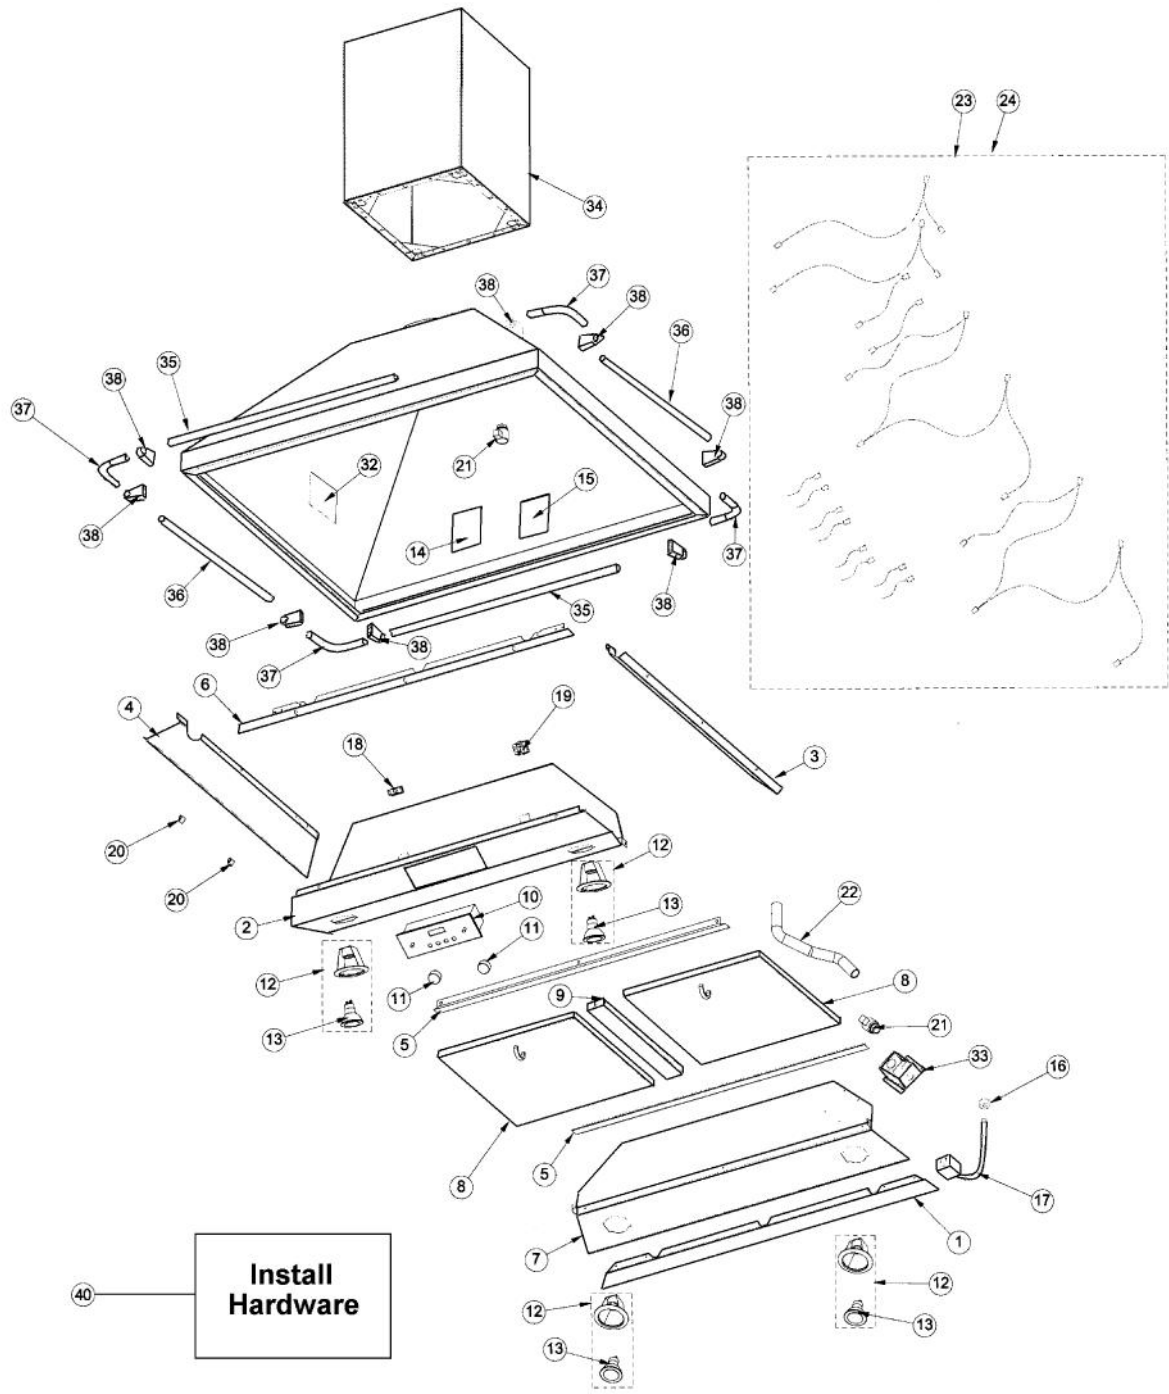

# VIKING DCIH3604 Owner's Manual

[Shop genuine replacement parts for VIKING DCIH3604](#)

[Find Your VIKING Range Hoods Parts - Select From 411 Models](#)

----- Manual continues below -----

Ref #	Part Number	Qty.	Description
1	B2007334		I/S PANEL REAR (DCIH3604)
2	B2007333		36" FRONT CONTROL PANEL - VIKING
	B2007335		36" FRONT CONTROL PANEL - ULTRALINE
3	B2007323		I/S SIDE PANEL - RH
4	B2007324		I/S SIDE PANEL - LH
5	B2004673		FILTER SUPT. FRONT/REAR
6	B2004675		36 FRONT I/S PANEL
7	B2007337		CONTROL PANEL REAR (DCIH3604)
8	029586-000	2	DCIH FILTER ASM
9	B2007379		FILTER SPACER (DCIH3604) 1.75 X 14.25
10	PE050171		SS DESIGNER BLOWER/LIGHT CONTROL
11	PA010089		KNOB (DESIGNER SERIES HOOD)
12	PE050064		LIGHT ASSEMBLY
13	PE050081		50 WATT HALOGEN BULB
14	PE020058		RATING LABEL (ADHESIVE)
15	PF030337		HOOD WARNING LABEL
16	PE070204		HEYCO STRAIN RELIEF - 7-P2
17	PE070205		3 PRONG FEMALE SUPPLY CORD
18	PE070196		FEMALE SOCKET (2 PRONG)
19	PE070197		MALE SOCKET (3 PRONG)
20	PE070357		ADHESIVE WIRE CLIP (DCIH)
21	PE070358		SNAP IN FLEXIBLE CONDUIT CLAMP(DCIH)
22	PE070359		1/2" FLEXIBLE CONDUIT
23	PE070386		DCIH36/42 WIRE HARNESS
24	N/A		HEAT SHIELD - MUST ORDER ITEM NO. 11
25	PD020010		10 X 3/8 GREEN GROUNDING SCREW
26	PD030010		NO.10-24 KEPS NUT
27	PD020087		10 X 1/2 PAN PH. TEK ZINC
28	PD020100		NO.8 X 7/16 PHILLIP HD KNIFE SCREW
29	PD030059		TINNERMAN CLIP
30	PD020032		SRW-8(A)X3/8PH.WFR HD 7/16DIAXNCL
31	PC040010		POP RIVET
32	PF030468		COMPONENT WIRING LABEL
33	A2004678		DCWH ROUGH IN BOX
34	DCCI3608BK		36"/42" DUCT COVER ASSY. - BK (HEIGHT - 16")
	DCCI3608BT		36"/42" DUCT COVER ASSY. - BT(HEIGHT - 16")
	DCCI3608GG		36"/42" DUCT COVER ASSY. - GG(HEIGHT - 16")
	DCCI3608SG		36"/42" DUCT COVER ASSY. - SG(HEIGHT - 16")
	DCCI3608SS		36"/42" DUCT COVER ASSY. - SS (HEIGHT - 16")
	DCCI3608WH		36"/42" DUCT COVER ASSY. - WH (HEIGHT - 16")
	DCCI3609BK		36"/42" DUCT COVER ASSY. - BK (HEIGHT - 28")
	DCCI3609BT		36"/42" DUCT COVER ASSY. - BT (HEIGHT - 28")
	DCCI3609GG		36"/42" DUCT COVER ASSY. - GG (HEIGHT - 28")
	DCCI3609SG		36"/42" DUCT COVER ASSY. - SG (HEIGHT - 28")
	DCCI3609SS		36"/42" DUCT COVER ASSY. - SS (HEIGHT - 28")
	DCCI3609WH		36"/42" DUCT COVER ASSY. - WH (HEIGHT - 28")
	DCCI3610BK		36"/42" DUCT COVER ASSY. - BK (HEIGHT - 40")
	DCCI3610BT		36"/42" DUCT COVER ASSY. - BT (HEIGHT - 40")
	DCCI3610GG		36"/42" DUCT COVER ASSY. - GG (HEIGHT - 40")
	DCCI3610SG		36"/42" DUCT COVER ASSY. - SG (HEIGHT - 40")
	DCCI3610SS		36"/42" DUCT COVER ASSY. - SS (HEIGHT - 40")
	DCCI3610WH		36"/42" DUCT COVER ASSY. - WH (HEIGHT - 40")
35	PE030059		36 BRASS ACCESSORY RAIL
	PE030058		36 ACCESSORY RAIL SS
36	PE030120		ACCESSORY RAIL - SS
	F1003869		30" ACCESSORY RAIL - BR
37	PE030057		90 DEG.ELBOW BR REPL PV100011BR
	PE030056		90 DEG.ELBOWSS REPL PV100011SS
38	PE030053		MIDDLE RAIL SUPPORT - BR
	PE030052		SUPPORT TUBE, HOLE THROUGH