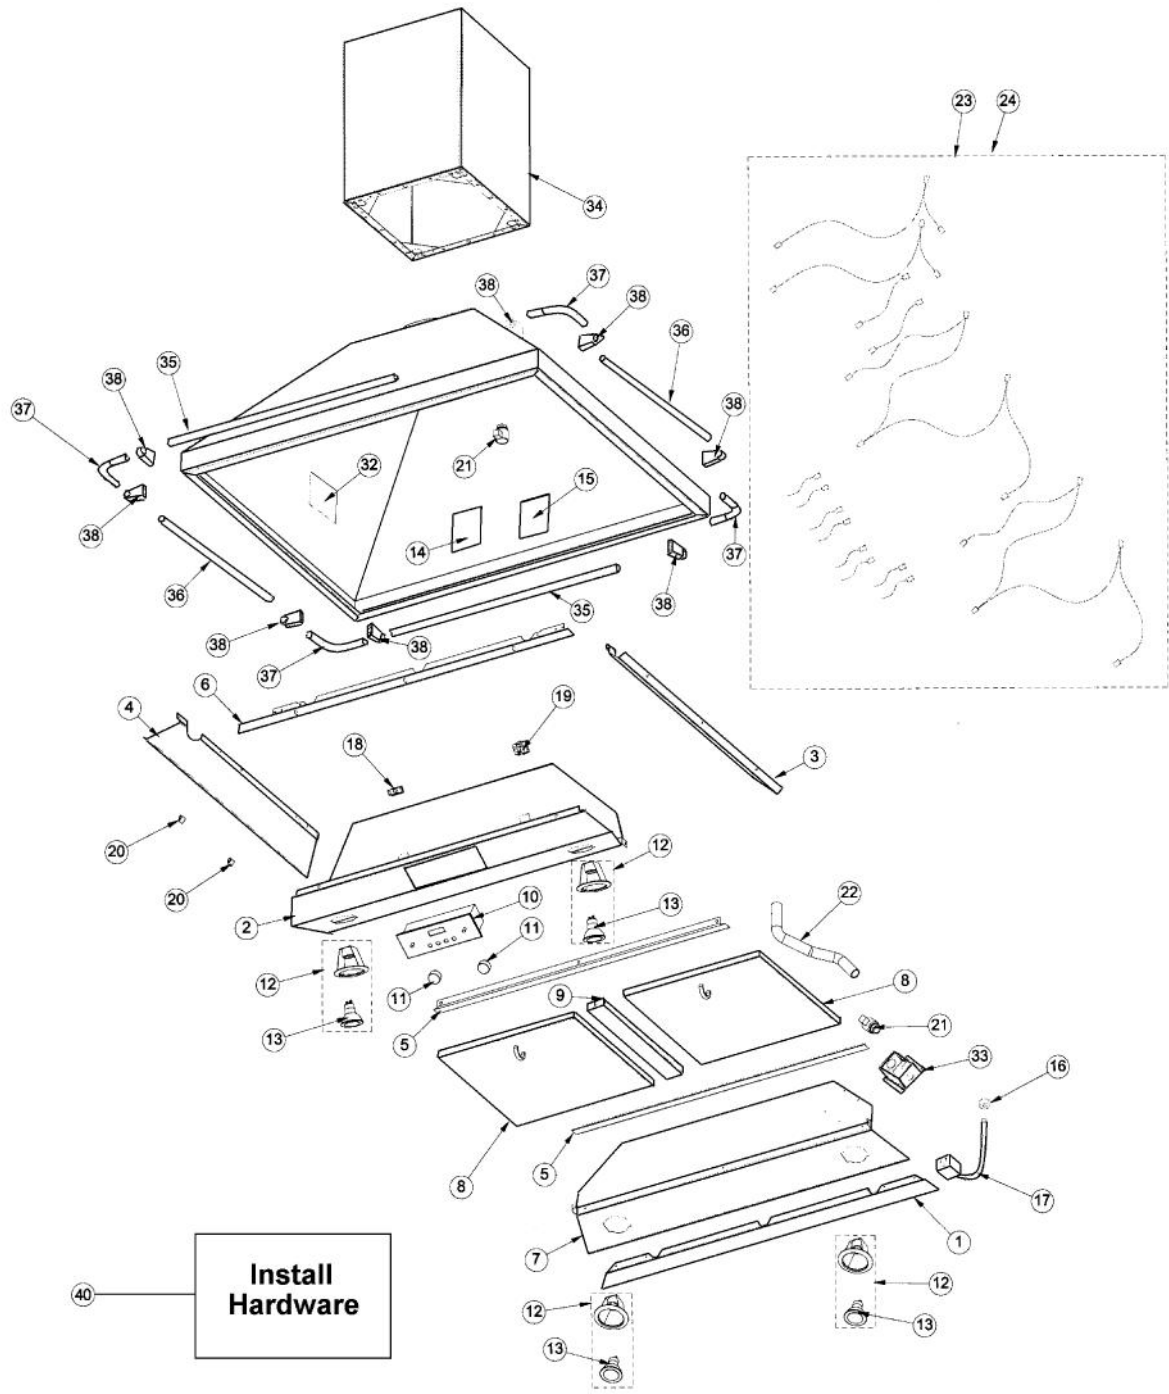

----- Manual continues below -----

Ref #	Part Number	Qty.	Description
1	B2007342		I/S PANEL REAR (DCIH4204)
2	B2007341		CONTROL PANEL FRONT (DCIH4204)
	B2007343		42" FRONT CONTROL PANEL - ULTRALINE
3	B2007323		I/S SIDE PANEL - RH
4	B2007324		I/S SIDE PANEL - LH
5	B2004673		FILTER SUPT. FRONT/REAR
6	B2004675		36 FRONT I/S PANEL
7	B2007345		CONTROL PANEL REAR (DCIH4204)
8	029586-000		DCIH FILTER ASM
9	B2007388		FILTER SPACER (DCIH4204) 7.5 X 14.125
10	PE050171		SS DESIGNER BLOWER/LIGHT CONTROL
11	PA010089		KNOB (DESIGNER SERIES HOOD)
12	PE050064		LIGHT ASSEMBLY
13	PE050081		50 WATT HALOGEN BULB
14	PE020058		RATING LABEL (ADHESIVE)
15	PF030337		HOOD WARNING LABEL
16	PE070204		HEYCO STRAIN RELIEF - 7-P2
17	PE070205		3 PRONG FEMALE SUPPLY CORD
18	PE070196		FEMALE SOCKET (2 PRONG)
19	PE070197		MALE SOCKET (3 PRONG)
20	PE070357		ADHESIVE WIRE CLIP (DCIH)
21	PE070358		SNAP IN FLEXIBLE CONDUIT CLAMP(DCIH)
22	PE070359		1/2" FLEXIBLE CONDUIT
23	PE070386		DCIH36/42 WIRE HARNESS
24	N/A		HEAT SHIELD - MUST ORDER ITEM NO. 11
25	PD020010		10 X 3/8 GREEN GROUNDING SCREW
26	PD030010		NO.10-24 KEPS NUT
27	PD020087		10 X 1/2 PAN PH. TEK ZINC
28	PD020100		NO.8 X 7/16 PHILLIP HD KNIFE SCREW
29	PD030059		TINNERMAN CLIP
30	PD020032		SRW-8(A)X3/8PH.WFR HD 7/16DIAXNICL
31	PC040010		POP RIVET
32	PF030468		COMPONENT WIRING LABEL
33	A2004678		DCWH ROUGH IN BOX
34	DCCI3608BK		36" / 42" DUCT COVER ASSY. - BK (HEIGHT - 16")
	DCCI3608BT		36" / 42" DUCT COVER ASSY. - BT (HEIGHT - 16")
	DCCI3608GG		36" / 42" DUCT COVER ASSY. - GG (HEIGHT - 16")
	DCCI3608SG		36" / 42" DUCT COVER ASSY. - SG (HEIGHT - 16")
	DCCI3608SS		36" / 42" DUCT COVER ASSY. - SS (HEIGHT - 16")
	DCCI3608WH		36" / 42" DUCT COVER ASSY. - WH (HEIGHT - 16")
	DCCI3609BK		36" / 42" DUCT COVER ASSY. - BK (HEIGHT - 28")
	DCCI3609BT		36" / 42" DUCT COVER ASSY. - BT (HEIGHT - 28")
	DCCI3609GG		36" / 42" DUCT COVER ASSY. - GG (HEIGHT - 28")
	DCCI3609SG		36" / 42" DUCT COVER ASSY. - SG (HEIGHT - 28")
	DCCI3609SS		36" / 42" DUCT COVER ASSY. - SS (HEIGHT - 28")
	DCCI3609WH		36" / 42" DUCT COVER ASSY. - WH (HEIGHT - 28")
	DCCI3610BK		36" / 42" DUCT COVER ASSY. - BK (HEIGHT - 40")
	DCCI3610BT		36" / 42" DUCT COVER ASSY. - BT (HEIGHT - 40")
	DCCI3610GG		36" / 42" DUCT COVER ASSY. - GG (HEIGHT - 40")
	DCCI3610SG		36" / 42" DUCT COVER ASSY. - SG (HEIGHT - 40")
	DCCI3610SS		36" / 42" DUCT COVER ASSY. - SS (HEIGHT - 40")
	DCCI3610WH		36" / 42" DUCT COVER ASSY. - WH (HEIGHT - 40")
35	PE030121		ACCESSORY RAIL - SS
	F1003870		42" ACCESSORY RAIL - BR
36	PE030120		ACCESSORY RAIL - SS
	F1003869		30" ACCESSORY RAIL - BR
37	PE030057		90 DEG. ELBOW BR REPL PV100011BR
	PE030056		90 DEG. ELBOWSS REPL PV100011SS
38	PE030053		MIDDLE RAIL SUPPORT - BR
	PE030052		SUPPORT TUBE, HOLE THROUGH