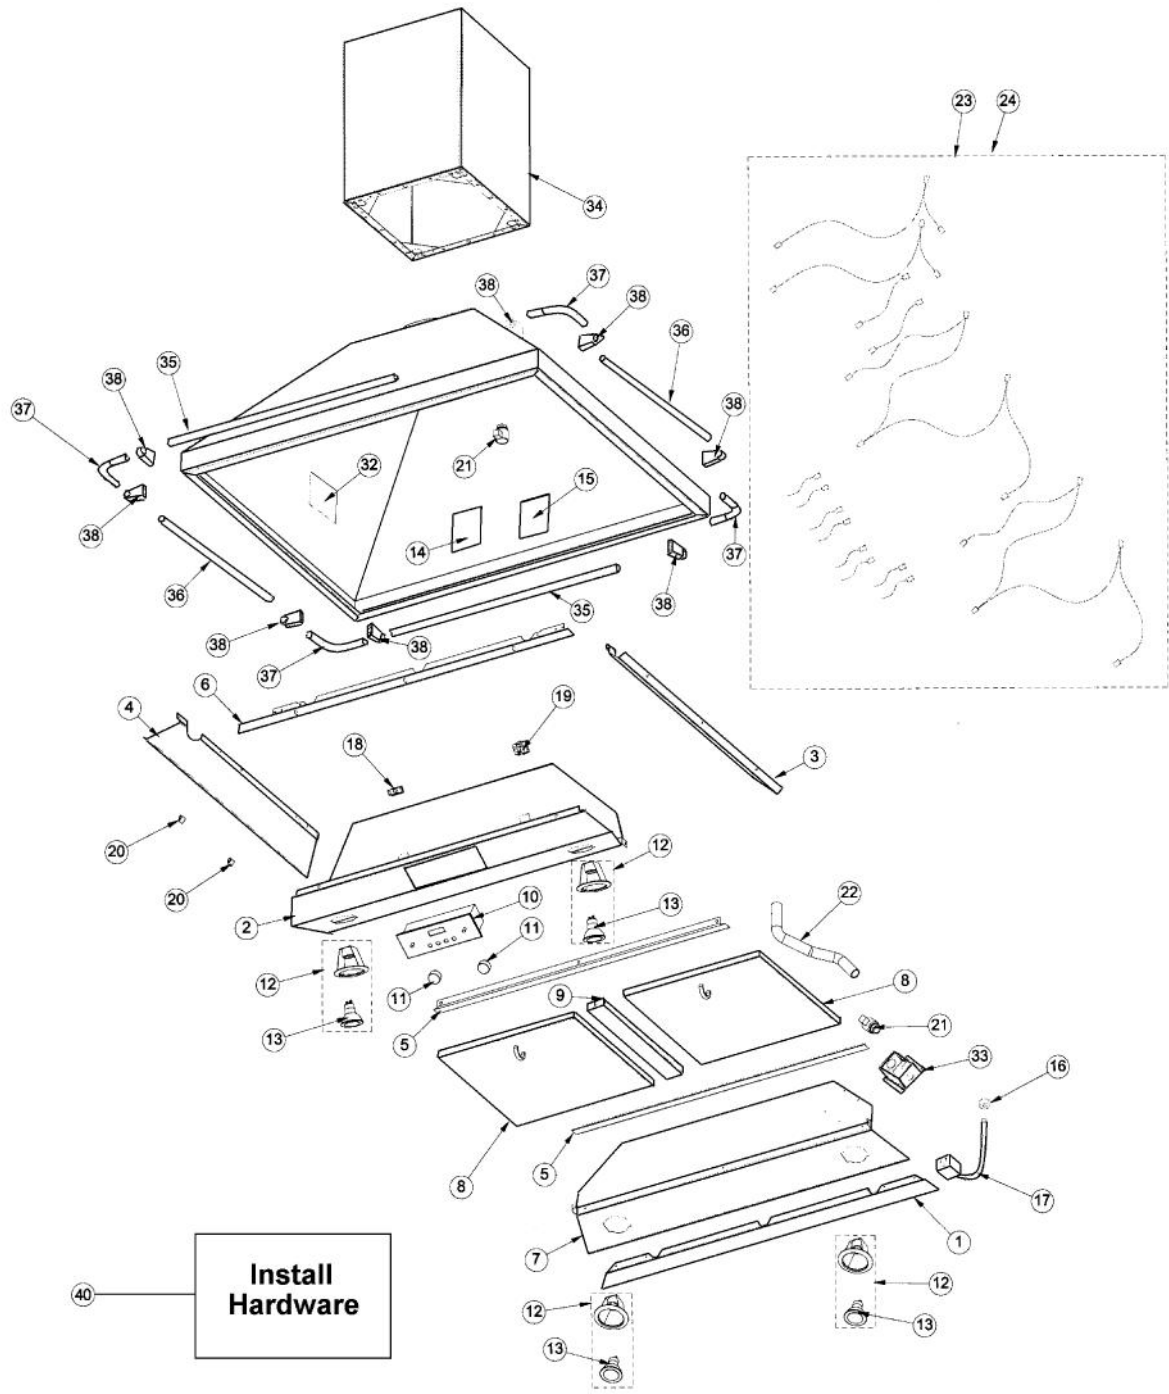

# VIKING DCIH5404 Owner's Manual

[Shop genuine replacement parts for VIKING DCIH5404](#)

[Find Your VIKING Range Hoods Parts - Select From 411 Models](#)

----- Manual continues below -----

Ref #	Part Number	Qty.	Description
1	B2007321		I/S PANEL FRONT (DCIH5404)
2	B2007317		CONTROL PANEL FRONT (DCIH5404)
	B2007336		54`` FRONT CONTROL PANEL - ULTRALINE
3	B2007323		I/S SIDE PANEL - RH
4	B2007324		I/S SIDE PANEL - LH
5	B2007320		FILTER SUPT FRONT/REAR (DCIH5404)
6	B2007321		I/S PANEL FRONT (DCIH5404)
7	B2007325		CONTROL PANEL REAR (DCIH5404)
8	029586-000		DCIH FILTER ASM
9	B2007389		FILTER SPACER (DCIH5404) 2.875 X 14.125
10	PE050171		SS DESIGNER BLOWER/LIGHT CONTROL
11	PA010089		KNOB (DESIGNER SERIES HOOD)
12	PE050064		LIGHT ASSEMBLY
13	PE050081		50 WATT HALOGEN BULB
14	PE020058		RATING LABEL (ADHESIVE)
15	PF030337		HOOD WARNING LABEL
16	PE070204		HEYCO STRAIN RELIEF - 7-P2
17	PE070205		3 PRONG FEMALE SUPPLY CORD
18	PE070196		FEMALE SOCKET (2 PRONG)
19	PE070197		MALE SOCKET (3 PRONG)
20	PE070357		ADHESIVE WIRE CLIP (DCIH)
21	PE070358		SNAP IN FLEXIBLE CONDUIT CLAMP(DCIH)
22	PE070359		1/2`` FLEXIBLE CONDUIT
23	N/A		HEAT SHIELD - MUST ORDER ITEM NO. 11
24	PE070387		DCIH54 WIRE HARNESS
25	PD020010		10 X 3/8 GREEN GROUNDING SCREW
26	PD030010		NO.10-24 KEPS NUT
27	PD020087		10 X 1/2 PAN PH. TEK ZINC
28	PD020100		NO.8 X 7/16 PHILLIP HD KNIFE SCREW
29	PD030059		TINNERMAN CLIP
30	PD020032		SRW-8(A)X3/8PH.WFR HD 7/16DIAXNCL
31	PC040010		POP RIVET
32	PF030468		COMPONENT WIRING LABEL
33	A2004678		DCWH ROUGH IN BOX
34	DCCI5408BK		54`` DUCT COVER ASSY. - BK (HEIGHT - 16``)
	DCCI5408BT		54`` DUCT COVER ASSY. - BT (HEIGHT - 16``)
	DCCI5408GG		54`` DUCT COVER ASSY. - GG (HEIGHT - 16``)
	DCCI5408SG		54`` DUCT COVER ASSY. - SG (HEIGHT - 16``)
	DCCI5408SS		54`` DUCT COVER ASSY. - SS (HEIGHT - 16``)
	DCCI5408WH		54`` DUCT COVER ASSY. - WH (HEIGHT - 16``)
	DCCI5409BK		54`` DUCT COVER ASSY. - BK (HEIGHT - 28``)
	DCCI5409BT		54`` DUCT COVER ASSY. - BT (HEIGHT - 28``)
	DCCI5409GG		54`` DUCT COVER ASSY. - GG (HEIGHT - 28``)
	DCCI5409SG		54`` DUCT COVER ASSY. - SG (HEIGHT - 28``)
	DCCI5409SS		54`` DUCT COVER ASSY. - SS (HEIGHT - 28``)
	DCCI5409WH		54`` DUCT COVER ASSY. - WH (HEIGHT - 28``)
	DCCI5410BK		54`` DUCT COVER ASSY. - BK (HEIGHT - 40``)
	DCCI5410BT		54`` DUCT COVER ASSY. - BT (HEIGHT - 40``)
	DCCI5410GG		54`` DUCT COVER ASSY. - GG (HEIGHT - 40``)
	DCCI5410SG		54`` DUCT COVER ASSY. - SG (HEIGHT - 40``)
	DCCI5410SS		54`` DUCT COVER ASSY. - SS (HEIGHT - 40``)
	DCCI5410WH		54`` DUCT COVER ASSY. - WH (HEIGHT - 40``)
35	PE030122		54 FRONT/REAR ACCESS RAILSSX
	F1003871		54`` ACCESSORY RAIL - BR
36	PE030120		ACCESSORY RAIL - SS
	F1003869		30`` ACCESSORY RAIL - BR
37	PE030057		90 DEG.ELBOW BR REPL PV100011BR
	PE030056		90 DEG.ELBOWSS REPL PV100011SS
38	PE030053		MIDDLE RAIL SUPPORT - BR
	PE030052		SUPPORT TUBE, HOLE THROUGH