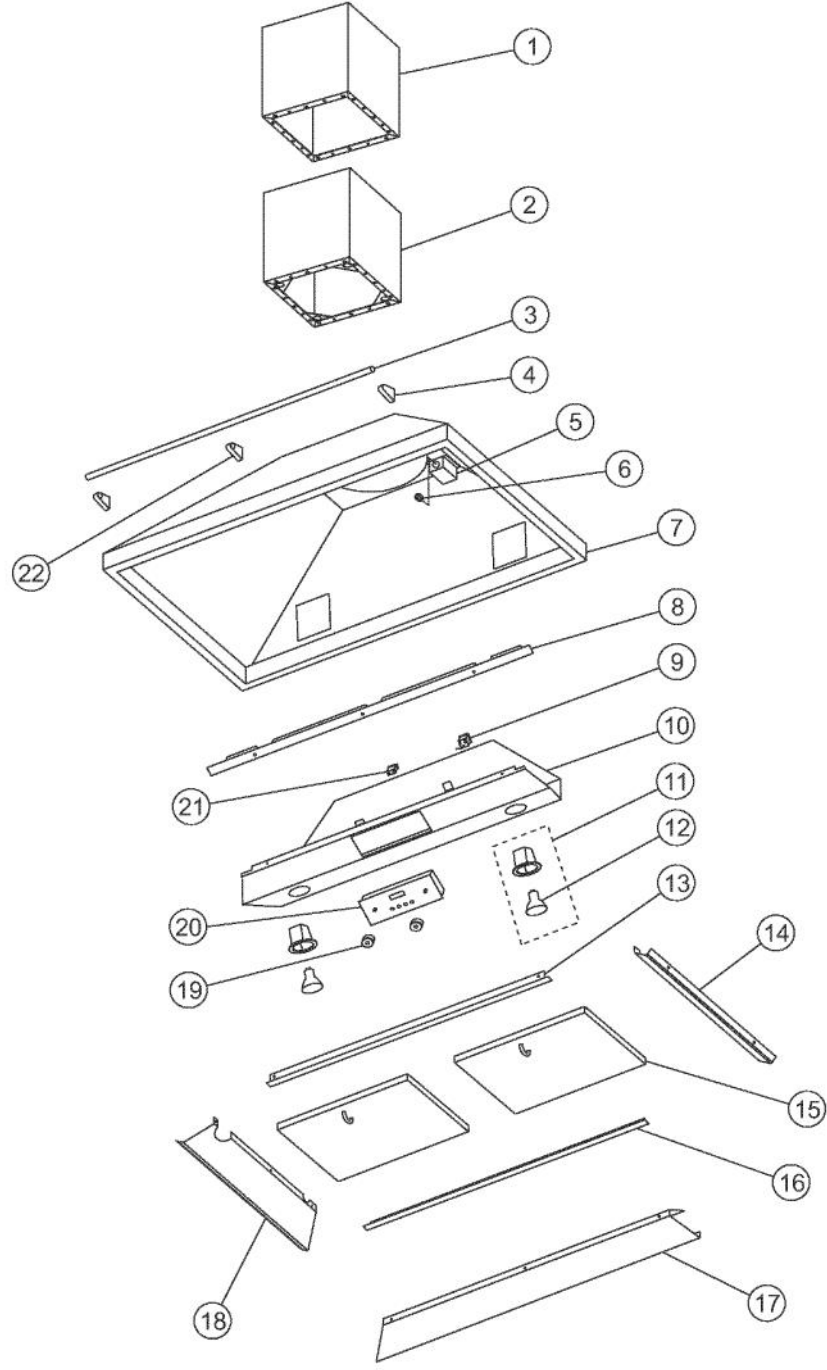

----- Manual continues below -----

Ref #	Part Number	Qty.	Description
1	G3105022SS	1	DUCT COVER TOP ASSY 10X12 (DCWH/L30)
1	G9005022AR	1	DUCT CVR TOP DCWH/L 3042 AR
1	G9005022BK	1	DUCT COVER TOP - BK
1	G9005022BT	1	DUCT COVER TOP - BT
1	G9005022BU	1	DUCT CVR TOP DCWH/L 3042 BU
1	G9005022CB	1	DUCT CVR TOP DCWH/L 3042 CB
1	G9005022CH	1	DUCT CVR TOP DCWH/L 3042 CH
1	G9005022CW	1	DUCT CVR TOP DCWH/L 3042 CW
1	G9005022GG	1	DUCT CVR TOP (DCWH/L 3042)XGGX
1	G9005022GM	1	DUCT CVR TOP DCWH/L 3042 GM
1	G9005022IB	1	DUCT CVR TOP DCWH/L 3042 IB
1	G9005022LE	1	DUCT CVR TOP DCWH/L 3042 LE
1	G9005022MJ	1	DUCT CVR TOP DCWH/L 3042 MJ
1	G9005022MS	1	DUCT CVR TOP DCWH/L 3042 MS
1	G9005022OG	1	DUCT CVR TOP DCWH/L 3042 OG
1	G9005022PL	1	DUCT CVR TOP DCWH/L 3042 PL
1	G9005022PM	1	DUCT CVR TOP DCWH/L 3042 PM
1	G9005022RR	1	DUCT CVR TOP DCWH/L 3042 RR
1	G9005022SA	1	DUCT CVR TOP DCWH/L 3042 SA
1	G9005022SE	1	DUCT CVR TOP DCWH/L 3042 SE
1	G9005022SG	1	DUCT COVER TOP - SG
1	G9005022TP	1	DUCT CVR TOP DCWH/L 3042 TP
1	G9005022VB	1	DUCT CVR TOP DCWH/L 3042 VB
1	G9005022WH	1	DUCT CVR TOP (DCWH/L 3042)XWHX
2	G3106249SS	1	DUCT CVR BTM ASSY 10X12 (DCWH/L3042)XSSX
2	G3106249AR	1	DUCT COVER BOTTOM - AR
2	G3106249BK	1	DUCT COVER BOTTOM - BK
2	G3106249BT	1	DUCT COVER BOTTOM - BT
2	G3106249BU	1	DUCT COVER BOTTOM - BU
2	G3106249CB	1	DUCT COVER BOTTOM - CB
2	G3106249CH	1	DUCT COVER BOTTOM - CH
2	G3106249CW	1	DUCT COVER BOTTOM - CW
2	G3106249GG	1	DUCT COVER BOTTOM - GG
2	G3106249GM	1	DUCT COVER BOTTOM - GM
2	G3106249IB	1	DUCT COVER BOTTOM - IB
2	G3106249LE	1	DUCT COVER BOTTOM - LE
2	G3106249MJ	1	DUCT COVER BOTTOM - MJ
2	G3106249MS	1	DUCT COVER BOTTOM - MS
2	G3106249OG	1	DUCT COVER BOTTOM - OG
2	G3106249PL	1	DUCT COVER BOTTOM - PL
2	G3106249PM	1	DUCT COVER BOTTOM - PM
2	G3106249RR	1	DUCT COVER BOTTOM - RR
2	G3106249SA	1	DUCT COVER BOTTOM - SA
2	G3106249SE	1	DUCT COVER BOTTOM - SE
2	G3106249SG	1	DUCT COVER BOTTOM - SG
2	G3106249TP	1	DUCT COVER BOTTOM - TP
2	G3106249VB	1	DUCT COVER BOTTOM - VB
2	G3106249WH	1	DUCT COVER BOTTOM - WH
3	PE030120	1	ACCESSORY RAIL - SS
4	PE030054	2	END CAP - SS
4	PE030055	2	END CAP - BR
5	A2004678	1	DCWH ROUGH IN BOX
6	PE070204	1	HEYCO STRAIN RELIEF - 7-P2
7	G3005032SS	1	30 DCWH CANOPY ASSEMBLY
8	B2004695	1	30 FRONT I/S PANEL
9	PE070197	1	MALE SOCKET (3 PRONG)
10	B2004692	1	30 CONTROL PANEL
11	PE050064	2	LIGHT ASSEMBLY
12	PE050081	2	50 WATT HALOGEN BULB
13	B2004693	1	30 FILTER SUPT. FRONT/REAR