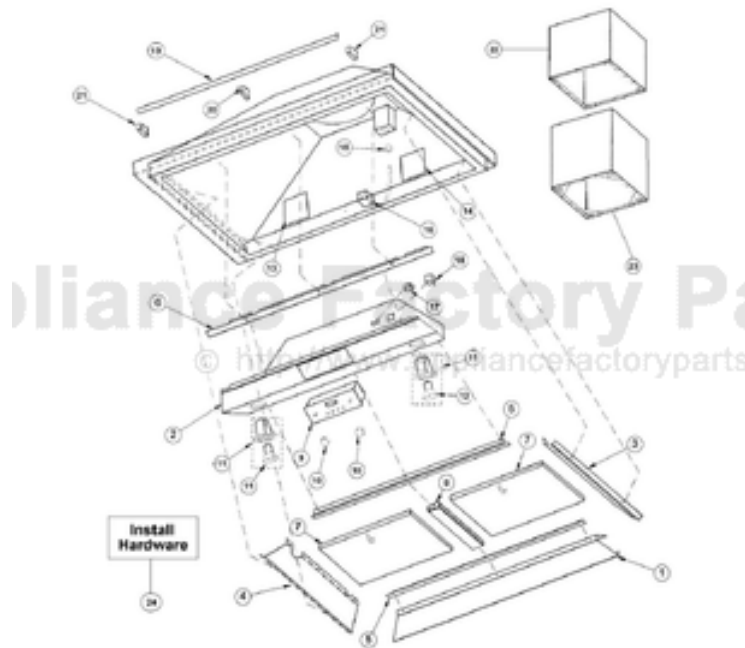

[Find Your VIKING Range Hoods Parts - Select From 411 Models](#)

----- Manual continues below -----