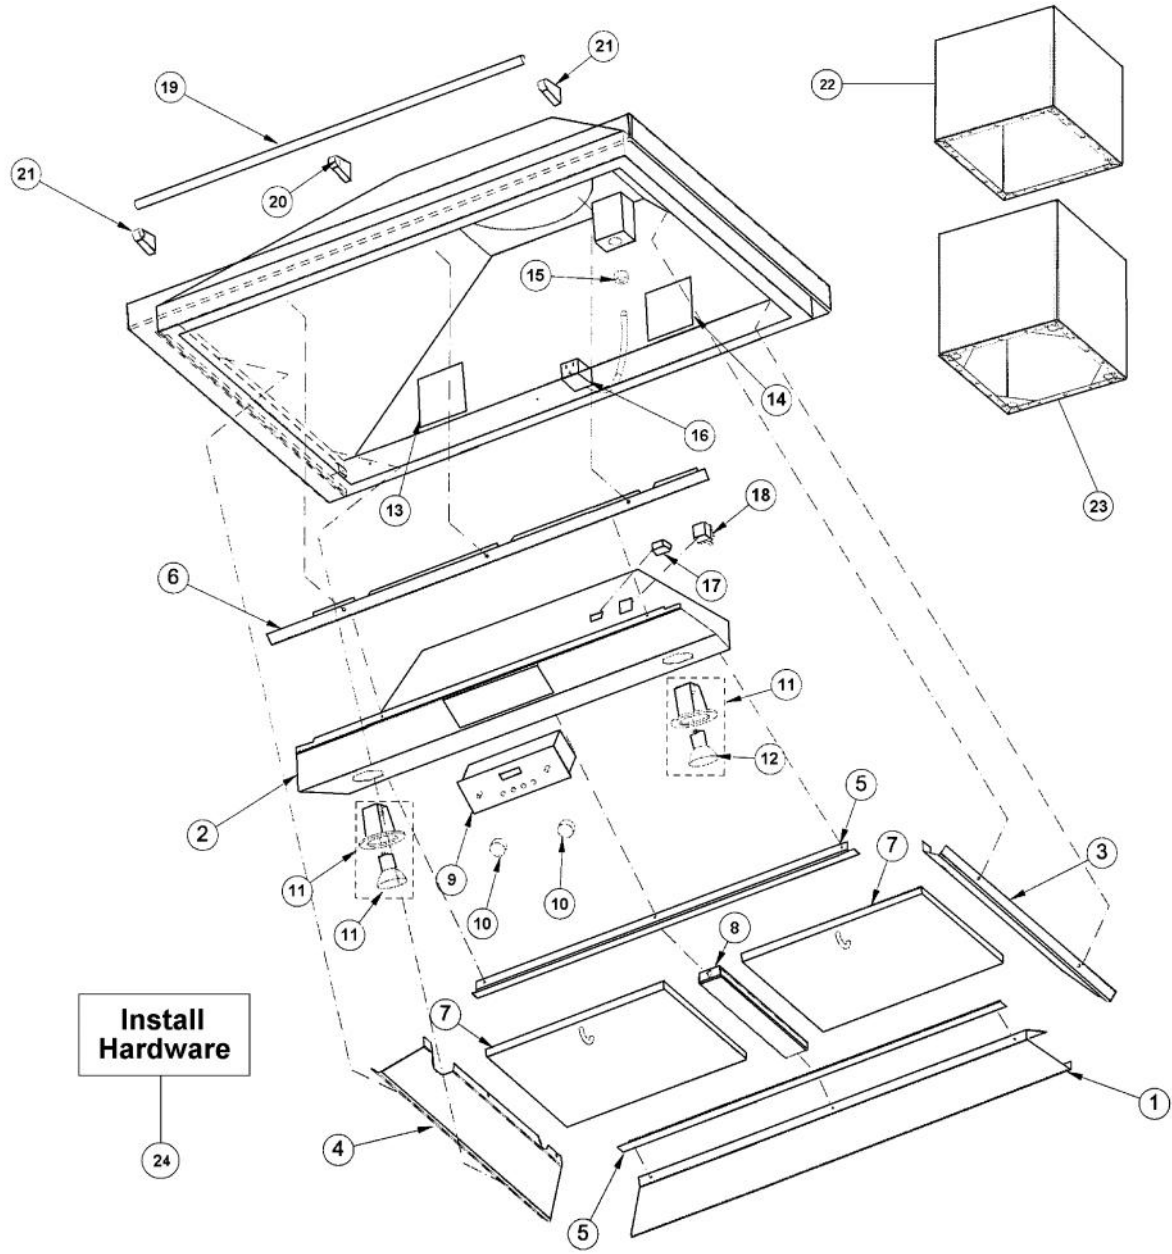

----- Manual continues below -----

Ref #	Part Number	Qty.	Description
1	B2004681		48 REAR I/S PANEL
2	B2004682		48 CONTROL PANEL
3	B2004667		I/S SIDE PANEL RH (DTWS/L/N DSWB) (BEFORE 7/25/03)
	B2007323		I/S SIDE PANEL - RH (AFTER 7/25/03)
4	B2005027		I/S SIDE PANEL LH (DTWS/L/N DSWB) (BEFORE 7/25/03)
	B2007324		I/S SIDE PANEL - LH (AFTER 7/25/03)
5	B2004683		FILTER SUPPORT FRONT/REAR
6	B2004685		48 FRONT I/S PANEL
7	G31010268		FILTER ASSEMBLY (DESIGNER) 13.848 X 10.375
8	N/A		O/S DOOR PANEL ASSY (BEFORE 2/15/02)
9	PE050171		SS DESIGNER BLOWER/LIGHT CONTROL
10	PA010089		KNOB (DESIGNER SERIES HOOD)
11	PE050064		LIGHT ASSEMBLY
12	PE050081		50 WATT HALOGEN BULB
13	PE020058		RATING LABEL (ADHESIVE)
14	PF030337		HOOD WARNING LABEL
15	PE070204		HEYCO STRAIN RELIEF - 7-P2
16	PE070205		3 PRONG FEMALE SUPPLY CORD
17	PE070196		FEMALE SOCKET (2 PRONG)
18	PE070197		MALE SOCKET (3 PRONG)
19	PE030067		48 ACCESSORY RAIL BR
	PE030066		48 ACCESSORY RAIL SS
20	PE030053		MIDDLE RAIL SUPPORT - BR
	PE030053		MIDDLE RAIL SUPPORT - BR
21	PE030055		END CAP - BR
	PE030054		END CAP - SS
NI	PE030077		BR `S` HOOKS REPL PV100012BR
	PE030076		CHROME S HOOKS REPL PV100012SS
22	G3105021SS		DUCT CVR TOP ASSY 18X12(DCWH/L4844)
	G9005021BK		DUCT CVR TOP ASSY (DCWH/L 4844)XBKX
	G9005021BT		DUCT CVR TOP (DCWH/L 4844)XBTX
	G9005021GG		DUCT CVR TOP (DCWH/L 4844)XGGX
	G9005021SG		DUCT CVR TOP (DCWH/L 4844)XSGX
	G9005021VH		DUCT CVR TOP (DCWH/L 4844)XVHX
23	G3106246SS	1	DUCT CVR BTM ASSY18X12(DCWH/L4844)
	G9006246BU	1	DUCT CVR BTM DCWH/L 4844 BU
	G9006246MJ	1	DUCT CVR BTM DCWH/L 4844 MJ
	G9006246VB	1	DUCT CVR BTM DCWH/L 4844 VB
	G9006246CB	1	DUCT CVR BTM DCWH/L 4844 CB
	G9006246PL	1	DUCT CVR BTM DCWH/L 4844 PL
	G9006246CH	1	DUCT CVR BTM DCWH/L 4844 CH
	G9006246TP	1	DUCT CVR BTM DCWH/L 4844 TP
	G9006246CW	1	DUCT CVR BTM DCWH/L 4844 CW
	G9006246SA	1	DUCT CVR BTM DCWH/L 4844 SA
	G9006246SE	1	DUCT CVR BTM DCWH/L 4844 SE
	G9006246IB	1	DUCT CVR BTM DCWH/L 4844 IB
	G9006246AR	1	DUCT CVR BTM DCWH/L 4844 AR
	G9006246RR	1	DUCT CVR BTM DCWH/L 4844 RR
24	PD020009		10 X 1 PH. HD. PAN HD. SMS INSTALL HARDWARE - QTY. 6
	PD020002		10 X 1/2 PH.TR.HD.SMS. INSTALL HARDWARE - QTY. 6
	PD010002		10-24 X 3/8 HEX W/HD M.S. INSTALL HARDWARE - QTY. 4
	PD030020		SPRING CLIP - NO.8056201 FKVUD INSTALL HARDWARE - QTY. 4