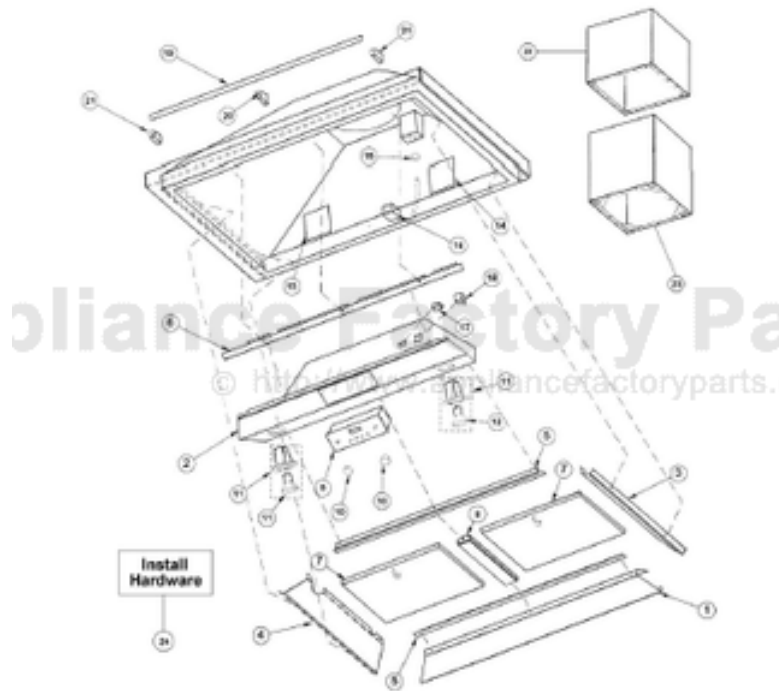

[Find Your VIKING Range Hoods Parts - Select From 411 Models](#)

----- Manual continues below -----