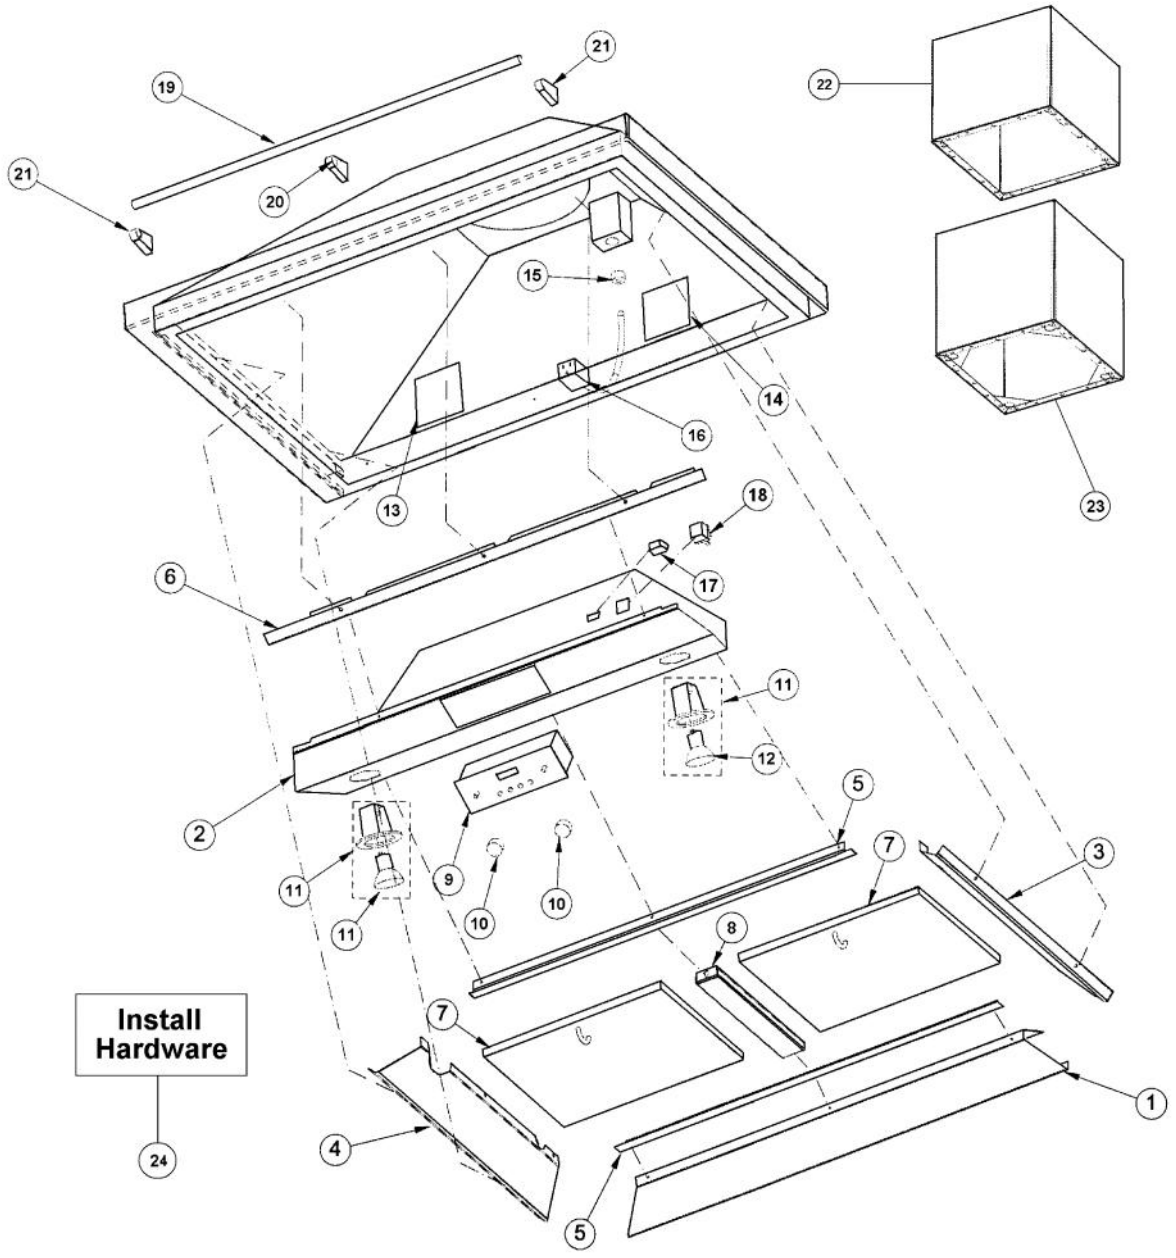

----- Manual continues below -----

Ref #	Part Number	Qty.	Description
1	B2004691		30 I/S REAR PANEL
2	B2004692		30 CONTROL PANEL
3	B2004667		I/S SIDE PANEL RH (DTWS/L/N DSWB) (BEFORE 7/25/03)
NI	B2007323		I/S SIDE PANEL - RH (AFTER 7/25/03)
4	B2005027		I/S SIDE PANEL LH (DTWS/L/N DSWB) (BEFORE 7/25/03)
NI	B2007324		I/S SIDE PANEL - LH (AFTER 7/25/03)
5	B2004693		30 FILTER SUPT. FRONT/REAR
6	B2004695		30 FRONT I/S PANEL
7	G31010266		30/42 FILTER ASSEMBLY 11.75 X 10.375
8	N/A		O/S DOOR PANEL ASSY (BEFORE 2/15/02)
9	PE050171		SS DESIGNER BLOWER/LIGHT CONTROL
10	PA010089		KNOB (DESIGNER SERIES HOOD)
11	PE050064		LIGHT ASSEMBLY
12	PE050081		50 WATT HALOGEN BULB
13	PE020058		RATING LABEL (ADHESIVE)
14	PF030337		HOOD WARNING LABEL
15	PE070204		HEYCO STRAIN RELIEF - 7-P2
16	PE070205		3 PRONG FEMALE SUPPLY CORD
17	PE070196		FEMALE SOCKET (2 PRONG)
18	PE070197		MALE SOCKET (3 PRONG)
19	PE030120		ACCESSORY RAIL - SS
19	F1003869		30" ACCESSORY RAIL - BR
20	PE030053		MIDDLE RAIL SUPPORT - BR
20	PE030053		MIDDLE RAIL SUPPORT - BR
21	PE030055		END CAP - BR
21	PE030054		END CAP - SS
NI	PE030077		BR `S` HOOKS REPL PV100012BR
NI	PE030076		CHROME S HOOKS REPL PV100012SS
22	G3105022SS		DUCT COVER TOP ASSY 10X12 (DCWH/L30)
22	G9005022BK		DUCT COVER TOP - BK
22	G9005022BT		DUCT COVER TOP - BT
22	G9005022GG		DUCT CVR TOP (DCWH/L 3042)XGGX
22	G9005022SG		DUCT COVER TOP - SG
22	G9005022WH		DUCT CVR TOP (DCWH/L 3042)XWHX
23	G3106249SS		DUCT CVR BTM ASSY 10X12 (DCWH/L3042)XSSX
23	G9006249BK		DUCT COVER BOTTOM - BK
23	G9006249BT		DUCT COVER BOTTOM - BT
23	G9006249GG		DUCT CVR BTM (DCWH/L 3042)XGGX
23	G9006249SG		DUCT COVER BOTTOM - SG
23	G9006249WH		DUCT CVR BTM DCWH/L 3042 WH
24	PD020009		10 X 1 PH. HD. PAN HD. SMS INSTALL HARDWARE - QTY. 6
24	PD020002		10 X 1/2 PH.TR.HD.SMS. INSTALL HARDWARE - QTY. 6
24	PD010002		10-24 X 3/8 HEX W/HD M.S. INSTALL HARDWARE - QTY. 4
24	PD030020		SPRING CLIP - NO.8056201 FKVUD INSTALL HARDWARE - QTY. 4
24	PD020010		10 X 3/8 GREEN GROUNDING SCREW INSTALL HARDWARE - QTY. 1
NI	PE070384		DWH30/36/42 WIRE HARNESS
NI	019209-000		30 FILTER SUPPORT KIT