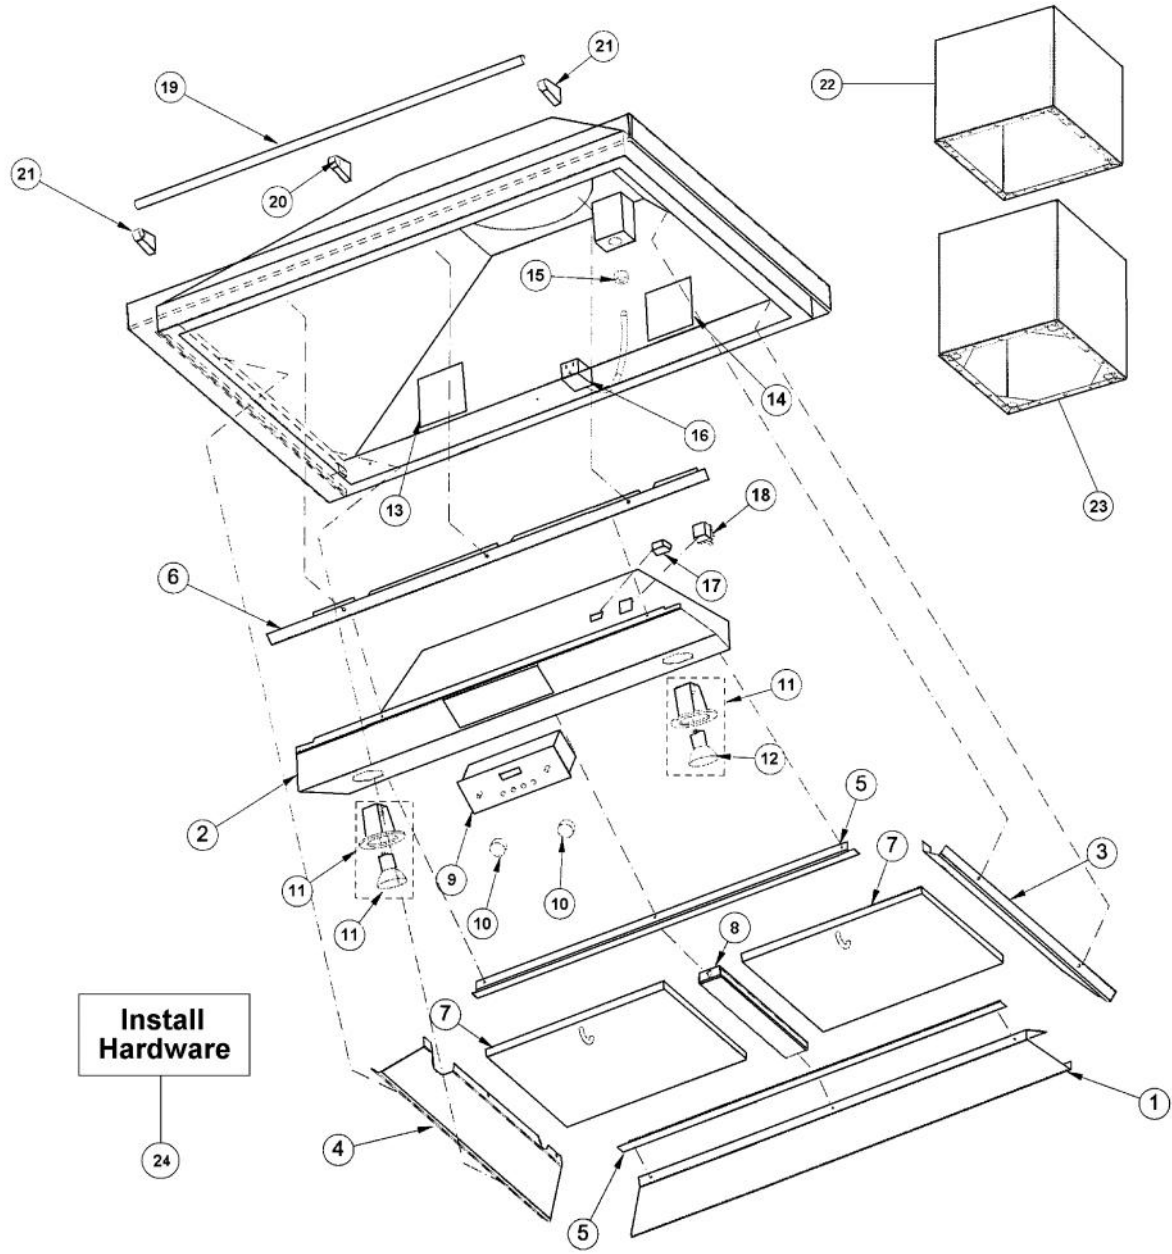

# VIKING DCWN3042 Owner's Manual

[Shop genuine replacement parts for VIKING DCWN3042](#)

[Find Your VIKING Range Hoods Parts - Select From 411 Models](#)

----- Manual continues below -----

Ref #	Part Number	Qty.	Description
1	B2004691		30 I/S REAR PANEL
2	B2004692		30 CONTROL PANEL
3	B2004667		I/S SIDE PANEL RH (DTWS/L/N DSWB) (BEFORE 7/25/03)
	B2007323		I/S SIDE PANEL - RH (AFTER 7/25/03)
4	B2005027		I/S SIDE PANEL LH (DTWS/L/N DSWB) (BEFORE 7/25/03)
	B2007324		I/S SIDE PANEL - LH (AFTER 7/25/03)
5	B2004693		30 FILTER SUPT. FRONT/REAR
6	B2004695		30 FRONT I/S PANEL
7	G31010266		30/42 FILTER ASSEMBLY 11.75 X 10.375
8	N/A		O/S DOOR PANEL ASSY (BEFORE 2/15/02)
9	PE050171		SS DESIGNER BLOWER/LIGHT CONTROL
10	PA010089		KNOB (DESIGNER SERIES HOOD)
11	PE050064		LIGHT ASSEMBLY
12	PE050081		50 WATT HALOGEN BULB
13	PE020058		RATING LABEL (ADHESIVE)
14	PF030337		HOOD WARNING LABEL
15	PE070204		HEYCO STRAIN RELIEF - 7-P2
16	PE070205		3 PRONG FEMALE SUPPLY CORD
17	PE070196		FEMALE SOCKET (2 PRONG)
18	PE070197		MALE SOCKET (3 PRONG)
19	PE030120		ACCESSORY RAIL - SS
	F1003869		30" ACCESSORY RAIL - BR
20	PE030053		MIDDLE RAIL SUPPORT - BR
	PE030053		MIDDLE RAIL SUPPORT - BR
21	PE030055		END CAP - BR
	PE030054		END CAP - SS
NI	PE030077		BR `S` HOOKS REPL PV100012BR
	PE030076		CHROME S HOOKS REPL PV100012SS
22	G3105022SS		DUCT COVER TOP ASSY 10X12 (DCWH/L30)
	G9005022BK		DUCT COVER TOP - BK
	G9005022BT		DUCT COVER TOP - BT
	G9005022GG		DUCT CVR TOP (DCWH/L 3042)XGGX
	G9005022SG		DUCT COVER TOP - SG
	G9005022WH		DUCT CVR TOP (DCWH/L 3042)XWHX
23	G3106249SS		DUCT CVR BTM ASSY 10X12 (DCWH/L3042)XSSX
	G9006249BK		DUCT COVER BOTTOM - BK
	G9006249BT		DUCT COVER BOTTOM - BT
	G9006249GG		DUCT CVR BTM (DCWH/L 3042)XGGX
	G9006249SG		DUCT COVER BOTTOM - SG
	G9006249WH		DUCT CVR BTM DCWH/L 3042 WH
24	PD020009		10 X 1 PH. HD. PAN HD. SMS INSTALL HARDWARE - QTY. 6
	PD020002		10 X 1/2 PH.TR.HD.SMS. INSTALL HARDWARE - QTY. 6
	PD010002		10-24 X 3/8 HEX W/HD M.S. INSTALL HARDWARE - QTY. 4
	PD030020		SPRING CLIP - NO.8056201 FKVUD INSTALL HARDWARE - QTY. 4
	PD020010		10 X 3/8 GREEN GROUNDING SCREW INSTALL HARDWARE - QTY. 1
NI	PE070384		DWH30/36/42 WIRE HARNESS
NI	019209-000		30 FILTER SUPPORT KIT