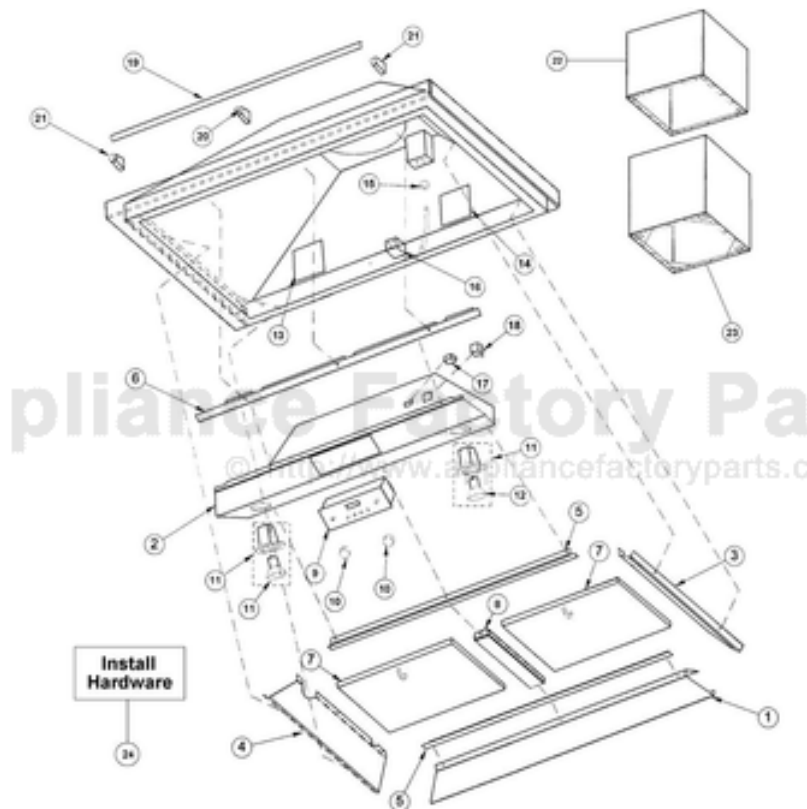

# VIKING DCWN3042 Owner's Manual

[Shop genuine replacement parts for VIKING DCWN3042](#)

[Find Your VIKING Range Hoods Parts - Select From 411 Models](#)

----- Manual continues below -----

Ref #	Part Number	Qty.	Description
1	B2004691		30 I/S REAR PANEL
2	B2004692		30 CONTROL PANEL
3	B2004667		I/S SIDE PANEL RH (DTWS/L/N DSWB) (BEFORE 7/25/03)
	B2007323		I/S SIDE PANEL - RH (AFTER 7/25/03)
4	B2005027		I/S SIDE PANEL LH (DTWS/L/N DSWB) (BEFORE 7/25/03)
	B2007324		I/S SIDE PANEL - LH (AFTER 7/25/03)
5	B2004693		30 FILTER SUPT. FRONT/REAR
6	B2004695		30 FRONT I/S PANEL
7	G31010266		30/42 FILTER ASSEMBLY 11.75 X 10.375
8	N/A		O/S DOOR PANEL ASSY (BEFORE 2/15/02)
9	PE050171		SS DESIGNER BLOWER/LIGHT CONTROL
10	PA010089		KNOB (DESIGNER SERIES HOOD)
11	PE050064		LIGHT ASSEMBLY
12	PE050081		50 WATT HALOGEN BULB
13	PE020058		RATING LABEL (ADHESIVE)
14	PF030337		HOOD WARNING LABEL
15	PE070204		HEYCO STRAIN RELIEF - 7-P2
16	PE070205		3 PRONG FEMALE SUPPLY CORD
17	PE070196		FEMALE SOCKET (2 PRONG)
18	PE070197		MALE SOCKET (3 PRONG)
19	PE030120		ACCESSORY RAIL - SS
	F1003869		30" ACCESSORY RAIL - BR
20	PE030053		MIDDLE RAIL SUPPORT - BR
	PE030053		MIDDLE RAIL SUPPORT - BR
21	PE030055		END CAP - BR
	PE030054		END CAP - SS
NI	PE030077		BR `S` HOOKS REPL PV100012BR
	PE030076		CHROME S HOOKS REPL PV100012SS
22	G3105022SS		DUCT COVER TOP ASSY 10X12 (DCWH/L30)
	G9005022BK		DUCT COVER TOP - BK
	G9005022BT		DUCT COVER TOP - BT
	G9005022GG		DUCT CVR TOP (DCWH/L 3042)XGGX
	G9005022SG		DUCT COVER TOP - SG
	G9005022WH		DUCT CVR TOP (DCWH/L 3042)XWHX
23	G3106249SS		DUCT CVR BTM ASSY 10X12 (DCWH/L3042)XSSX
	G9006249BK		DUCT COVER BOTTOM - BK
	G9006249BT		DUCT COVER BOTTOM - BT
	G9006249GG		DUCT CVR BTM (DCWH/L 3042)XGGX
	G9006249SG		DUCT COVER BOTTOM - SG
	G9006249WH		DUCT CVR BTM DCWH/L 3042 WH
24	PD020009		10 X 1 PH. HD. PAN HD. SMS INSTALL HARDWARE - QTY. 6
	PD020002		10 X 1/2 PH.TR.HD.SMS. INSTALL HARDWARE - QTY. 6
	PD010002		10-24 X 3/8 HEX W/HD M.S. INSTALL HARDWARE - QTY. 4
	PD030020		SPRING CLIP - NO.8056201 FKVUD INSTALL HARDWARE - QTY. 4
	PD020010		10 X 3/8 GREEN GROUNDING SCREW INSTALL HARDWARE - QTY. 1
NI	PE070384		DWH30/36/42 WIRE HARNESS
NI	019209-000		30 FILTER SUPPORT KIT