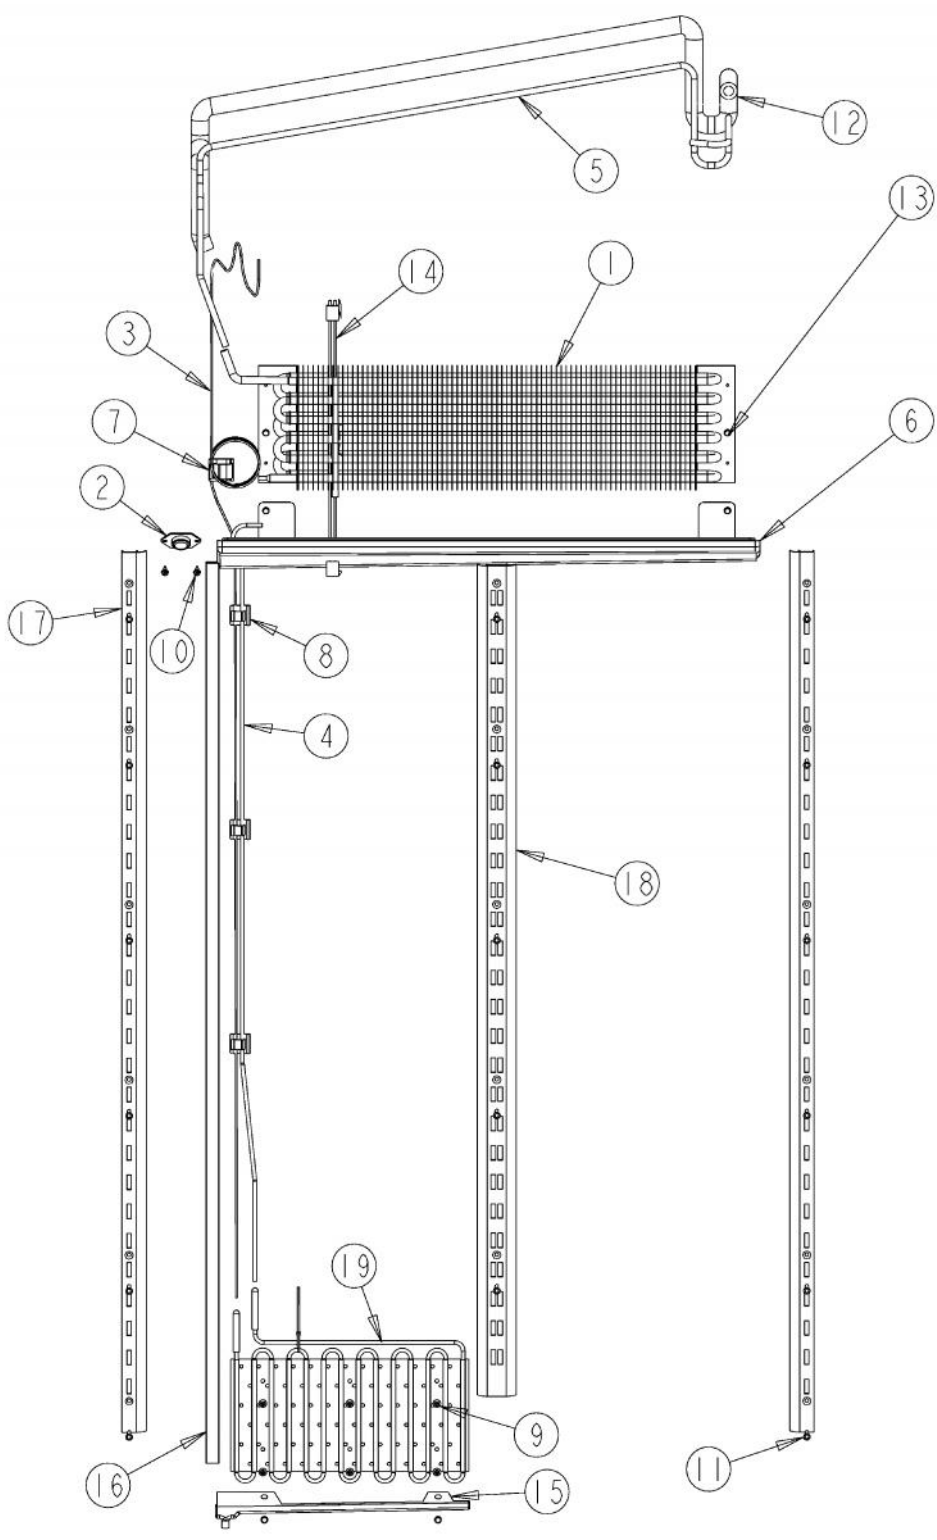

----- Manual continues below -----

Ref #	Part Number	Qty.	Description
1	L20910705		BRACKET LIGHT AR 36
2	A3079001		LAMP - 40W
3	PE950125		LIGHT SOCKET
4	PK930267		COVER LIGHT ASM AF AR BM 36
5	PM910351		SHELF ASM GLASS BM 36 FF
6	G50911908		SHELF & SLIDE ASM AR 36
7	G50912333		PRODUCE DRAWER ASSEMBLY
8	PK930285		DUCT MEATSAVOR REAR AR 36
9	G50912334		DRAWER DELI ASM AR 36
10	PE950185		FAN, MEAT SAVER
NI	020822-000	1	FAN RESISTOR KIT BEFORE SERIALNo. 110409R00010145
11	PK930284		DUCT MEATSAVOR LEFT
12	PM910280		LADDER SIDE AF 30 36
13	PK930278		DRAWER MEAT SAVER AR BM 36
14	PM910334		ROLLER TENSION
15	PK930168		DIAL CONTROL MEAT SAVER
16	PK930169		DUCT MEAT SAVER SXS 42/48 R
17	PK930172		COVER CONTROL MEAT SAVER
18	PK930283		DUCT MEATSAVOR SPACER
19	PM910287		SLIDE MEAT SAVER R
20	PM910288		SLIDE MEAT SAVER L
21	PK930286		SHELF MEATSAVOR AR/BM 36
22	PK930288		DOOR MEATSAVOR ASM AR/BM 36
23	PM910284		LADDER CENTER AR 36
NI	PM910332		ACCESORY ASSY

Ref #	Part Number	Qty.	Description
1	PE950122		SWITCH
2	12064001		SUPP-CONT PANEL
3	12074703		INSUL-CONT BOX V12074703
4	A4539601		SUB TO PC040010 - RIVET-POP VA4539601
5	A4554817		BUSHING-SNAP VA4554817
6	K20910060		BRACKET - PC
7	K20910061		CONTROL BOX FRONT
8	K20910062		CONTROL BOX TOP
9	K2098654		BRACKET SWITCH POWER
10	K2099402		CONTROL BOX
11	M0104106		CLIP-CORD VM0104106
12	M0217204		SCREW, SM
13	M0224128		SCREW-SM
14	M0238846		SCREW-SHLDR
15	M0288120		NUT-SPEED, VM0288120
16	M0585506		SUPPORT
17	PC040010		POP RIVET
18	PD020194		SCREW-SM
19	PE950150		SPDT ROCKER SW. W/LEGEND
20	PE950181		OVERLAY SWITCH AR 36
21	PE970463		HIGH VOLT BOARD
22	PE970464		HARNESS LOW VOLT
23	PE970465		HARNESS HIGH VOLT
24	G50911823		LOW VOLT BOARD KIT (BEFORE 1/22/05)
	PE970603		LOW VOLT BOARD (AFTER 1/22/05)
25	PE970609		HARNESS CONTROL BOARD
26	PK030459		PANEL CONTROL AR 36 L
	PK030458		PANEL CONTROL AR 36 R
27	PM910325		FILM PROTECTIVE