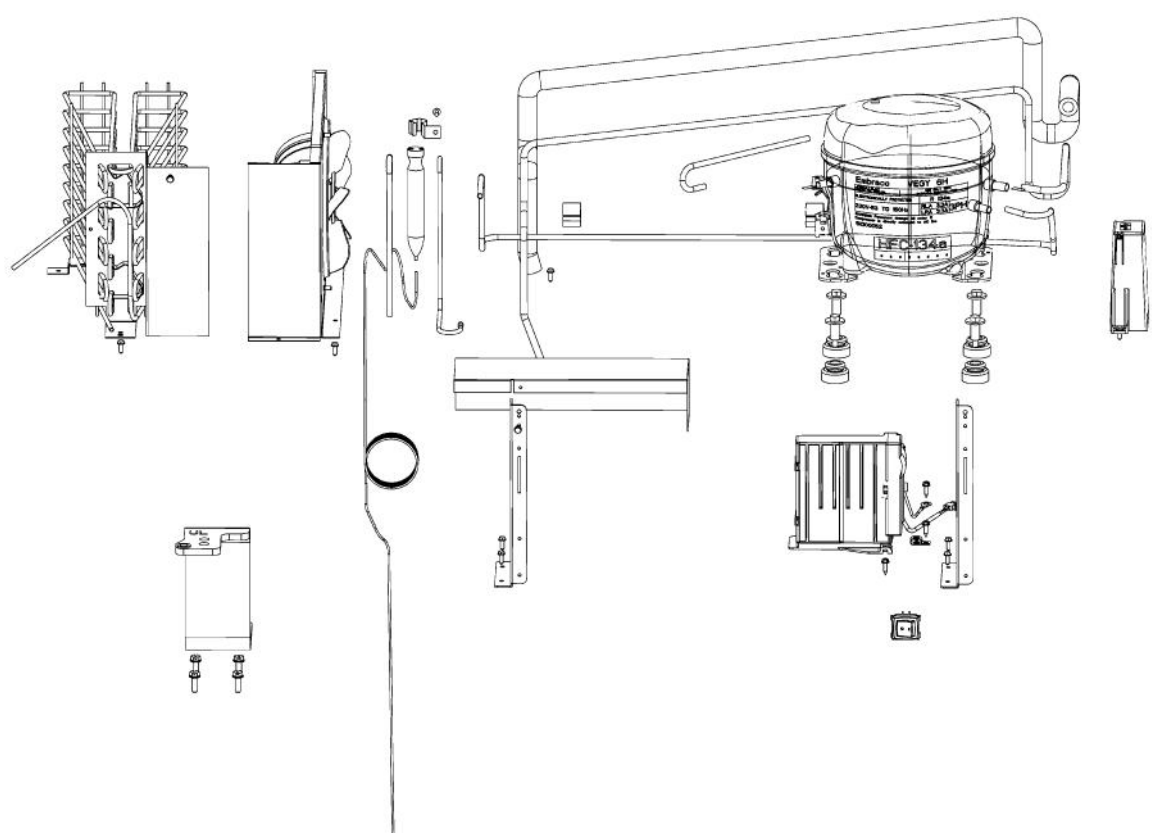

----- Manual continues below -----

Ref #	Part Number	Qty.	Description
1	L20910705		BRACKET LIGHT AR 36
2	A3079001		LAMP - 40W
3	PE950125		LIGHT SOCKET
4	PK930267		COVER LIGHT ASM AF AR BM 36
5	PM910351		SHELF ASM GLASS BM 36 FF
6	G50911908		SHELF & SLIDE ASM AR 36
7	G50912333		PRODUCE DRAWER ASSEMBLY
8	PK930285		DUCT MEATSAVOR REAR AR 36
9	G50912334		DRAWER DELI ASM AR 36
10	PE950185		FAN, MEAT SAVER
NI	020822-000	1	FAN RESISTOR KIT BEFORE SERIALNo. 110409R00010145
11	PK930284		DUCT MEATSAVOR LEFT
12	PM910280		LADDER SIDE AF 30 36
13	PK930278		DRAWER MEAT SAVER AR BM 36
14	PM910334		ROLLER TENSION
15	PK930168		DIAL CONTROL MEAT SAVER
16	PK930169		DUCT MEAT SAVER SXS 42/48 R
17	PK930172		COVER CONTROL MEAT SAVER
18	PK930283		DUCT MEATSAVOR SPACER
19	PM910287		SLIDE MEAT SAVER R
20	PM910288		SLIDE MEAT SAVER L
21	PK930286		SHELF MEATSAVOR AR/BM 36
22	PK930288		DOOR MEATSAVOR ASM AR/BM 36
23	PM910284		LADDER CENTER AR 36
NI	PM910332		ACCESORY ASSY

Ref #	Part Number	Qty.	Description
1	PE950122		SWITCH
2	12064001		SUPP-CONT PANEL
3	12074703		INSUL-CONT BOX V12074703
4	A4539601		SUB TO PC040010 - RIVET-POP VA4539601
5	A4554817		BUSHING-SNAP VA4554817
6	K20910060		BRACKET - PC
7	K20910061		CONTROL BOX FRONT
8	K20910062		CONTROL BOX TOP
9	K2098654		BRACKET SWITCH POWER
10	K2099402		CONTROL BOX
11	M0104106		CLIP-CORD VM0104106
12	M0217204		SCREW, SM
13	M0224128		SCREW-SM
14	M0238846		SCREW-SHLDR
15	M0288120		NUT-SPEED, VM0288120
16	M0585506		SUPPORT
17	PC040010		POP RIVET
18	PD020194		SCREW-SM
19	PE950150		SPDT ROCKER SW. W/LEGEND
20	PE950181		OVERLAY SWITCH AR 36
21	PE970463		HIGH VOLT BOARD
22	PE970464		HARNESS LOW VOLT
23	PE970465		HARNESS HIGH VOLT
24	G50911823		LOW VOLT BOARD KIT (BEFORE 1/22/05)
	PE970603		LOW VOLT BOARD (AFTER 1/22/05)
25	PE970609		HARNESS CONTROL BOARD
26	PK030459		PANEL CONTROL AR 36 L
	PK030458		PANEL CONTROL AR 36 R
27	PM910325		FILM PROTECTIVE