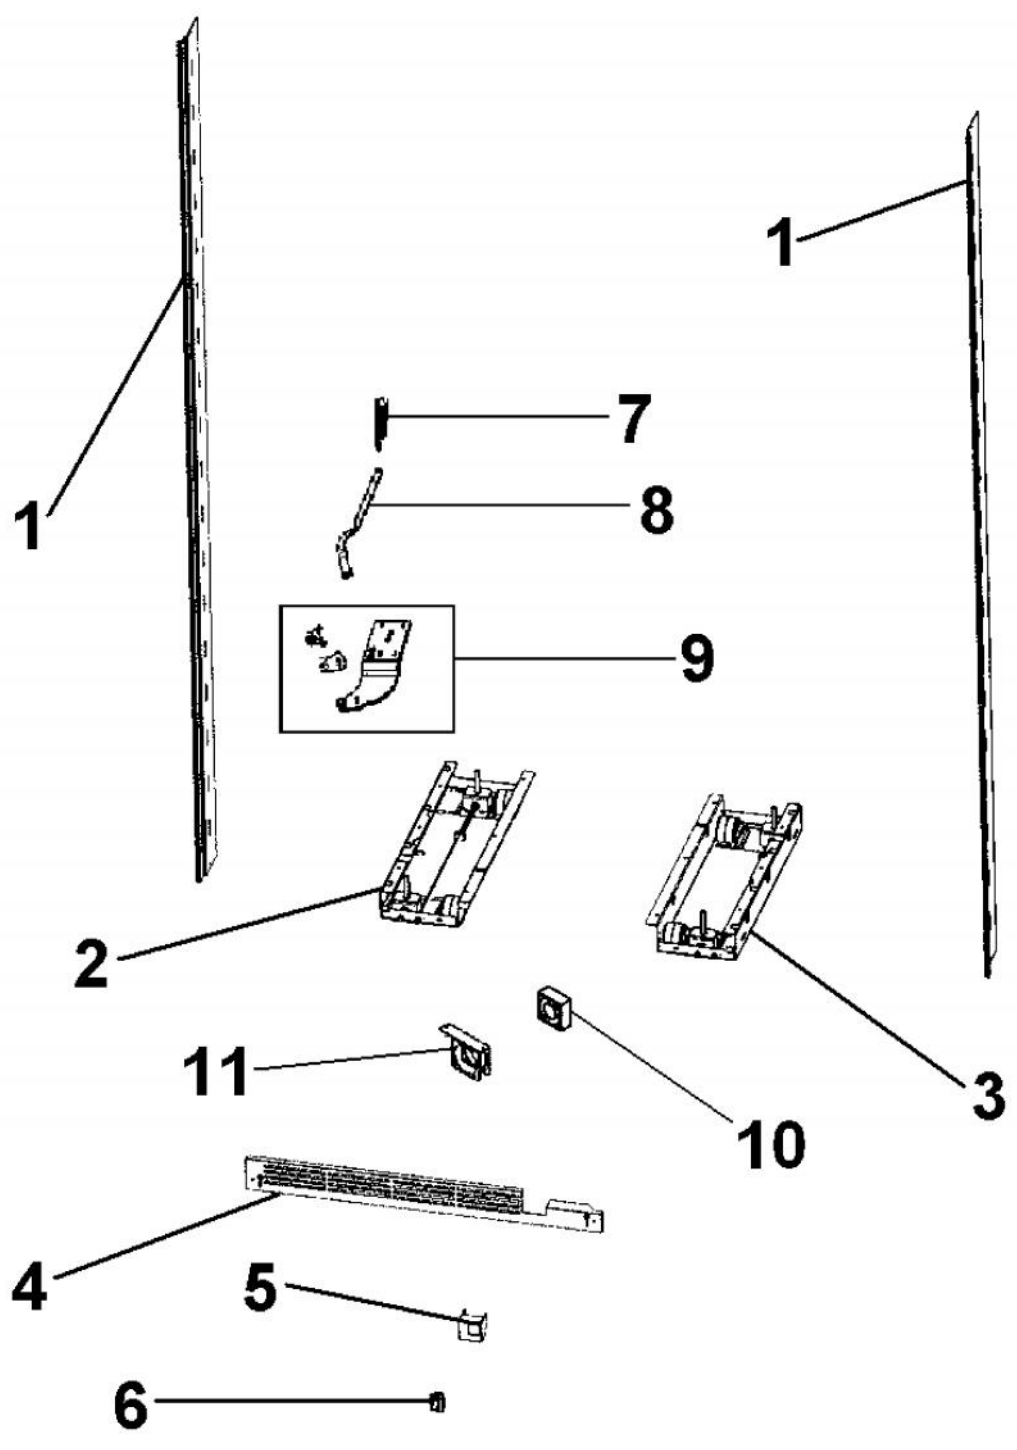

Ref #	Part Number	Qty.	Description
1	PK920066		SIDE TRIM
2	PM910399		LEVELER MODULE L
3	PM910398		LEVELER ASSEMBLY - R
4	G50911378		GRILLE TOE ASM COMPLETE 36 R
	G50911379		GRILLE TOE ASM 36 LH
5	C9098046BK		BASE GRILLE SWITCH MOUNT
6	PE950147		SWITCH SPST NC BLACK
7	PC910015		SPRING EXTENSION
8	PC920149		BAR-WC BOT HINGE LH
	PC920166		BAR-WC BOT HINGE RH
9	G3298649		HINGE ASM COMPLETE LL
	G3298648		HINGE ASM COMPLETE LR
10	12075003		MOTOR-REF FAN
11	K20911976		BRACKET EVAP FAN ICE