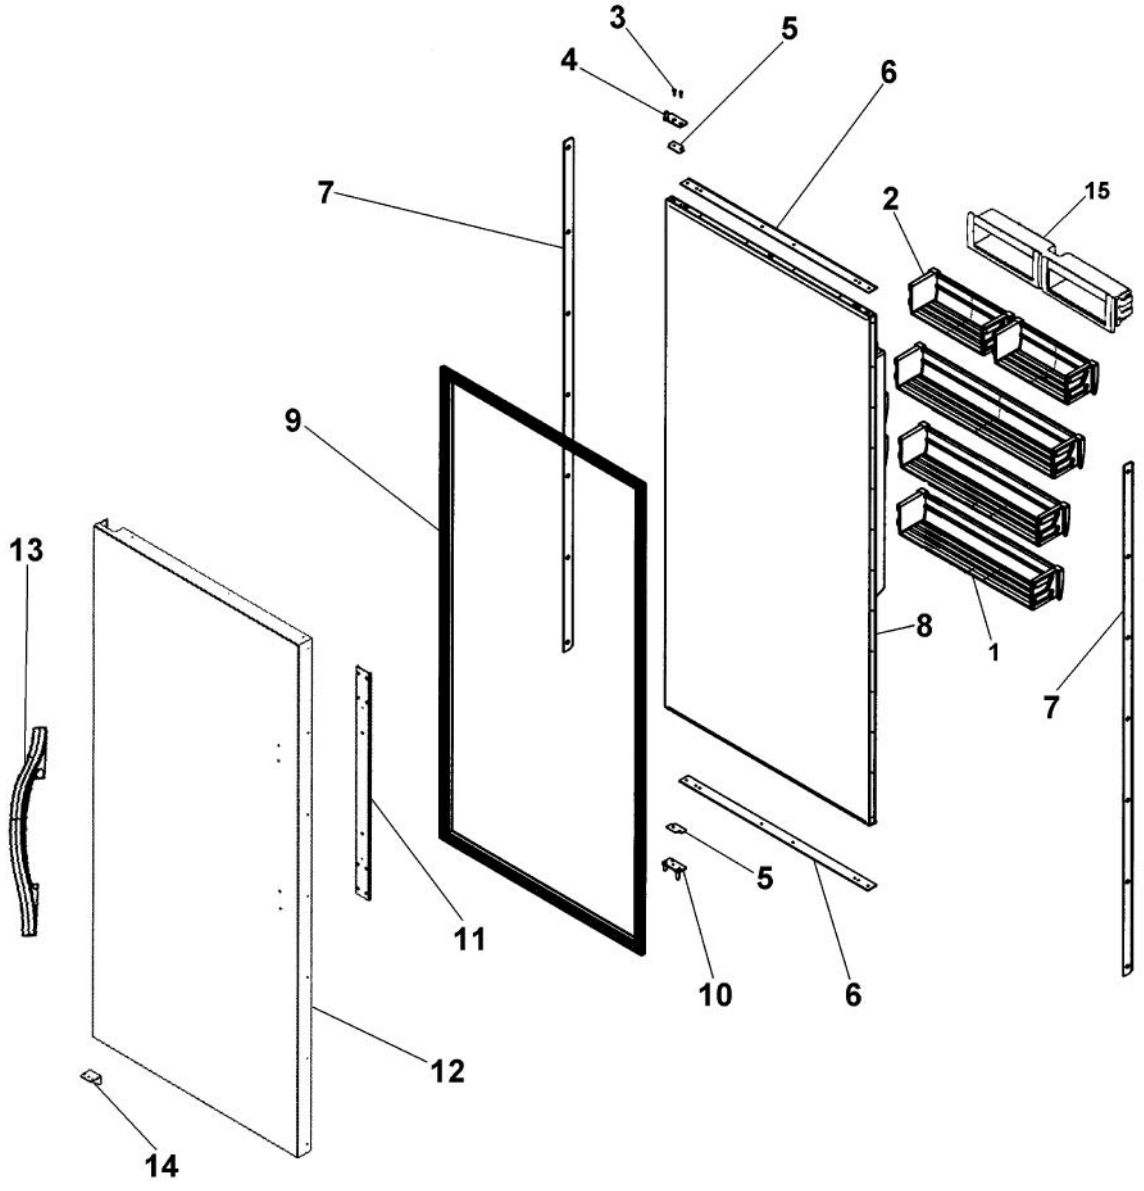

Ref #	Part Number	Qty.	Description
1	G5099297		DOOR BIN ASM FF 36 BM AND AR FULL
2	G5099298		DOOR BIN ASM FF 36 BM AND AR HALF
3	M0226233		SUB TO PD920174 - 10 X 7/8 PHILLIPS SMA TRI LOBE SA
4	PC920132		PIVOT PLATE ASSY - LH
	PC920133		PIVOT PLATE ASSY - RH
5	PD940092		SPACER - DOOR HINGE
6	PK930226		TRIM DOOR BULLNOSE 30 TOP/BTM
7	PE940176		TRIM - DOOR SXS PRO SIDES
8	G5098372		DOOR ASM COMPLETE AR 36
9	PB970156		GASKET
10	PC920147		PIVOT PLATE ASSY - WC LH BOT
	PC920146		PIVOT PLATE ASSY - WC RH BOT
11	K2097526		BRACKET - HANDLE SUPPORT
12	B2098387		DOOR SKIN AF AR 36 DES L
	C9098387BK		DOOR SKIN AF AR 36 DES L
	L2098387WH		DOOR SKIN AF AR 36 DES L
	C9098387BT		SKIN DOOR AF AR 36 DES L BT
	C9098387GG		SKIN DOOR AF AR 36 DES L GG
	C9098387SG		SKIN DOOR AF AR 36 DES L SG
	B2098389		DOOR SKIN AF AR 36 DES R
	C9098389BK		DOOR SKIN AF AR 36 DES R
	L2098389WH		DOOR SKIN AF AR 36 DES R
	C9098389BT		DOOR SKIN AF AR 36 DES R
	C9098389GG		DOOR SKIN AF AR 36 DES R
	C9098389SG		DOOR SKIN AF AR 36 DES R
13	PE030166		DESIGNER REFRIGERATOR HANDLE
	PE030166PVD		DESIGNER REFRIGERATOR HANDLE PVD
14	C90911328BK		STRIKER SWITCH
15	V12097404		DAIRY MODULE ASM