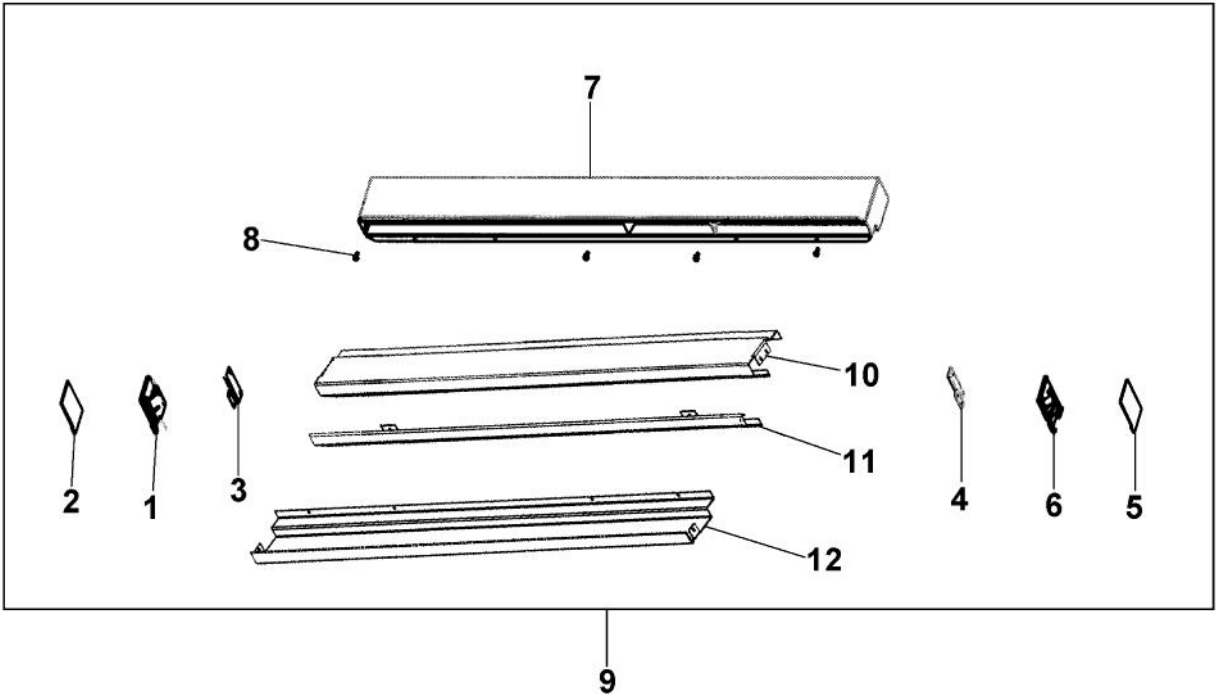

Ref #	Part Number	Qty.	Description
1	PM910349		END CAP GRILLE L
2	PM910071		COVER - END CAP 12119801
3	C9099471BK		BRACKET GRILLE SUPPORT DES L
4	C9099470BK		BRACKET GRILLE SUPPORT DES R
5	PM910072		COVER - END CAP 12119802
6	PM910348		ENP CAP GRILLE R
7	G90911117BK		AIR DUCT ASM COMPLETE AF AR 36 XBKX
8	M0220417		SCREW-TC
9	G32911121		GRILLE ASM AF AR 36 DES R
	G32911120		GRILLE ASM AF AR 36 DES L
10	PM910418		GRILLE LOUVER UPPER AF AR 36 DES FOL
11	PM910429		GRILLE LOUVER MID AF AR 36 DES FOL
12	PM910419		GRILLE LOUVER LOWER AF AR 36 L DES FOL
	PM910421		GRILLE LOUVER LOWER AF AR 36 R DES FOL
NI	PM910248		MANIFOLD --- FILTER