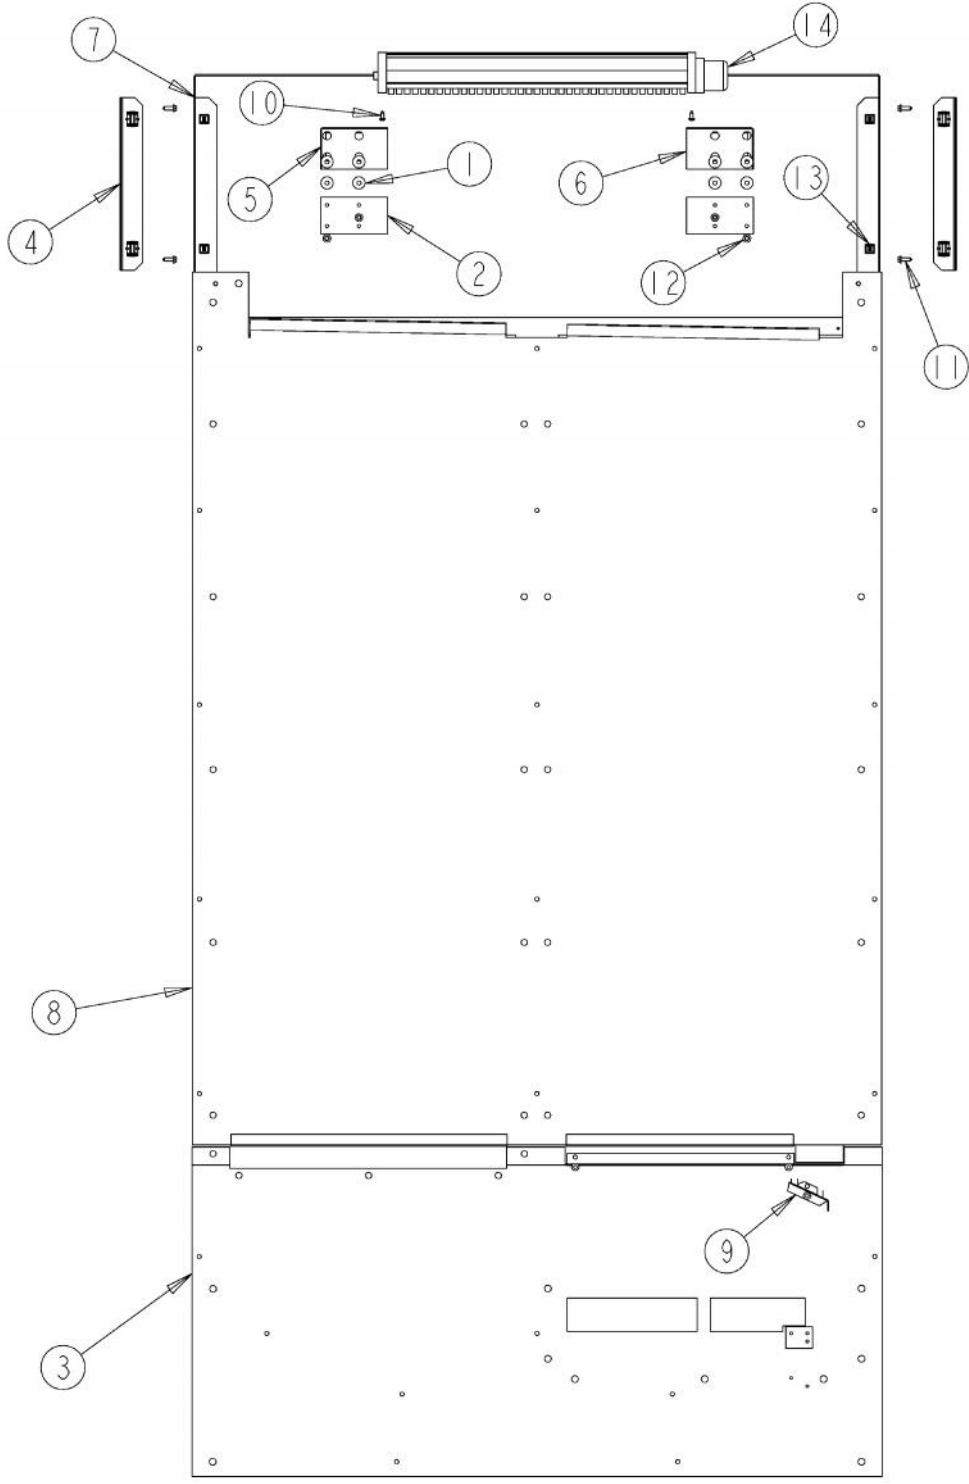

Ref #	Part Number	Qty.	Description
1	12234001		GROMMET-VIBRATION
2	B10914128		SPACER FAN AR 36/30
3	G31913715		COVER ASM LOWER EVAP AR 36
4	G50912369		ANGLE UPR EVAP MTNG AR
5	K20914132		BRKT, FAN MTG RT AR 36
6	K20914133		BRKT, FAN MTG LT AR 36
7	L20910793WH		COVER EVAP AR 36
8	L20913712WH		COVER SUMP UPPER AR 36
9	L20913713WH		DIVIDER AIR AR 36
10	M0217204		SCREW, SM
11	M0238616		SCREW-SM
12	M0238859		SCREW-SHLDR
13	PD950012		STRIKE PANEL ACCESS
14	PE950154		FAN EVAP HORIZ AF AR 30
NI	PB070288		1/4 X 1/2 CLOSED CELL SPONGE