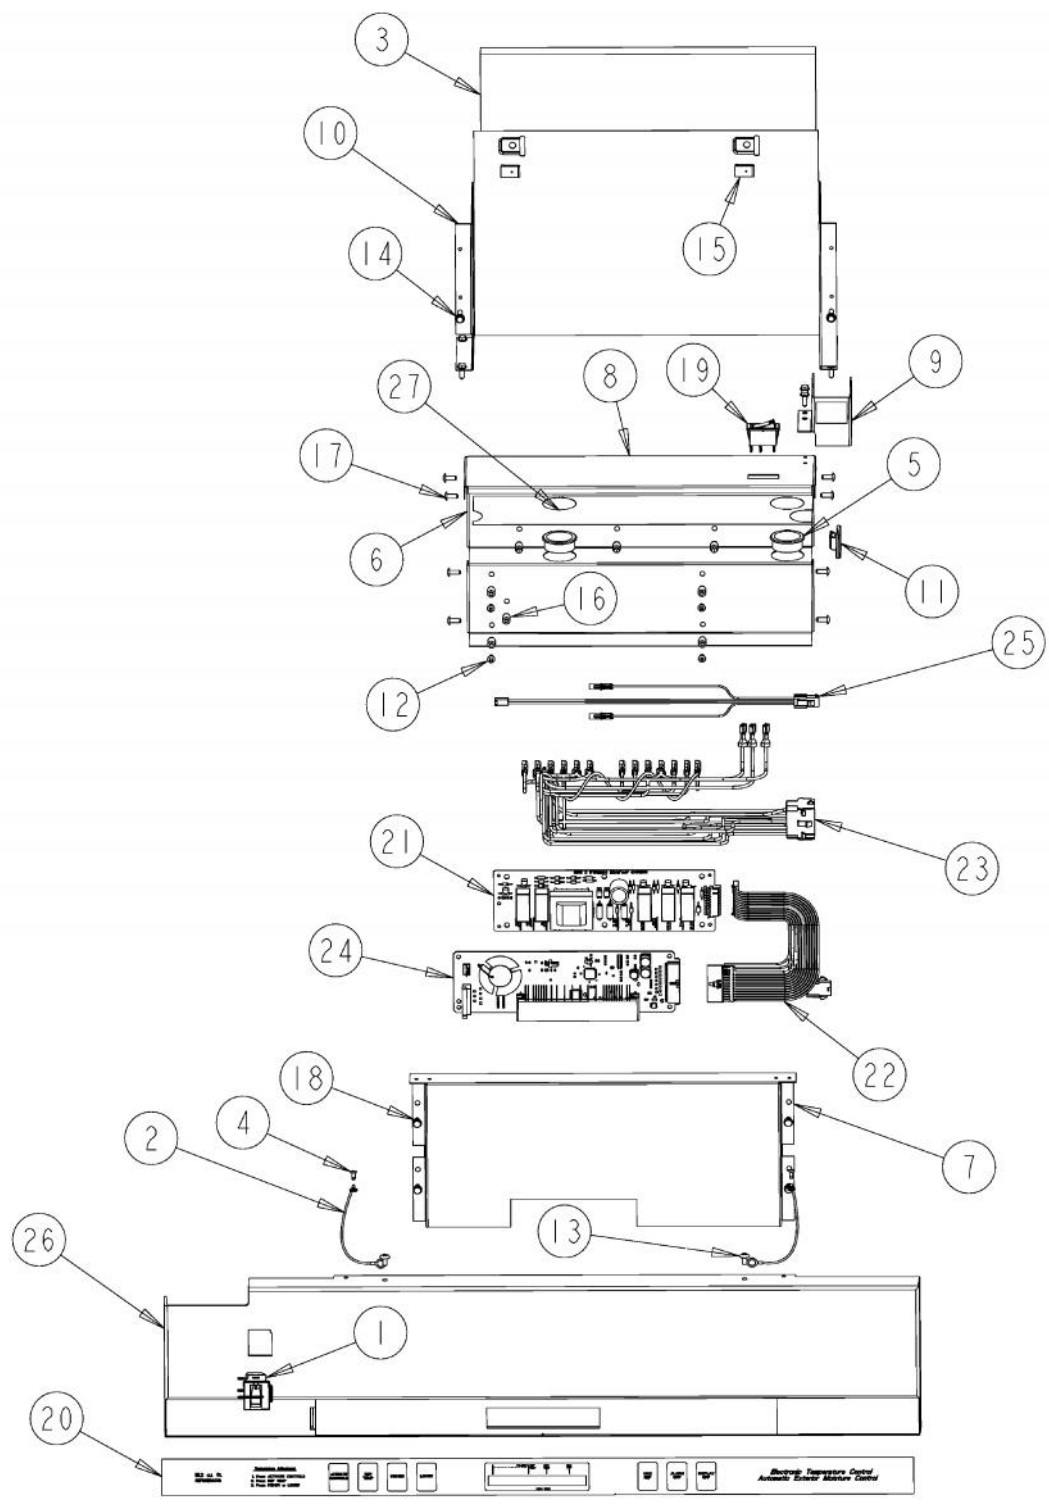

----- Manual continues below -----

Ref #	Part Number	Qty.	Description
1	L20910705		BRACKET LIGHT AR 36
2	A3079001		LAMP - 40W
3	PE950125		LIGHT SOCKET
4	PK930267		COVER LIGHT ASM AF AR BM 36
5	PM910351		SHELF ASM GLASS BM 36 FF
6	G50911908		SHELF & SLIDE ASM AR 36
7	G50912333		PRODUCE DRAWER ASSEMBLY
8	PK930285		DUCT MEATSAVOR REAR AR 36
9	G50912334		DRAWER DELI ASM AR 36
10	PE950185		FAN, MEAT SAVER
NI	020822-000	1	FAN RESISTOR KIT BEFORE SERIALNo. 110409R00010145
11	PK930284		DUCT MEATSAVOR LEFT
12	PM910280		LADDER SIDE AF 30 36
13	PK930278		DRAWER MEAT SAVER AR BM 36
14	PM910334		ROLLER TENSION
15	PK930168		DIAL CONTROL MEAT SAVER
16	PK930169		DUCT MEAT SAVER SXS 42/48 R
17	PK930172		COVER CONTROL MEAT SAVER
18	PK930283		DUCT MEATSAVOR SPACER
19	PM910287		SLIDE MEAT SAVER R
20	PM910288		SLIDE MEAT SAVER L
21	PK930286		SHELF MEATSAVOR AR/BM 36
22	PK930288		DOOR MEATSAVOR ASM AR/BM 36
23	PM910284		LADDER CENTER AR 36
NI	PM910332		ACCESORY ASSY

Ref #	Part Number	Qty.	Description
1	PE950122		SWITCH
2	12064001		SUPP-CONT PANEL
3	12074703		INSUL-CONT BOX V12074703
4	A4539601		SUB TO PC040010 - RIVET-POP VA4539601
5	A4554817		BUSHING-SNAP VA4554817
6	K20910060		BRACKET - PC
7	K20910061		CONTROL BOX FRONT
8	K20910062		CONTROL BOX TOP
9	K2098654		BRACKET SWITCH POWER
10	K2099402		CONTROL BOX
11	M0104106		CLIP-CORD VM0104106
12	M0217204		SCREW, SM
13	M0224128		SCREW-SM
14	M0238846		SCREW-SHLDR
15	M0288120		NUT-SPEED, VM0288120
16	M0585506		SUPPORT
17	PC040010		POP RIVET
18	PD020194		SCREW-SM
19	PE950150		SPDT ROCKER SW. W/LEGEND
20	PE950181		OVERLAY SWITCH AR 36
21	PE970463		HIGH VOLT BOARD
22	PE970464		HARNESS LOW VOLT
23	PE970465		HARNESS HIGH VOLT
24	G50911823		LOW VOLT BOARD KIT (BEFORE 1/22/05)
	PE970603		LOW VOLT BOARD (AFTER 1/22/05)
25	PE970609		HARNESS CONTROL BOARD
26	PK030459		PANEL CONTROL AR 36 L
	PK030458		PANEL CONTROL AR 36 R
27	PM910325		FILM PROTECTIVE