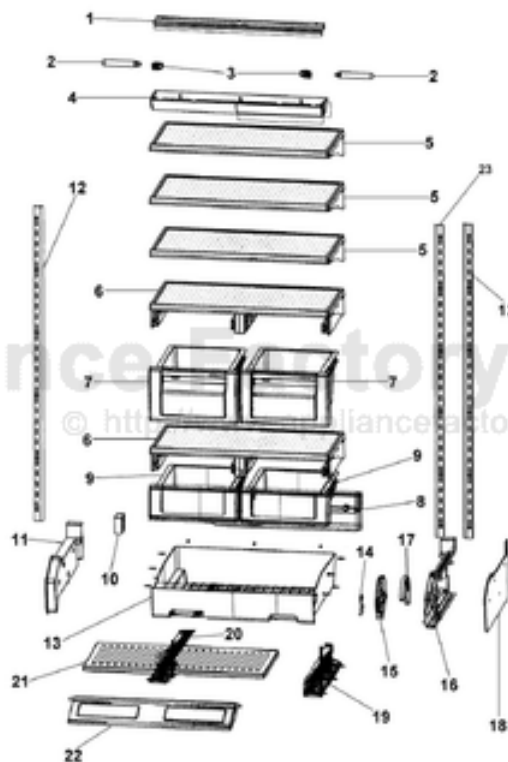

[Find Your VIKING Refrigerator Parts - Select From 341 Models](#)

----- Manual continues below -----