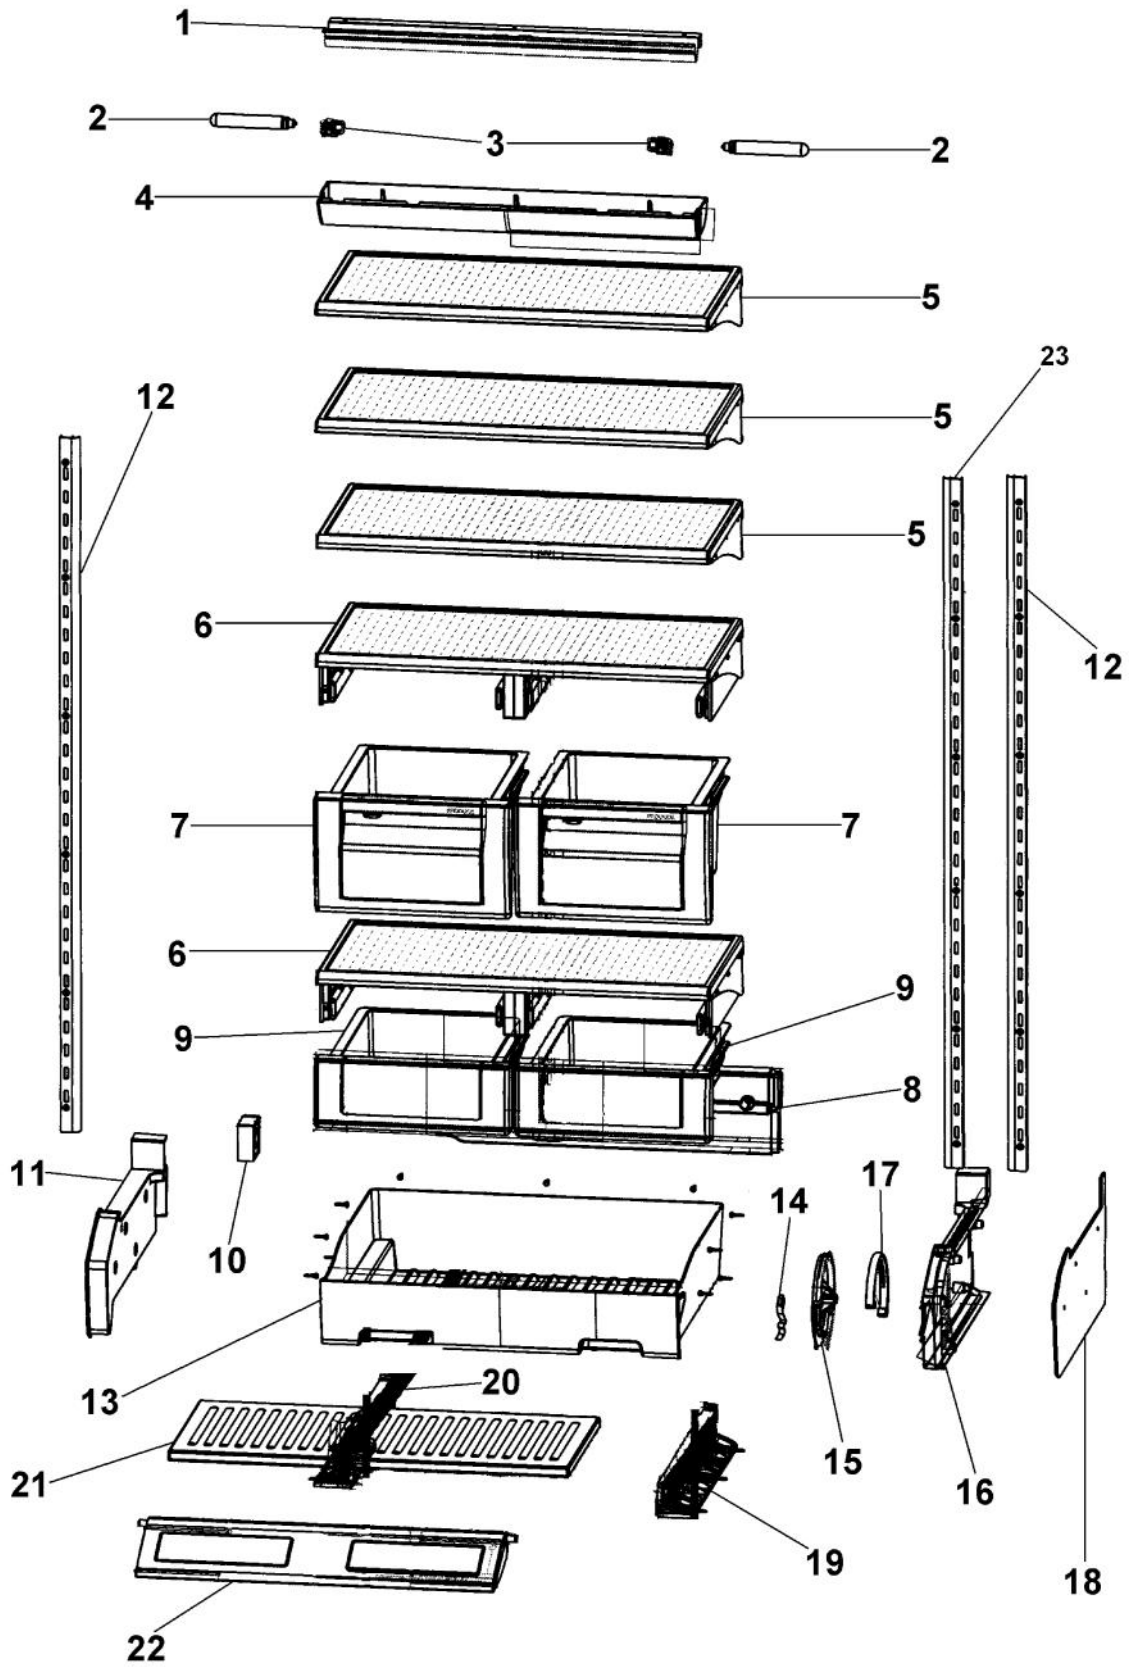

----- Manual continues below -----

Ref #	Part Number	Qty.	Description
1	L20910705		BRACKET LIGHT AR 36
2	A3079001		LAMP - 40W
3	PE950125		LIGHT SOCKET
4	PK930267		COVER LIGHT ASM AF AR BM 36
5	PM910351		SHELF ASM GLASS BM 36 FF
6	G50911908		SHELF & SLIDE ASM AR 36
7	G50912333		PRODUCE DRAWER ASSEMBLY
8	PK930285		DUCT MEATSAVOR REAR AR 36
9	G50912334		DRAWER DELI ASM AR 36
10	PE950185		FAN, MEAT SAVER
NI	020822-000	1	FAN RESISTOR KIT BEFORE SERIALNo. 110409R00010145
11	PK930284		DUCT MEATSAVOR LEFT
12	PM910280		LADDER SIDE AF 30 36
13	PK930278		DRAWER MEAT SAVER AR BM 36
14	PM910334		ROLLER TENSION
15	PK930168		DIAL CONTROL MEAT SAVER
16	PK930169		DUCT MEAT SAVER SXS 42/48 R
17	PK930172		COVER CONTROL MEAT SAVER
18	PK930283		DUCT MEATSAVOR SPACER
19	PM910287		SLIDE MEAT SAVER R
20	PM910288		SLIDE MEAT SAVER L
21	PK930286		SHELF MEATSAVOR AR/BM 36
22	PK930288		DOOR MEATSAVOR ASM AR/BM 36
23	PM910284		LADDER CENTER AR 36
NI	PM910332		ACCESORY ASSY

Ref #	Part Number	Qty.	Description
1	PE950122		SWITCH
2	12064001		SUPP-CONT PANEL
3	12074703		INSUL-CONT BOX V12074703
4	A4539601		SUB TO PC040010 - RIVET-POP VA4539601
5	A4554817		BUSHING-SNAP VA4554817
6	K20910060		BRACKET - PC
7	K20910061		CONTROL BOX FRONT
8	K20910062		CONTROL BOX TOP
9	K2098654		BRACKET SWITCH POWER
10	K2099402		CONTROL BOX
11	M0104106		CLIP-CORD VM0104106
12	M0217204		SCREW, SM
13	M0224128		SCREW-SM
14	M0238846		SCREW-SHLDR
15	M0288120		NUT-SPEED, VM0288120
16	M0585506		SUPPORT
17	PC040010		POP RIVET
18	PD020194		SCREW-SM
19	PE950150		SPDT ROCKER SW. W/LEGEND
20	PE950181		OVERLAY SWITCH AR 36
21	PE970463		HIGH VOLT BOARD
22	PE970464		HARNESS LOW VOLT
23	PE970465		HARNESS HIGH VOLT
24	G50911823		LOW VOLT BOARD KIT (BEFORE 1/22/05)
	PE970603		LOW VOLT BOARD (AFTER 1/22/05)
25	PE970609		HARNESS CONTROL BOARD
26	PK030459		PANEL CONTROL AR 36 L
	PK030458		PANEL CONTROL AR 36 R
27	PM910325		FILM PROTECTIVE