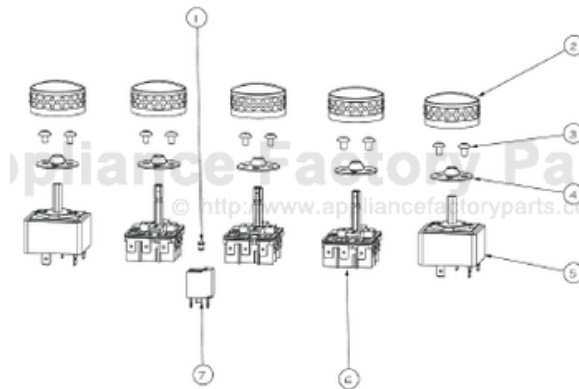

[Find Your VIKING Gas Range Parts - Select From 76 Models](#)

----- Manual continues below -----

DECU165-5B

CONTROL AREA	1
SURFACE COOKING AREA	2
UNIT EXTERIOR	3
Appendix A:Pages Index	A
Appendix B:Parts Index	B

CONTROL AREA

Item	Part No.	Name	Qty	Uom	NOTES
1	PE050080	JEMCO LENS	1	EA	
2	PB010199	ELECTRIC DESIGNER COOKTOP KNOB (BK)	5	EA	
NI	PB010213PVD	ELECT. DESIGNER COOKTOP KNOB BRASS	5	EA	NO LONGER AVAILABLE
3	PD020044	#8-32 X 1/4" PH. TR. HD. M.S.	10	EA	
4	PB070078	SILICONE GASKET (DESU)	5	EA	
5	PJ030049	SINGLE INFINITE SWITCH	2	EA	
6	G50013539	PJ030028 INFINITE SWITCH SERVICE KIT	2	EA	
7	PE050079	LENS OPENING	1	EA	

SURFACE COOKING AREA

Item	Part No.	Name	Qty	Uom	NOTES
1	G5005739	DESIGNER TOP ASSY DECU165-5BSB	1	EA	
1	G5005740	DESIGNER TOP ASSY DECU165-5BSW	1	EA	
2	PJ020002	ELEMENT 2200 (750)	1	EA	
3	PC010006	GUIDE SPRING DESU	9	EA	
4	PD010148	ELEMENT STUD	8	EA	
5	PD040054	ELEMENT STUD WASHER	9	EA	NO LONGER AVAILABLE, Not available online / Call for pricing and availability
6	A2005715	GUIDE HAT BRACKET (DECU)	9	EA	
7	PD020004	10X3/8PH.HD.TYPE 25 REPL PD040125	24	EA	
8	PE070231	TERMINAL BLOCK - 6 POLE (HEYCO)	1	EA	
9	PE050113	DECU INDICATOR LIGHT (SP- 2185-BDPS)	5	EA	
10	PJ020005	2500 ELEMENT	1	EA	
11	A2005726	DECU36 LIGHT HOLDER	1	EA	
12	PD020013	Screw, 6 X 3/8 Ph Pan	8	EA	
13	PJ020004	ELEMENT-(2)1800 X 800	1	EA	
14	PJ020003	ELEMENT	1	EA	

UNIT EXTERIOR

Item	Part No.	Name	Qty	Uom	NOTES
1	A2005708	BURNER BOX 36 (DECU)	1	EA	Not available online / Call for pricing and availability
2	PD020004	10X3/8PH.HD.TYPE 25 REPL PD040125	20	EA	
3	A2005721	MOUNT BRACKET (DECU)	5	EA	
4	PD030029	SELF RETAINING NUT (1/4-20)	5	EA	
5	PD030008	HEX NUT	5	EA	
6	PD020123	BOLT 1/4-20 X 3 HEX HD	5	EA	
7	PB040070	CONDUIT FITTING (90 DEG)	1	EA	
8	PB020071	CONDUIT - FLEXIBLE (48")	1	EA	
9	A2005798	DECU165 CONTROL COVER	1	EA	Not available online / Call for pricing and availability