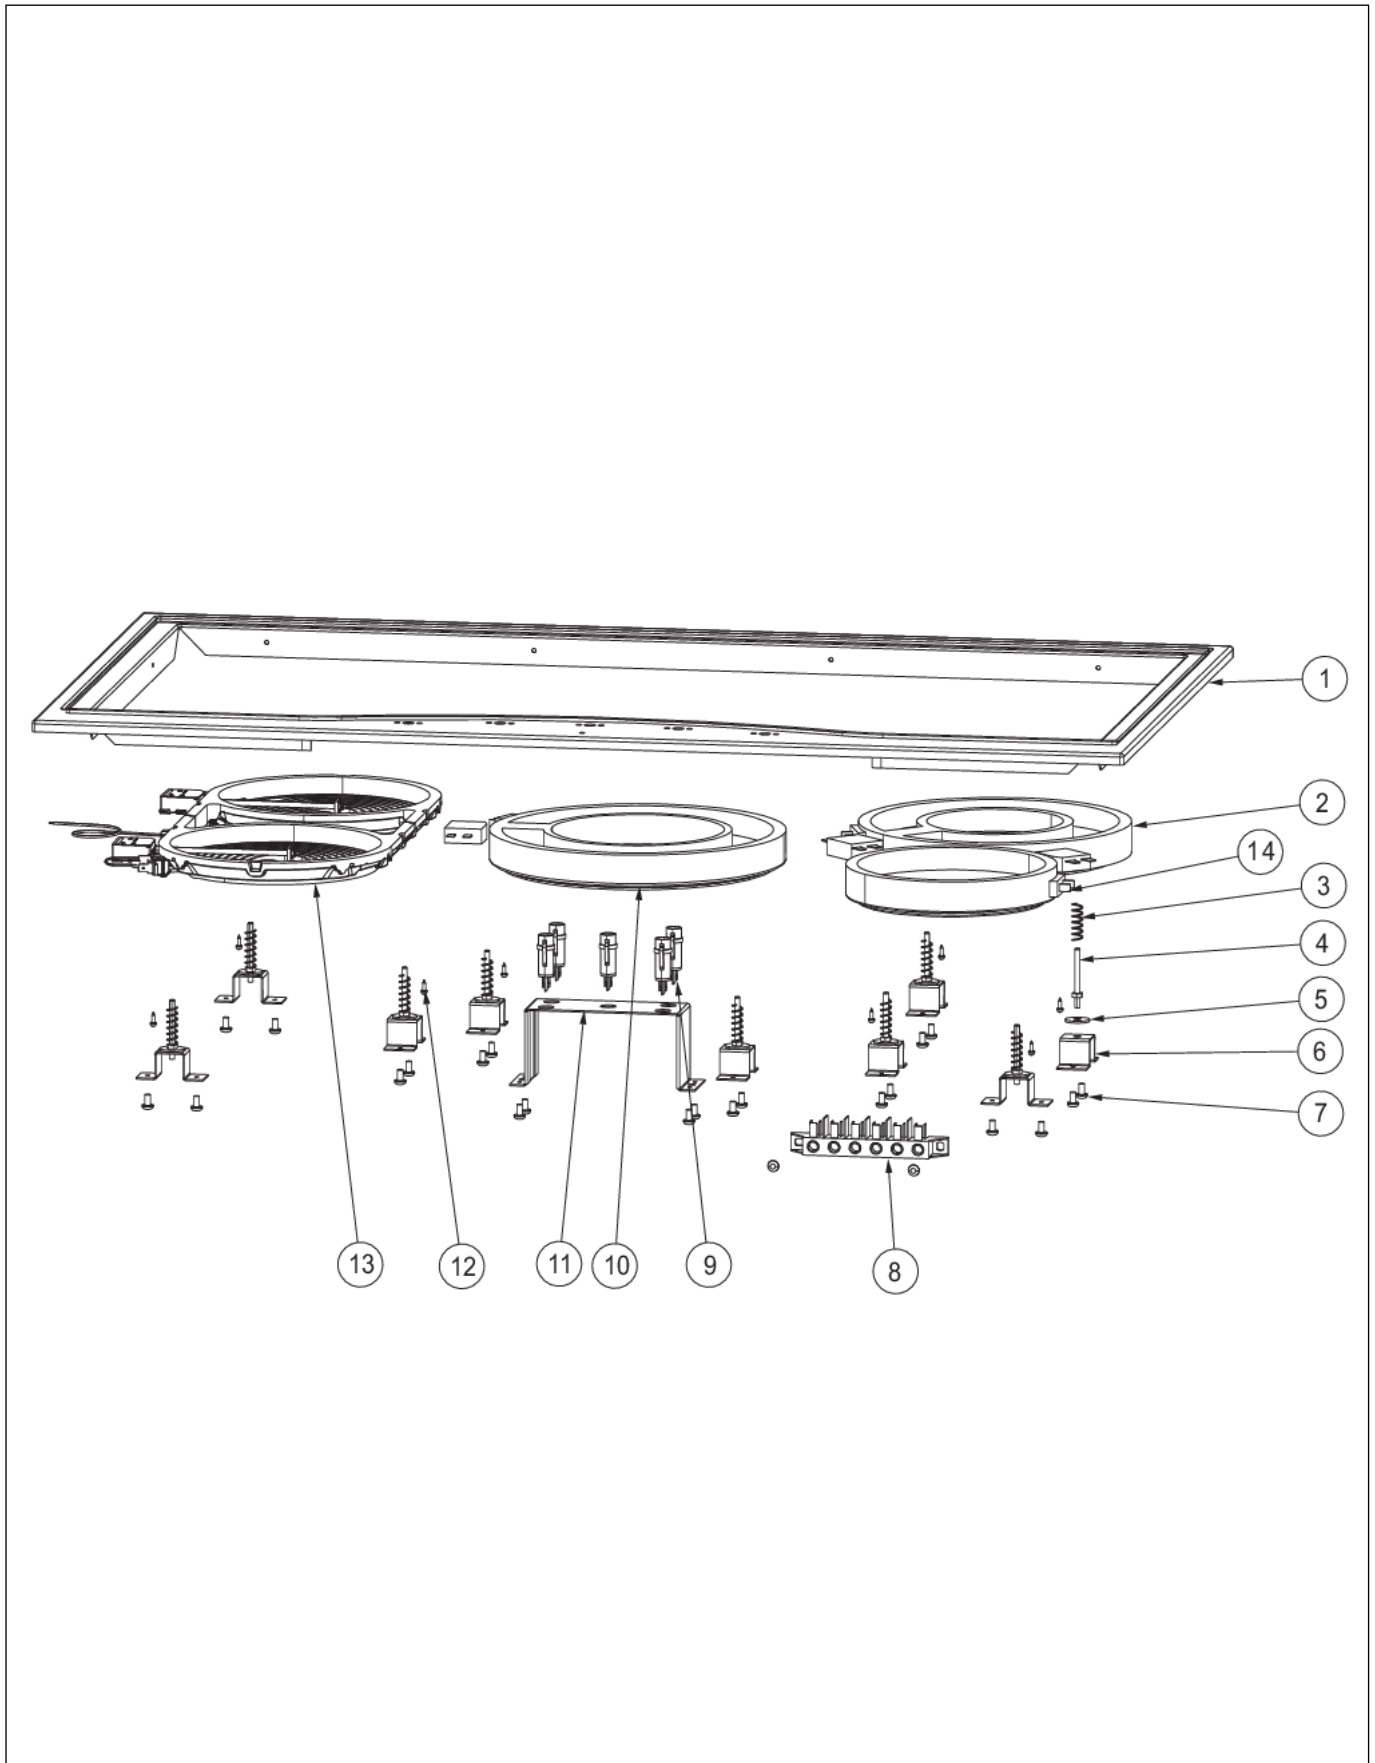

[Find Your VIKING Gas Range Parts - Select From 76 Models](#)

----- Manual continues below -----

DECU165-5B

CONTROL AREA	1
SURFACE COOKING AREA	2
UNIT EXTERIOR	3
Appendix A:Pages Index	A
Appendix B:Parts Index	B

CONTROL AREA

Item	Part No.	Name	Qty	Uom	NOTES
1	PE050080	JEMCO LENS	1	EA	
2	PB010199	ELECTRIC DESIGNER COOKTOP KNOB (BK)	5	EA	
NI	PB010213PVD	ELECT. DESIGNER COOKTOP KNOB BRASS	5	EA	NO LONGER AVAILABLE
3	PD020044	#8-32 X 1/4" PH. TR. HD. M.S.	10	EA	
4	PB070078	SILICONE GASKET (DESU)	5	EA	
5	PJ030049	SINGLE INFINITE SWITCH	2	EA	
6	G50013539	PJ030028 INFINITE SWITCH SERVICE KIT	2	EA	
7	PE050079	LENS OPENING	1	EA	

SURFACE COOKING AREA

Item	Part No.	Name	Qty	Uom	NOTES
1	G5005739	DESIGNER TOP ASSY DECU165-5BSB	1	EA	
1	G5005740	DESIGNER TOP ASSY DECU165-5BSW	1	EA	
2	PJ020002	ELEMENT 2200 (750)	1	EA	
3	PC010006	GUIDE SPRING DESU	9	EA	
4	PD010148	ELEMENT STUD	8	EA	
5	PD040054	ELEMENT STUD WASHER	9	EA	NO LONGER AVAILABLE, Not available online / Call for pricing and availability
6	A2005715	GUIDE HAT BRACKET (DECU)	9	EA	
7	PD020004	10X3/8PH.HD.TYPE 25 REPL PD040125	24	EA	
8	PE070231	TERMINAL BLOCK - 6 POLE (HEYCO)	1	EA	
9	PE050113	DECU INDICATOR LIGHT (SP- 2185-BDPS)	5	EA	
10	PJ020005	2500 ELEMENT	1	EA	
11	A2005726	DECU36 LIGHT HOLDER	1	EA	
12	PD020013	Screw, 6 X 3/8 Ph Pan	8	EA	
13	PJ020004	ELEMENT-(2)1800 X 800	1	EA	
14	PJ020003	ELEMENT	1	EA	