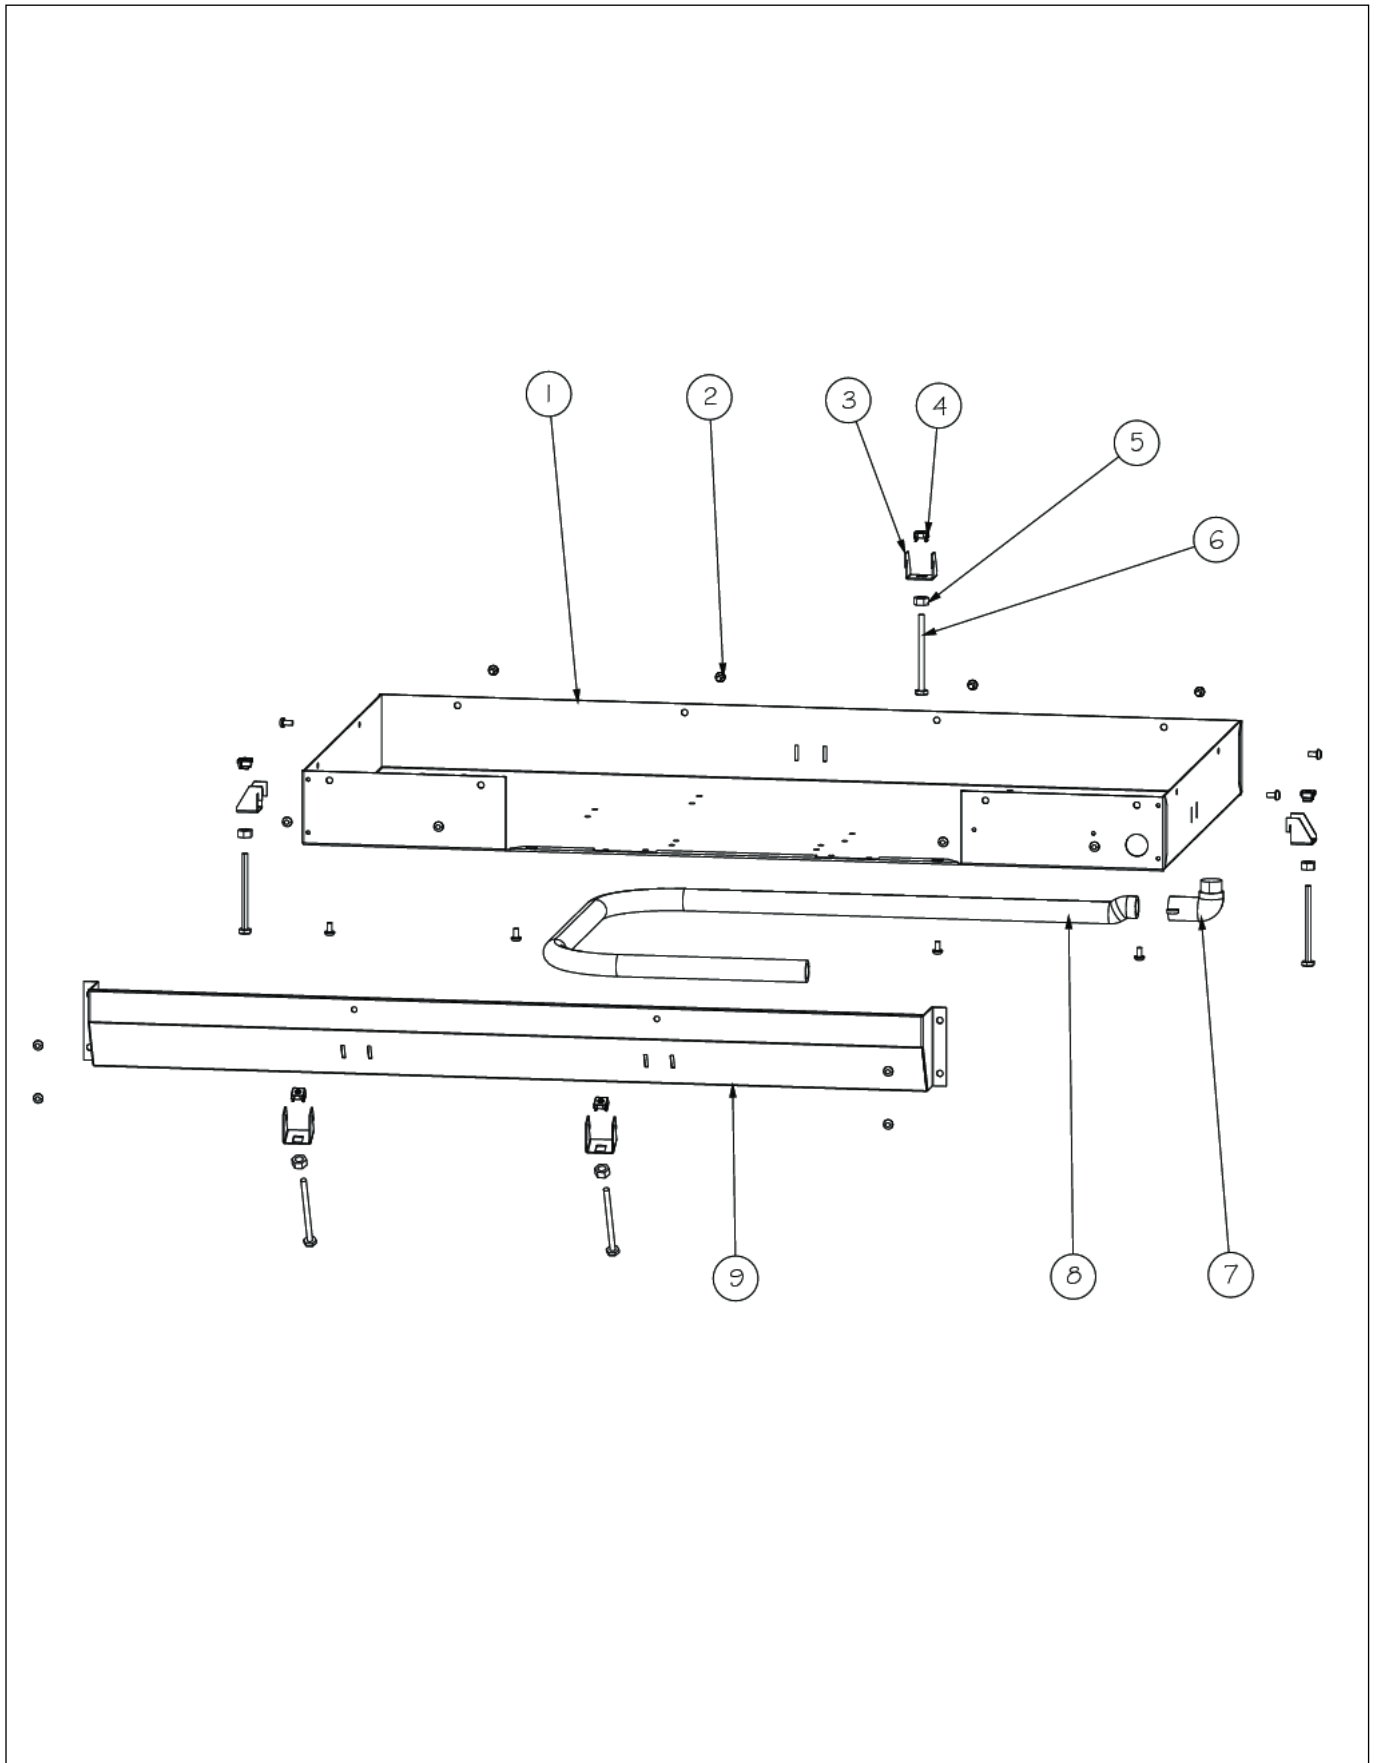

UNIT EXTERIOR

Item	Part No.	Name	Qty	Uom	NOTES
1	A2005708	BURNER BOX 36 (DECU)	1	EA	Not available online / Call for pricing and availability
2	PD020004	10X3/8PH.HD.TYPE 25 REPL PD040125	20	EA	
3	A2005721	MOUNT BRACKET (DECU)	5	EA	
4	PD030029	SELF RETAINING NUT (1/4-20)	5	EA	
5	PD030008	HEX NUT	5	EA	
6	PD020123	BOLT 1/4-20 X 3 HEX HD	5	EA	
7	PB040070	CONDUIT FITTING (90 DEG)	1	EA	
8	PB020071	CONDUIT - FLEXIBLE (48")	1	EA	
9	A2005798	DECU165 CONTROL COVER	1	EA	Not available online / Call for pricing and availability