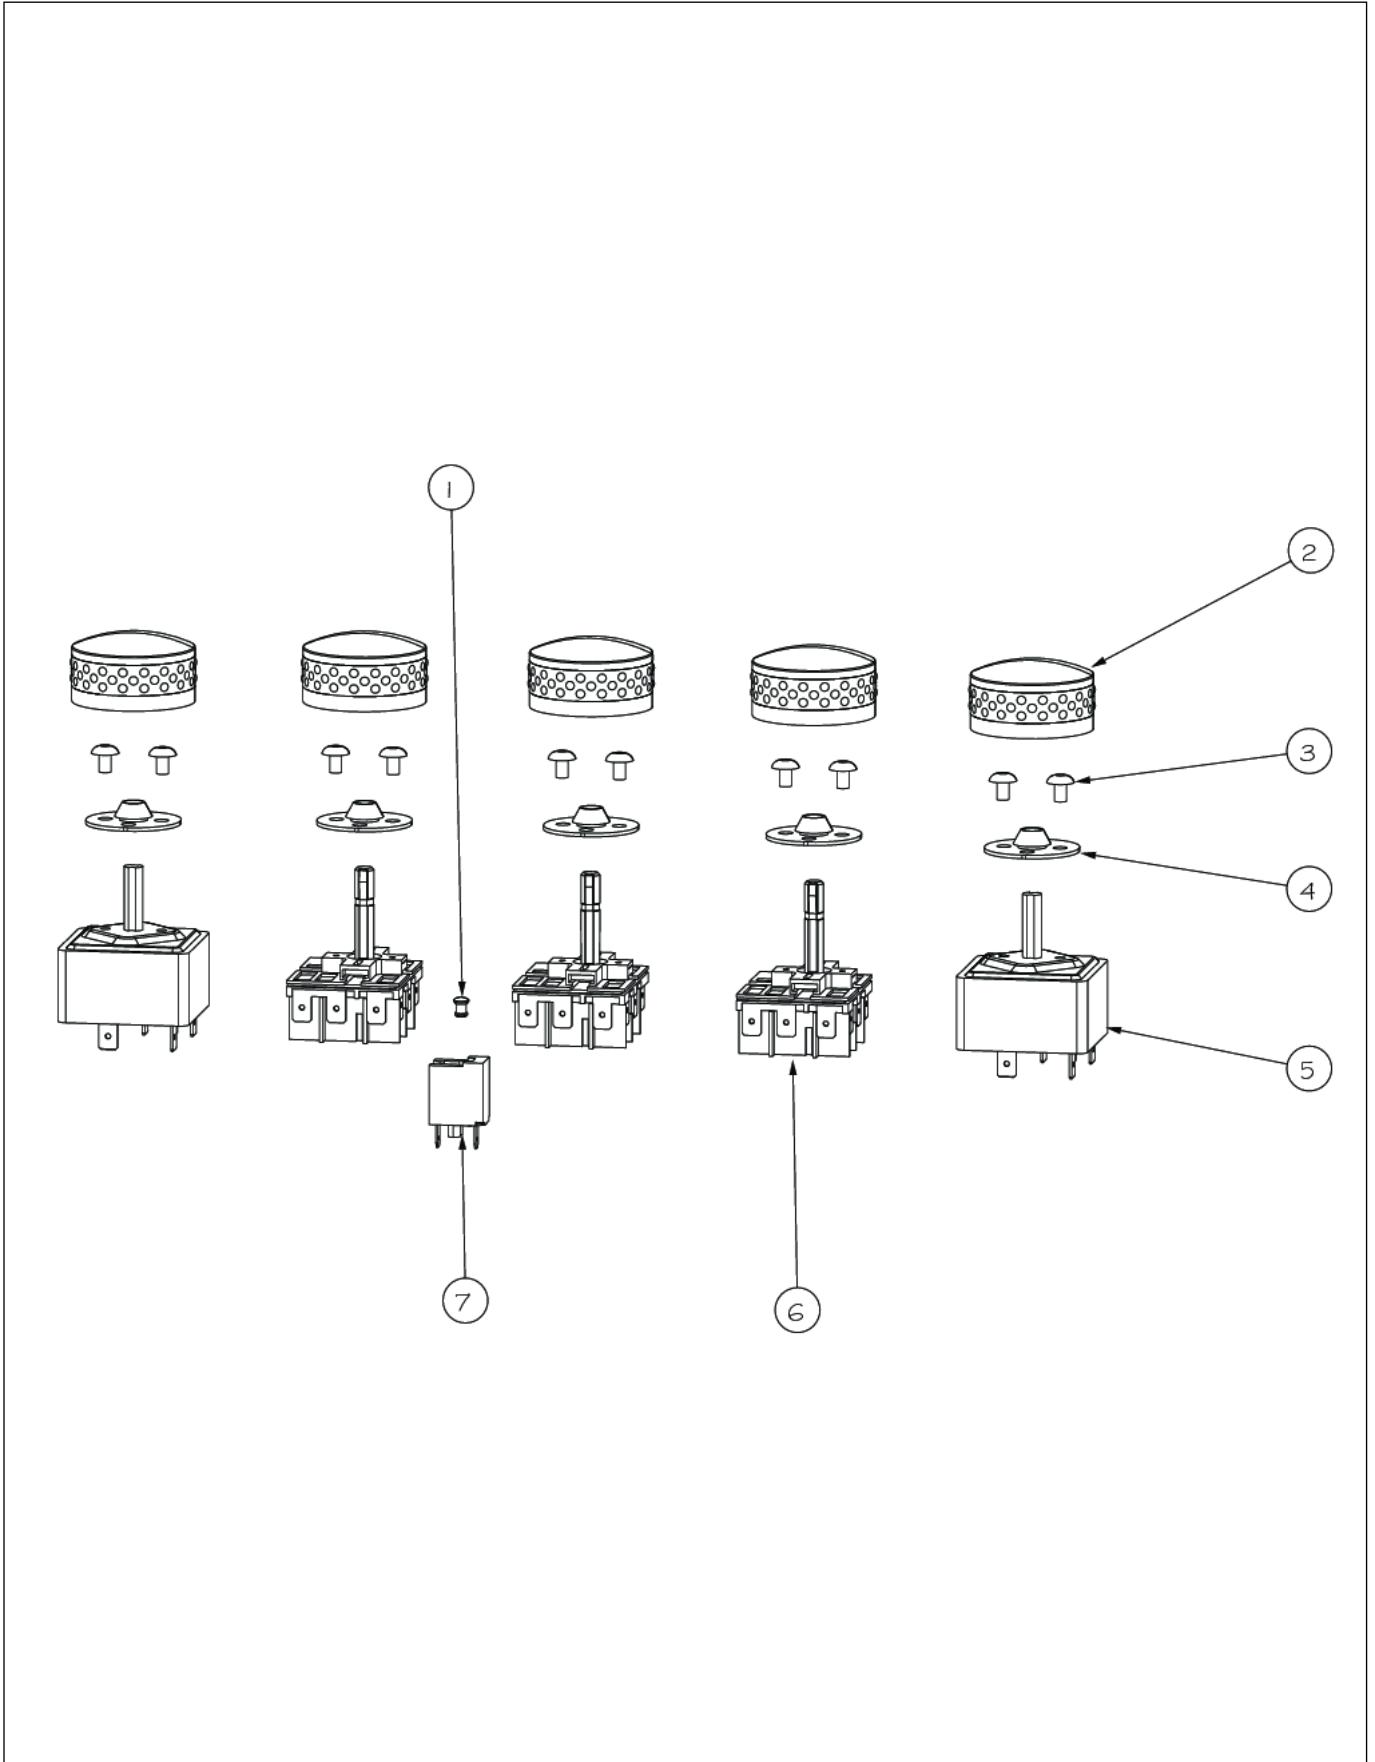

[Find Your VIKING Gas Range Parts - Select From 76 Models](#)

----- Manual continues below -----

DECU165-5B

CONTROL AREA	1
SURFACE COOKING AREA	2
UNIT EXTERIOR	3
Appendix A:Pages Index	A
Appendix B:Parts Index	B

CONTROL AREA

Item	Part No.	Name	Qty	Uom	NOTES
1	PE050080	JEMCO LENS	1	EA	
2	PB010199	ELECTRIC DESIGNER COOKTOP KNOB (BK)	5	EA	
NI	PB010213PVD	ELECT. DESIGNER COOKTOP KNOB BRASS	5	EA	NO LONGER AVAILABLE
3	PD020044	#8-32 X 1/4" PH. TR. HD. M.S.	10	EA	
4	PB070078	SILICONE GASKET (DESU)	5	EA	
5	PJ030049	SINGLE INFINITE SWITCH	2	EA	
6	G50013539	PJ030028 INFINITE SWITCH SERVICE KIT	2	EA	
7	PE050079	LENS OPENING	1	EA	

SURFACE COOKING AREA

Item	Part No.	Name	Qty	Uom	NOTES
1	G5005739	DESIGNER TOP ASSY DECU165-5BSB	1	EA	
1	G5005740	DESIGNER TOP ASSY DECU165-5BSW	1	EA	
2	PJ020002	ELEMENT 2200 (750)	1	EA	
3	PC010006	GUIDE SPRING DESU	9	EA	
4	PD010148	ELEMENT STUD	8	EA	
5	PD040054	ELEMENT STUD WASHER	9	EA	NO LONGER AVAILABLE, Not available online / Call for pricing and availability
6	A2005715	GUIDE HAT BRACKET (DECU)	9	EA	
7	PD020004	10X3/8PH.HD.TYPE 25 REPL PD040125	24	EA	
8	PE070231	TERMINAL BLOCK - 6 POLE (HEYCO)	1	EA	
9	PE050113	DECU INDICATOR LIGHT (SP- 2185-BDPS)	5	EA	
10	PJ020005	2500 ELEMENT	1	EA	
11	A2005726	DECU36 LIGHT HOLDER	1	EA	
12	PD020013	Screw, 6 X 3/8 Ph Pan	8	EA	
13	PJ020004	ELEMENT-(2)1800 X 800	1	EA	
14	PJ020003	ELEMENT	1	EA	

UNIT EXTERIOR

Item	Part No.	Name	Qty	Uom	NOTES
1	A2005708	BURNER BOX 36 (DECU)	1	EA	Not available online / Call for pricing and availability
2	PD020004	10X3/8PH.HD.TYPE 25 REPL PD040125	20	EA	
3	A2005721	MOUNT BRACKET (DECU)	5	EA	
4	PD030029	SELF RETAINING NUT (1/4-20)	5	EA	
5	PD030008	HEX NUT	5	EA	
6	PD020123	BOLT 1/4-20 X 3 HEX HD	5	EA	
7	PB040070	CONDUIT FITTING (90 DEG)	1	EA	
8	PB020071	CONDUIT - FLEXIBLE (48")	1	EA	
9	A2005798	DECU165 CONTROL COVER	1	EA	Not available online / Call for pricing and availability