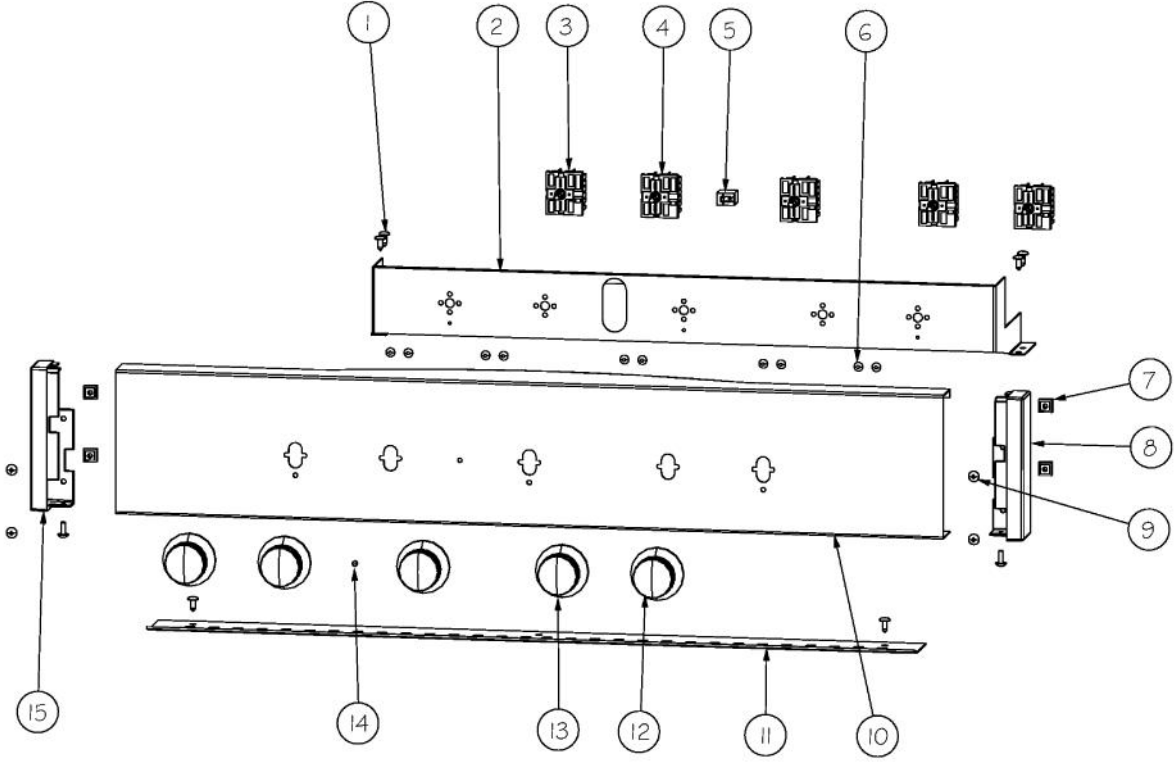

----- Manual continues below -----

Ref #	Part Number	Qty.	Description
1	PD020002	6	10 X 1/2 PH.TR.HD.SMS.
2	A20015497	1	SWITCH MOUNTING PLATE - 36
3	PJ030049	2	DOUBLE INFINITE SWITCH
4	PJ030028	3	DUAL INFINITE SWITCH
5	017582-000	1	LIGHT HOUSING, BLUE NEON
6	PD020044	10	NO.8-32 X 1/4 PH. TR. HD. M.S.
7	PD030005	3	SELF RETAINING NUT
8	PE030141	1	CONTROL PANEL END CAP, RH DGRT
9	PD010003	6	10-24 X 1/2 PH.TR.HD.SERD.M.S.
10	016767-000	1	CONTROL PANEL-DERT362-5B W/GRAPHICS
11	A20013836	1	FINGER SHIELD, 36
12	PA010207	2	KNOB-CHROME W/BLACK SLEEVE
13	PA010209	3	KNOB - CHROME/BLK/DUAL INF.
14	017579-000	1	LENS, BLUE
15	PE030140	1	CONTROL PANEL END CAP, LH DGRT

Ref #	Part Number	Qty.	Description
1	PD020002	42	10 X 1/2 PH.TR.HD.SMS.
2	A20011265	1	BURNER PAN SUPPORT
3	PD040131	1	CONDUIT GROMMET (3/4)
4	A20013839	2	ELEMENT SUPPORT BRACE
5	PB020259	1	3/4 CONDUIT
6	A20016224	1	DERT361 REAR TOP SUPPORT
7	A20016223	1	DERT361 FRONT TOP SUPPORT
8	PB040259	1	90 DEG. 3/4 CONDUIT FITTING
9	PD030062	1	.250 HI-LIMIT SWITCH CLAMP(VGSC306)
10	A20011268	1	BURNER BOX SIDE, RH
11	B20011272	1	SIDE PANEL, RH
12	PD020032	4	SRW-8(A)X3/8PH.WFR HD 7/16DIAXNICL
13	PD020151	6	SHOULDER SCREW
14	A20014534	1	36 BOTTOM INS PANEL
15	A20014533	1	36 BURNER BOX BOTTOM
16	PD020004	2	10X3/8PH.HD.TYPE 25 REPL PD040125
17	A20013830	1	GLASS TRAY SIDE BRACKET
18	A20011267	1	BURNER BOX SIDE, LH
19	B20011271	1	SIDE PANEL, LH

Ref #	Part Number	Qty.	Description
1	PD020046	4	NO.8 X 1/2 SCREWS
2	B30011275	1	ISLAND TRIM TOP
3	A20011279	1	ISLAND TRIM, BACK, 36