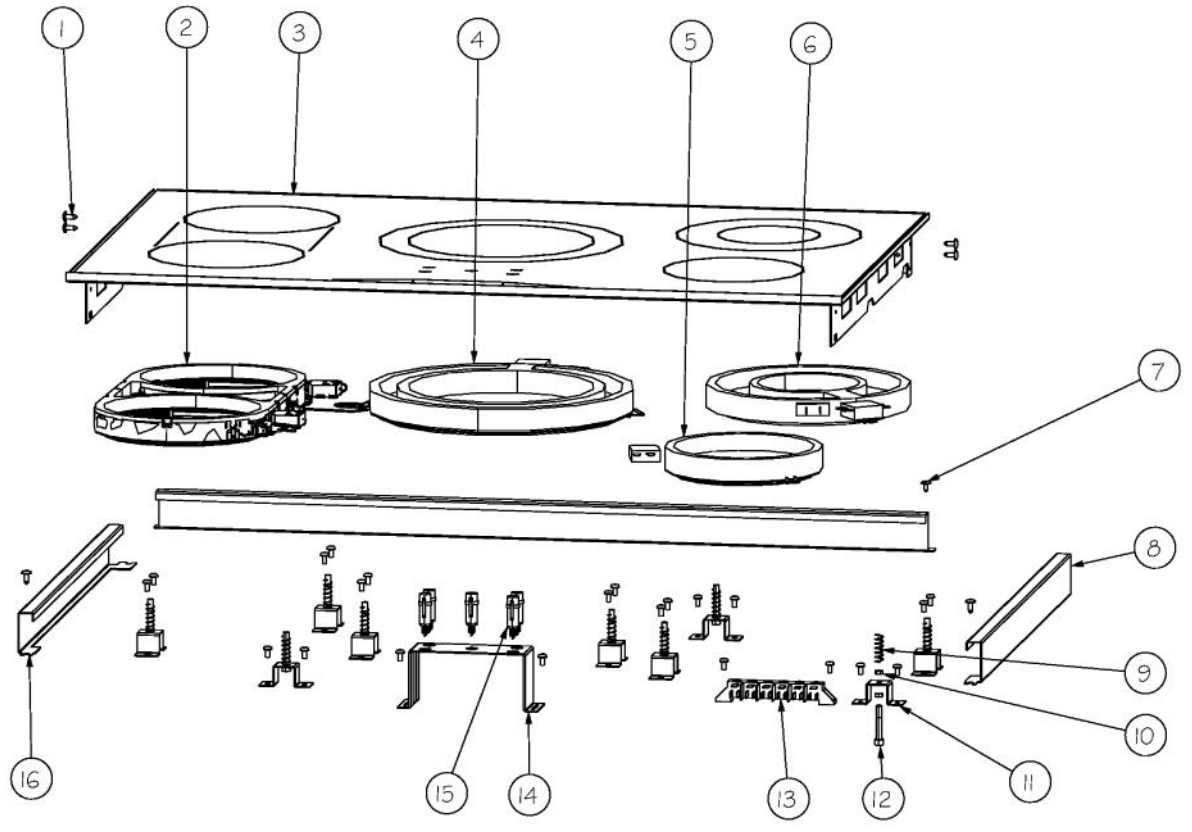

----- Manual continues below -----

Ref #	Part Number	Qty.	Description
1	PD020002	6	10 X 1/2 PH.TR.HD.SMS.
2	A20015497	1	SWITCH MOUNTING PLATE - 36
3	PJ030049	2	DOUBLE INFINITE SWITCH
4	PJ030028	3	DUAL INFINITE SWITCH
5	017582-000	1	LIGHT HOUSING, BLUE NEON
6	PD020044	10	NO.8-32 X 1/4 PH. TR. HD. M.S.
7	PD030005	3	SELF RETAINING NUT
8	PE030141	1	CONTROL PANEL END CAP, RH DGRT
9	PD010003	6	10-24 X 1/2 PH.TR.HD.SERD.M.S.
10	016767-000	1	CONTROL PANEL-DERT362-5B W/GRAPHICS
11	A20013836	1	FINGER SHIELD, 36
12	PA010207	2	KNOB-CHROME W/BLACK SLEEVE
13	PA010209	3	KNOB - CHROME/BLK/DUAL INF.
14	017579-000	1	LENS, BLUE
15	PE030140	1	CONTROL PANEL END CAP, LH DGRT

Ref #	Part Number	Qty.	Description
1	PD020002	4	10 X 1/2 PH.TR.HD.SMS.
2	PJ020004	1	ELEMENT-(2)1800 X 800
3	PE040310	1	DERT 360-GLASS-BLACK
4	PJ020015	1	12 2700/1400W DUAL ZONE ELEMENT
5	PJ020003	1	ELEMENT
6	PJ020002	1	ELEMENT 2200 (750)
7	PD020032	2	SRW-8(A)X3/8PH.WFR HD 7/16DIAXNICL
8	B20011270	1	SIDE TRIM, RH
9	PC010006	9	GUIDE SPRING DESU
10	PD040056	9	ELEMENT STUD NUT
11	A20014957	9	GUIDE MOUNTING BRACKET
12	PD010148	9	ELEMENT STUD
13	PE070231	1	TERMINAL BLOCK - 6 POLE (HEYCO)
14	A2005726	1	DECU36 LIGHT HOLDER
15	PE050113	5	DECU INDICATOR LIGHT (SP-2185-BDPS)
16	B20011269	1	SIDE TRIM, LH

Ref #	Part Number	Qty.	Description
1	PD020046	4	NO.8 X 1/2 SCREWS
2	B30011275	1	ISLAND TRIM TOP
3	A20011279	1	ISLAND TRIM, BACK, 36