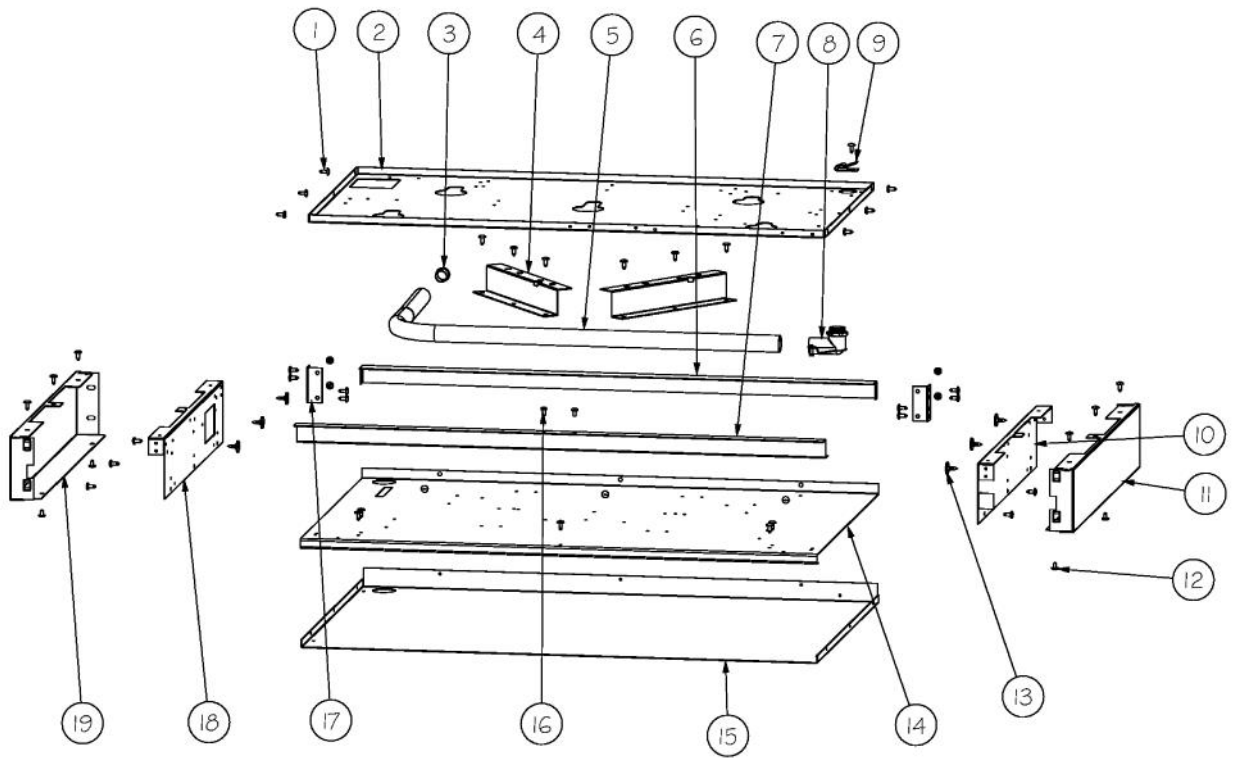

----- Manual continues below -----

Ref #	Part Number	Qty.	Description
1	PD020002	6	10 X 1/2 PH.TR.HD.SMS.
2	A20015497	1	SWITCH MOUNTING PLATE - 36
3	PJ030049	2	DOUBLE INFINITE SWITCH
4	PJ030028	3	DUAL INFINITE SWITCH
5	017582-000	1	LIGHT HOUSING, BLUE NEON
6	PD020044	10	NO.8-32 X 1/4 PH. TR. HD. M.S.
7	PD030005	3	SELF RETAINING NUT
8	PE030141	1	CONTROL PANEL END CAP, RH DGRT
9	PD010003	6	10-24 X 1/2 PH.TR.HD.SERD.M.S.
10	016767-000	1	CONTROL PANEL-DERT362-5B W/GRAPHICS
11	A20013836	1	FINGER SHIELD, 36
12	PA010207	2	KNOB-CHROME W/BLACK SLEEVE
13	PA010209	3	KNOB - CHROME/BLK/DUAL INF.
14	017579-000	1	LENS, BLUE
15	PE030140	1	CONTROL PANEL END CAP, LH DGRT

Ref #	Part Number	Qty.	Description
1	PD020002	42	10 X 1/2 PH.TR.HD.SMS.
2	A20011265	1	BURNER PAN SUPPORT
3	PD040131	1	CONDUIT GROMMET (3/4)
4	A20013839	2	ELEMENT SUPPORT BRACE
5	PB020259	1	3/4 CONDUIT
6	A20016224	1	DERT361 REAR TOP SUPPORT
7	A20016223	1	DERT361 FRONT TOP SUPPORT
8	PB040259	1	90 DEG. 3/4 CONDUIT FITTING
9	PD030062	1	.250 HI-LIMIT SWITCH CLAMP(VGSC306)
10	A20011268	1	BURNER BOX SIDE, RH
11	B20011272	1	SIDE PANEL, RH
12	PD020032	4	SRW-8(A)X3/8PH.WFR HD 7/16DIAXNICL
13	PD020151	6	SHOULDER SCREW
14	A20014534	1	36 BOTTOM INS PANEL
15	A20014533	1	36 BURNER BOX BOTTOM
16	PD020004	2	10X3/8PH.HD.TYPE 25 REPL PD040125
17	A20013830	1	GLASS TRAY SIDE BRACKET
18	A20011267	1	BURNER BOX SIDE, LH
19	B20011271	1	SIDE PANEL, LH

Ref #	Part Number	Qty.	Description
1	PD020046	4	NO.8 X 1/2 SCREWS
2	B30011275	1	ISLAND TRIM TOP
3	A20011279	1	ISLAND TRIM, BACK, 36