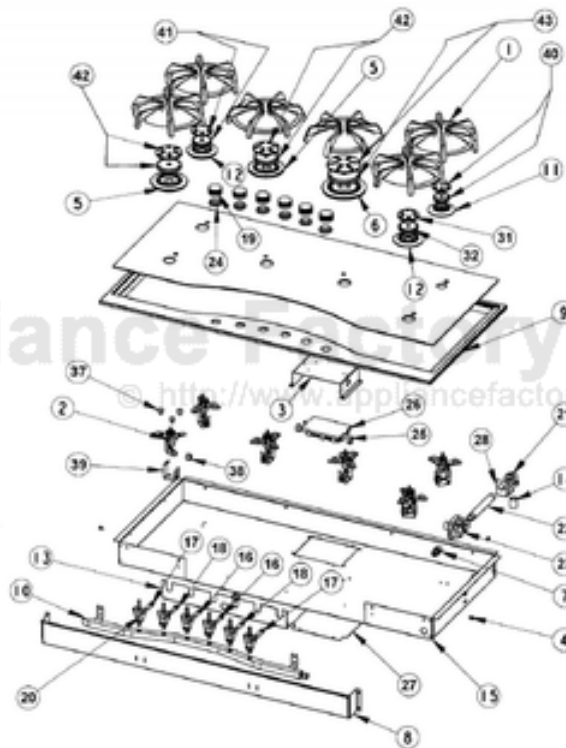

[Find Your VIKING Gas Range Parts - Select From 76 Models](#)

----- Manual continues below -----