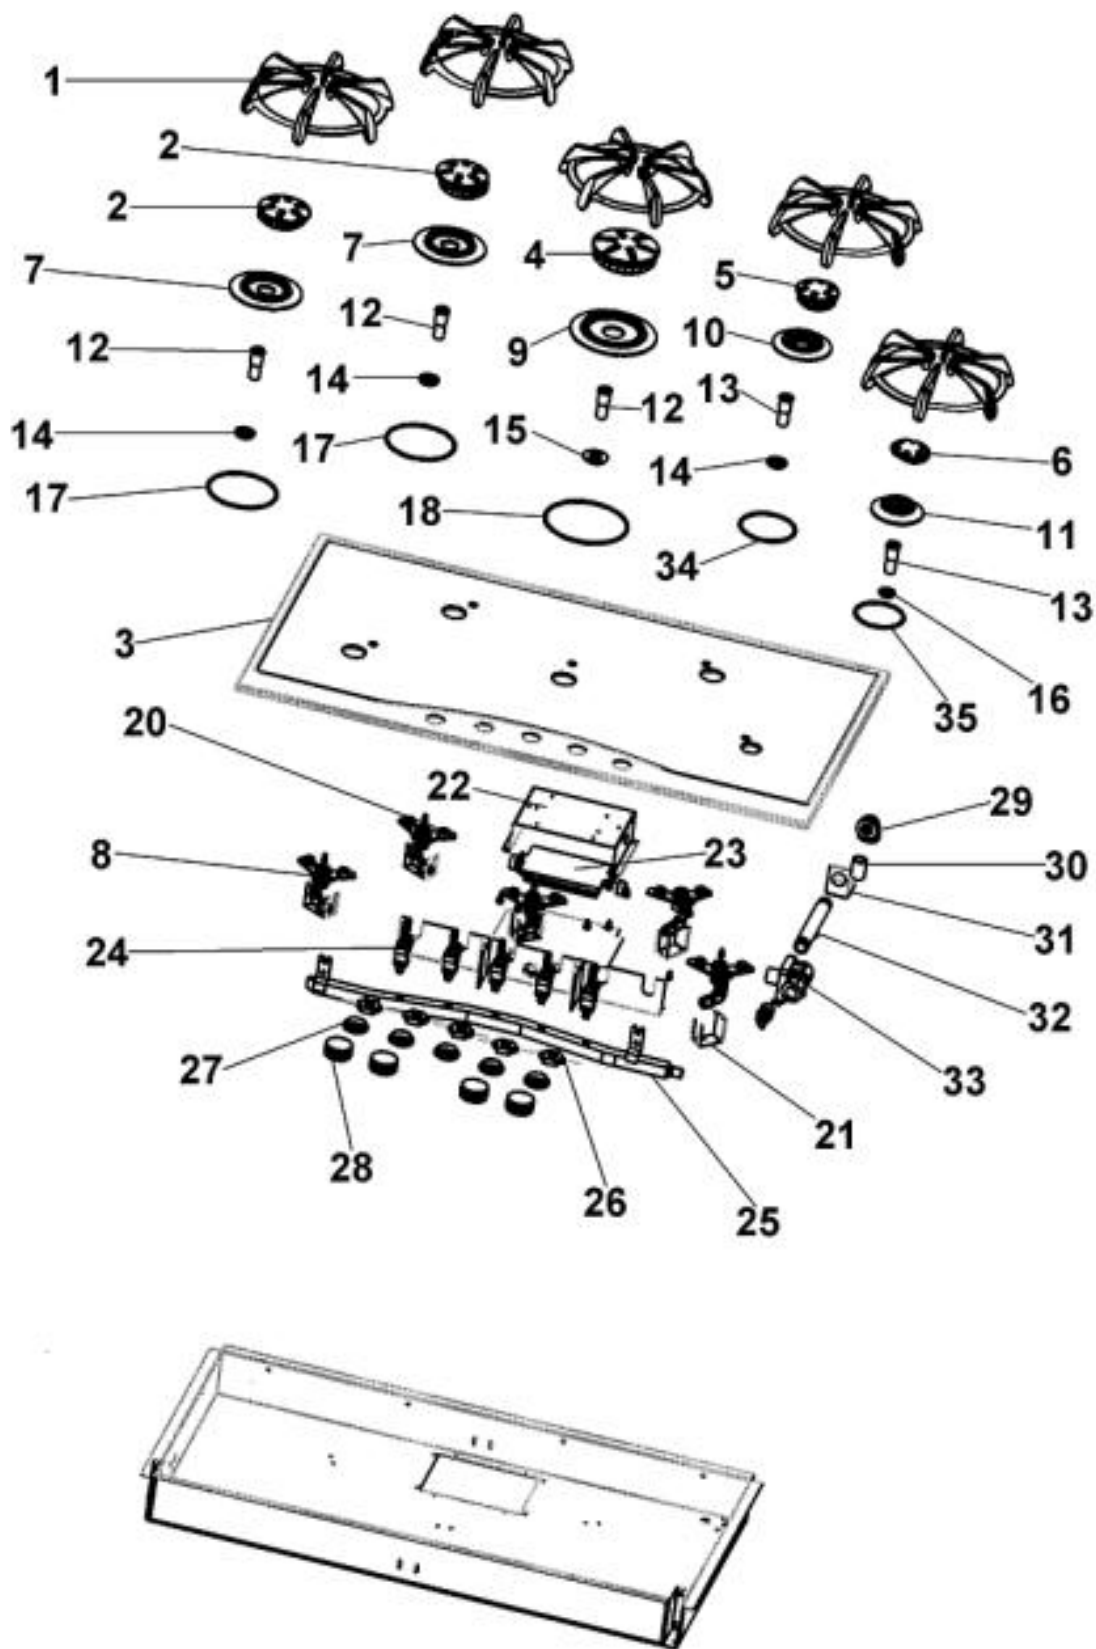

# VIKING DGCU165 Owner's Manual

[Shop genuine replacement parts for VIKING DGCU165](#)

[Find Your VIKING Gas Range Parts - Select From 76 Models](#)

----- Manual continues below -----

Ref #	Part Number	Qty.	Description
1	PA060055		GRATES BK
	PA060056		DGCU GRATE MATTE GRAY
2	G5009161		BURNER HEAD ASSY
	G5009162		BURNER HEAD ASSY GY (C)
3	G5005747		DESIGNER TOP ASSY DGCU165-5BSB
	G5005748		DESIGNER TOP ASSY DGCU165-5BSW
4	G5009159		BURNER HEAD ASSY BK (D)
	G5009160		BURNER HEAD ASSY WH (D)
5	G5009163		BURNER HEAD ASSY
	G5009164		BURNER HEAD ASSY GY (B)
6	G5009157		BURNER HEAD ASSY BK (A)
	G5009158		BURNER HEAD ASSY WH (A)
7	PA080058		C BURNER BASE DGCU
8	PB050061		JET HOLDER (DGCU)
9	PA080057		BURNER BASE ASM
10	PA080059		B BURNER BASE DGCU
11	PA080060		A BURNER BASE DGCU
12	PD030068		VENTURI, C&D (DGCU)
13	PD030067		BURNER VENTURI A & B (DGCU)
14	PD040058		B/C - BURNER ALIGNMENT BUSHING-DGCU
15	PD040059		D-BURNER ALIGNMENT BUSHING (DGCU)
16	PD040057		A-BURNER ALIGNMENT BUSHING (DGCU)
17	PB070062		B.BASE O-RING (VGSU) NO.25-000-004-33
18	PB070063		B.BASE O-RING (VGSU) NO.25-000-004-46
19	PB070061		B.BASE O-RING (VGSU) NO.25-000-004-28
20	PD040061		HIGH HEAT SILICON PAD
21	A2005729		JET HOLDER BRACKET (DGCU)
22	A2005717		SPARK MODULE BOX (DGCU)
23	PA020042		TYTRONICS 0+6 SPARK MODULE
24	PA010094		SUB TO 003577-000 - DGCU GAS VALVE (DESIGNER SERIES)
25	PA050074		36 CS MANIFOLD WITH Z-BRACKET
26	PA020015		SPARK IGNITION SWITCH
27	PB070079		SILICONE EXTRUSION (DGSU)
28	PB010200		GAS DESIGNER COOKTOP KNOB
	PB010200PVD		GAS DESIGNER COOKTOP KNOB - BRASS
	PB010214		GAS DESIGNER COOKTOP KNOB - WH
	PB010214PVD		GAS DESIGNER COOKTOP KNOB - BRASS
29	PB040053		1/2 90DEG. ELBOW
30	PB040046		1/2 CLOSE NIPPLE (VGSO166)
31	A2005719		SUPPLY BRACKET DGCU
32	PB040175		1/2 PIPE NIPPLE (6.375 LONG)
33	PA070004		PRESSURE REG.(NAT.) RV47L-77-5.0
	PA070005		PRESSURE REG.(LP) RV47L-77-10.0
34	PB070061		B.BASE O-RING (VGSU) NO.25-000-004-28
35	PB070060		B.BASE O-RING (VGSU) NO.25-000-004-27
NI	014915-000	1	TUBE, ASM, A
NI	PB020126		3/8" S.S. FLEX TUBING 15" (DGCU)
NI	G4007440		SUPPLY CORD ASSY