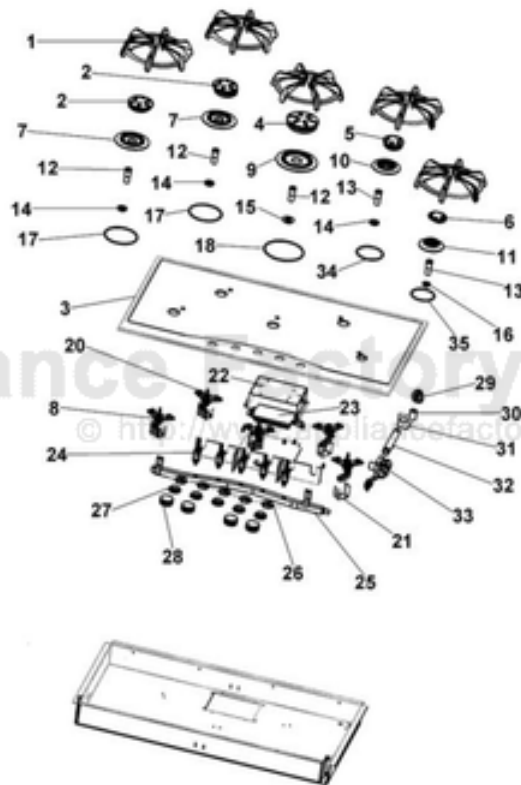

# VIKING DGCU165 Owner's Manual

[Shop genuine replacement parts for VIKING DGCU165](#)

[Find Your VIKING Gas Range Parts - Select From 76 Models](#)

----- Manual continues below -----

Ref #	Part Number	Qty.	Description
1	PA060055		GRATES BK
	PA060056		DGCU GRATE MATTE GRAY
2	G5009161		BURNER HEAD ASSY
	G5009162		BURNER HEAD ASSY GY (C)
3	G5005747		DESIGNER TOP ASSY DGCU165-5BSB
	G5005748		DESIGNER TOP ASSY DGCU165-5BSW
4	G5009159		BURNER HEAD ASSY BK (D)
	G5009160		BURNER HEAD ASSY WH (D)
5	G5009163		BURNER HEAD ASSY
	G5009164		BURNER HEAD ASSY GY (B)
6	G5009157		BURNER HEAD ASSY BK (A)
	G5009158		BURNER HEAD ASSY WH (A)
7	PA080058		C BURNER BASE DGCU
8	PB050061		JET HOLDER (DGCU)
9	PA080057		BURNER BASE ASM
10	PA080059		B BURNER BASE DGCU
11	PA080060		A BURNER BASE DGCU
12	PD030068		VENTURI, C&D (DGCU)
13	PD030067		BURNER VENTURI A & B (DGCU)
14	PD040058		B/C - BURNER ALIGNMENT BUSHING-DGCU
15	PD040059		D-BURNER ALIGNMENT BUSHING (DGCU)
16	PD040057		A-BURNER ALIGNMENT BUSHING (DGCU)
17	PB070062		B.BASE O-RING (VGSU) NO.25-000-004-33
18	PB070063		B.BASE O-RING (VGSU) NO.25-000-004-46
19	PB070061		B.BASE O-RING (VGSU) NO.25-000-004-28
20	PD040061		HIGH HEAT SILICON PAD
21	A2005729		JET HOLDER BRACKET (DGCU)
22	A2005717		SPARK MODULE BOX (DGCU)
23	PA020042		TYTRONICS 0+6 SPARK MODULE
24	PA010094		SUB TO 003577-000 - DGCU GAS VALVE (DESIGNER SERIES)
25	PA050074		36 CS MANIFOLD WITH Z-BRACKET
26	PA020015		SPARK IGNITION SWITCH
27	PB070079		SILICONE EXTRUSION (DGSU)
28	PB010200		GAS DESIGNER COOKTOP KNOB
	PB010200PVD		GAS DESIGNER COOKTOP KNOB - BRASS
	PB010214		GAS DESIGNER COOKTOP KNOB - WH
	PB010214PVD		GAS DESIGNER COOKTOP KNOB - BRASS
29	PB040053		1/2 90DEG. ELBOW
30	PB040046		1/2 CLOSE NIPPLE (VGSO166)
31	A2005719		SUPPLY BRACKET DGCU
32	PB040175		1/2 PIPE NIPPLE (6.375 LONG)
33	PA070004		PRESSURE REG.(NAT.) RV47L-77-5.0
	PA070005		PRESSURE REG.(LP) RV47L-77-10.0
34	PB070061		B.BASE O-RING (VGSU) NO.25-000-004-28
35	PB070060		B.BASE O-RING (VGSU) NO.25-000-004-27
NI	014915-000	1	TUBE, ASM, A
NI	PB020126		3/8" S.S. FLEX TUBING 15" (DGCU)
NI	G4007440		SUPPLY CORD ASSY