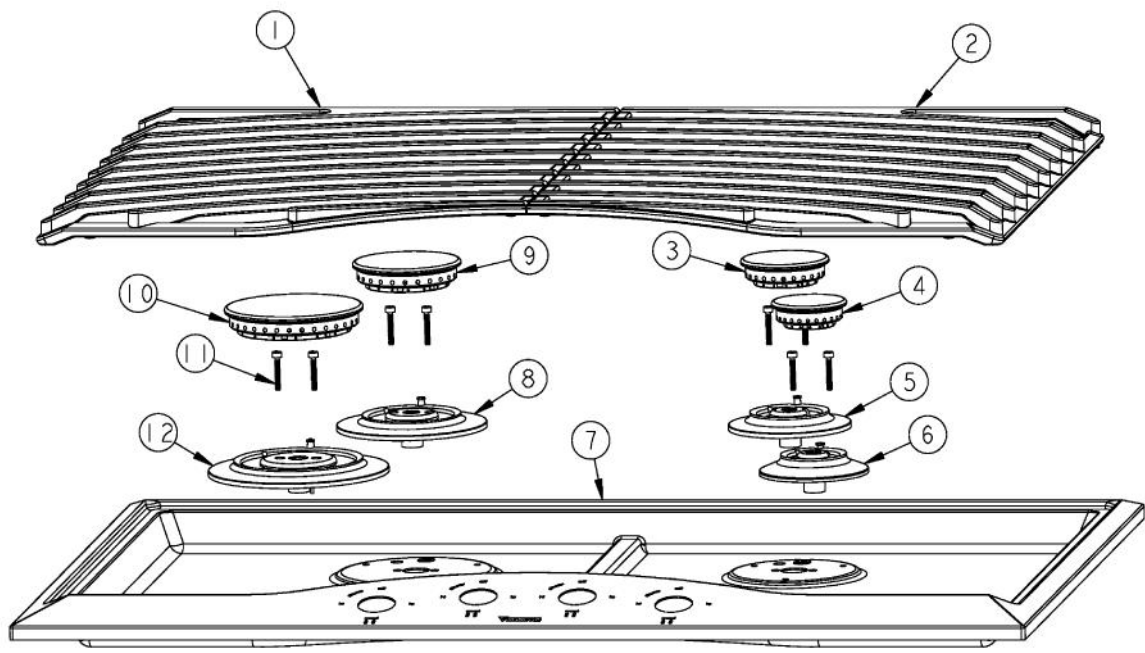

----- Manual continues below -----

Ref #	Part Number	Qty.	Description
1	A20014779		DGSU MANIFOLD BRACKET
2	PD020004		10X3/8PH.HD.TYPE 25 REPL PD040125
3	PA020015		SPARK IGNITION SWITCH (BEFORE 02/09/06)
NI	PA020045		IGNITOR SWITCH (AFTER 02/09/06)
4	PB010200		GAS DESIGNER COOKTOP KNOB
4	PB010200PVD		GAS DESIGNER COOKTOP KNOB - BRASS
4	PB010214		GAS DESIGNER COOKTOP KNOB - WH
4	PB010214PVD		GAS DESIGNER COOKTOP KNOB - BRASS
5	PB070079		SILICONE EXTRUSION (DGSU)
6	PA010094		SUB TO 003577-000 - DGCU GAS VALVE (DESIGNER SERIES) (BEFORE 02/09/06)
NI	PA010161		SUB TO 007146-000 - COOKTOP REVERSE FLOW VALVE (AFTER 02/09/06)
7	PB040231		90 DEGREE BULKHEAD ELBOW W / LOCKNUT
8	PB020189		5/8 FLEX TUBE
9	PA050088		DGSU100 MANIFOLD
10	PD010012		VALVE BOLT 1/4-20 UNC-2B 5/16 M.S.
11	PA070004		PRESSURE REG.(NAT.) RV47L-77-5.0 (NATURAL GAS)
NI	PA070005		PRESSURE REG.(LP) RV47L-77-10.0 (LP GAS)

Ref #	Part Number	Qty.	Description
1	PD020123		BOLT 1/4-20 X 3 HEX HD
2	PE070069		STRAIGHT-THRU BUSHING
3	PD030029		SELF RETAINING NUT (1/4-20)
4	A2005721		MOUNT BRACKET (DECU)
5	G4007440		SUPPLY CORD ASSY