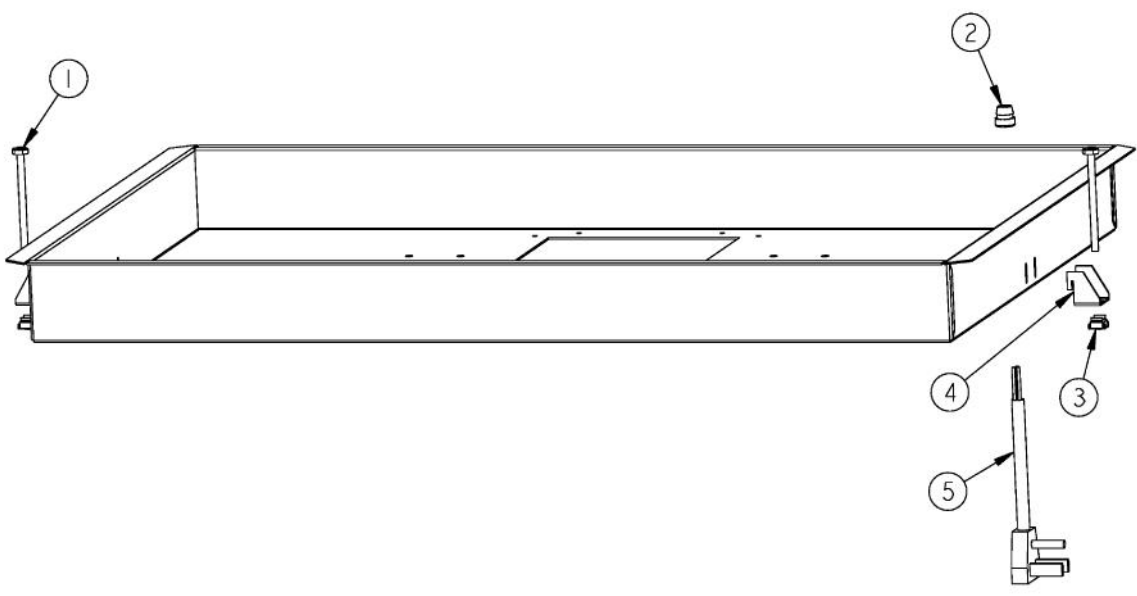

Ref #	Part Number	Qty.	Description
1	PD020123		BOLT 1/4-20 X 3 HEX HD
2	PE070069		STRAIGHT-THRU BUSHING
3	PD030029		SELF RETAINING NUT (1/4-20)
4	A2005721		MOUNT BRACKET (DECU)
5	G4007440		SUPPLY CORD ASSY