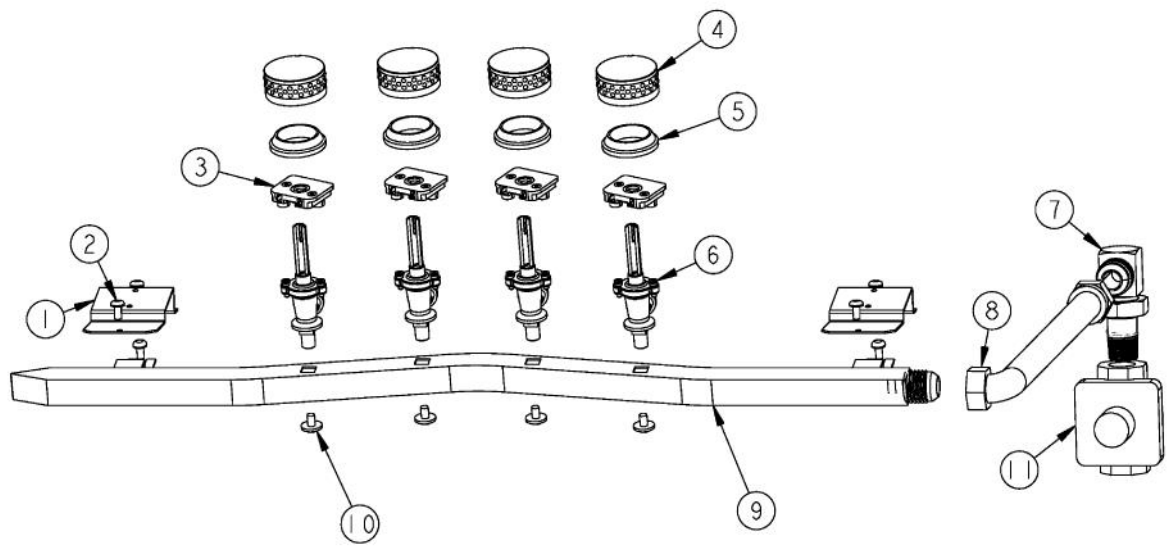

----- Manual continues below -----

Ref #	Part Number	Qty.	Description
1	A20014779		DGSU MANIFOLD BRACKET
2	PD020004		10X3/8PH.HD.TYPE 25 REPL PD040125
3	PA020015		SPARK IGNITION SWITCH (BEFORE 02/09/06)
NI	PA020045		IGNITOR SWITCH (AFTER 02/09/06)
4	PB010200		GAS DESIGNER COOKTOP KNOB
4	PB010200PVD		GAS DESIGNER COOKTOP KNOB - BRASS
4	PB010214		GAS DESIGNER COOKTOP KNOB - WH
4	PB010214PVD		GAS DESIGNER COOKTOP KNOB - BRASS
5	PB070079		SILICONE EXTRUSION (DGSU)
6	PA010094		SUB TO 003577-000 - DGCU GAS VALVE (DESIGNER SERIES) (BEFORE 02/09/06)
NI	PA010161		SUB TO 007146-000 - COOKTOP REVERSE FLOW VALVE (AFTER 02/09/06)
7	PB040231		90 DEGREE BULKHEAD ELBOW W / LOCKNUT
8	PB020189		5/8 FLEX TUBE
9	PA050088		DGSU100 MANIFOLD
10	PD010012		VALVE BOLT 1/4-20 UNC-2B 5/16 M.S.
11	PA070004		PRESSURE REG.(NAT.) RV47L-77-5.0 (NATURAL GAS)
NI	PA070005		PRESSURE REG.(LP) RV47L-77-10.0 (LP GAS)

Ref #	Part Number	Qty.	Description
1	PD020123		BOLT 1/4-20 X 3 HEX HD
2	PE070069		STRAIGHT-THRU BUSHING
3	PD030029		SELF RETAINING NUT (1/4-20)
4	A2005721		MOUNT BRACKET (DECU)
5	G4007440		SUPPLY CORD ASSY

*No Image
Available*

Ref #	Part Number	Qty.	Description
1	PE070872		DGSU100 WIRE HARNESS

*No Image
Available*

Ref #	Part Number	Qty.	Description
1	PE070817		IGNITOR SWITCH HARNESS 4B, 30