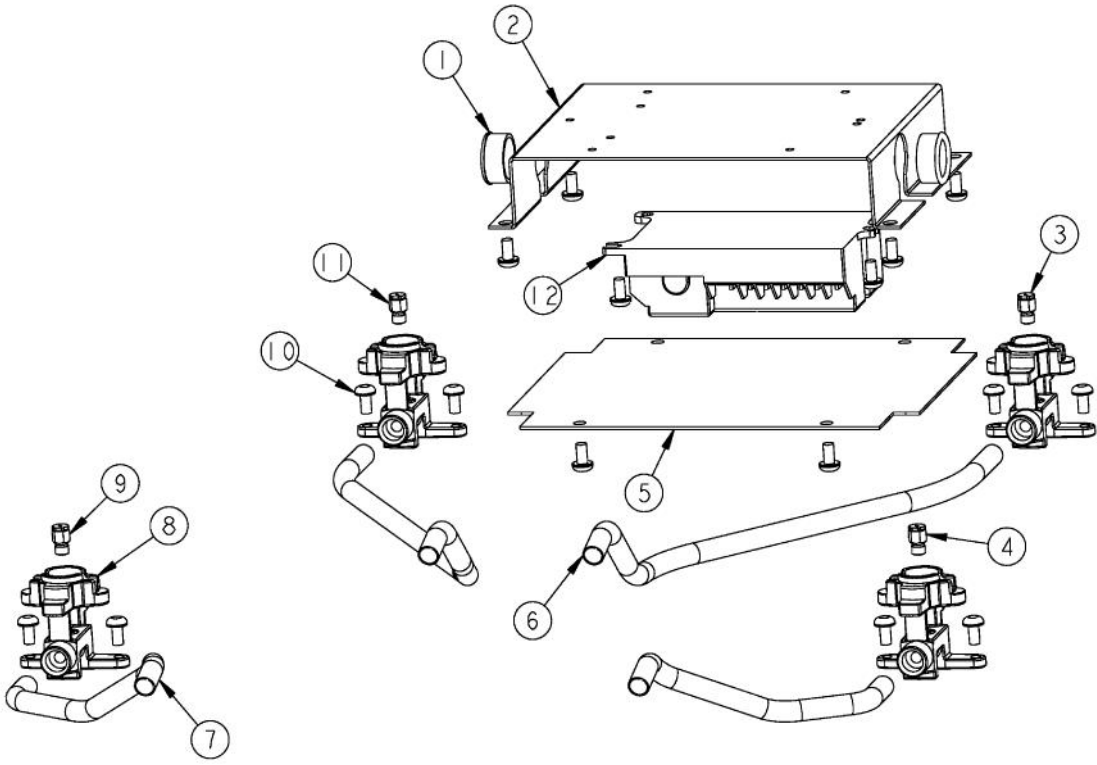

----- Manual continues below -----

Ref #	Part Number	Qty.	Description
1	A20014779		DGSU MANIFOLD BRACKET
2	PD020004		10X3/8PH.HD.TYPE 25 REPL PD040125
3	PA020015		SPARK IGNITION SWITCH (BEFORE 02/09/06)
NI	PA020045		IGNITOR SWITCH (AFTER 02/09/06)
4	PB010200		GAS DESIGNER COOKTOP KNOB
4	PB010200PVD		GAS DESIGNER COOKTOP KNOB - BRASS
4	PB010214		GAS DESIGNER COOKTOP KNOB - WH
4	PB010214PVD		GAS DESIGNER COOKTOP KNOB - BRASS
5	PB070079		SILICONE EXTRUSION (DGSU)
6	PA010094		SUB TO 003577-000 - DGCU GAS VALVE (DESIGNER SERIES) (BEFORE 02/09/06)
NI	PA010161		SUB TO 007146-000 - COOKTOP REVERSE FLOW VALVE (AFTER 02/09/06)
7	PB040231		90 DEGREE BULKHEAD ELBOW W / LOCKNUT
8	PB020189		5/8 FLEX TUBE
9	PA050088		DGSU100 MANIFOLD
10	PD010012		VALVE BOLT 1/4-20 UNC-2B 5/16 M.S.
11	PA070004		PRESSURE REG.(NAT.) RV47L-77-5.0 (NATURAL GAS)
NI	PA070005		PRESSURE REG.(LP) RV47L-77-10.0 (LP GAS)

Ref #	Part Number	Qty.	Description
1	PD040005		SNAP BUSHING - 7/8
2	A2007834		MODULE BRACKET
3	PB040199		NATURAL ORIFICE NO.56 (NATURAL GAS)
3	PB040204		NO.67 LP (LP GAS)
4	PB040236		NO.55 NAT (NATURAL GAS)
4	PB040203		NO.65 ORIFICE FOR SEALED BURNER (LP GAS)
5	A1005718		MODULE COVER
6	PB020191		15 FLEX TUBE
7	PB020190		10 FLEX TUBE
8	PB050067		JETHOLDER
9	PB040196		NO. 51 ORIFICE FOR SEALED BURNER (NATURAL GAS)
9	PB040200		NO.57 ORIFICE - LP (LP GAS)
10	PD020004		10X3/8PH.HD.TYPE 25 REPL PD040125
11	PB040197		NO. 53 ORIFICE FOR SEALED BURNER (NATURAL GAS)
11	PB040201		NO.61 ORIFICE FOR SEALED BURNER (LP GAS)
12	PA020041		TYTRONICS 0+4 SPARK MODULE

Ref #	Part Number	Qty.	Description
1	PD020123		BOLT 1/4-20 X 3 HEX HD
2	PE070069		STRAIGHT-THRU BUSHING
3	PD030029		SELF RETAINING NUT (1/4-20)
4	A2005721		MOUNT BRACKET (DECU)
5	G4007440		SUPPLY CORD ASSY

*No Image
Available*

Ref #	Part Number	Qty.	Description
1	PE070872		DGSU100 WIRE HARNESS

*No Image
Available*

Ref #	Part Number	Qty.	Description
1	PE070817		IGNITOR SWITCH HARNESS 4B, 30