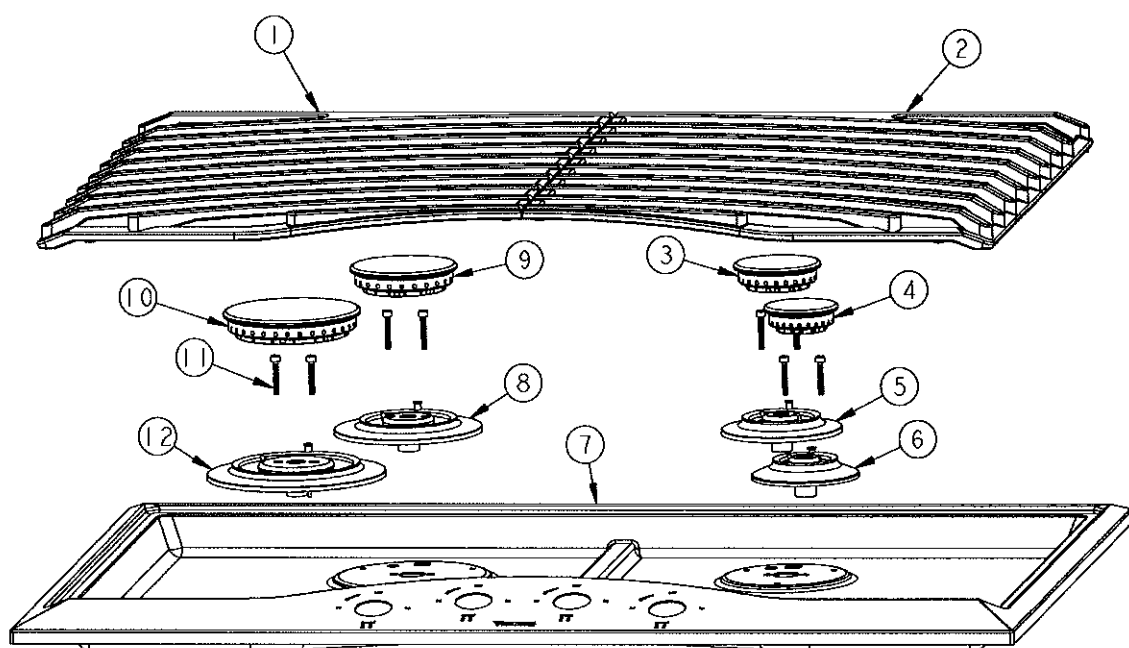

----- Manual continues below -----

Ref #	Part Number	Qty.	Description
1	A20014779		DGSU MANIFOLD BRACKET
2	PD020004		10X3/8PH.HD.TYPE 25 REPL PD040125
3	PA020015		SPARK IGNITION SWITCH (BEFORE 02/09/06)
NI	PA020045		IGNITOR SWITCH (AFTER 02/09/06)
4	PB010200		GAS DESIGNER COOKTOP KNOB
4	PB010200PVD		GAS DESIGNER COOKTOP KNOB - BRASS
4	PB010214		GAS DESIGNER COOKTOP KNOB - WH
4	PB010214PVD		GAS DESIGNER COOKTOP KNOB - BRASS
5	PB070079		SILICONE EXTRUSION (DGSU)
6	PA010094		SUB TO 003577-000 - DGCU GAS VALVE (DESIGNER SERIES) (BEFORE 02/09/06)
NI	PA010161		SUB TO 007146-000 - COOKTOP REVERSE FLOW VALVE (AFTER 02/09/06)
7	PB040231		90 DEGREE BULKHEAD ELBOW W / LOCKNUT
8	PB020189		5/8 FLEX TUBE
9	PA050088		DGSU100 MANIFOLD
10	PD010012		VALVE BOLT 1/4-20 UNC-2B 5/16 M.S.
11	PA070004		PRESSURE REG.(NAT.) RV47L-77-5.0 (NATURAL GAS)
NI	PA070005		PRESSURE REG.(LP) RV47L-77-10.0 (LP GAS)