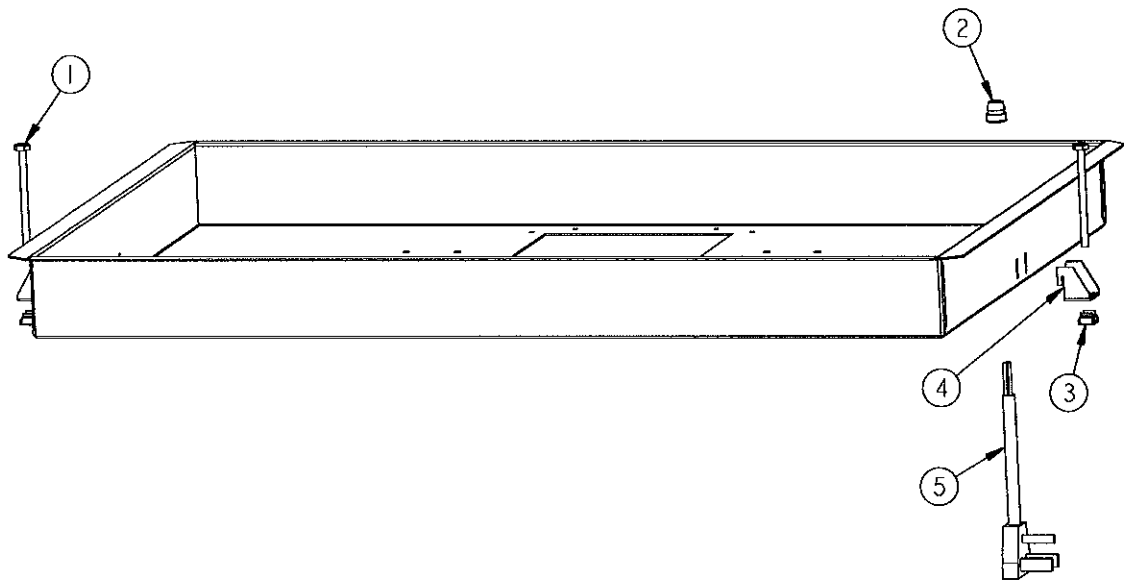

<u>Ref #</u>	<u>Part Number</u>	<u>Qty.</u>	<u>Description</u>
1	PD020123		BOLT 1/4-20 X 3 HEX HD
2	PE070069		STRAIGHT-THRU BUSHING
3	PD030029		SELF RETAINING NUT (1/4-20)
4	A2005721		MOUNT BRACKET (DECU)
5	G4007440		SUPPLY CORD ASSY