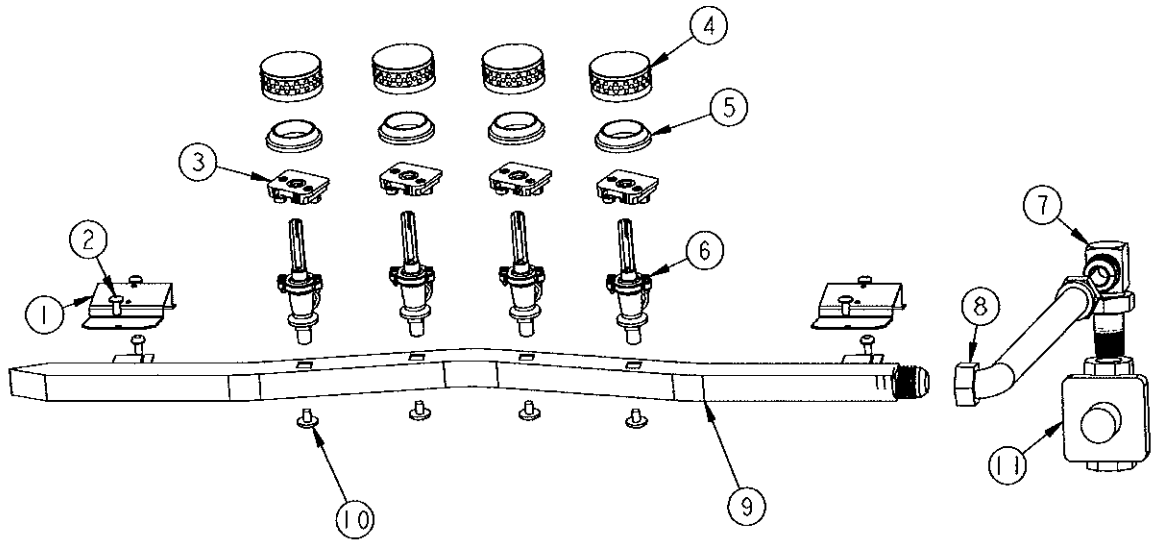

----- Manual continues below -----

Ref #	Part Number	Qty.	Description
1	A20014779		DGSU MANIFOLD BRACKET
2	PD020004		10X3/8PH.HD.TYPE 25 REPL PD040125
3	PA020015		SPARK IGNITION SWITCH (BEFORE 02/09/06)
NI	PA020045		IGNITOR SWITCH (AFTER 02/09/06)
4	PB010200		GAS DESIGNER COOKTOP KNOB
4	PB010200PVD		GAS DESIGNER COOKTOP KNOB - BRASS
4	PB010214		GAS DESIGNER COOKTOP KNOB - WH
4	PB010214PVD		GAS DESIGNER COOKTOP KNOB - BRASS
5	PB070079		SILICONE EXTRUSION (DGSU)
6	PA010094		SUB TO 003577-000 - DGCU GAS VALVE (DESIGNER SERIES) (BEFORE 02/09/06)
NI	PA010161		SUB TO 007146-000 - COOKTOP REVERSE FLOW VALVE (AFTER 02/09/06)
7	PB040231		90 DEGREE BULKHEAD ELBOW W / LOCKNUT
8	PB020189		5/8 FLEX TUBE
9	PA050088		DGSU100 MANIFOLD
10	PD010012		VALVE BOLT 1/4-20 UNC-2B 5/16 M.S.
11	PA070004		PRESSURE REG.(NAT.) RV47L-77-5.0 (NATURAL GAS)
NI	PA070005		PRESSURE REG.(LP) RV47L-77-10.0 (LP GAS)

<u>Ref #</u>	<u>Part Number</u>	<u>Qty.</u>	<u>Description</u>
1	PD020123		BOLT 1/4-20 X 3 HEX HD
2	PE070069		STRAIGHT-THRU BUSHING
3	PD030029		SELF RETAINING NUT (1/4-20)
4	A2005721		MOUNT BRACKET (DECU)
5	G4007440		SUPPLY CORD ASSY

*No Image
Available*

Ref #	Part Number	Qty.	Description
1	PE070872		DGSU100 WIRE HARNESS

*No Image
Available*

Ref #	Part Number	Qty.	Description
1	PE070817		IGNITOR SWITCH HARNESS 4B, 30