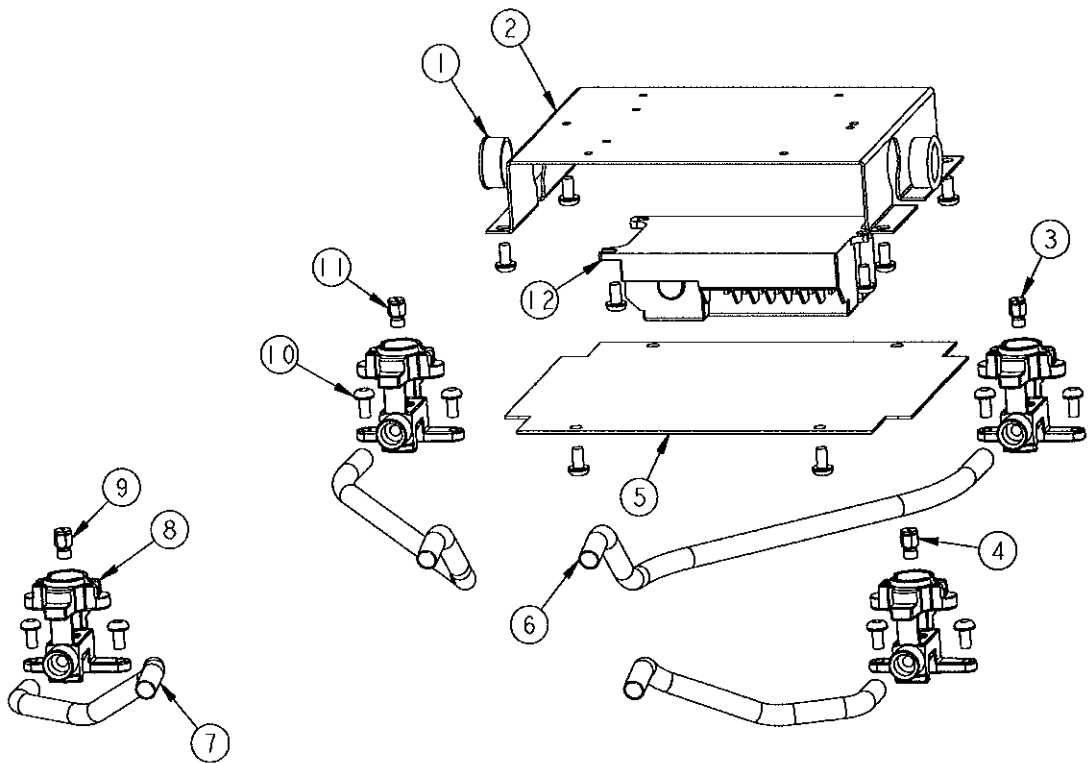

Ref #	Part Number	Qty.	Description
1	PD040005		SNAP BUSHING - 7/8
2	A2007834		MODULE BRACKET
3	PB040199		NATURAL ORIFICE NO.56 (NATURAL GAS)
3	PB040204		NO.67 LP (LP GAS)
4	PB040236		NO.55 NAT (NATURAL GAS)
4	PB040203		NO.65 ORIFICE FOR SEALED BURNER (LP GAS)
5	A1005718		MODULE COVER
6	PB020191		15 FLEX TUBE
7	PB020190		10 FLEX TUBE
8	PB050067		JETHOLDER
9	PB040196		NO. 51 ORIFICE FOR SEALED BURNER (NATURAL GAS)
9	PB040200		NO.57 ORIFICE - LP (LP GAS)
10	PD020004		10X3/8PH.HD.TYPE 25 REPL PD040125
11	PB040197		NO. 53 ORIFICE FOR SEALED BURNER (NATURAL GAS)
11	PB040201		NO.61 ORIFICE FOR SEALED BURNER (LP GAS)
12	PA020041		TYTRONICS 0+4 SPARK MODULE