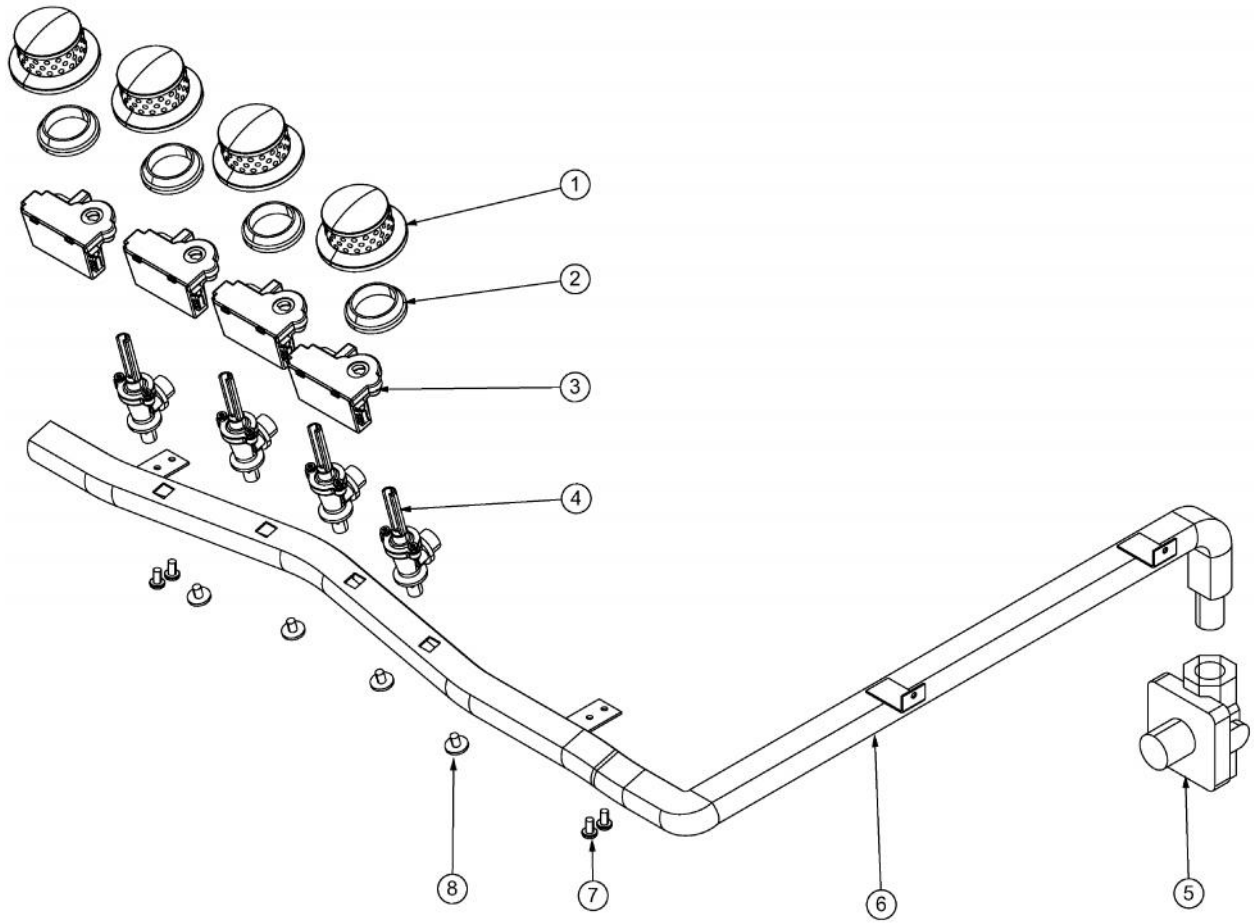

This Owner's Manual is provided and hosted by [Appliance Factory Parts](#).

VIKING DGSU101-4B Owner's Manual

[Shop genuine replacement parts for VIKING
DGSU101-4B](#)

[Find Your VIKING Gas Range Parts - Select From 76 Models](#)

----- Manual continues below -----

Ref #	Part Number	Qty.	Description
1	011731-000	4	KNOB, BK, DESIGNER COOKTOP
1	014558-000	4	KNOB, VLV, GRAY BAND, DES COOKTOP
2	PB070079	4	SILICONE EXTRUSION (DGSU)
3	015112-000	4	MODULE, SPK IRIS COOKTOP
4	PA010161	4	SUB TO 007146-000 - COOKTOP REVERSE FLOW VALVE
5	PA070004	1	PRESSURE REG.(NAT.) RV47L-77-5.0
5	PA070005	1	PRESSURE REG.(LP) RV47L-77-10.0
6	014612-000	1	MANIFOLD, ASM
7	PD020004	4	10X3/8PH.HD.TYPE 25 REPL PD040125
8	PD010012	4	VALVE BOLT 1/4-20 UNC-2B 5/16 M.S.

Ref #	Part Number	Qty.	Description
1	PA060093	1	LH DGSU100 GRATE (BLACK)
1	PA060095	1	LH DGSU100 GRATE (GRAY)
2	PA060092	1	RH DGSU100 GRATE BLK
2	PA060094	1	RH DGSU100 GRATE GRAY
3	PB050070	1	C-BASE
4	PA080105	1	DGRT-B BURNER CAP- BLACK
5	PA080100	1	DGRT-B COMPLETE BURNER HEAD ASSEMBLY
6	PB050071	1	B-BASE
7	PA080103	1	DGRT-A BURNER CAP- BLACK
8	PB050072	1	A-BASE
9	017285-000	1	DGSU101 TOP W/GRAPHICS
9	017285-006	1	20 TOP, WH W/ GRAPHICSS
10	PA080099	1	DGRT-A COMPLETE BURNER HEAD ASSEMBLY
11	PB050069	1	D-BASE
12	PA080102	1	DGRT-D COMPLETE BURNER HEAD ASSEMBLY
13	PA080083	1	D BURNER CAP XMATTE BLACKX
14	PA080101	1	DGRT-C COMPLETE BURNER HEAD ASSEMBLY
15	PA080107	1	DGRT-C BURNER CAP- BLACK

Ref #	Part Number	Qty.	Description
1	PD020159	8	DGSU BURNER BASE SCREW
2	PB050067	4	JETHOLDER
3	PD020004	8	10X3/8PH.HD.TYPE 25 REPL PD040125
4	PB020191	2	15 FLEX TUBE
5	PB020190	2	10 FLEX TUBE

Ref #	Part Number	Qty.	Description
1	PD030029	2	SELF RETAINING NUT (1/4-20)
2	A2005721	2	MOUNT BRACKET (DECU)
3	NON-SERVICEABLE	1	BOX, BNR, DGSU 30
4	PE070069	1	STRAIGHT-THRU BUSHING
5	G4007440	1	SUPPLY CORD ASSY
6	PD020123	2	BOLT 1/4-20 X 3 HEX HD