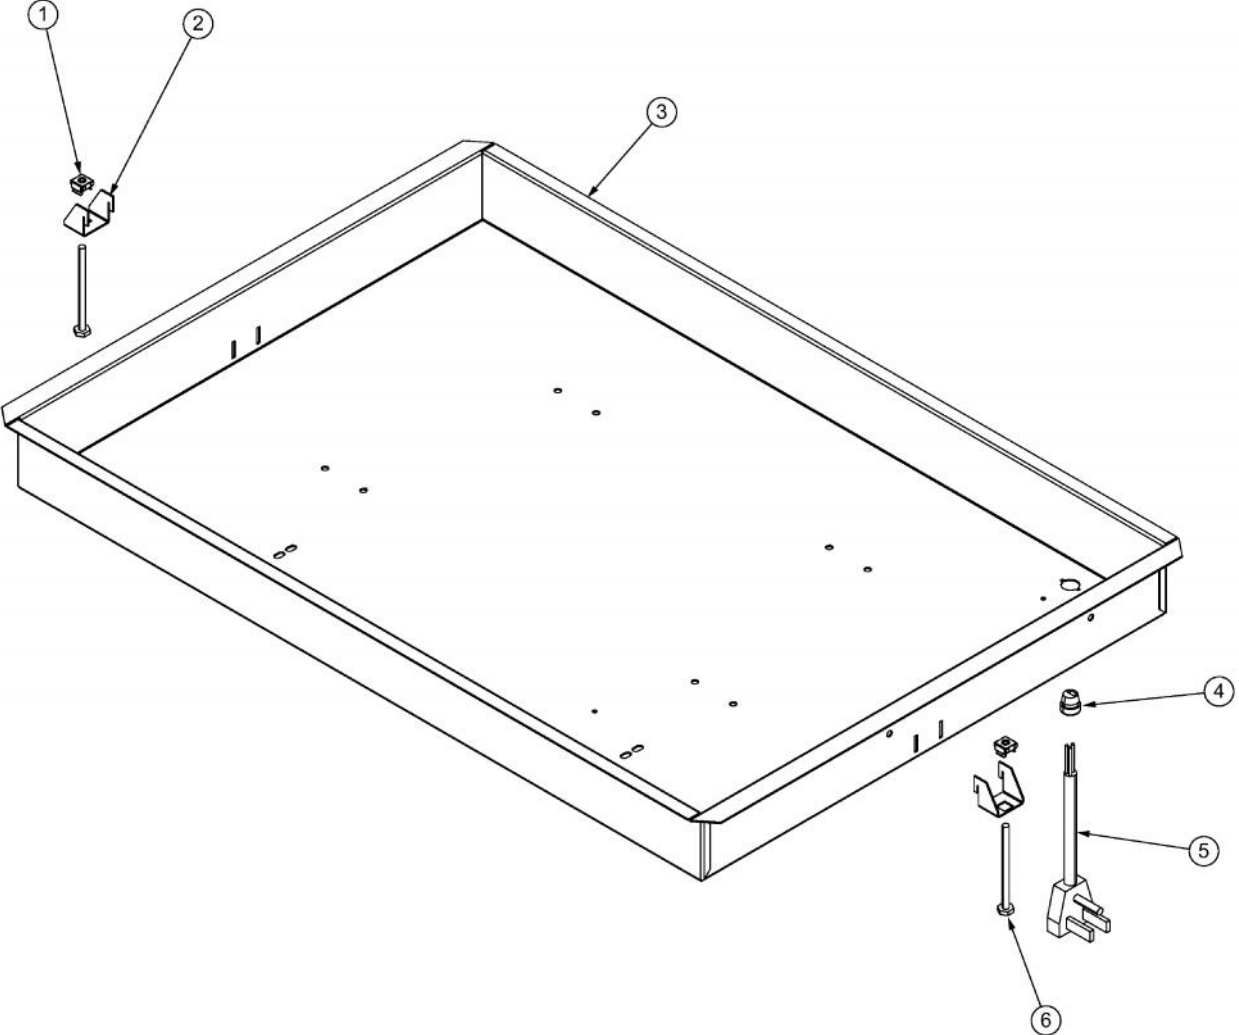

----- Manual continues below -----

Ref #	Part Number	Qty.	Description
1	011731-000	4	KNOB, BK, DESIGNER COOKTOP
1	014558-000	4	KNOB, VLV, GRAY BAND, DES COOKTOP
2	PB070079	4	SILICONE EXTRUSION (DGSU)
3	015112-000	4	MODULE, SPK IRIS COOKTOP
4	PA010161	4	SUB TO 007146-000 - COOKTOP REVERSE FLOW VALVE
5	PA070004	1	PRESSURE REG.(NAT.) RV47L-77-5.0
5	PA070005	1	PRESSURE REG.(LP) RV47L-77-10.0
6	014612-000	1	MANIFOLD, ASM
7	PD020004	4	10X3/8PH.HD.TYPE 25 REPL PD040125
8	PD010012	4	VALVE BOLT 1/4-20 UNC-2B 5/16 M.S.

Ref #	Part Number	Qty.	Description
1	PD020159	8	DGSU BURNER BASE SCREW
2	PB050067	4	JETHOLDER
3	PD020004	8	10X3/8PH.HD.TYPE 25 REPL PD040125
4	PB020191	2	15 FLEX TUBE
5	PB020190	2	10 FLEX TUBE

Ref #	Part Number	Qty.	Description
1	PD030029	2	SELF RETAINING NUT (1/4-20)
2	A2005721	2	MOUNT BRACKET (DECU)
3	NON-SERVICEABLE	1	BOX, BNR, DGSU 30
4	PE070069	1	STRAIGHT-THRU BUSHING
5	G4007440	1	SUPPLY CORD ASSY
6	PD020123	2	BOLT 1/4-20 X 3 HEX HD