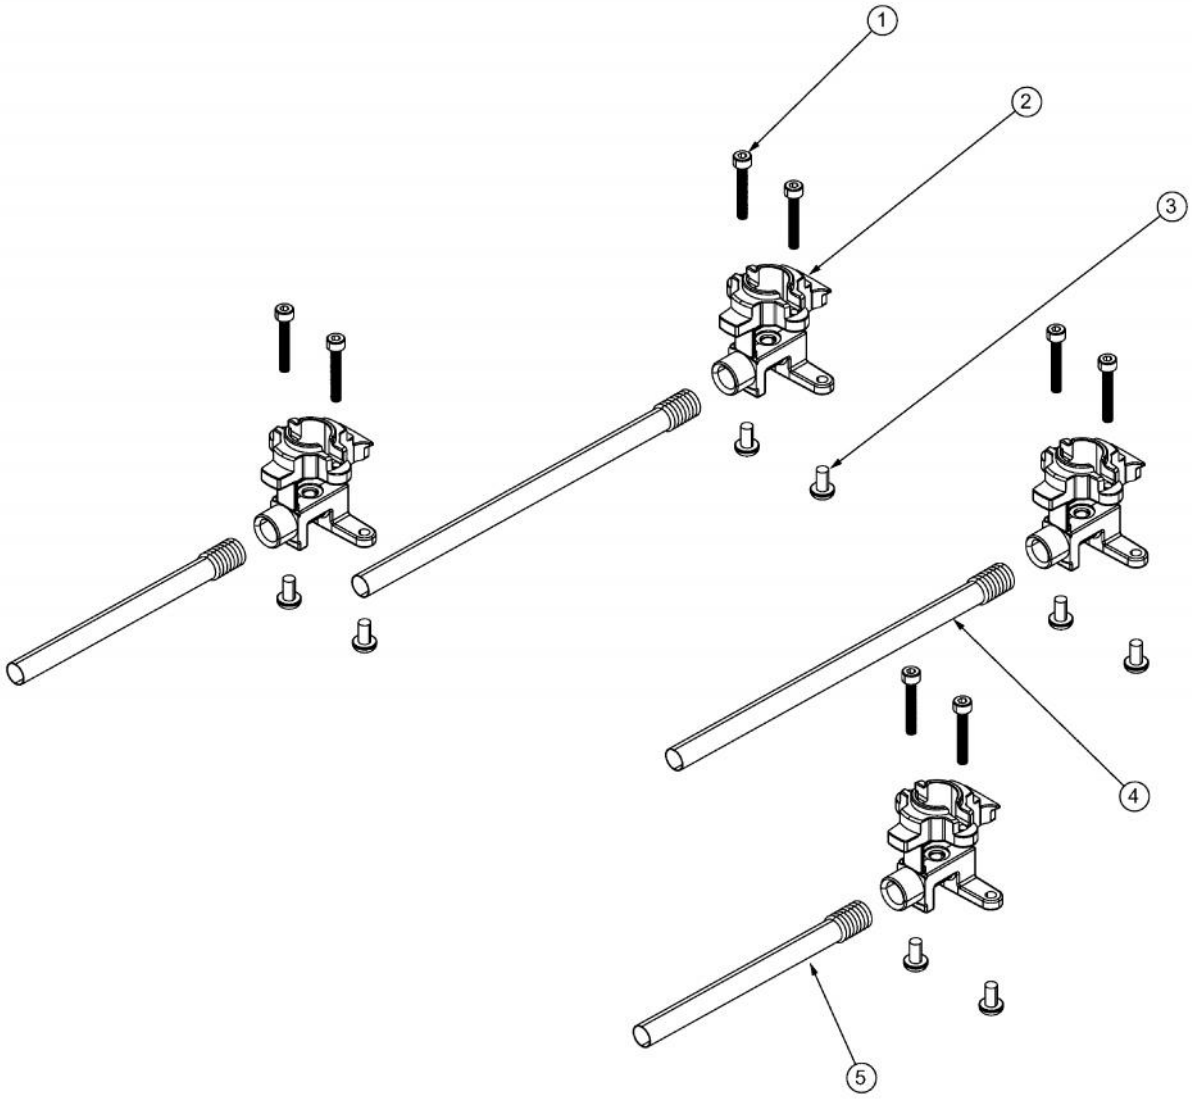

This Owner's Manual is provided and hosted by [Appliance Factory Parts](#).

VIKING DGSU101-4B Owner's Manual

[Shop genuine replacement parts for VIKING
DGSU101-4B](#)

[Find Your VIKING Gas Range Parts - Select From 76 Models](#)

----- Manual continues below -----

Ref #	Part Number	Qty.	Description
1	011731-000	4	KNOB, BK, DESIGNER COOKTOP
1	014558-000	4	KNOB, VLV, GRAY BAND, DES COOKTOP
2	PB070079	4	SILICONE EXTRUSION (DGSU)
3	015112-000	4	MODULE, SPK IRIS COOKTOP
4	PA010161	4	SUB TO 007146-000 - COOKTOP REVERSE FLOW VALVE
5	PA070004	1	PRESSURE REG.(NAT.) RV47L-77-5.0
5	PA070005	1	PRESSURE REG.(LP) RV47L-77-10.0
6	014612-000	1	MANIFOLD, ASM
7	PD020004	4	10X3/8PH.HD.TYPE 25 REPL PD040125
8	PD010012	4	VALVE BOLT 1/4-20 UNC-2B 5/16 M.S.

Ref #	Part Number	Qty.	Description
1	PA060093	1	LH DGSU100 GRATE (BLACK)
1	PA060095	1	LH DGSU100 GRATE (GRAY)
2	PA060092	1	RH DGSU100 GRATE BLK
2	PA060094	1	RH DGSU100 GRATE GRAY
3	PB050070	1	C-BASE
4	PA080105	1	DGRT-B BURNER CAP- BLACK
5	PA080100	1	DGRT-B COMPLETE BURNER HEAD ASSEMBLY
6	PB050071	1	B-BASE
7	PA080103	1	DGRT-A BURNER CAP- BLACK
8	PB050072	1	A-BASE
9	017285-000	1	DGSU101 TOP W/GRAPHICS
9	017285-006	1	20 TOP, WH W/ GRAPHICSS
10	PA080099	1	DGRT-A COMPLETE BURNER HEAD ASSEMBLY
11	PB050069	1	D-BASE
12	PA080102	1	DGRT-D COMPLETE BURNER HEAD ASSEMBLY
13	PA080083	1	D BURNER CAP XMATTE BLACKX
14	PA080101	1	DGRT-C COMPLETE BURNER HEAD ASSEMBLY
15	PA080107	1	DGRT-C BURNER CAP- BLACK

Ref #	Part Number	Qty.	Description
1	PD020159	8	DGSU BURNER BASE SCREW
2	PB050067	4	JETHOLDER
3	PD020004	8	10X3/8PH.HD.TYPE 25 REPL PD040125
4	PB020191	2	15 FLEX TUBE
5	PB020190	2	10 FLEX TUBE

Ref #	Part Number	Qty.	Description
1	PD030029	2	SELF RETAINING NUT (1/4-20)
2	A2005721	2	MOUNT BRACKET (DECU)
3	NON-SERVICEABLE	1	BOX, BNR, DGSU 30
4	PE070069	1	STRAIGHT-THRU BUSHING
5	G4007440	1	SUPPLY CORD ASSY
6	PD020123	2	BOLT 1/4-20 X 3 HEX HD