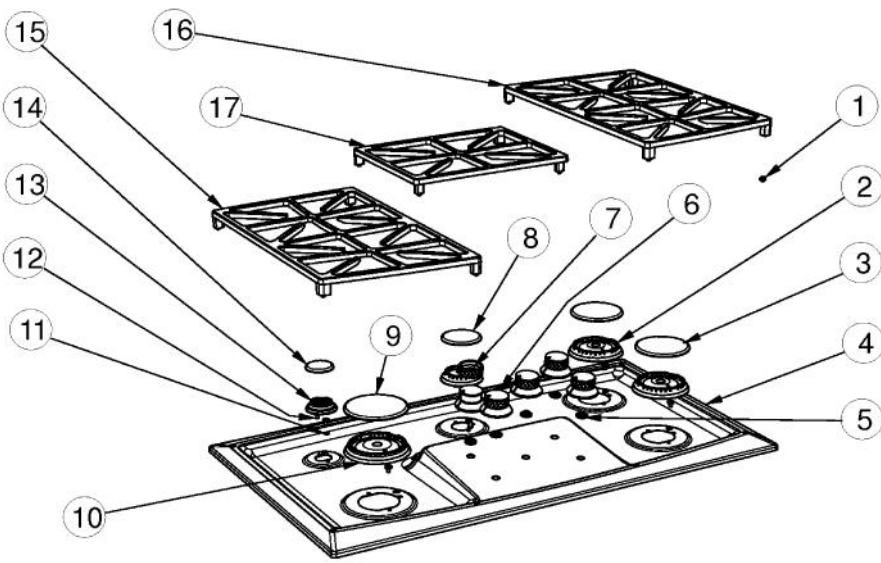

----- Manual continues below -----

Ref #	Part Number	Qty.	Description
1	022074-000	12	RUBBER PAD
2	022077-000	2	GAS SPREADER R
3	022075-000	2	BURNER CUP R FOR COOKTOP GAS 30?/36? BLACK
NI	022076-000	1	BURNER CUP R FOR COOKTOP GAS 30?/36? GREY
4	022136-000	1	INOX COVER GAS HOB 36
4	027627-000	1	INOX COVER - WH
4	027628-000	1	INOX COVER - BK
5	022085-000	5	KNOB SEALING GASKET
6	022078-000	5	KNOB ASSEMBLY COOKTOP GAS VK (INOX/BLACK)
NI	022079-000	5	KNOB ASSEMBLY COOKTOP GAS VK (INOX/GREY)
7	022084-000	1	GAS SPREADER SR
8	022082-000	1	BURNER CUP SR FOR COOKTOP GAS 30?/36? BLACK
NI	022083-000	1	BURNER CUP SR FOR COOKTOP GAS 30?/36? GREY
9	022080-000	1	BURNER CUP UR FOR COOKTOP GAS 30?/36? BLACK
NI	022083-000	1	BURNER CUP SR FOR COOKTOP GAS 30?/36? GREY
10	022089-000	1	GAS SPREADER UR
11	022137-000	5	WASHER DIA 5,3X20 1,2MM
12	022091-000	5	SCREW M4X7
13	022092-000	1	GAS SPREADER AUX
14	022093-000	1	BURNER CUP AUX FOR COOKTOP GAS 30?/36? BLACK
NI	022094-000	1	BURNER CUP AUX FOR COOKTOP GAS 30?/36? GREY
15	022142-000	1	BLACK GRATE LEFT ASSEMBLY
NI	022143-000	1	GREY GRATE LEFT ASSEMBLY
16	022138-000	1	BLACK GRATE RIGHT ASSEMBLY
NI	022139-000	1	GREY GRATE RIGHT ASSEMBLY
17	022140-000	1	BLACK CENTRAL GRATE ASSEMBLY
NI	022141-000	1	GREY CENTRAL GRATE ASSEMBLY