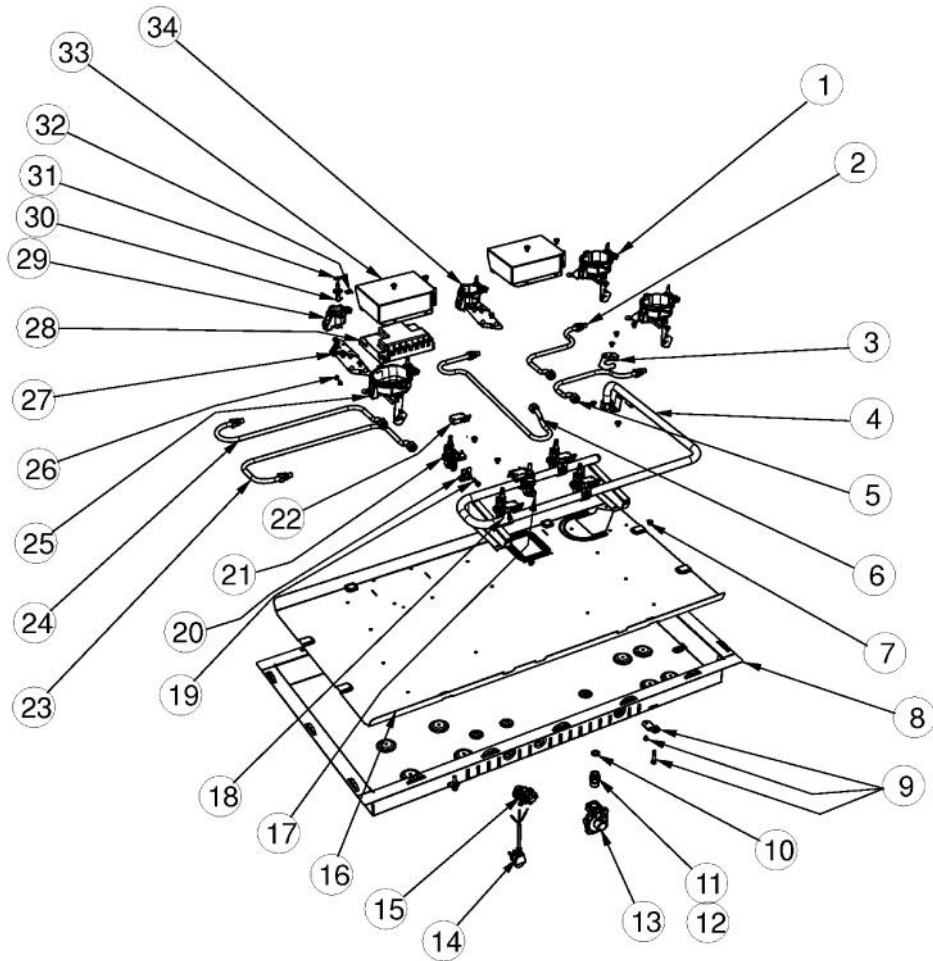

----- Manual continues below -----

Ref #	Part Number	Qty.	Description
1	022074-000	12	RUBBER PAD
2	022077-000	2	GAS SPREADER R
3	022075-000	2	BURNER CUP R FOR COOKTOP GAS 30?/36? BLACK
NI	022076-000	1	BURNER CUP R FOR COOKTOP GAS 30?/36? GREY
4	022136-000	1	INOX COVER GAS HOB 36
4	027627-000	1	INOX COVER - WH
4	027628-000	1	INOX COVER - BK
5	022085-000	5	KNOB SEALING GASKET
6	022078-000	5	KNOB ASSEMBLY COOKTOP GAS VK (INOX/BLACK)
NI	022079-000	5	KNOB ASSEMBLY COOKTOP GAS VK (INOX/GREY)
7	022084-000	1	GAS SPREADER SR
8	022082-000	1	BURNER CUP SR FOR COOKTOP GAS 30?/36? BLACK
NI	022083-000	1	BURNER CUP SR FOR COOKTOP GAS 30?/36? GREY
9	022080-000	1	BURNER CUP UR FOR COOKTOP GAS 30?/36? BLACK
NI	022083-000	1	BURNER CUP SR FOR COOKTOP GAS 30?/36? GREY
10	022089-000	1	GAS SPREADER UR
11	022137-000	5	WASHER DIA 5,3X20 1,2MM
12	022091-000	5	SCREW M4X7
13	022092-000	1	GAS SPREADER AUX
14	022093-000	1	BURNER CUP AUX FOR COOKTOP GAS 30?/36? BLACK
NI	022094-000	1	BURNER CUP AUX FOR COOKTOP GAS 30?/36? GREY
15	022142-000	1	BLACK GRATE LEFT ASSEMBLY
NI	022143-000	1	GREY GRATE LEFT ASSEMBLY
16	022138-000	1	BLACK GRATE RIGHT ASSEMBLY
NI	022139-000	1	GREY GRATE RIGHT ASSEMBLY
17	022140-000	1	BLACK CENTRAL GRATE ASSEMBLY
NI	022141-000	1	GREY CENTRAL GRATE ASSEMBLY