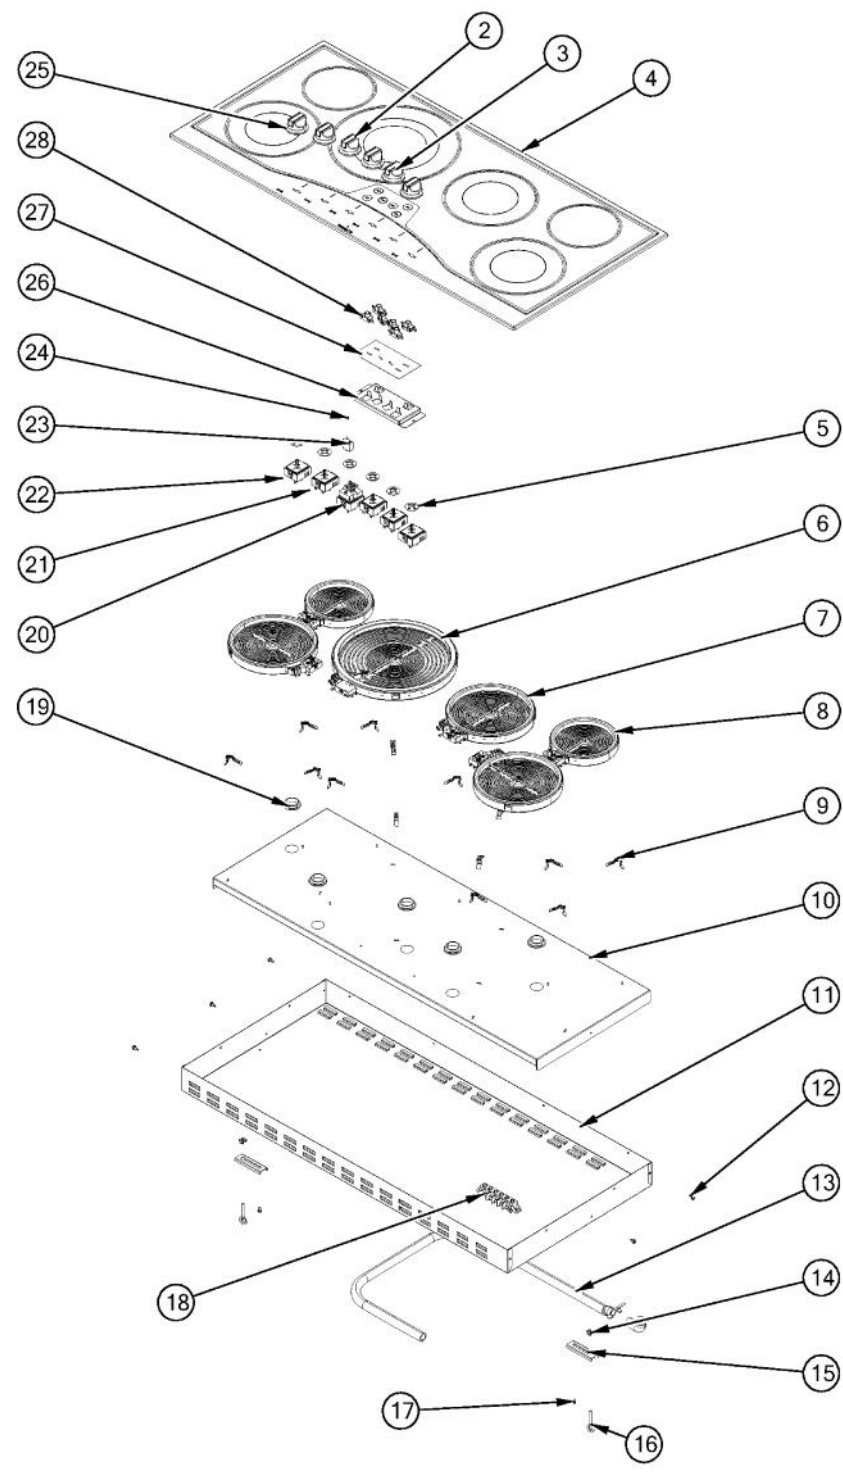

This Owner's Manual is provided and hosted by [Appliance Factory Parts](#).

VIKING RDECU2566BSB Owner's Manual

[Shop genuine replacement parts for VIKING
RDECU2566BSB](#)

[Find Your VIKING Gas Range Parts - Select From 76 Models](#)

----- Manual continues below -----

Ref #	Part Number	Qty.	Description
2	032299-000	1	TRIPLE INF. KNOB, ASM, COOKTOP, BLADE, D3
3	032292-000	2	SNGL INF KNOB, ASM, COOKTOP, BLADE, D3
4	033048-000	1	RDECU 45 GLASS TOP ASM
NI	042640-000	1	RDECU2566 SERVICE KIT (APPLIES TO UNITS MANUFACTURED PRIOR TO 4/30/2013)
5	PB070078	6	SILICONE GASKET (DESU)
6	031373-000	1	TRIPLE 3200W (1100/1000/1100) ELEMENT
7	031376-000	3	DOUBLE 2000W (1000/1000) ELEMENT
8	031377-000	1	EGO SINGLE 1200W
9	026923-000	12	CLIP, SPRING, ELECTRIC ELEMENT
10	033054-000	1	45 CROSS BRACE
11	033053-000	1	45 D3 ELEC COOKTOP BURNER BOX
12	003860-000	17	NO.10-18 X .500 FASTNR,SCR,HXWH,STL,ZPLT
13	036549-000	1	CONDUIT, D3 45 COOKTOP
14	PD030029	2	SELF RETAINING NUT (1/4-20)
15	A2003053	2	RET.BRKT VGSU101 REPL PG210006
16	PD010027	2	EYE BOLT-VGSU101/161
17	PD020004	2	10X3/8PH.HD.TYPE 25 REPL PD040125
18	PE070231	1	TERMINAL BLOCK - 6 POLE (HEYCO)
19	PB070320	5	SILICONE EXTRUSION
20	031734-000	1	TRIPLE INFINITE SWITCH
21	031733-000	3	DUAL INFINITE SWITCH
22	031728-000	2	SINGLE INFINITE SWITCH
23	017582-000	1	LIGHT HOUSING, BLUE NEON
24	017579-000	1	LENS, BLUE
25	032297-000	3	DUAL INF. KNOB ASM, COOKTOP, BLADE, D3
26	033572-000	1	BRACKET,LIGHT,D3, 45
27	036552-000	1	INSULATION, INDICATOR LIGHT
28	PE050077	5	INDICATOR LIGHT
NI	034112-000	1	INSULATION, 45 COOKTOP
NI	037004-000	1	HARNESS, MAIN, RDECU2566