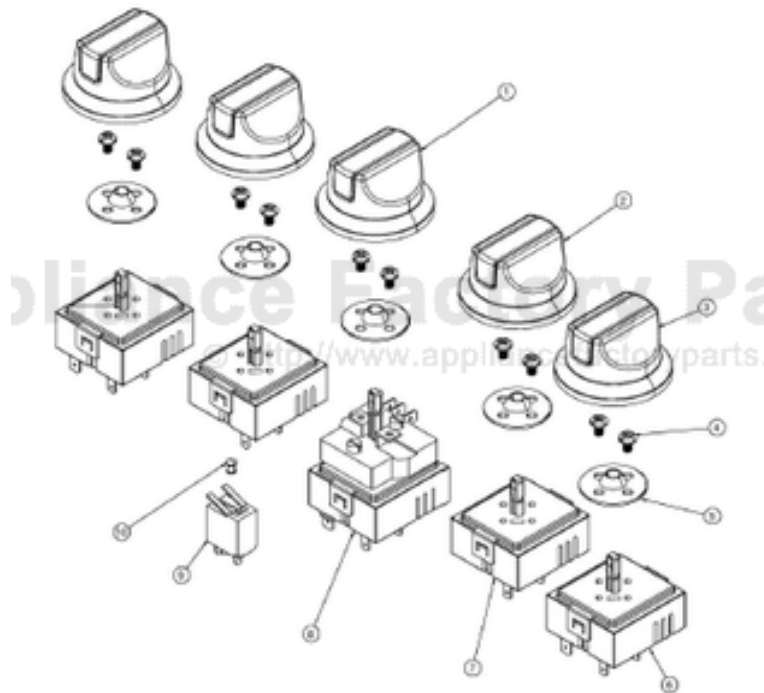

# VIKING RDECU2665B Owner's Manual

[Shop genuine replacement parts for VIKING  
RDECU2665B](#)

[Find Your VIKING Gas Range Parts - Select From 76 Models](#)

----- Manual continues below -----

Ref #	Part Number	Qty.	Description
1	032299-000	1	TRIPLE INF. KNOB, ASM, COOKTOP, BLADE, D3
2	032292-000	2	SNGL INF KNOB, ASM, COOKTOP, BLADE, D3
3	032297-000	2	DUAL INF. KNOB ASM, COOKTOP, BLADE, D3
4	PD020269	10	NO.8 PAN HEAD SCREW
5	PB070078	5	SILICONE GASKET (DESU)
6	031733-000	2	DUAL INFINITE SWITCH
7	031728-000	2	SINGLE INFINITE SWITCH
8	031734-000	1	TRIPLE INFINITE SWITCH
9	017582-000	1	LIGHT HOUSING, BLUE NEON
10	017579-000	1	LENS, BLUE

Ref #	Part Number	Qty.	Description
1	032274-000	1	COOKTOP, GL, & FRAME, 36 ASSY
2	032150-000	1	TRIPLE ELEMENT ASM, D3
3	031376-000	2	DOUBLE 2000W (1000/1000) ELEMENT
4	003860-000	4	NO.10-18 X .500 FASTNR,SCR,HXWH,STL,ZPLT
5	PE070231	1	TERMINAL BLOCK - 6 POLE (HEYCO)
6	033491-000	1	BRACKET, LIGHT, D3
7	PE050077	5	INDICATOR LIGHT
8	031377-000	2	EGO SINGLE 1200W

Ref #	Part Number	Qty.	Description
1	PB070320	2	SILICONE EXTRUSION
2	032995-000	2	HEAT SHIELD
3	032271-000	1	36 CROSS BRACE
4	032272-000	1	BURNER BOX ASM, RDECU266
5	PD030029	2	SELF RETAINING NUT (1/4-20)
6	PD010027	2	EYE BOLT-VGSU101/161
7	PE020047	1	RATING LABEL
8	PE020050	1	RATING PLATE (VESC/VERT)
9	032247-000	1	CONDUIT, D3 COOKTOP
10	033788-200	1	WIRING DIAGRAM
11	003860-000	14	NO.10-18 X .500 FASTNR,SCR,HXWH,STL,ZPLT
12	PD020004	2	10X3/8PH.HD.TYPE 25 REPL PD040125
13	A2003053	2	RET.BRKT VGSU101 REPL PG210006