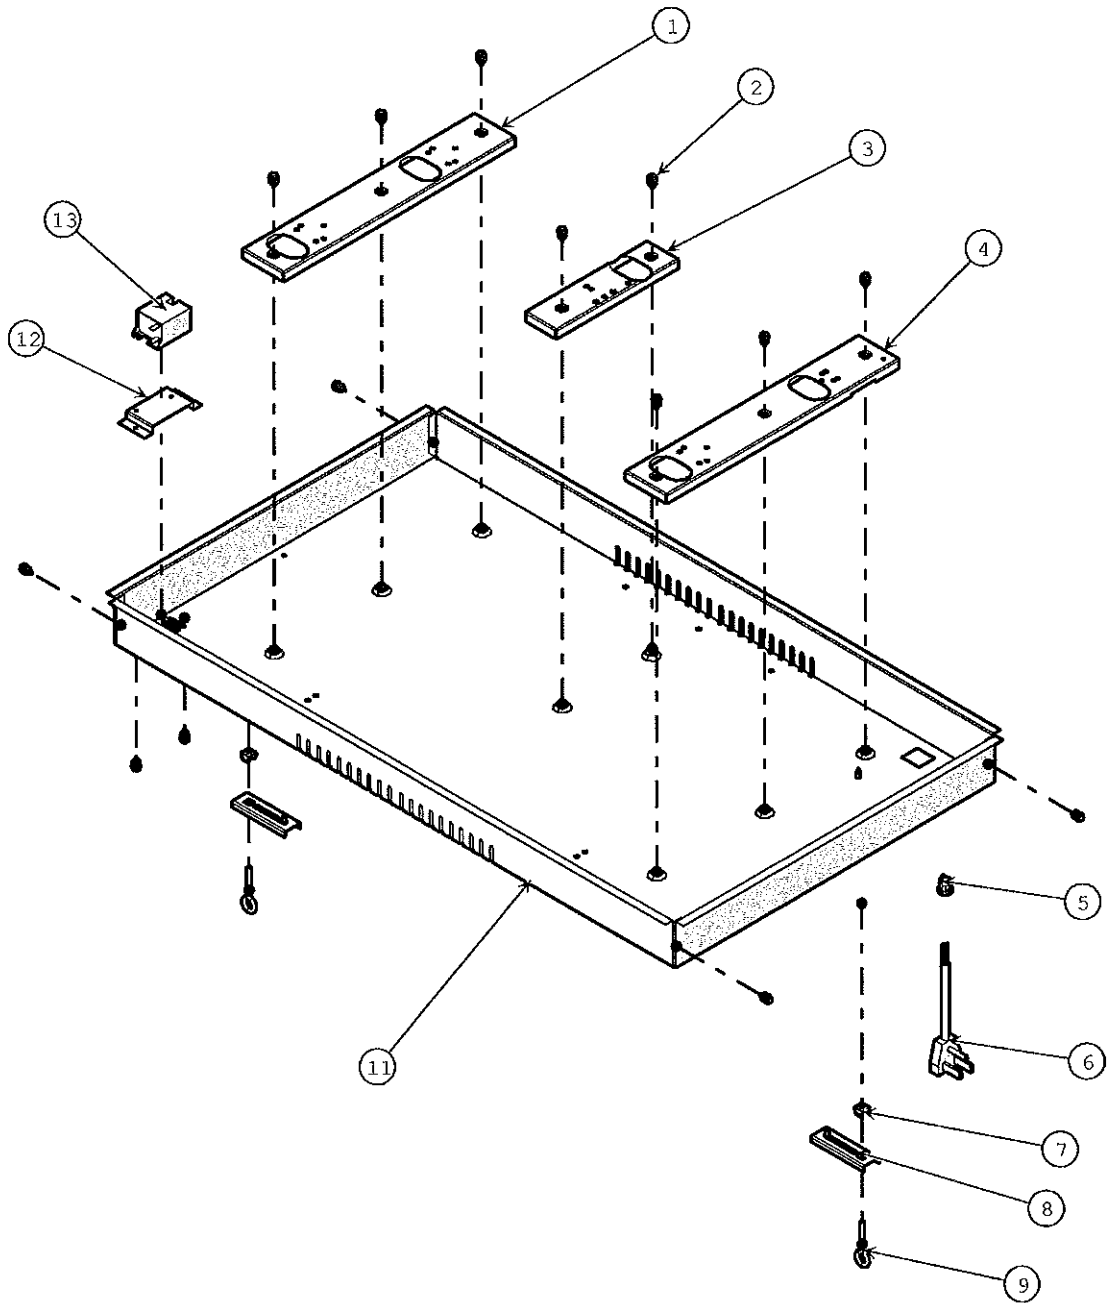

This Owner's Manual is provided and hosted by [Appliance Factory Parts](#).

VIKING RDGSU2605_1 Owner's Manual

[Shop genuine replacement parts for VIKING RDGSU2605_1](#)

[Find Your VIKING Gas Range Parts - Select From 76 Models](#)

----- Manual continues below -----

Ref #	Part Number	Qty.	Description
1	031875-000	1	36 LH GRATE ASM
2	031876-000	1	36 CENTER GRATE ASM
3	031878-000	1	36 RH GRATE ASM
4	031290-2365	1	36 D3 SEALED COOKTOP W/GRAPHICS
6	032341-000	1	DUAL KNOB, ASM, COOKTOP, BLADE, D3
7	PB070320	5	SILICONE EXTRUSION
8	032332-000	4	SNGL KNOB, ASM, COOKTOP, BLADE, D3

Ref #	Part Number	Qty.	Description
1	031580-000	1	LH BURNER SUPPORT DGSU, D3
2	003860-000	14	NO.10-18 X .500 FASTNR,SCR,HXWH,STL,ZPLT
3	031583-000	1	CENTER BURNER SUPPORT DGSU, D3
4	031579-000	1	RH BURNER SUPPORT DGSU, D3
5	PE070069	1	STRAIGHT-THRU BUSHING
6	G4007440	1	SUPPLY CORD ASSY
7	PD030029	2	SELF RETAINING NUT (1/4-20)
8	A2003053	2	RET.BRKT VGSU101 REPL PG210006
9	PD010027	2	EYE BOLT-VGSU101/161
11	031600-000	1	D3 36 COOKTOP BURNER BOX
12	031933-000	1	SNGL SPARK MODULE MOUNT
13	PA020037	1	SINGLE MODULE 120V
NI	031948-000	1	D3 VENT SHEILD