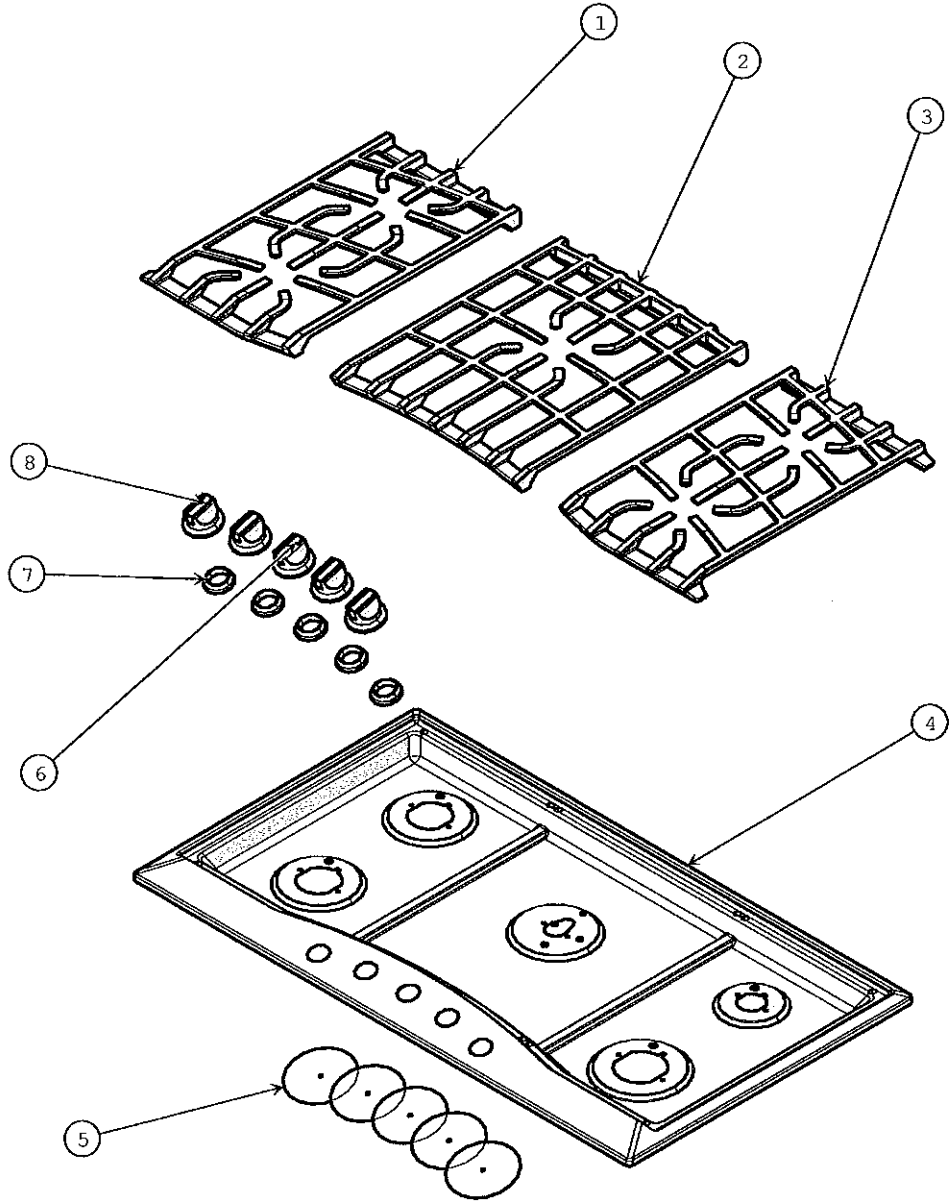

This Owner's Manual is provided and hosted by [Appliance Factory Parts](#).

VIKING RDGSU2605_1 Owner's Manual

[Shop genuine replacement parts for VIKING RDGSU2605_1](#)

[Find Your VIKING Gas Range Parts - Select From 76 Models](#)

----- Manual continues below -----

Ref #	Part Number	Qty.	Description
1	031875-000	1	36 LH GRATE ASM
2	031876-000	1	36 CENTER GRATE ASM
3	031878-000	1	36 RH GRATE ASM
4	031290-2365	1	36 D3 SEALED COOKTOP W/GRAPHICS
6	032341-000	1	DUAL KNOB, ASM, COOKTOP, BLADE, D3
7	PB070320	5	SILICONE EXTRUSION
8	032332-000	4	SNGL KNOB, ASM, COOKTOP, BLADE, D3

Ref #	Part Number	Qty.	Description
1	031580-000	1	LH BURNER SUPPORT DGSU, D3
2	003860-000	14	NO.10-18 X .500 FASTNR,SCR,HXWH,STL,ZPLT
3	031583-000	1	CENTER BURNER SUPPORT DGSU, D3
4	031579-000	1	RH BURNER SUPPORT DGSU, D3
5	PE070069	1	STRAIGHT-THRU BUSHING
6	G4007440	1	SUPPLY CORD ASSY
7	PD030029	2	SELF RETAINING NUT (1/4-20)
8	A2003053	2	RET.BRKT VGSU101 REPL PG210006
9	PD010027	2	EYE BOLT-VGSU101/161
11	031600-000	1	D3 36 COOKTOP BURNER BOX
12	031933-000	1	SNGL SPARK MODULE MOUNT
13	PA020037	1	SINGLE MODULE 120V
NI	031948-000	1	D3 VENT SHEILD