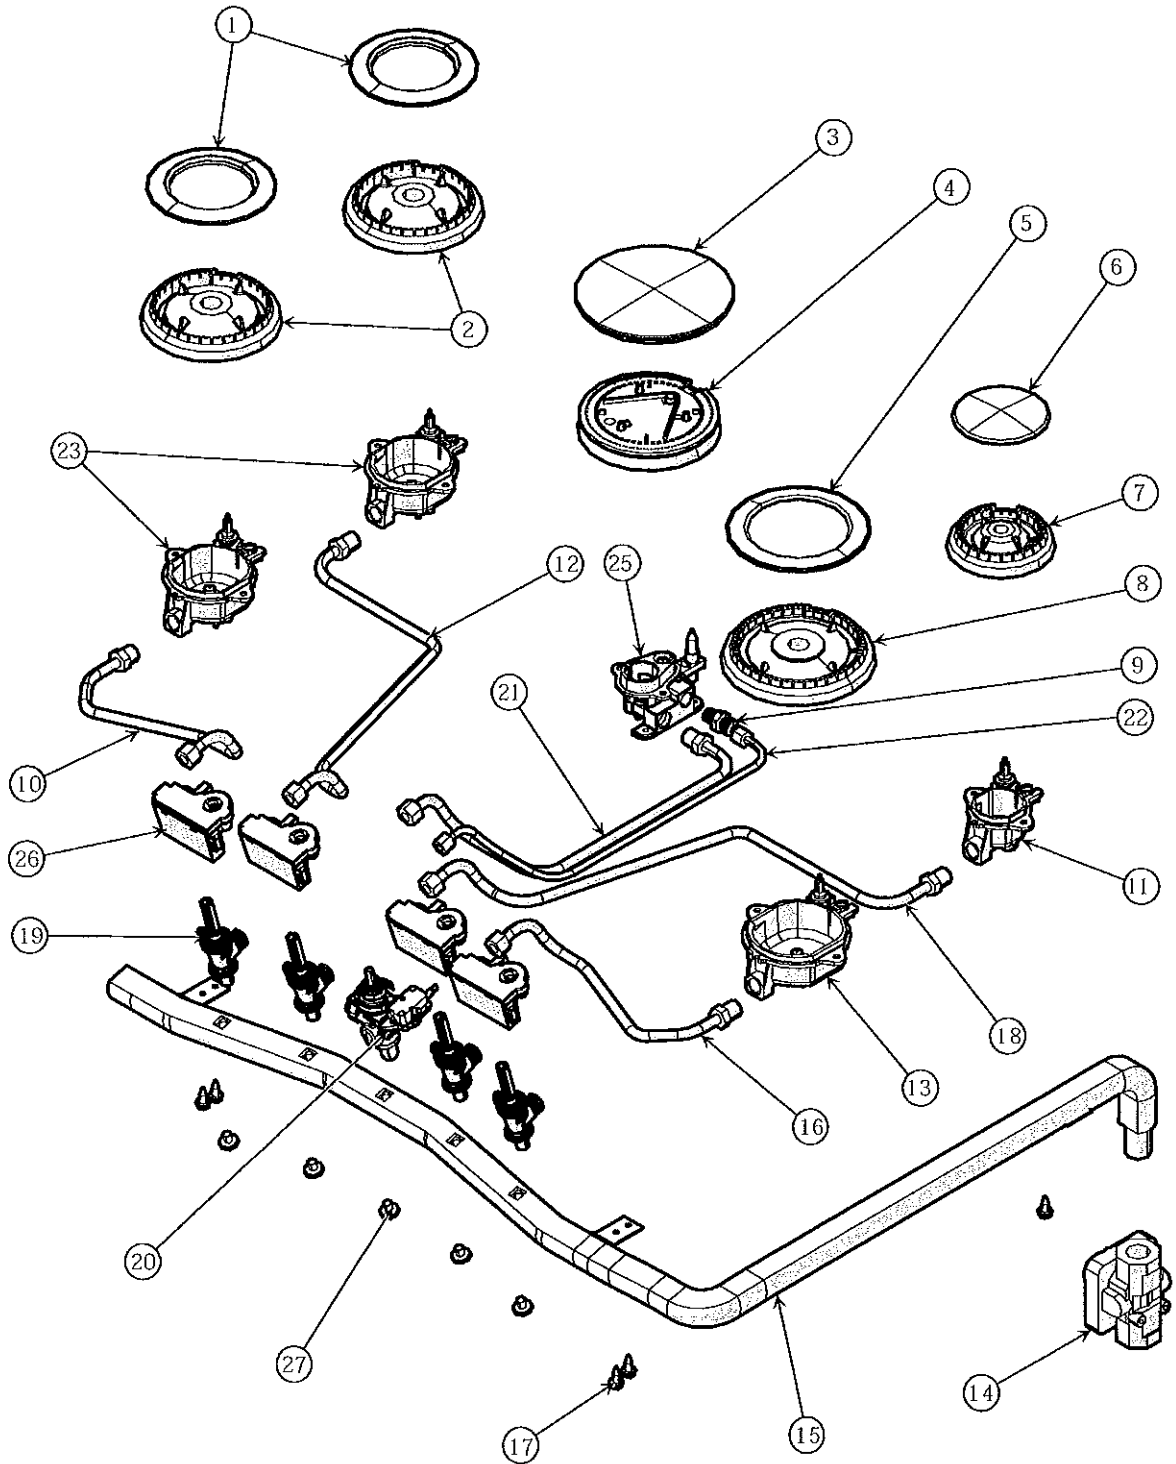

----- Manual continues below -----

Ref #	Part Number	Qty.	Description
1	031875-000	1	36 LH GRATE ASM
2	031876-000	1	36 CENTER GRATE ASM
3	031878-000	1	36 RH GRATE ASM
4	031290-2365	1	36 D3 SEALED COOKTOP W/GRAPHICS
6	032341-000	1	DUAL KNOB, ASM, COOKTOP, BLADE, D3
7	PB070320	5	SILICONE EXTRUSION
8	032332-000	4	SNGL KNOB, ASM, COOKTOP, BLADE, D3

Ref #	Part Number	Qty.	Description
1	031580-000	1	LH BURNER SUPPORT DGSU, D3
2	003860-000	14	NO.10-18 X .500 FASTNR,SCR,HXWH,STL,ZPLT
3	031583-000	1	CENTER BURNER SUPPORT DGSU, D3
4	031579-000	1	RH BURNER SUPPORT DGSU, D3
5	PE070069	1	STRAIGHT-THRU BUSHING
6	G4007440	1	SUPPLY CORD ASSY
7	PD030029	2	SELF RETAINING NUT (1/4-20)
8	A2003053	2	RET.BRKT VGSU101 REPL PG210006
9	PD010027	2	EYE BOLT-VGSU101/161
11	031600-000	1	D3 36 COOKTOP BURNER BOX
12	031933-000	1	SNGL SPARK MODULE MOUNT
13	PA020037	1	SINGLE MODULE 120V
NI	031948-000	1	D3 VENT SHEILD