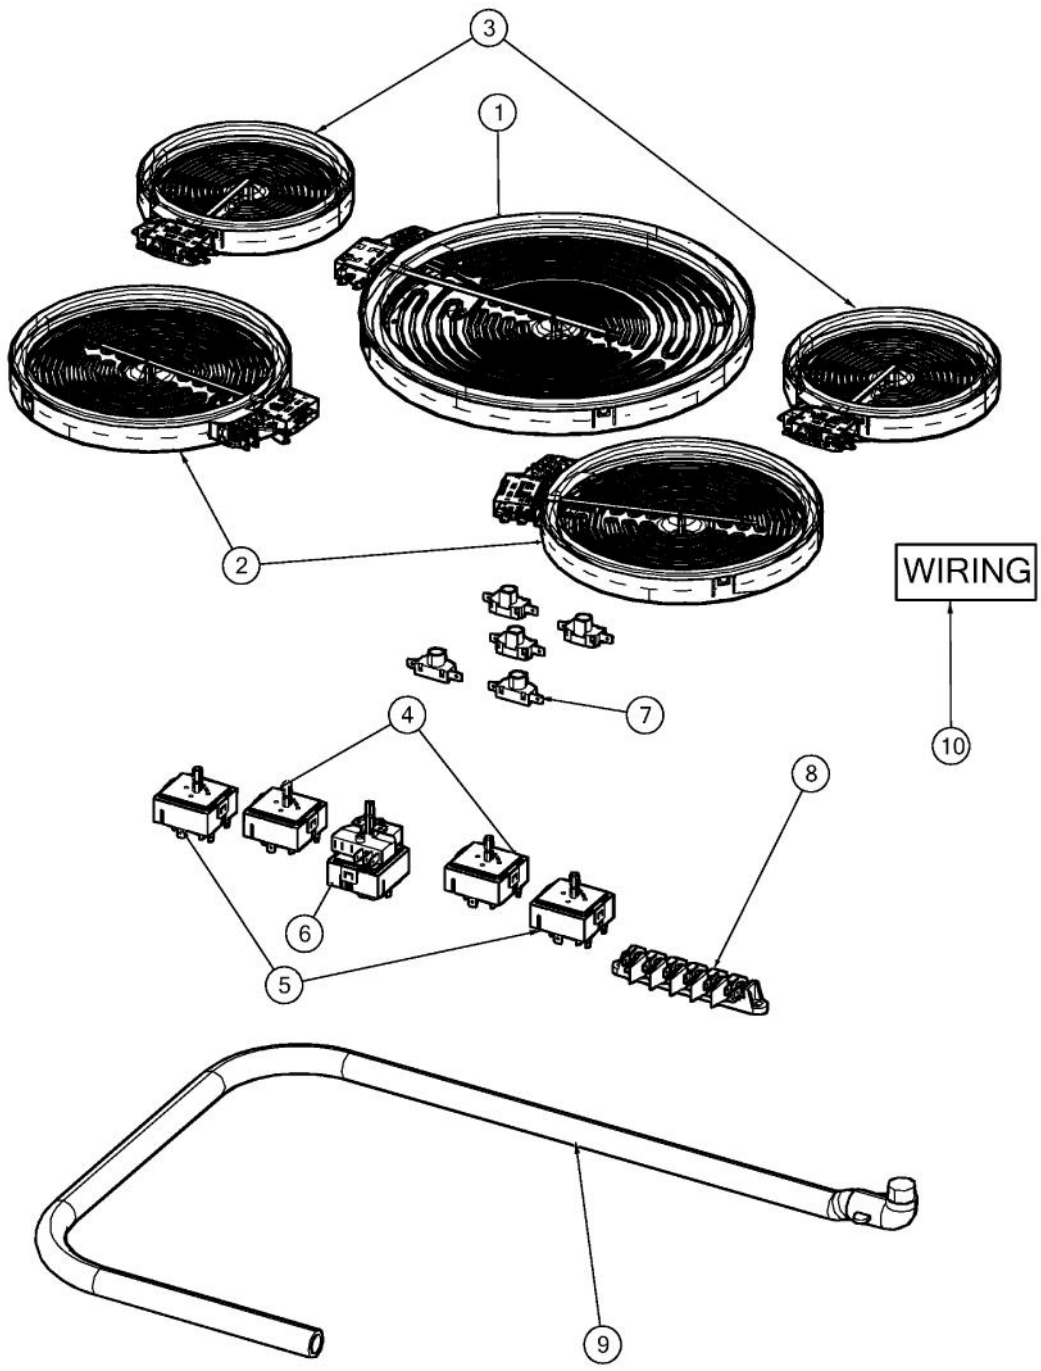

This Owner's Manual is provided and hosted by [Appliance Factory Parts](#).

VIKING RVEC3305B Owner's Manual

[Shop genuine replacement parts for VIKING
RVEC3305B](#)

[Find Your VIKING Gas Range Parts - Select From 76 Models](#)

----- Manual continues below -----

Ref #	Part Number	Qty.	Description
1	026923-000	12	CLIP, SPRING, ELECTRIC ELEMENT
2	031951-000	1	D3 BURNER BOX 30 CT
3	032139-000	1	30 CROSS BRACE
4	032995-000	2	HEAT SHIELD
5	033352-000	1	D3 COOKTOP 30 INSULATION
6	033491-000	1	BRACKET, LIGHT, D3
7	034673-000	1	INSULATION, ELEC
8	038618-000	2	BRACKET, HOLD
9	PB070320	2	SILICONE EXTRUSION
10	PD010027	2	EYE BOLT-VGSU101/161
11	PD030029	2	SELF RETAINING NUT (1/4-20)

Ref #	Part Number	Qty.	Description
1	031373-000	1	TRIPLE 3200W (1100/1000/1100) ELEMENT
2	031376-000	2	DOUBLE 2000W (1000/1000) ELEMENT
3	031377-000	2	EGO SINGLE 1200W
4	031728-000	2	SINGLE INFINITE SWITCH
5	031733-000	2	DUAL INFINITE SWITCH
6	031734-000	1	TRIPLE INFINITE SWITCH
7	PE050077	5	INDICATOR LIGHT
8	PE070231	1	TERMINAL BLOCK - 6 POLE (HEYCO)
9	032247-000	1	CONDUIT, D3 COOKTOP
10	034826-000	1	WIRE HARNESS, MAIN, RDECU206

Ref #	Part Number	Qty.	Description
1	017579-000	1	LENS, BLUE
2	042876-2539	1	RVEC3305B 30 GLASS TOP ASM
3	042164-000	2	KNOB, SNGL INF, COOKTOP, BLADE, D3PO, ASSY
4	042165-000	2	KNOB, DUAL INF, COOKTOP, BLADE, D3PO, ASSY
5	042166-000	1	KNOB, TRIPLE INF, COOKTOP, BLADE, D3PO, ASSY
6	PB070078	5	SILICONE GASKET (DESU)
NI	049336-000	1	30 KIT FOR RVEC3305B (FOR UNITS BUILT BEFORE 1/5/14)