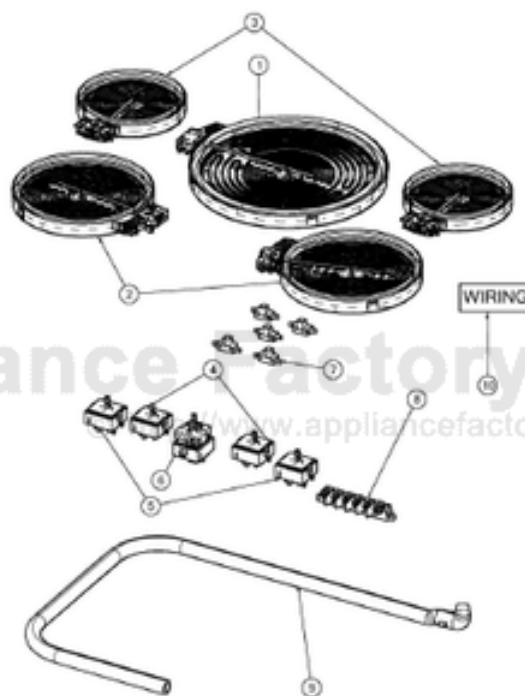

This Owner's Manual is provided and hosted by [Appliance Factory Parts](#).

VIKING RVEC3305B Owner's Manual

[Shop genuine replacement parts for VIKING
RVEC3305B](#)

[Find Your VIKING Gas Range Parts - Select From 76 Models](#)

----- Manual continues below -----

Ref #	Part Number	Qty.	Description
1	026923-000	12	CLIP, SPRING, ELECTRIC ELEMENT
2	031951-000	1	D3 BURNER BOX 30 CT
3	032139-000	1	30 CROSS BRACE
4	032995-000	2	HEAT SHIELD
5	033352-000	1	D3 COOKTOP 30 INSULATION
6	033491-000	1	BRACKET, LIGHT, D3
7	034673-000	1	INSULATION, ELEC
8	038618-000	2	BRACKET, HOLD
9	PB070320	2	SILICONE EXTRUSION
10	PD010027	2	EYE BOLT-VGSU101/161
11	PD030029	2	SELF RETAINING NUT (1/4-20)

Ref #	Part Number	Qty.	Description
1	031373-000	1	TRIPLE 3200W (1100/1000/1100) ELEMENT
2	031376-000	2	DOUBLE 2000W (1000/1000) ELEMENT
3	031377-000	2	EGO SINGLE 1200W
4	031728-000	2	SINGLE INFINITE SWITCH
5	031733-000	2	DUAL INFINITE SWITCH
6	031734-000	1	TRIPLE INFINITE SWITCH
7	PE050077	5	INDICATOR LIGHT
8	PE070231	1	TERMINAL BLOCK - 6 POLE (HEYCO)
9	032247-000	1	CONDUIT, D3 COOKTOP
10	034826-000	1	WIRE HARNESS, MAIN, RDECU206

Ref #	Part Number	Qty.	Description
1	017579-000	1	LENS, BLUE
2	042876-2539	1	RVEC3305B 30 GLASS TOP ASM
3	042164-000	2	KNOB, SNGL INF, COOKTOP, BLADE, D3PO, ASSY
4	042165-000	2	KNOB, DUAL INF, COOKTOP, BLADE, D3PO, ASSY
5	042166-000	1	KNOB, TRIPLE INF, COOKTOP, BLADE, D3PO, ASSY
6	PB070078	5	SILICONE GASKET (DESU)
NI	049336-000	1	30 KIT FOR RVEC3305B (FOR UNITS BUILT BEFORE 1/5/14)