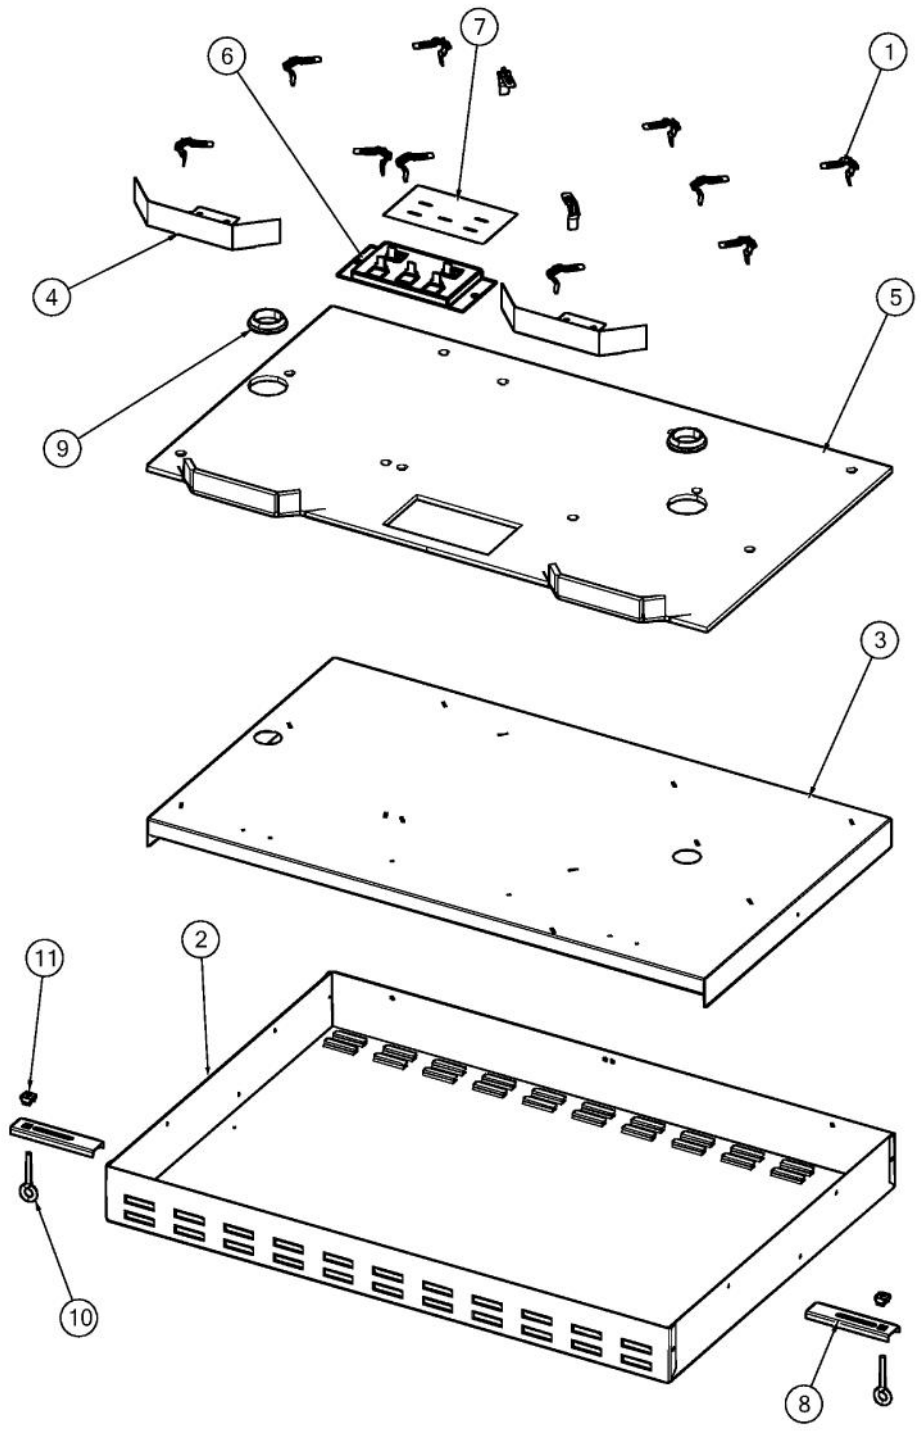

This Owner's Manual is provided and hosted by [Appliance Factory Parts](#).

VIKING RVEC3305B Owner's Manual

[Shop genuine replacement parts for VIKING
RVEC3305B](#)

[Find Your VIKING Gas Range Parts - Select From 76 Models](#)

----- Manual continues below -----

Ref #	Part Number	Qty.	Description
1	026923-000	12	CLIP, SPRING, ELECTRIC ELEMENT
2	031951-000	1	D3 BURNER BOX 30 CT
3	032139-000	1	30 CROSS BRACE
4	032995-000	2	HEAT SHIELD
5	033352-000	1	D3 COOKTOP 30 INSULATION
6	033491-000	1	BRACKET, LIGHT, D3
7	034673-000	1	INSULATION, ELEC
8	038618-000	2	BRACKET, HOLD
9	PB070320	2	SILICONE EXTRUSION
10	PD010027	2	EYE BOLT-VGSU101/161
11	PD030029	2	SELF RETAINING NUT (1/4-20)

Ref #	Part Number	Qty.	Description
1	031373-000	1	TRIPLE 3200W (1100/1000/1100) ELEMENT
2	031376-000	2	DOUBLE 2000W (1000/1000) ELEMENT
3	031377-000	2	EGO SINGLE 1200W
4	031728-000	2	SINGLE INFINITE SWITCH
5	031733-000	2	DUAL INFINITE SWITCH
6	031734-000	1	TRIPLE INFINITE SWITCH
7	PE050077	5	INDICATOR LIGHT
8	PE070231	1	TERMINAL BLOCK - 6 POLE (HEYCO)
9	032247-000	1	CONDUIT, D3 COOKTOP
10	034826-000	1	WIRE HARNESS, MAIN, RDECU206

Ref #	Part Number	Qty.	Description
1	017579-000	1	LENS, BLUE
2	042876-2539	1	RVEC3305B 30 GLASS TOP ASM
3	042164-000	2	KNOB, SNGL INF, COOKTOP, BLADE, D3PO, ASSY
4	042165-000	2	KNOB, DUAL INF, COOKTOP, BLADE, D3PO, ASSY
5	042166-000	1	KNOB, TRIPLE INF, COOKTOP, BLADE, D3PO, ASSY
6	PB070078	5	SILICONE GASKET (DESU)
NI	049336-000	1	30 KIT FOR RVEC3305B (FOR UNITS BUILT BEFORE 1/5/14)