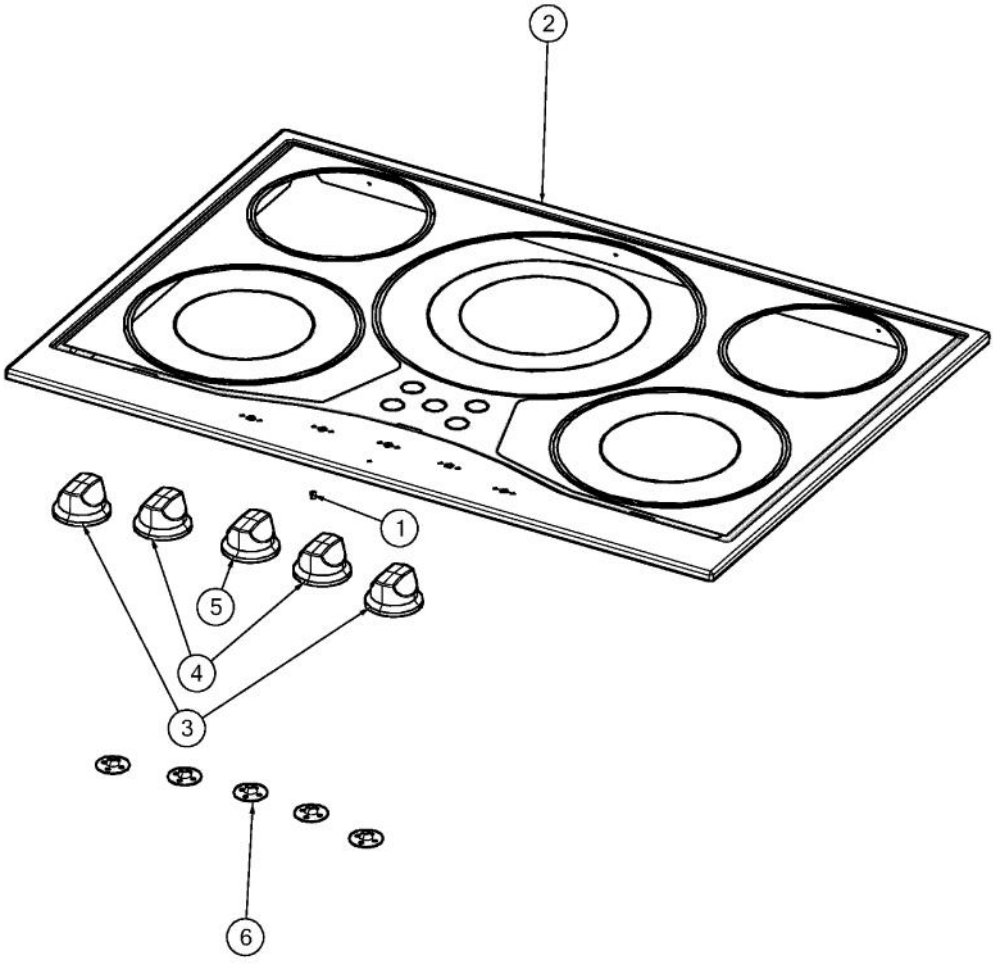

This Owner's Manual is provided and hosted by [Appliance Factory Parts](#).

VIKING RVEC3305B Owner's Manual

[Shop genuine replacement parts for VIKING
RVEC3305B](#)

[Find Your VIKING Gas Range Parts - Select From 76 Models](#)

----- Manual continues below -----

Ref #	Part Number	Qty.	Description
1	026923-000	12	CLIP, SPRING, ELECTRIC ELEMENT
2	031951-000	1	D3 BURNER BOX 30 CT
3	032139-000	1	30 CROSS BRACE
4	032995-000	2	HEAT SHIELD
5	033352-000	1	D3 COOKTOP 30 INSULATION
6	033491-000	1	BRACKET, LIGHT, D3
7	034673-000	1	INSULATION, ELEC
8	038618-000	2	BRACKET, HOLD
9	PB070320	2	SILICONE EXTRUSION
10	PD010027	2	EYE BOLT-VGSU101/161
11	PD030029	2	SELF RETAINING NUT (1/4-20)

Ref #	Part Number	Qty.	Description
1	031373-000	1	TRIPLE 3200W (1100/1000/1100) ELEMENT
2	031376-000	2	DOUBLE 2000W (1000/1000) ELEMENT
3	031377-000	2	EGO SINGLE 1200W
4	031728-000	2	SINGLE INFINITE SWITCH
5	031733-000	2	DUAL INFINITE SWITCH
6	031734-000	1	TRIPLE INFINITE SWITCH
7	PE050077	5	INDICATOR LIGHT
8	PE070231	1	TERMINAL BLOCK - 6 POLE (HEYCO)
9	032247-000	1	CONDUIT, D3 COOKTOP
10	034826-000	1	WIRE HARNESS, MAIN, RDECU206

Ref #	Part Number	Qty.	Description
1	017579-000	1	LENS, BLUE
2	042876-2539	1	RVEC3305B 30 GLASS TOP ASM
3	042164-000	2	KNOB, SNGL INF, COOKTOP, BLADE, D3PO, ASSY
4	042165-000	2	KNOB, DUAL INF, COOKTOP, BLADE, D3PO, ASSY
5	042166-000	1	KNOB, TRIPLE INF, COOKTOP, BLADE, D3PO, ASSY
6	PB070078	5	SILICONE GASKET (DESU)
NI	049336-000	1	30 KIT FOR RVEC3305B (FOR UNITS BUILT BEFORE 1/5/14)