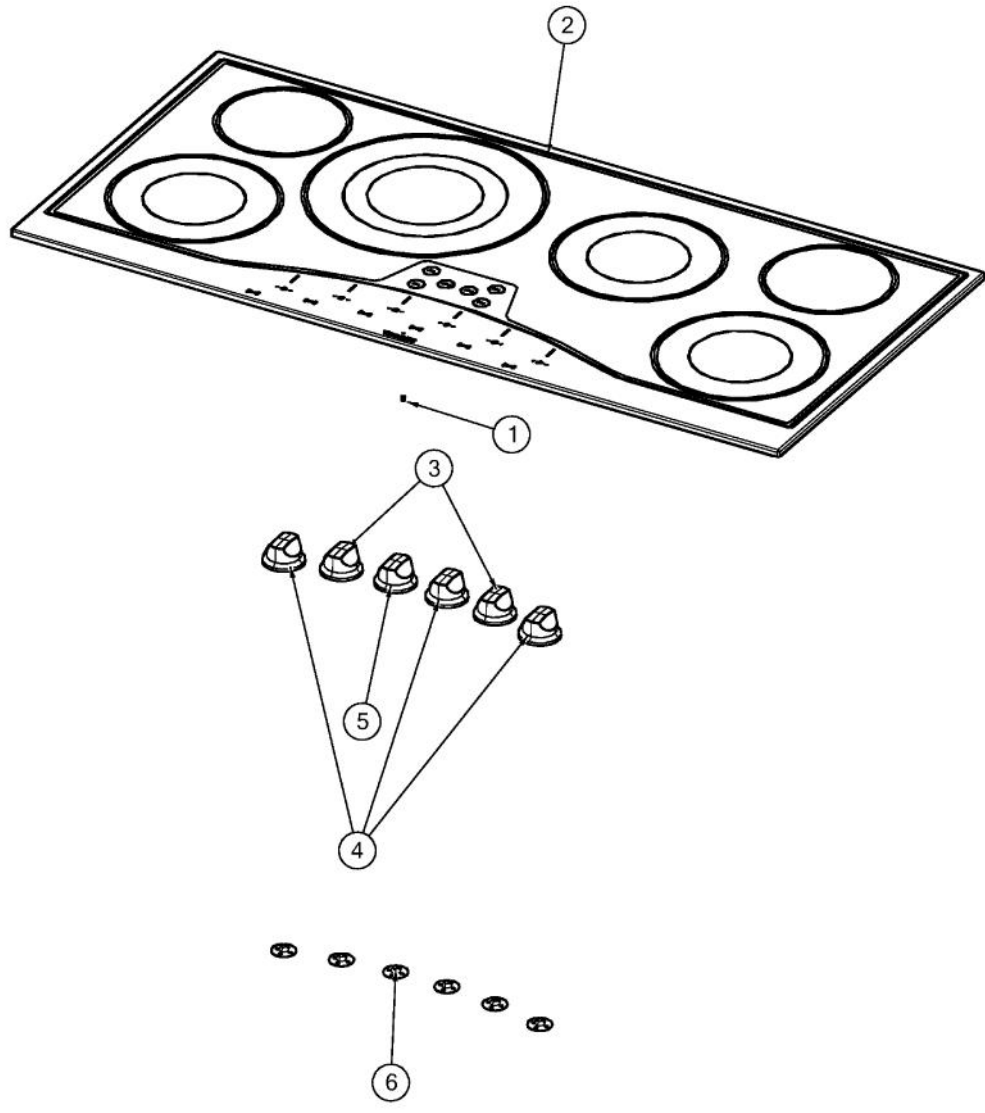

# VIKING RVEC3456B Owner's Manual

[Shop genuine replacement parts for VIKING  
RVEC3456B](#)

[Find Your VIKING Gas Range Parts - Select From 76 Models](#)

----- Manual continues below -----

Ref #	Part Number	Qty.	Description
1	026923-000	14	CLIP, SPRING, ELECTRIC ELEMENT
2	033053-000	1	45 D3 ELEC COOKTOP BURNER BOX
3	033054-000	1	45 CROSS BRACE
4	033572-000	1	BRACKET,LIGHT,D3, 45
5	034112-000	1	INSULATION, 45 COOKTOP
6	036552-000	1	INSULATION, INDICATOR LIGHT
7	038618-000	6	BRACKET, HOLD
8	PB070320	5	SILICONE EXTRUSION
9	PD010027	6	EYE BOLT-VGSU101/161
10	PD030029	6	SELF RETAINING NUT (1/4-20)

Ref #	Part Number	Qty.	Description
1	017582-000	1	LIGHT HOUSING, BLUE NEON
2	031373-000	1	TRIPLE 3200W (1100/1000/1100) ELEMENT
3	031376-000	3	DOUBLE 2000W (1000/1000) ELEMENT
4	031377-000	2	EGO SINGLE 1200W
5	031728-000	2	SINGLE INFINITE SWITCH
6	031733-000	3	DUAL INFINITE SWITCH
7	031734-000	1	TRIPLE INFINITE SWITCH
8	032247-000	1	CONDUIT, D3 COOKTOP
9	PE050077	6	INDICATOR LIGHT
10	PE070231	1	TERMINAL BLOCK - 6 POLE (HEYCO)
11	037004-000	1	HARNES, MAIN, RDECU2566

Ref #	Part Number	Qty.	Description
1	017579-000	1	LENS, BLUE
2	042878-2541	1	RVEC3456B 45 GLASS TOP ASM
3	042164-000	2	KNOB, SNGL INF, COOKTOP, BLADE, D3PO, ASSY
4	042165-000	3	KNOB, DUAL INF, COOKTOP, BLADE, D3PO, ASSY
5	042166-000	1	KNOB, TRIPLE INF, COOKTOP, BLADE, D3PO, ASSY
6	PB070078	6	SILICONE GASKET (DESU)
NI	049338-000	1	45 KIT FOR RVEC3456B (FOR UNITS BUILT BEFORE 1/5/14)