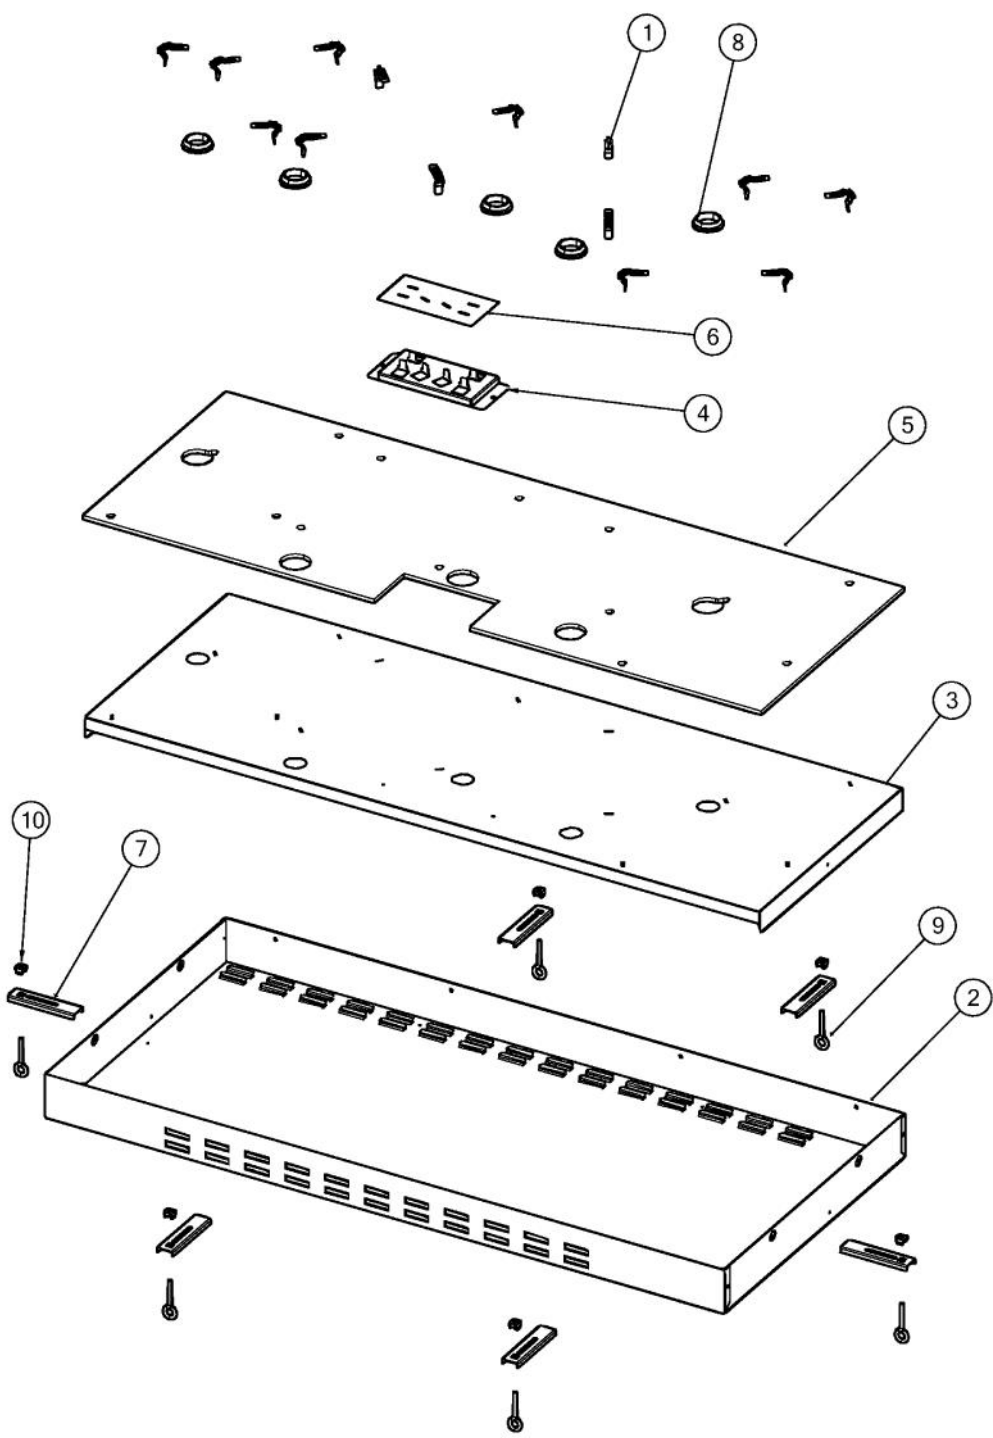

# VIKING RVEC3456B Owner's Manual

[Shop genuine replacement parts for VIKING  
RVEC3456B](#)

[Find Your VIKING Gas Range Parts - Select From 76 Models](#)

----- Manual continues below -----

Ref #	Part Number	Qty.	Description
1	026923-000	14	CLIP, SPRING, ELECTRIC ELEMENT
2	033053-000	1	45 D3 ELEC COOKTOP BURNER BOX
3	033054-000	1	45 CROSS BRACE
4	033572-000	1	BRACKET,LIGHT,D3, 45
5	034112-000	1	INSULATION, 45 COOKTOP
6	036552-000	1	INSULATION, INDICATOR LIGHT
7	038618-000	6	BRACKET, HOLD
8	PB070320	5	SILICONE EXTRUSION
9	PD010027	6	EYE BOLT-VGSU101/161
10	PD030029	6	SELF RETAINING NUT (1/4-20)

Ref #	Part Number	Qty.	Description
1	017582-000	1	LIGHT HOUSING, BLUE NEON
2	031373-000	1	TRIPLE 3200W (1100/1000/1100) ELEMENT
3	031376-000	3	DOUBLE 2000W (1000/1000) ELEMENT
4	031377-000	2	EGO SINGLE 1200W
5	031728-000	2	SINGLE INFINITE SWITCH
6	031733-000	3	DUAL INFINITE SWITCH
7	031734-000	1	TRIPLE INFINITE SWITCH
8	032247-000	1	CONDUIT, D3 COOKTOP
9	PE050077	6	INDICATOR LIGHT
10	PE070231	1	TERMINAL BLOCK - 6 POLE (HEYCO)
11	037004-000	1	HARNES, MAIN, RDECU2566

Ref #	Part Number	Qty.	Description
1	017579-000	1	LENS, BLUE
2	042878-2541	1	RVEC3456B 45 GLASS TOP ASM
3	042164-000	2	KNOB, SNGL INF, COOKTOP, BLADE, D3PO, ASSY
4	042165-000	3	KNOB, DUAL INF, COOKTOP, BLADE, D3PO, ASSY
5	042166-000	1	KNOB, TRIPLE INF, COOKTOP, BLADE, D3PO, ASSY
6	PB070078	6	SILICONE GASKET (DESU)
NI	049338-000	1	45 KIT FOR RVEC3456B (FOR UNITS BUILT BEFORE 1/5/14)