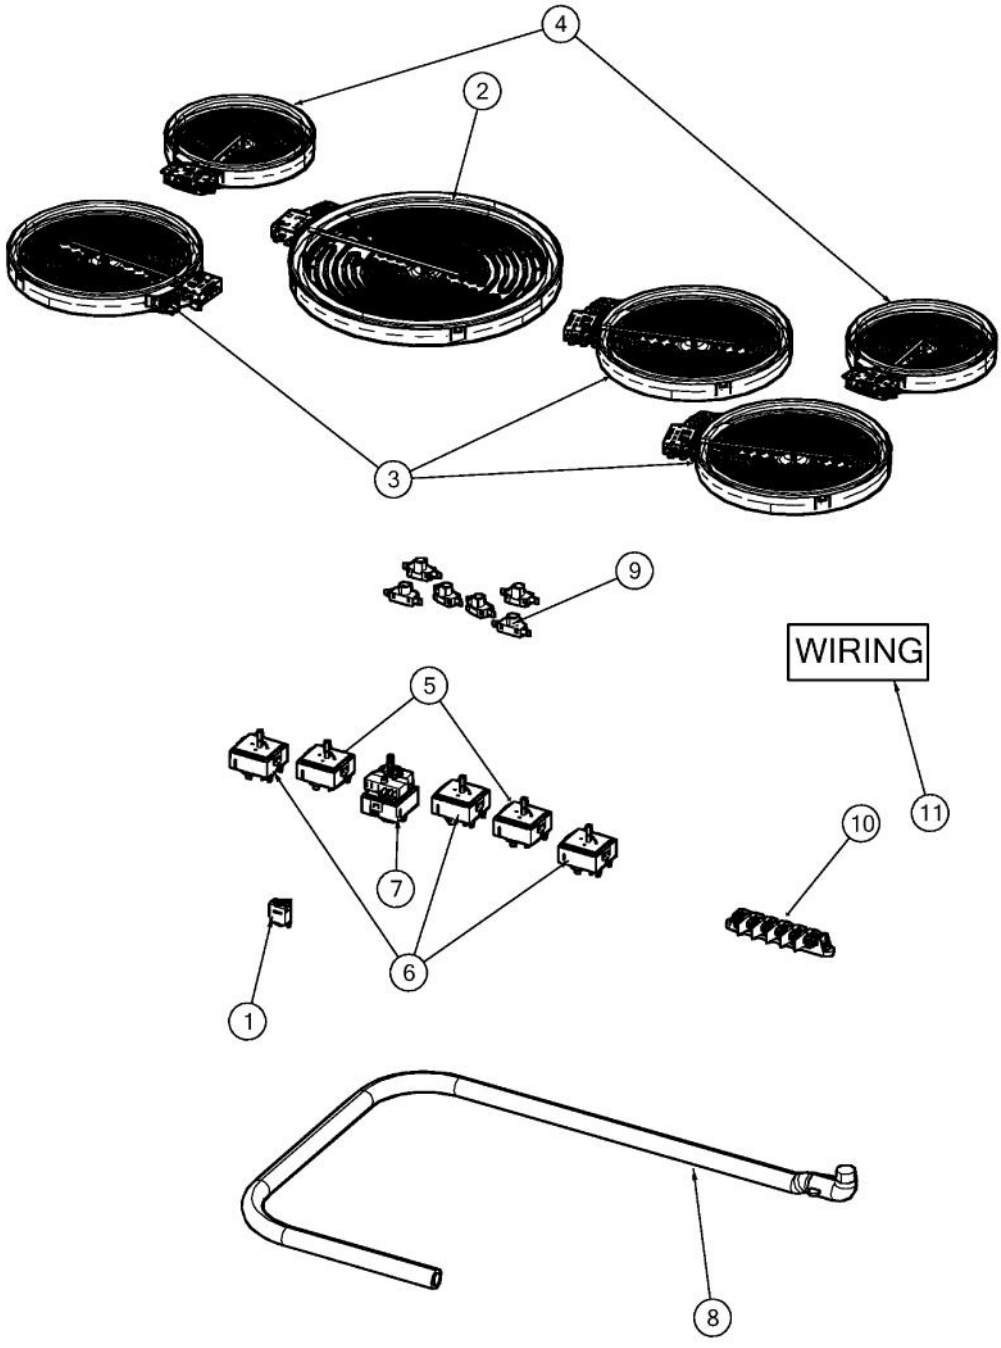

# VIKING RVEC3456B Owner's Manual

[Shop genuine replacement parts for VIKING  
RVEC3456B](#)

[Find Your VIKING Gas Range Parts - Select From 76 Models](#)

----- Manual continues below -----

Ref #	Part Number	Qty.	Description
1	026923-000	14	CLIP, SPRING, ELECTRIC ELEMENT
2	033053-000	1	45 D3 ELEC COOKTOP BURNER BOX
3	033054-000	1	45 CROSS BRACE
4	033572-000	1	BRACKET,LIGHT,D3, 45
5	034112-000	1	INSULATION, 45 COOKTOP
6	036552-000	1	INSULATION, INDICATOR LIGHT
7	038618-000	6	BRACKET, HOLD
8	PB070320	5	SILICONE EXTRUSION
9	PD010027	6	EYE BOLT-VGSU101/161
10	PD030029	6	SELF RETAINING NUT (1/4-20)

Ref #	Part Number	Qty.	Description
1	017582-000	1	LIGHT HOUSING, BLUE NEON
2	031373-000	1	TRIPLE 3200W (1100/1000/1100) ELEMENT
3	031376-000	3	DOUBLE 2000W (1000/1000) ELEMENT
4	031377-000	2	EGO SINGLE 1200W
5	031728-000	2	SINGLE INFINITE SWITCH
6	031733-000	3	DUAL INFINITE SWITCH
7	031734-000	1	TRIPLE INFINITE SWITCH
8	032247-000	1	CONDUIT, D3 COOKTOP
9	PE050077	6	INDICATOR LIGHT
10	PE070231	1	TERMINAL BLOCK - 6 POLE (HEYCO)
11	037004-000	1	HARNES, MAIN, RDECU2566

Ref #	Part Number	Qty.	Description
1	017579-000	1	LENS, BLUE
2	042878-2541	1	RVEC3456B 45 GLASS TOP ASM
3	042164-000	2	KNOB, SNGL INF, COOKTOP, BLADE, D3PO, ASSY
4	042165-000	3	KNOB, DUAL INF, COOKTOP, BLADE, D3PO, ASSY
5	042166-000	1	KNOB, TRIPLE INF, COOKTOP, BLADE, D3PO, ASSY
6	PB070078	6	SILICONE GASKET (DESU)
NI	049338-000	1	45 KIT FOR RVEC3456B (FOR UNITS BUILT BEFORE 1/5/14)