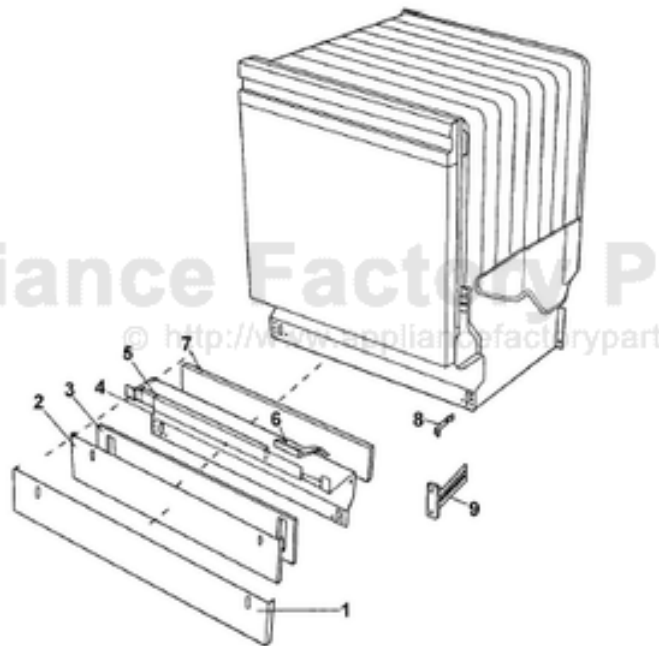

# VIKING DFUD040 Owner's Manual

[Shop genuine replacement parts for VIKING DFUD040](#)

[Find Your VIKING Dishwasher Parts - Select From 36 Models](#)

----- Manual continues below -----

Ref #	Part Number	Qty.	Description
1	PD120050		KICK PLATE SLIDE IN 8073566-81
2	PD330066		TOE PLATE (8073567-29)
3	PD120035		FELT, KICK PLATE (8074585)
4	PD120059		GUARD PLATE (8073707)
4A	PD100137		SCREW, RTS (8902357)
5	PD130006		INSULATION DRIP GUARD TOP 8060041
6	PD120009		GUARD DRIP PROTECTION 8058486
7	PD130007		INSULATION-DRIP GUARD BACK (8058353)
8	PD110041		SPRING, KICK PLATE - GRAY (8073481-49)
9	PD120057		BRACKET, KICK PLATE (8073480)