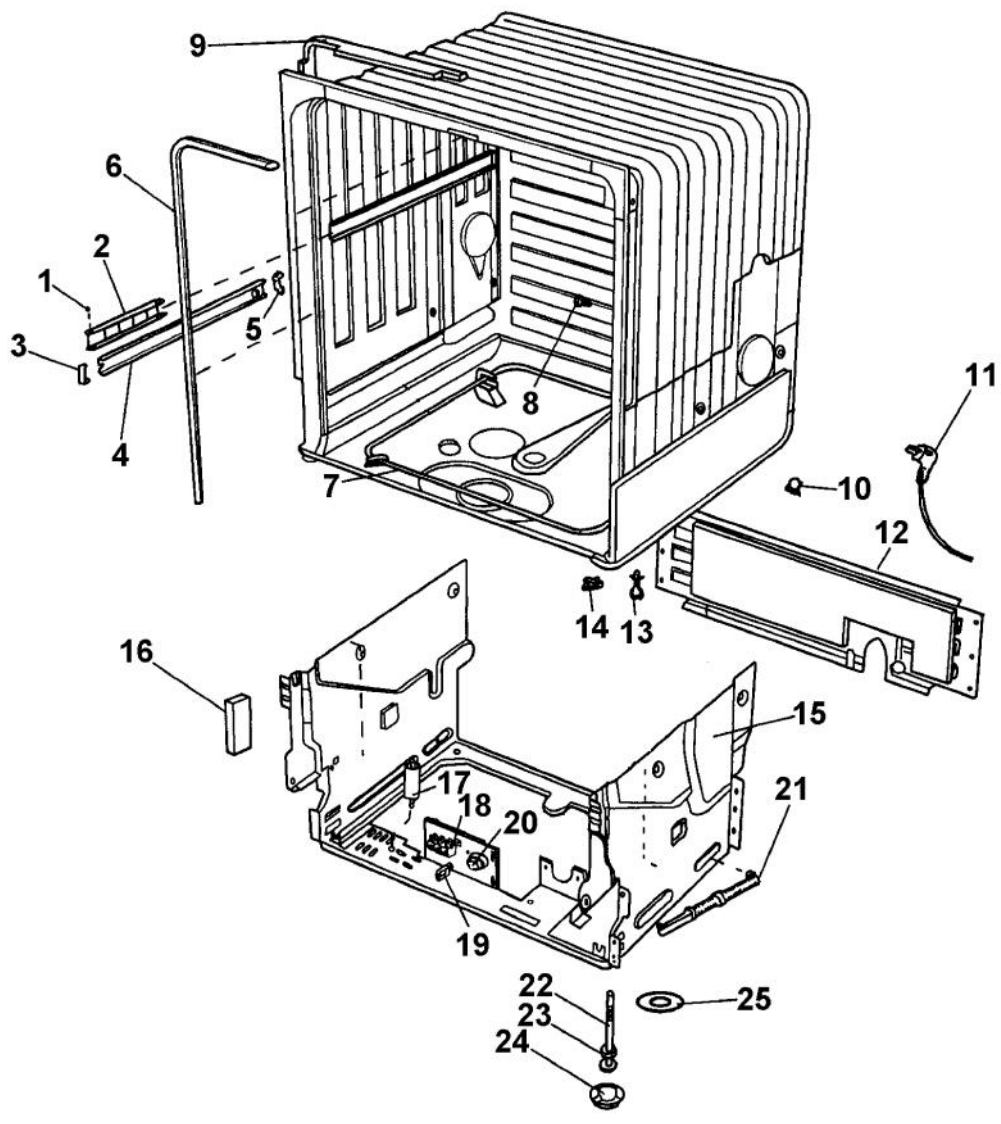

# VIKING DFUD040 Owner's Manual

[Shop genuine replacement parts for VIKING DFUD040](#)

[Find Your VIKING Dishwasher Parts - Select From 36 Models](#)

----- Manual continues below -----

Ref #	Part Number	Qty.	Description
1	PD120050		KICK PLATE SLIDE IN 8073566-81
2	PD330066		TOE PLATE (8073567-29)
3	PD120035		FELT, KICK PLATE (8074585)
4	PD120059		GUARD PLATE (8073707)
4A	PD100137		SCREW, RTS (8902357)
5	PD130006		INSULATION DRIP GUARD TOP 8060041
6	PD120009		GUARD DRIP PROTECTION 8058486
7	PD130007		INSULATION-DRIP GUARD BACK (8058353)
8	PD110041		SPRING, KICK PLATE - GRAY (8073481-49)
9	PD120057		BRACKET, KICK PLATE (8073480)

Ref #	Part Number	Qty.	Description
1	PD110004		BALL 8057977/722B4430 (8 PER BAG) (8801349-77)
2	PD110003		GUIDE RAIL-BALL HOLDER 8058638-77
3	PD120002		BASKET STOP REP PD350023 8057979-77
4	PD110005		GUIDE RAIL 8801350
5	PD110001		BALL CATCH 8057978-77
6	PD100002		TUB SEAL
7	PD110020		PROTECTION COLLAR (8002370)
7A	PD160008		HEATING ELEMENT (8057077)
8	PD100001		SCREW & O-RING (8901110)
9	PD300083		TANK SEAL FOR VUD040 8070613
10	PD160005		THERMOSTAT 190 DEG 8002579
11	PD160011		POWER CORD, DISHWASHER (8074043)
12	PD120046		REAR PANEL (805-75-27)
12A	PD100137		SCREW, RTS (8902357)
13	PD100048		CABLE HARNESS TIE (8070142)
14	PD100049		CABLE HARNESS TIE (8058495)
15	PD120003		BOTTOM OUTER PANEL (8057523)
16	PD130021		SOUND ABSORB. BTM. OUTER (8060038)
17	PD140021		RFI FILTER (8058558)
18	PD160003		TERMINAL BOX 8050251
18A	PD100140		SCREW, RTS (8900357)
19	PD100050		CABLE HARNESS TIE (8059991)
20	PD110023		GROMMET (8006948)
21	PD110022		SUB TO PD110040 - DOOR SPRING ASSY COMP 8071323-77
22	PD130034		FOOT, M10 X 95 T30 (8074877)
23	PD10006		PD100006
24	PD130057		PD130057
25	PD100063		REINFORCEMENT WASHER (8072119)