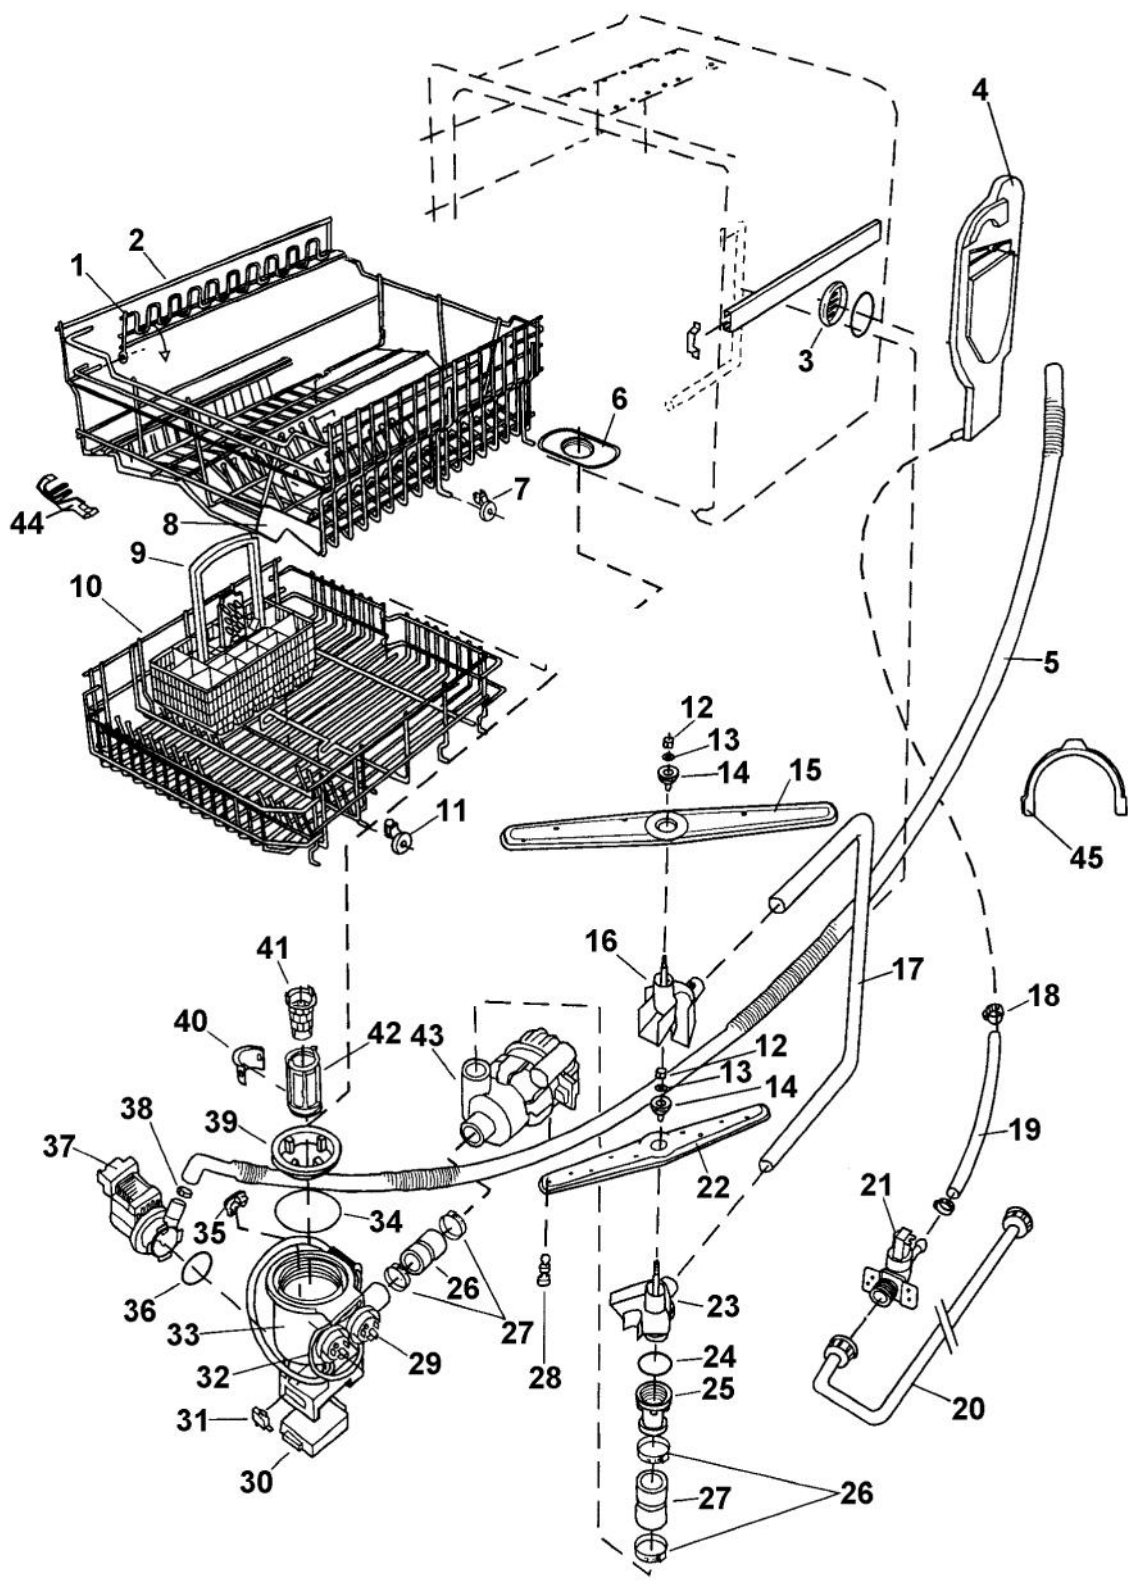

Ref #	Part Number	Qty.	Description
1	PD150006		CUP SHELF-WINE GLASS (8071337-49)
2	PD150030		UPPER BASKET (8801236-49)
3	PD100032		LOCK RING-AIR BREAK (8057536)
4	PD130004		INSULATION-LOWER CASING (8060033)
5	PD320020		OUTLET HOSE (8075484)
5A	PD310053		NON-RETURN VALVE
6	PD150015		STRAINER-UPPER (8059740)
7	PD150008		BASKET WHL REP PD350026 8058498-77
8	PD150023		KNIFE STOP PLATE - GRAY (8057506-77)
9	PD150032		CUTLERY BASKET, INC. DOOR (NO HANDLE)
10	PD150010		BASKET LOWER
11	PS300001		LOWER RACK WHEEL (10MM) 807 8641 - 77
12	PD100034		NUT (8901262)
13	PD100035		WASHER (8052095)
14	PD100036		BEARING-SPRAY ARM 8057070-77
15	PD130015		SPRAY ARM-UPPER 8072695
16	PD100037		UPPER SPRAY ARM BEARING
17	PD130017		SPRAY PIPE (8057063)
18	PD100033		HOSE CLIP (8052189)
19	PD110024		RUBBER HOSE INLET VALVE 8070622
20	PD110029		SILL HOSE QUICK CONNECT- DISHWASHER
21	PD140058		INLET VALVE (8073995)
21A	PD100029		SCREW (8902087)
22	PD130024		SPRAY ARM LOWER 8072692
23	PD100038		BEARING (SPRAY PIPE)-LOWER (8057067-77)
24	PD100039		O-RING (8901755)
25	PD100040		BEARING SPRAY PIPE MUFF 8057069
26	PD100041		HOSE CLIP 8052097
27	PD140010		HOSE CIRCULATION PUMP 8057484
28	PD140015		RUBBER BUFFER (8055095)
29	PD310037		LEVEL SWITCH 8071024
30	PD110018		FLOAT (8075110)
31	PD140011		MICRO-SWITCH - OVERFLOW (8060068)
32	PD110019		RUBBER HOSE (8058500)
33	PD140012		WELL BOTTOM REP PD310038 8801123
34	PD100045		O-RING (8058503)
35	PD120028		COVER PLATE REP PD330044 8057487-79
36	PD100047		O-RING 8002584
37	PD140017		PUMP DRAIN 120V 8801353
38	PD100046		HOSE CLIP (8052239)
39	PD100044		LOCK RING-BOTTOM WELL 8072848
40	PD120027		COVER PLATE INLET 8058454
41	PD150013		BSKT STRNER RPL PD350022 8057972-77
42	PD150014		INSERT, STRAINER BASKET
43	PD140016		PUMP CIRCULATION 05 8801312
44	PD150024		HOLDER, CARVING KNIVES (8071214-77)
45	PD150026		OUTER HOSE HOLDER (8072528-77)