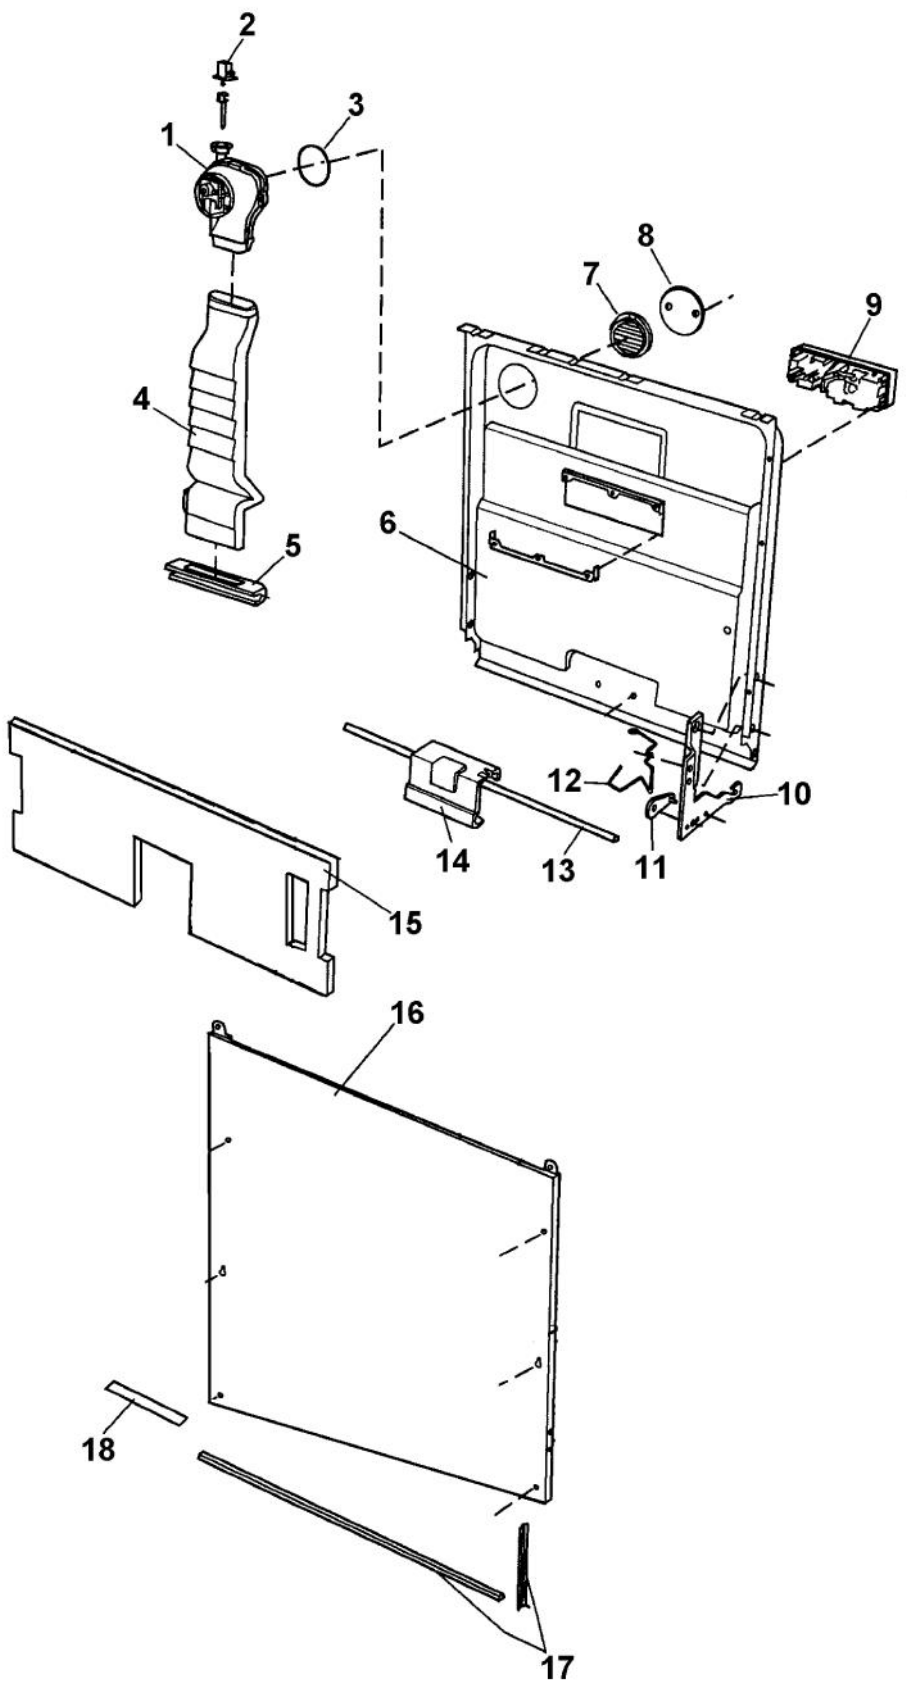

Ref #	Part Number	Qty.	Description
1	PD140001		VENTILATOR ASY (8073851) REP PD310030
2	PD140004		MOTOR VAX VENTILATOR 8052778
3	PD100016		O-RING (8058501)
4	PD120017		AIR CHANNEL (8057963)
5	PD120038		NOZZLE, AIR DUCT (8072732)
6	PD120039		INNER DOOR (WITH FAN) 8801120
7	PD100019		LOCK RING-FAN CASING (8057964)
7A	PD100018		SCREW (8902085)
8	PD120021		COVER PLATE-FAN (8058484)
8A	PD100018		SCREW (8902085)
9	PD150017		COMBINATION DISPENSER 8801343-77
10	PD130011		DOOR HINGE-R.H. (8057524)
	PD130010		DOOR HINGE-L.H. (8057525)
10A	PD100023		NUT (33500262)
10B	PD100021		SCREW-HINGE (8057530)
10C	PD100017		SCREW
11	PD100022		SLIDE WASHER-HINGE BEARING (8057948)
12	PD300101		BRACKET CABLE HARNESS 8073612
13	PD100025		DOOR SEAL LOWER CUTTING
14	PD120025		DOOR BRACE STAND (8057985)
14A	PD100119		SCREW, RTS (8902357)
15	PD340011		SOUND ABSORPTION, INNER DOOR (8060080)
16	PD120066		DOOR OUTER INT. ADJUST. - GRAY (8074801-PT-81)
16A	PD100020		SCREW (8900646)
17	PD120040		ADJUSTING FRAME ASSY (8070363)
17A	PD100118		SCREW, MRT-GF (8902133)
18	PD100074		STEAM BLOCKING STRIP 8070801
NI	020767-000		4, 2 X 38 MM SCREW, 8900255
NI	PD100078		PANEL INSTALL. HARDWARE (8801134)