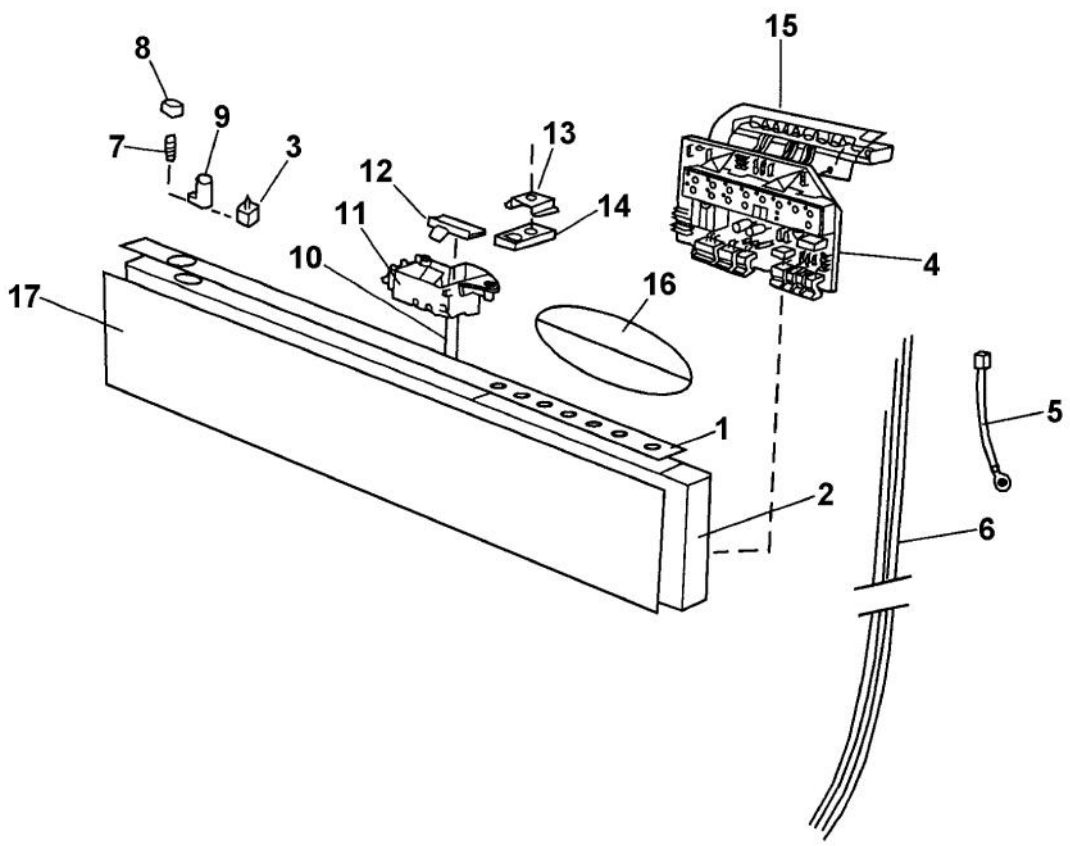

Ref #	Part Number	Qty.	Description
1	PD120050		KICK PLATE SLIDE IN 8073566-81
2	PD330066		TOE PLATE (8073567-29)
3	PD120035		FELT, KICK PLATE (8074585)
4	PD120059		GUARD PLATE (8073707)
4A	PD100137		SCREW, RTS (8902357)
5	PD130006		INSULATION DRIP GUARD TOP 8060041
6	PD120009		GUARD DRIP PROTECTION 8058486
7	PD130007		INSULATION-DRIP GUARD BACK (8058353)
8	PD110041		SPRING, KICK PLATE - GRAY (8073481-49)
9	PD120057		BRACKET, KICK PLATE (8073480)

Ref #	Part Number	Qty.	Description
1	PD110004		BALL 8057977/722B4430 (8 PER BAG) (8801349-77)
2	PD110003		GUIDE RAIL-BALL HOLDER 8058638-77
3	PD120002		BASKET STOP REP PD350023 8057979-77
4	PD110005		GUIDE RAIL 8801350
5	PD110001		BALL CATCH 8057978-77
6	PD100002		TUB SEAL
7	PD110020		PROTECTION COLLAR (8002370)
7A	PD160008		HEATING ELEMENT (8057077)
8	PD100001		SCREW & O-RING (8901110)
9	PD300083		TANK SEAL FOR VUD040 8070613
10	PD160005		THERMOSTAT 190 DEG 8002579
11	PD160011		POWER CORD, DISHWASHER (8074043)
12	PD120046		REAR PANEL (805-75-27)
12A	PD100137		SCREW, RTS (8902357)
13	PD100048		CABLE HARNESS TIE (8070142)
14	PD100049		CABLE HARNESS TIE (8058495)
15	PD120003		BOTTOM OUTER PANEL (8057523)
16	PD130021		SOUND ABSORB. BTM. OUTER (8060038)
17	PD140021		RFI FILTER (8058558)
18	PD160003		TERMINAL BOX 8050251
18A	PD100140		SCREW, RTS (8900357)
19	PD100050		CABLE HARNESS TIE (8059991)
20	PD110023		GROMMET (8006948)
21	PD110022		SUB TO PD110040 - DOOR SPRING ASSY COMP 8071323-77
22	PD130034		FOOT, M10 X 95 T30 (8074877)
23	PD10006		PD100006
24	PD130057		PD130057
25	PD100063		REINFORCEMENT WASHER (8072119)