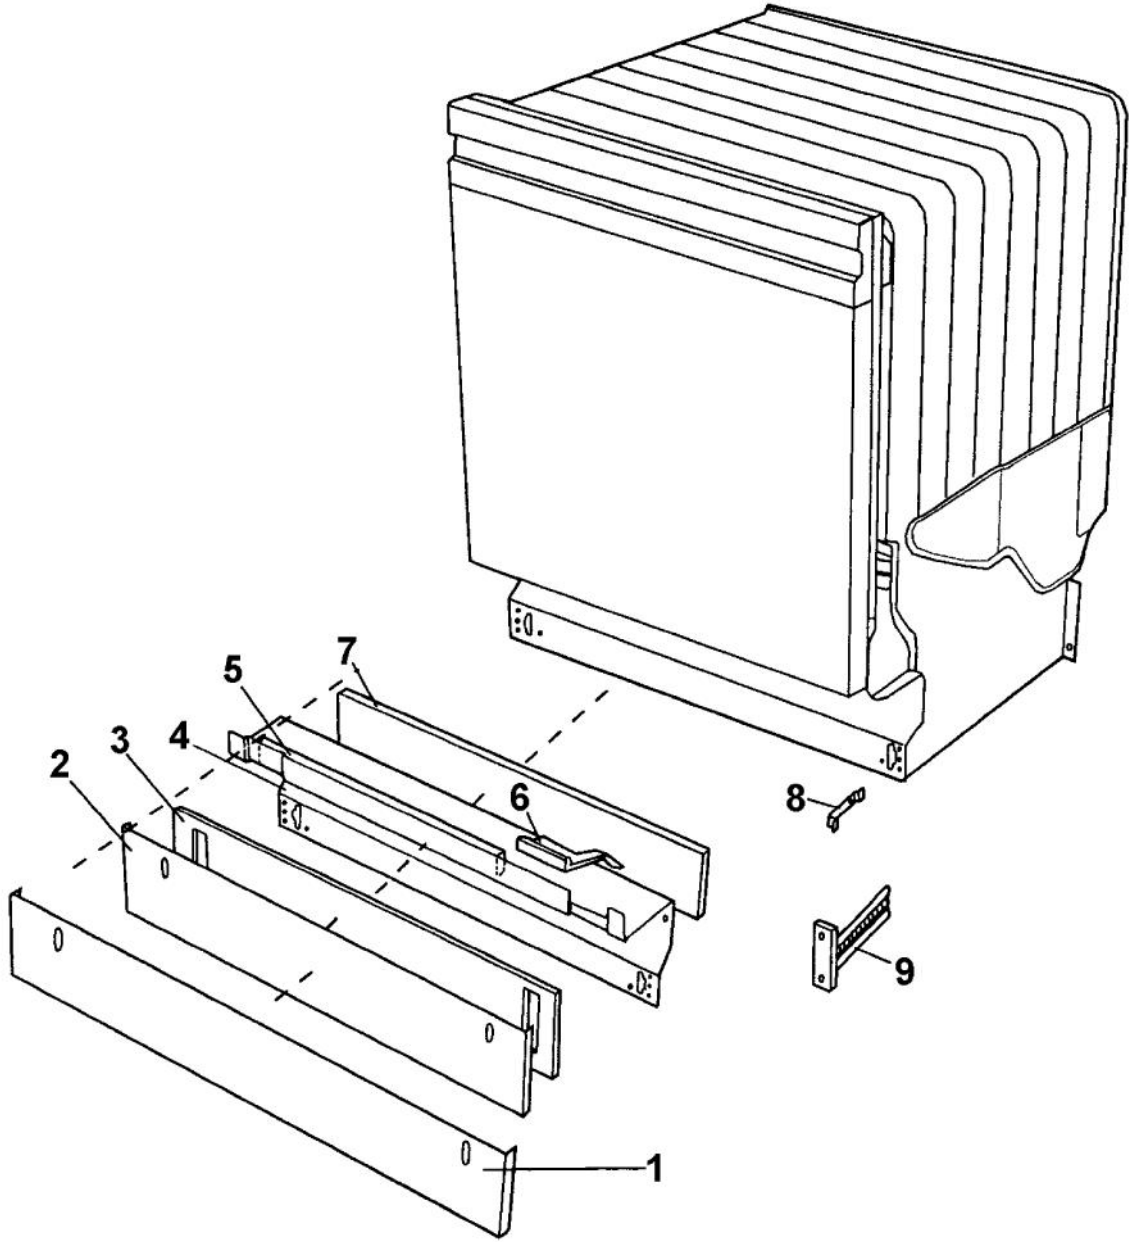

# VIKING DFUD040 Owner's Manual

[Shop genuine replacement parts for VIKING DFUD040](#)

[Find Your VIKING Dishwasher Parts - Select From 36 Models](#)

----- Manual continues below -----

Ref #	Part Number	Qty.	Description
1	PD120050		KICK PLATE SLIDE IN 8073566-81
2	PD330066		TOE PLATE (8073567-29)
3	PD120035		FELT, KICK PLATE (8074585)
4	PD120059		GUARD PLATE (8073707)
4A	PD100137		SCREW, RTS (8902357)
5	PD130006		INSULATION DRIP GUARD TOP 8060041
6	PD120009		GUARD DRIP PROTECTION 8058486
7	PD130007		INSULATION-DRIP GUARD BACK (8058353)
8	PD110041		SPRING, KICK PLATE - GRAY (8073481-49)
9	PD120057		BRACKET, KICK PLATE (8073480)

Ref #	Part Number	Qty.	Description
1	PD110004		BALL 8057977/722B4430 (8 PER BAG) (8801349-77)
2	PD110003		GUIDE RAIL-BALL HOLDER 8058638-77
3	PD120002		BASKET STOP REP PD350023 8057979-77
4	PD110005		GUIDE RAIL 8801350
5	PD110001		BALL CATCH 8057978-77
6	PD100002		TUB SEAL
7	PD110020		PROTECTION COLLAR (8002370)
7A	PD160008		HEATING ELEMENT (8057077)
8	PD100001		SCREW & O-RING (8901110)
9	PD300083		TANK SEAL FOR VUD040 8070613
10	PD160005		THERMOSTAT 190 DEG 8002579
11	PD160011		POWER CORD, DISHWASHER (8074043)
12	PD120046		REAR PANEL (805-75-27)
12A	PD100137		SCREW, RTS (8902357)
13	PD100048		CABLE HARNESS TIE (8070142)
14	PD100049		CABLE HARNESS TIE (8058495)
15	PD120003		BOTTOM OUTER PANEL (8057523)
16	PD130021		SOUND ABSORB. BTM. OUTER (8060038)
17	PD140021		RFI FILTER (8058558)
18	PD160003		TERMINAL BOX 8050251
18A	PD100140		SCREW, RTS (8900357)
19	PD100050		CABLE HARNESS TIE (8059991)
20	PD110023		GROMMET (8006948)
21	PD110022		SUB TO PD110040 - DOOR SPRING ASSY COMP 8071323-77
22	PD130034		FOOT, M10 X 95 T30 (8074877)
23	PD10006		PD100006
24	PD130057		PD130057
25	PD100063		REINFORCEMENT WASHER (8072119)