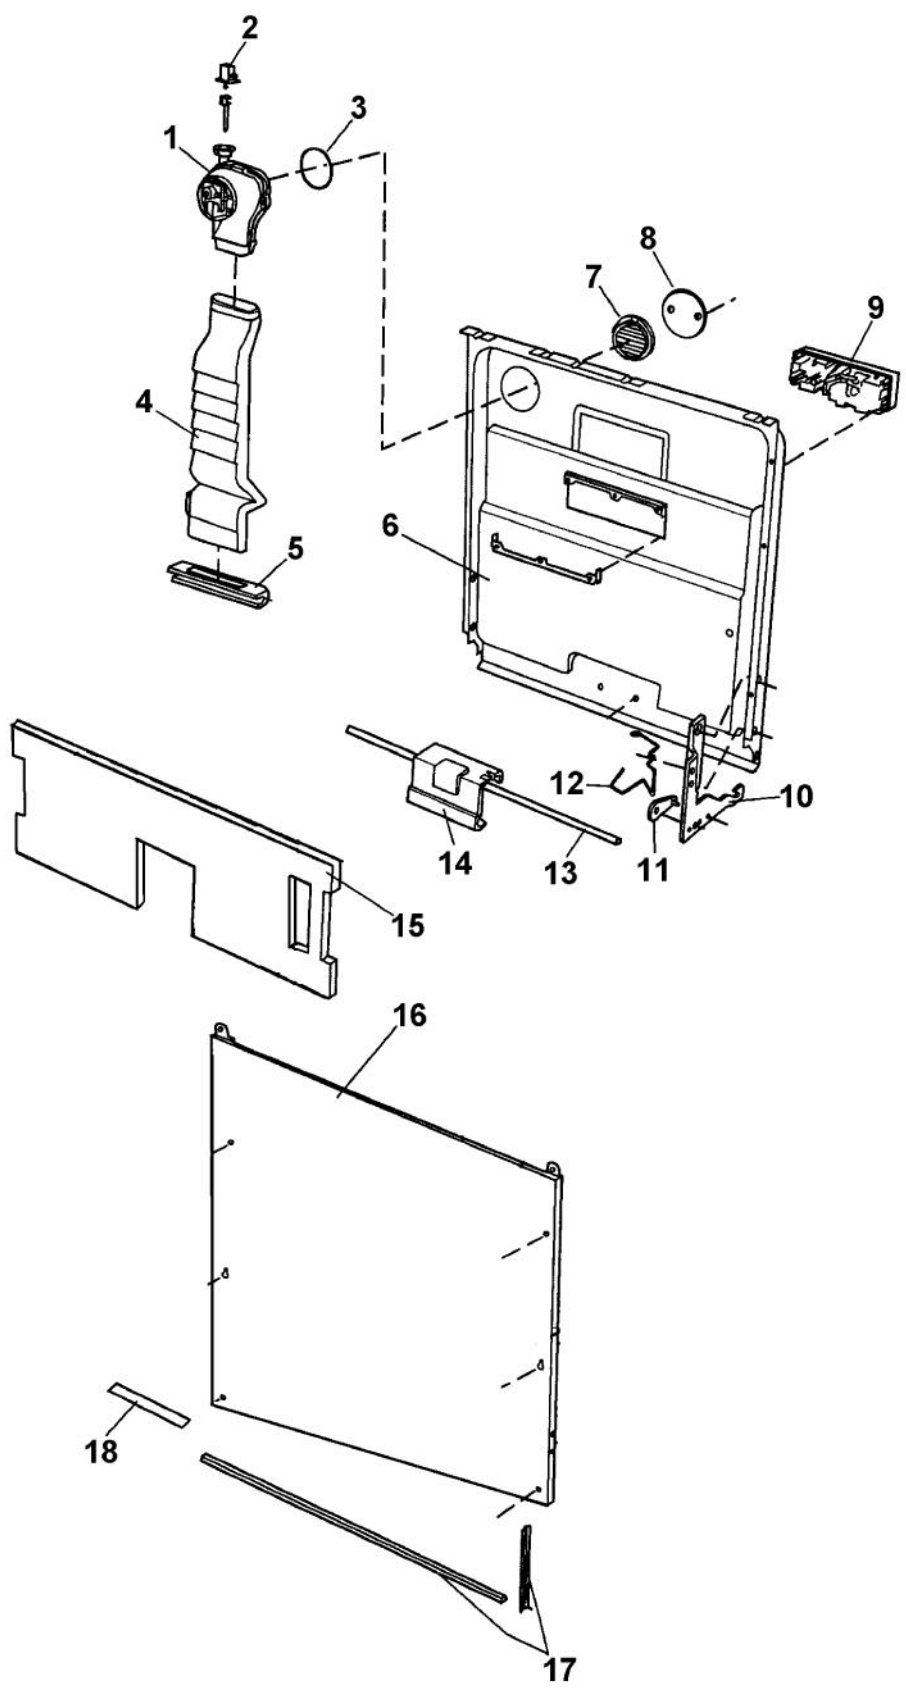

Ref #	Part Number	Qty.	Description
1	PD140001		VENTILATOR ASY (8073851) REP PD310030
2	PD140004		MOTOR VAX VENTILATOR 8052778
3	PD100016		O-RING (8058501)
4	PD120017		AIR CHANNEL (8057963)
5	PD120038		NOZZLE, AIR DUCT (8072732)
6	PD120039		INNER DOOR (WITH FAN) 8801120
7	PD100019		LOCK RING-FAN CASING (8057964)
7A	PD100018		SCREW (8902085)
8	PD120021		COVER PLATE-FAN (8058484)
8A	PD100018		SCREW (8902085)
9	PD150017		COMBINATION DISPENSER 8801343-77
10	PD130011		DOOR HINGE-R.H. (8057524)
	PD130010		DOOR HINGE-L.H. (8057525)
10A	PD100023		NUT (33500262)
10B	PD100021		SCREW-HINGE (8057530)
10C	PD100017		SCREW
11	PD100022		SLIDE WASHER-HINGE BEARING (8057948)
12	PD300101		BRACKET CABLE HARNESS 8073612
13	PD100025		DOOR SEAL LOWER CUTTING
14	PD120025		DOOR BRACE STAND (8057985)
14A	PD100119		SCREW, RTS (8902357)
15	PD340011		SOUND ABSORPTION, INNER DOOR (8060080)
16	PD120066		DOOR OUTER INT. ADJUST. - GRAY (8074801-PT-81)
16A	PD100020		SCREW (8900646)
17	PD120040		ADJUSTING FRAME ASSY (8070363)
17A	PD100118		SCREW, MRT-GF (8902133)
18	PD100074		STEAM BLOCKING STRIP 8070801
NI	020767-000		4, 2 X 38 MM SCREW, 8900255
NI	PD100078		PANEL INSTALL. HARDWARE (8801134)