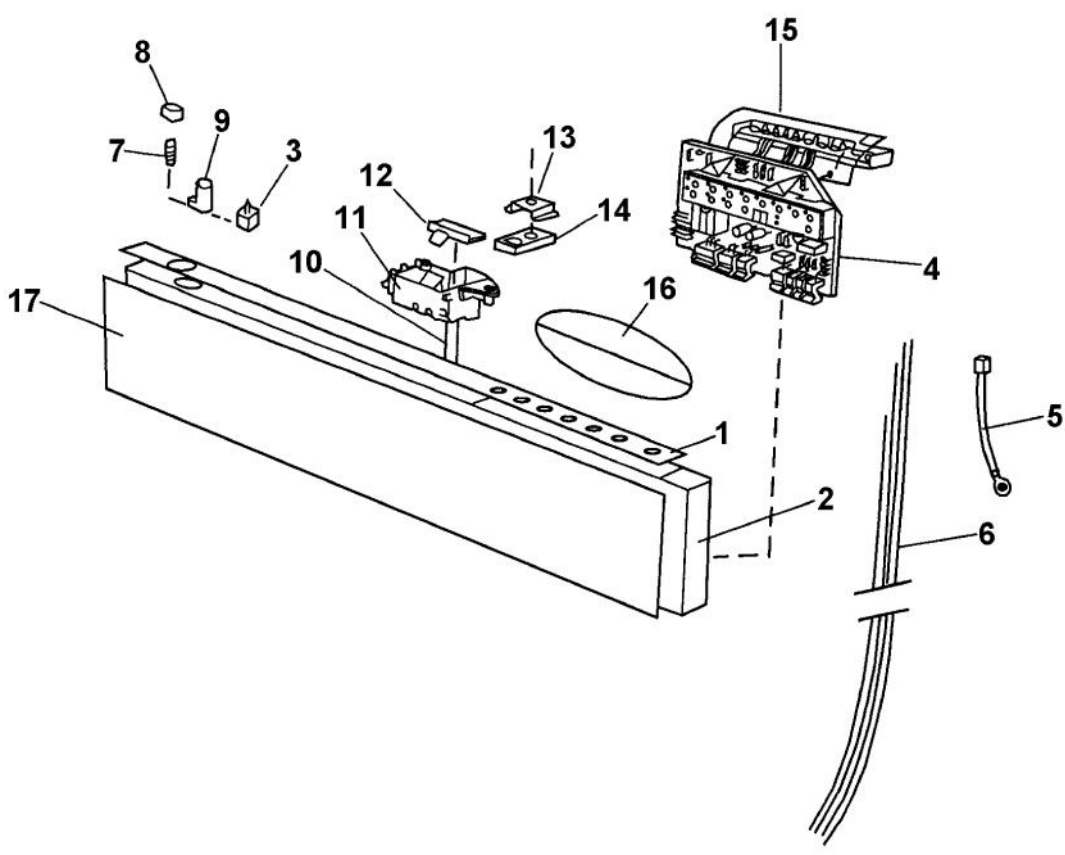

# VIKING DFUD040 Owner's Manual

[Shop genuine replacement parts for VIKING DFUD040](#)

[Find Your VIKING Dishwasher Parts - Select From 36 Models](#)

----- Manual continues below -----

Ref #	Part Number	Qty.	Description
1	PD120050		KICK PLATE SLIDE IN 8073566-81
2	PD330066		TOE PLATE (8073567-29)
3	PD120035		FELT, KICK PLATE (8074585)
4	PD120059		GUARD PLATE (8073707)
4A	PD100137		SCREW, RTS (8902357)
5	PD130006		INSULATION DRIP GUARD TOP 8060041
6	PD120009		GUARD DRIP PROTECTION 8058486
7	PD130007		INSULATION-DRIP GUARD BACK (8058353)
8	PD110041		SPRING, KICK PLATE - GRAY (8073481-49)
9	PD120057		BRACKET, KICK PLATE (8073480)

Ref #	Part Number	Qty.	Description
1	PD110004		BALL 8057977/722B4430 (8 PER BAG) (8801349-77)
2	PD110003		GUIDE RAIL-BALL HOLDER 8058638-77
3	PD120002		BASKET STOP REP PD350023 8057979-77
4	PD110005		GUIDE RAIL 8801350
5	PD110001		BALL CATCH 8057978-77
6	PD100002		TUB SEAL
7	PD110020		PROTECTION COLLAR (8002370)
7A	PD160008		HEATING ELEMENT (8057077)
8	PD100001		SCREW & O-RING (8901110)
9	PD300083		TANK SEAL FOR VUD040 8070613
10	PD160005		THERMOSTAT 190 DEG 8002579
11	PD160011		POWER CORD, DISHWASHER (8074043)
12	PD120046		REAR PANEL (805-75-27)
12A	PD100137		SCREW, RTS (8902357)
13	PD100048		CABLE HARNESS TIE (8070142)
14	PD100049		CABLE HARNESS TIE (8058495)
15	PD120003		BOTTOM OUTER PANEL (8057523)
16	PD130021		SOUND ABSORB. BTM. OUTER (8060038)
17	PD140021		RFI FILTER (8058558)
18	PD160003		TERMINAL BOX 8050251
18A	PD100140		SCREW, RTS (8900357)
19	PD100050		CABLE HARNESS TIE (8059991)
20	PD110023		GROMMET (8006948)
21	PD110022		SUB TO PD110040 - DOOR SPRING ASSY COMP 8071323-77
22	PD130034		FOOT, M10 X 95 T30 (8074877)
23	PD10006		PD100006
24	PD130057		PD130057
25	PD100063		REINFORCEMENT WASHER (8072119)