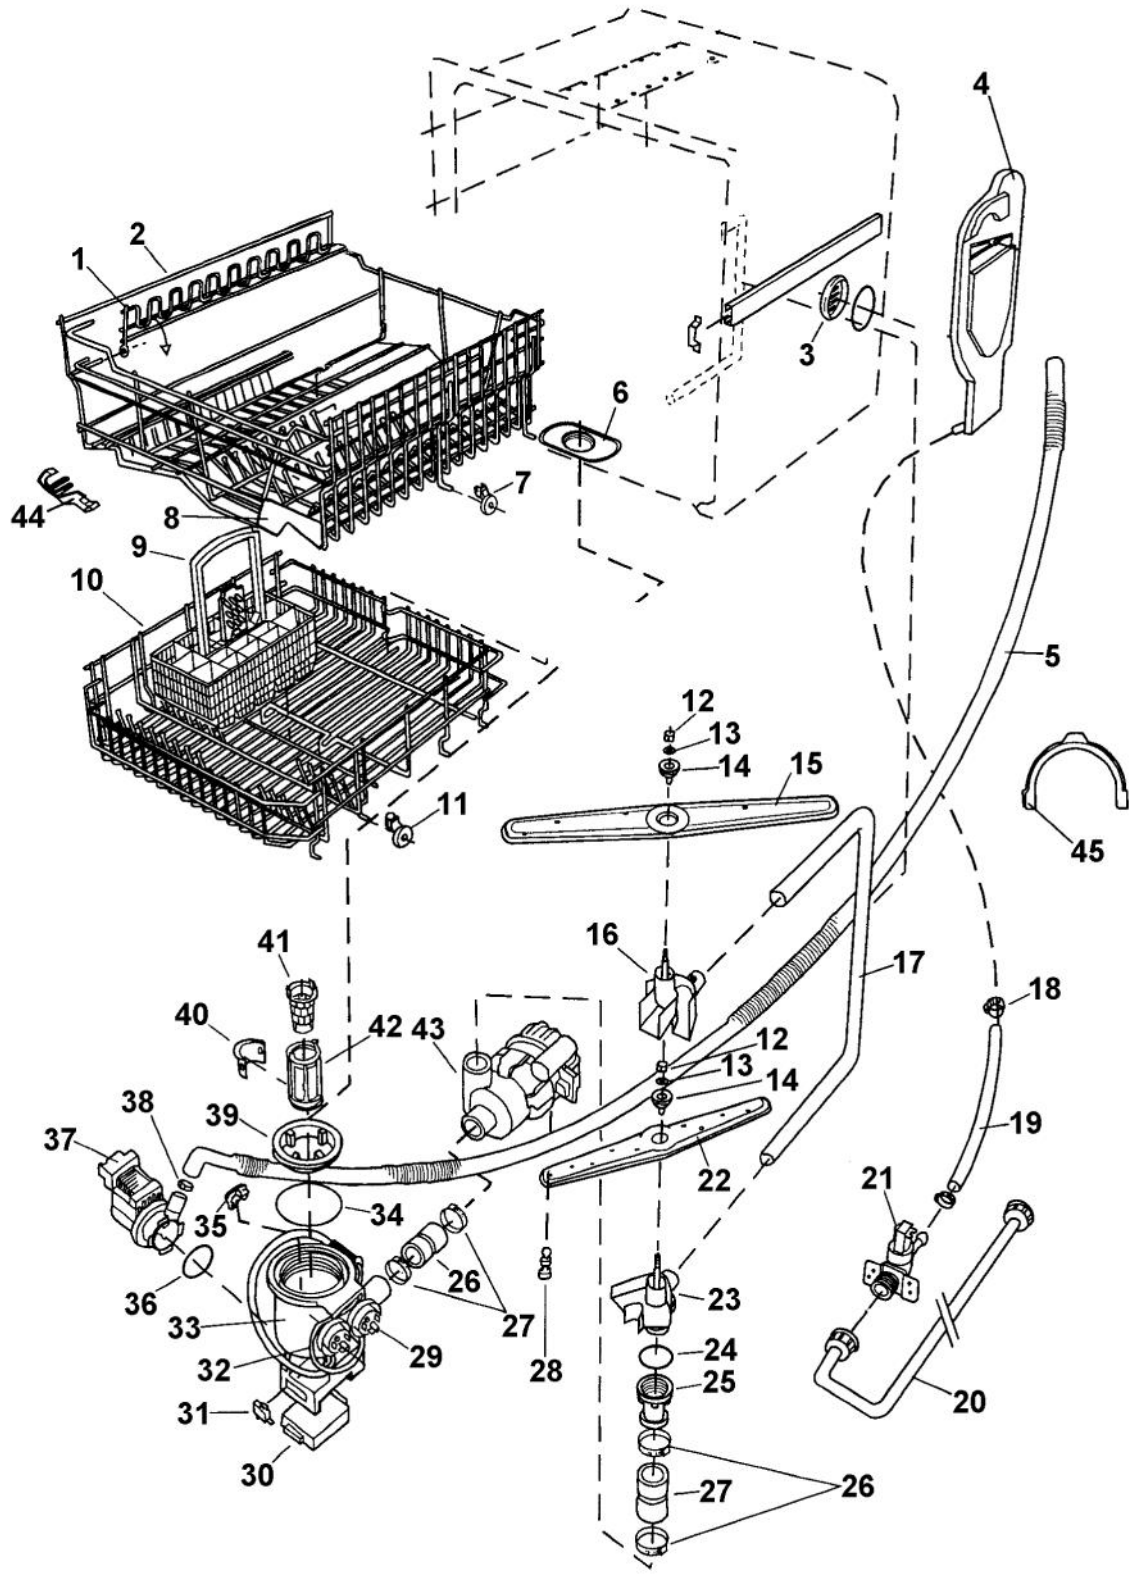

Ref #	Part Number	Qty.	Description
1	PD150006		CUP SHELF-WINE GLASS (8071337-49)
2	PD150030		UPPER BASKET (8801236-49)
3	PD100032		LOCK RING-AIR BREAK (8057536)
4	PD130004		INSULATION-LOWER CASING (8060033)
5	PD320020		OUTLET HOSE (8075484)
5A	PD310053		NON-RETURN VALVE
6	PD150015		STRAINER-UPPER (8059740)
7	PD150008		BASKET WHL REP PD350026 8058498-77
8	PD150023		KNIFE STOP PLATE - GRAY (8057506-77)
9	PD150032		CUTLERY BASKET, INC. DOOR (NO HANDLE)
10	PD150010		BASKET LOWER
11	PS300001		LOWER RACK WHEEL (10MM) 807 8641 - 77
12	PD100034		NUT (8901262)
13	PD100035		WASHER (8052095)
14	PD100036		BEARING-SPRAY ARM 8057070-77
15	PD130015		SPRAY ARM-UPPER 8072695
16	PD100037		UPPER SPRAY ARM BEARING
17	PD130017		SPRAY PIPE (8057063)
18	PD100033		HOSE CLIP (8052189)
19	PD110024		RUBBER HOSE INLET VALVE 8070622
20	PD110029		SILL HOSE QUICK CONNECT- DISHWASHER
21	PD140058		INLET VALVE (8073995)
21A	PD100029		SCREW (8902087)
22	PD130024		SPRAY ARM LOWER 8072692
23	PD100038		BEARING (SPRAY PIPE)-LOWER (8057067-77)
24	PD100039		O-RING (8901755)
25	PD100040		BEARING SPRAY PIPE MUFF 8057069
26	PD100041		HOSE CLIP 8052097
27	PD140010		HOSE CIRCULATION PUMP 8057484
28	PD140015		RUBBER BUFFER (8055095)
29	PD310037		LEVEL SWITCH 8071024
30	PD110018		FLOAT (8075110)
31	PD140011		MICRO-SWITCH - OVERFLOW (8060068)
32	PD110019		RUBBER HOSE (8058500)
33	PD140012		WELL BOTTOM REP PD310038 8801123
34	PD100045		O-RING (8058503)
35	PD120028		COVER PLATE REP PD330044 8057487-79
36	PD100047		O-RING 8002584
37	PD140017		PUMP DRAIN 120V 8801353
38	PD100046		HOSE CLIP (8052239)
39	PD100044		LOCK RING-BOTTOM WELL 8072848
40	PD120027		COVER PLATE INLET 8058454
41	PD150013		BSKT STRNER RPL PD350022 8057972-77
42	PD150014		INSERT, STRAINER BASKET
43	PD140016		PUMP CIRCULATION 05 8801312
44	PD150024		HOLDER, CARVING KNIVES (8071214-77)
45	PD150026		OUTER HOSE HOLDER (8072528-77)