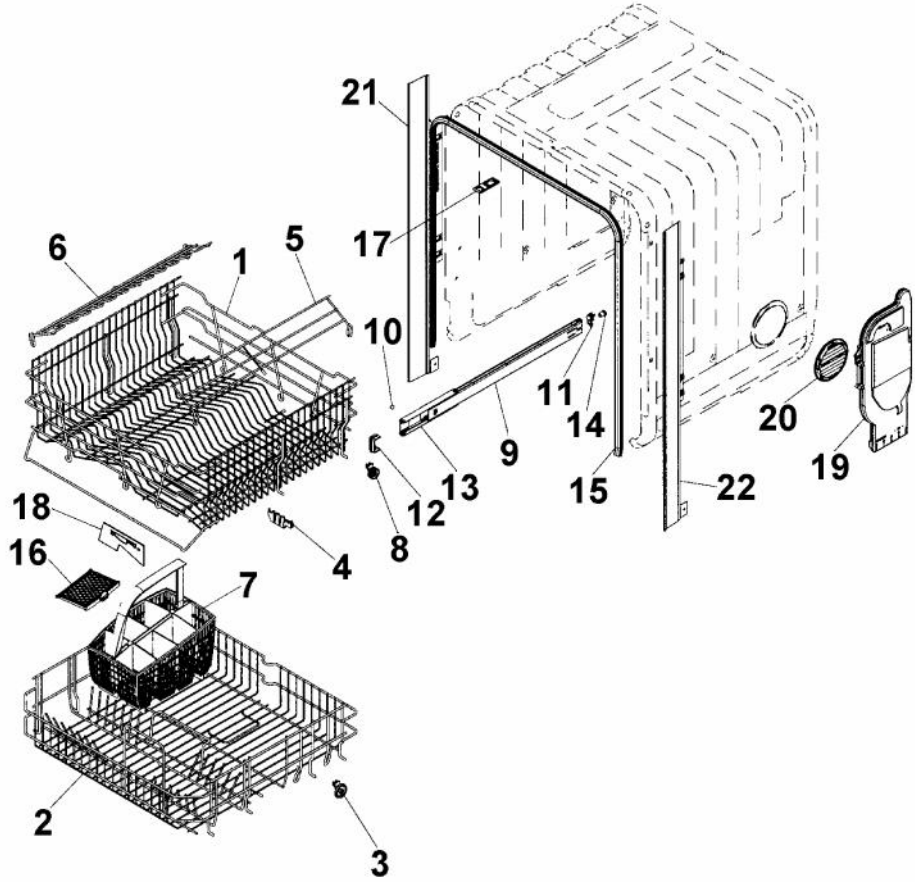

*No Image
Available*

Ref #	Part Number	Qty.	Description
1	PD140036		INLET VALVE (8073825)
2	PD140033		CIRCULATION PUMP (8078471)
3	PD160014		HEATING ELEMENT (8073785)
4	PD160012		TRANSMUTATION ELEMENT (8073702)
5	PD140035		WATER DIV. VALVE (8801389)
6	PD140039		BOTTOM WELL PRESSURE SENSOR (8073691-77)
7	PD160016		PRESSURE SENSOR (8073839)
8	PD140037		MICROSWITCH FLOAT (8073835)
9	PD140034		DRAIN PUMP (8078089)
10	PD140029		NON-RETURN VALVE (8073403)
11	PD140040		VENTILATOR (8074760-77)
12	PD140043		WAX MOTOR (8052778)
13	PD140044		FAN (8073851)
14	PD140032		COMBINATION DISPENSER REED RELAY (8801343-77)
15	PD110035		SPRING, MAIN SWITCH (8074277)
16	PD160017		COMPLETE CONTROL UNIT (8801282)
17	PD160015		THERMISTOR (8073788)
18	PD140031		MAIN PUSH SWITCH (8073782)
19	PD130032		COMPLETE LOCK (8073670)
20	PD140045		MICROSWITCH, DOOR (8073836)

Ref #	Part Number	Qty.	Description
1	PD120063		OUTER BOTTOM (8074450)
NI	PD100110		SCREW, M4 X 8 A4 VAXED (8901104)
NI	PD100111		SCREW, O-RING (8901110)
2	PD120060		REAR PANEL (8073880)
NI	PD100119		SCREW, RTS (8902357)
3	PD130034		FOOT, M10 X 95 T30 (8074877)
4	PD120057		BRACKET, KICK PLATE (8073480)
5	PD110041		SPRING, KICK PLATE - GRAY (8073481-49)
6	PD120053		SOUND ABSORBANT GUARD PLATE (8058353)
7	PD120062		SOUND ABSORBANT PROFILE (8074260)
8	PD120059		GUARD PLATE (8073707)
NI	PD100119		SCREW, RTS (8902357)
9	PD130027		SLIDE FOOT (8051957)
10	PD110040		DOOR SPRING (8071323-77)
11	PD160013		CORD SET (8073774)
12	PD140030		FILTER WITH SCREW SPLINT (8079045)
NI	PD100117		SCREW, MRT-TT (8902131)
13	PD140036		INLET VALVE (8073825)
NI	PD100033		HOSE CLIP (8052189)
14	PD130033		INLET SUPPLY LINE
15	PD110030		GROMMET (8006948)
16	PD110034		RUBBER HOSE (8074230)
NI	PD100033		HOSE CLIP (8052189)
NI	PD110039		RUBBER HOSE (33055088)
NI	PD100033		HOSE CLIP (8052189)
17	PD120072		LOWER KICK PLATE - BLACK 8073566-29