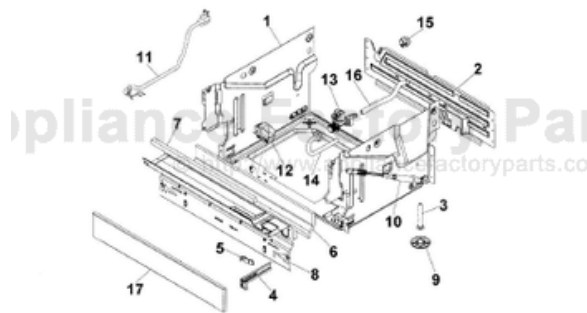

[Find Your VIKING Dishwasher Parts - Select From 36 Models](#)

----- Manual continues below -----