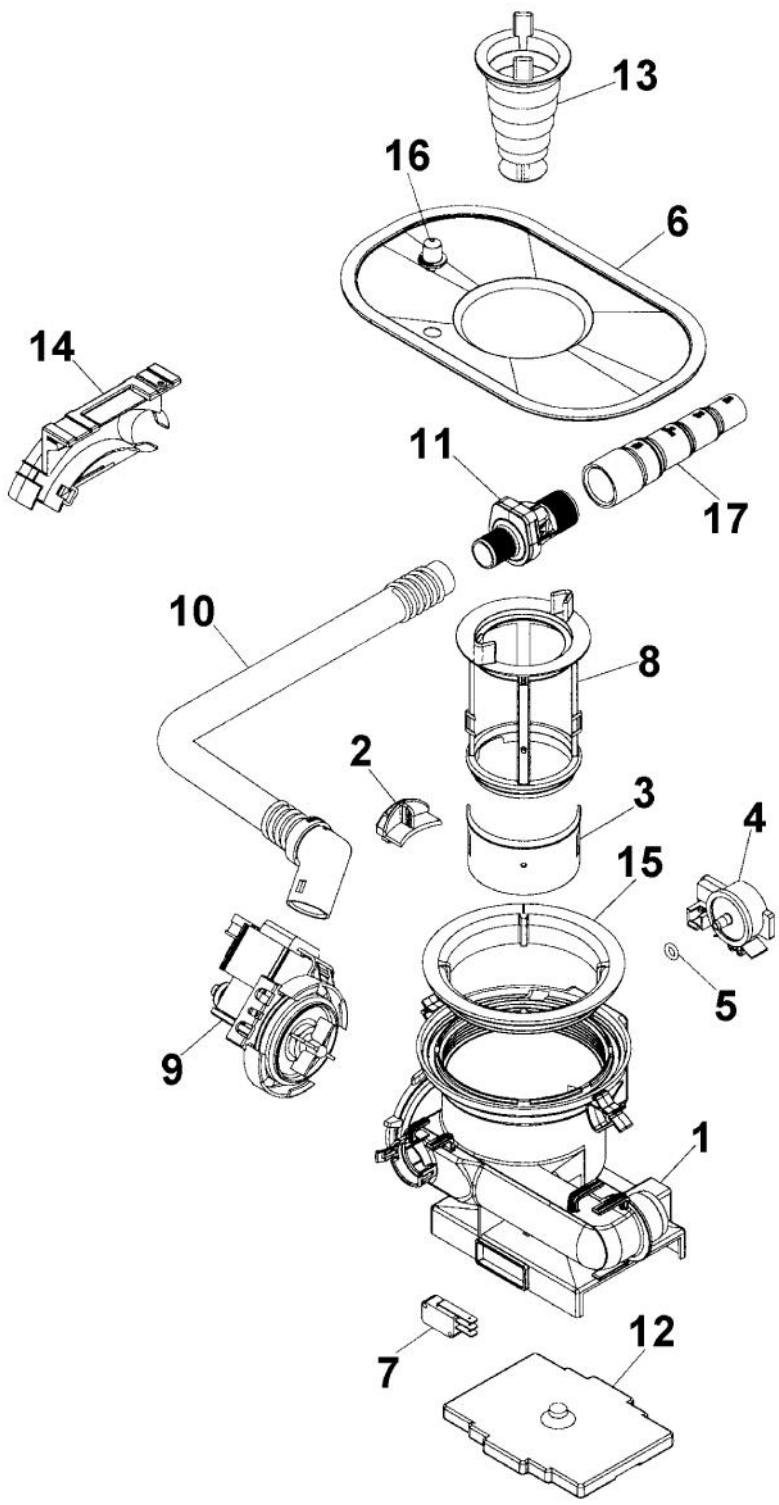

Ref #	Part Number	Qty.	Description
1	PD140033		CIRCULATION PUMP (8078471)
2	PD110037		RUBBER DAMPER (8075130)
3	PD160014		HEATING ELEMENT (8073785)
4	PD160012		TRANSMUTATION ELEMENT (8073702)
5	PD140038		HEATER INSERT (8075070)
6	PD150028		DRAINAGE CUP - GRAY (8073385-77)
7	PD110032		HOSE, CIRCULATION PUMP (8072888)
NI	PD100084		HOSE CLIP (8056491)
8	PD130037		SPRAY ARM BEARING (8072728-77)
9	PD120071		UPPER SPRAY ARM BEARING (8801268)
10	PD140035		WATER DIV. VALVE (8801389)
NI	PD100099		O-RING (8073003)
11	PD130026		SPRAY PIPE (8073387)
12	PD130035		SPRAY TOWER SPRAY NOZZLE (8071606-L-77)
13	PD130038		UPPER SPRAY TOWER SPRAY NOZZLE (8072730-L-77)
14	PD130028		LOWER SPRAY ARM - COMPLETE (8072891)
15	PD130029		UPPER SPRAY ARM - COMPLETE (8072894)
16	PD130030		POT RINSE TUBE (8073381)
NI	PD100114		SCREW, PT (8902085)
17	PD100094		LOCK RING, SPRAY PIPE BEARING (8071607)
18	PD130036		SPRAY NOZZLE (8072543-77)
19	PD110038		HOSE
NI	PD100033		HOSE CLIP (8052189)
20	PD100112		O-RING (8901765)