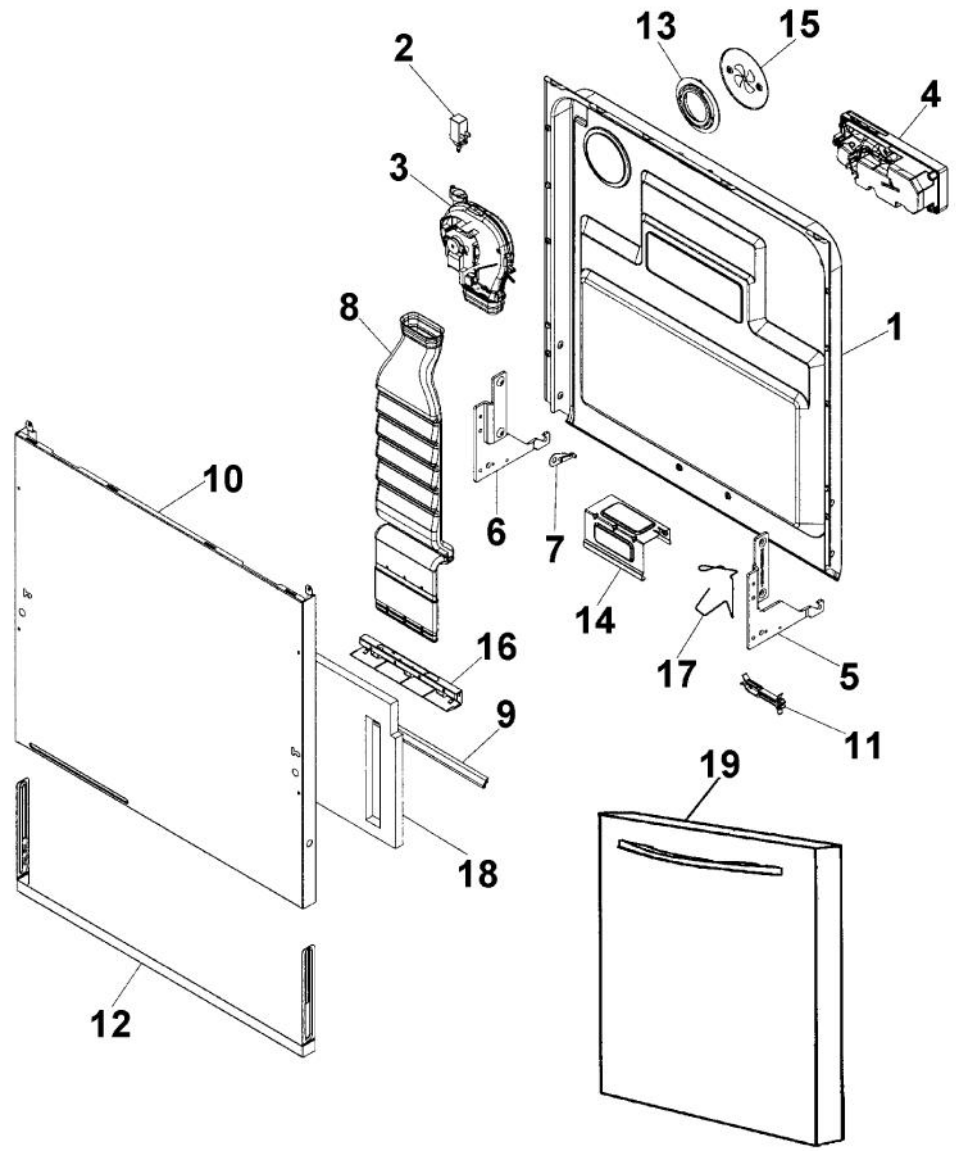

Ref #	Part Number	Qty.	Description
1	PD140039		BOTTOM WELL PRESSURE SENSOR (8073691-77)
NI	PD100098		O-RING (8073002)
2	PD330044		COVER PLATE, BOTTOM WELL
3	PD120054		COVER PLATE INLET (8058454)
4	PD160016		PRESSURE SENSOR (8073839)
5	PD100107		O-RING (8074040)
6	PD150022		STRAINER (8074364)
NI	PD150021		STRAINER, UPPER PART (8074252)
7	PD140037		MICROSWITCH FLOAT (8073835)
8	PD150029		INSERT, STRAINER BASKET (8073396-77)
9	PD140034		DRAIN PUMP (8078089)
NI	PD100080		O-RING (8002584)
10	PD100081		CABLE STRIP (8052430)
NI	PD100046		HOSE CLIP (8052239)
11	PD140029		NON-RETURN VALVE (8073403)
NI	PD100046		HOSE CLIP (8052239)
NI	PD100083		HOSE CLIP (8053642)
12	PD110036		FLOAT (8075110)
13	PD150013		BSKT STRNER RPL PD350022 8057972-77
14	PD150026		OUTER HOSE HOLDER (8072528-77)
NI	PD100046		HOSE CLIP (8052239)
NI	PD100113		SCREW, PT (8902072)
NI	PD100121		CABLE STRIP (33700450)
NI	PD100083		HOSE CLIP (8053642)
15	PD100097		LOCK RING BOTTOM WELL (8072848)
16	PD140040		VENTILATOR (8074760-77)
17	PD100108		END CUFF (8075321)