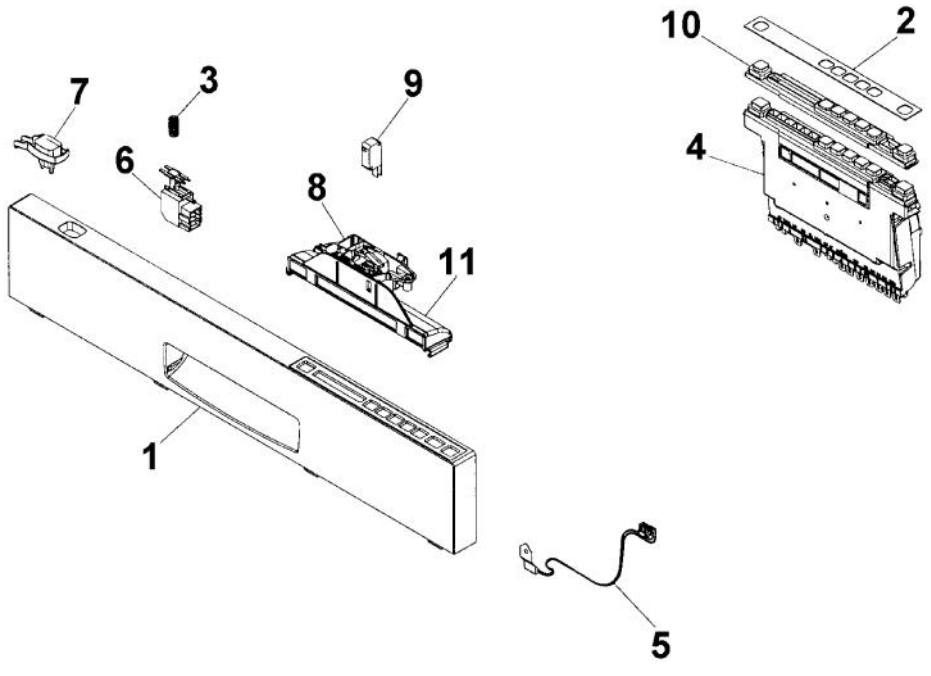

Ref #	Part Number	Qty.	Description
1	PD120067		VIKING PANEL (8075653-81-UL)
2	PD120069		VIKING DECORATIVE LOGO (8078214)
3	PD110035		SPRING, MAIN SWITCH (8074277)
4	PD160017		COMPLETE CONTROL UNIT (8801282)
5	PD160015		THERMISTOR (8073788)
6	PD140031		MAIN PUSH SWITCH (8073782)
NI	PD100105		CABLE SET - DIVERTER VALVE (8073897)
NI	PD100103		CABLE SET - CIRCULATION PUMP INLET VALVE (8075736)
NI	PD100102		CABLE SET - FLOW AND PRESSURE (8073887)
NI	PD100104		CABLE SET - POWER (8073890)
NI	PD100100		CABLE SET - DOOR FAN (8073882)
NI	PD100101		CABLE SET - DRAIN (8075731)
7	PD140041		PUSH BUTTON MAIN SWITCH GRAPHIC (8075078-81)
8	PD130032		COMPLETE LOCK (8073670)
9	PD140045		MICROSWITCH, DOOR (8073836)
10	PD140042		PUSH BUTTONS (8075723-85)
11	PD130031		HANDLE, INTEGRATED LOCK (8073666)
NI	PD100096		SCREW, MC65 (8072439)