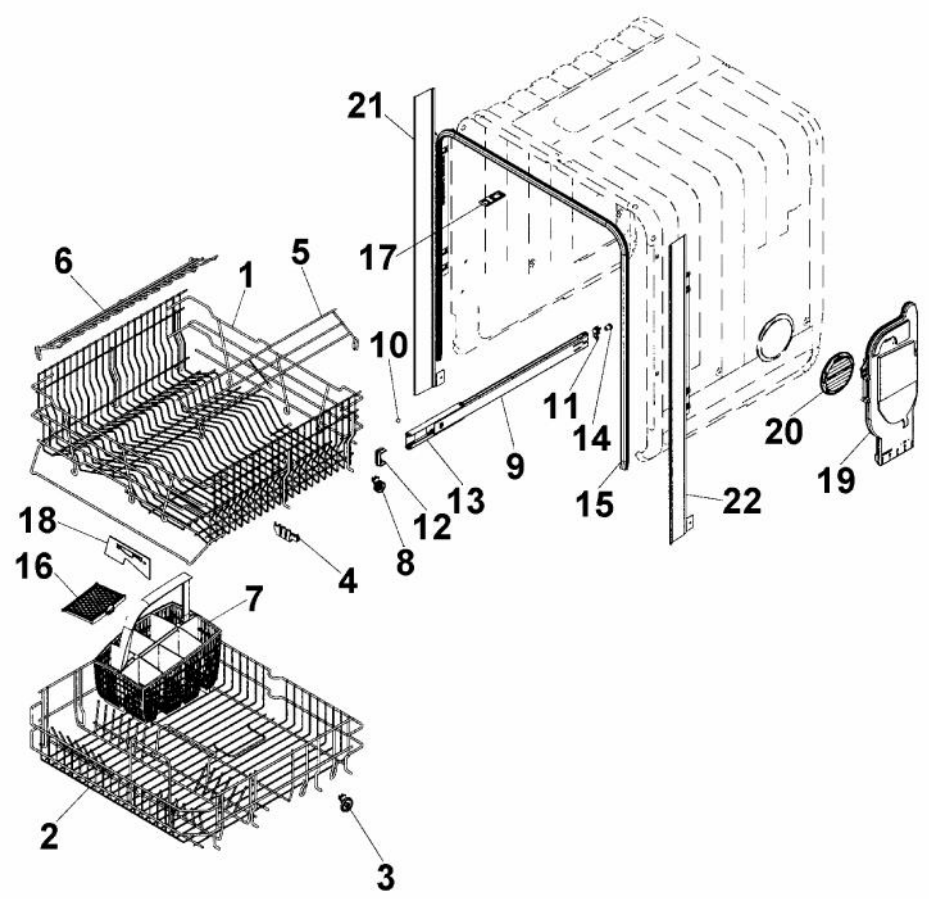

----- Manual continues below -----

*No Image
Available*

Ref #	Part Number	Qty.	Description
1	PD140036		INLET VALVE (8073825)
2	PD140033		CIRCULATION PUMP (8078471)
3	PD160014		HEATING ELEMENT (8073785)
4	PD160012		TRANSMUTATION ELEMENT (8073702)
5	PD140035		WATER DIV. VALVE (8801389)
6	PD140039		BOTTOM WELL PRESSURE SENSOR (8073691-77)
7	PD160016		PRESSURE SENSOR (8073839)
8	PD140037		MICROSWITCH FLOAT (8073835)
9	PD140034		DRAIN PUMP (8078089)
10	PD140029		NON-RETURN VALVE (8073403)
11	PD140040		VENTILATOR (8074760-77)
12	PD140043		WAX MOTOR (8052778)
13	PD140044		FAN (8073851)
14	PD140032		COMBINATION DISPENSER REED RELAY (8801343-77)
15	PD110035		SPRING, MAIN SWITCH (8074277)
16	PD160017		COMPLETE CONTROL UNIT (8801282)
17	PD160015		THERMISTOR (8073788)
18	PD140031		MAIN PUSH SWITCH (8073782)
19	PD130032		COMPLETE LOCK (8073670)
20	PD140045		MICROSWITCH, DOOR (8073836)

Ref #	Part Number	Qty.	Description
1	PD120063		OUTER BOTTOM (8074450)
NI	PD100110		SCREW, M4 X 8 A4 VAXED (8901104)
NI	PD100111		SCREW, O-RING (8901110)
2	PD120060		REAR PANEL (8073880)
NI	PD100119		SCREW, RTS (8902357)
3	PD130034		FOOT, M10 X 95 T30 (8074877)
4	PD120057		BRACKET, KICK PLATE (8073480)
5	PD110041		SPRING, KICK PLATE - GRAY (8073481-49)
6	PD120053		SOUND ABSORBANT GUARD PLATE (8058353)
7	PD120062		SOUND ABSORBANT PROFILE (8074260)
8	PD120059		GUARD PLATE (8073707)
NI	PD100119		SCREW, RTS (8902357)
9	PD130027		SLIDE FOOT (8051957)
10	PD110040		DOOR SPRING (8071323-77)
11	PD160013		CORD SET (8073774)
12	PD140030		FILTER WITH SCREW SPLINT (8079045)
NI	PD100117		SCREW, MRT-TT (8902131)
13	PD140036		INLET VALVE (8073825)
NI	PD100033		HOSE CLIP (8052189)
14	PD130033		INLET SUPPLY LINE
15	PD110030		GROMMET (8006948)
16	PD110034		RUBBER HOSE (8074230)
NI	PD100033		HOSE CLIP (8052189)
NI	PD110039		RUBBER HOSE (33055088)
NI	PD100033		HOSE CLIP (8052189)
17	PD120072		LOWER KICK PLATE - BLACK 8073566-29