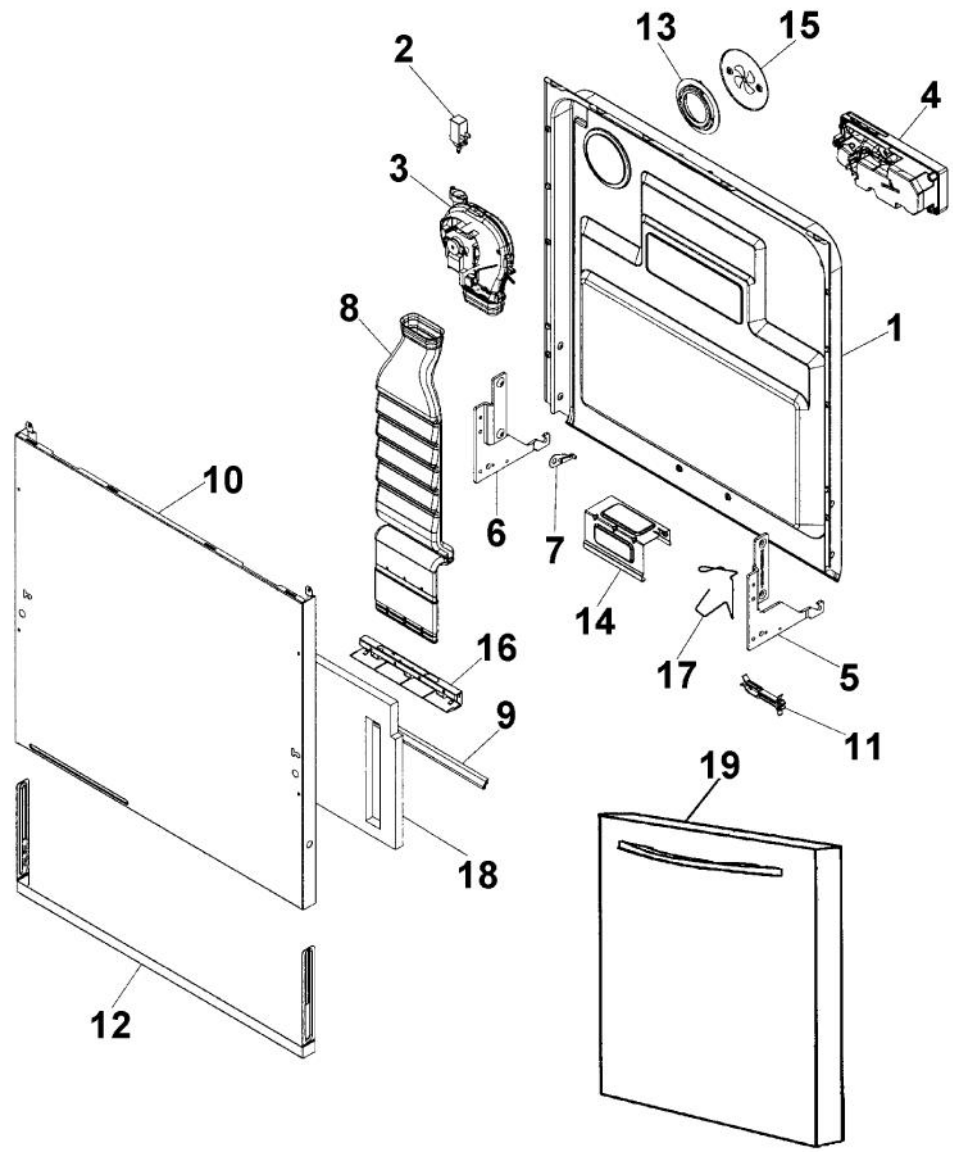

Ref #	Part Number	Qty.	Description
1	PD140039		BOTTOM WELL PRESSURE SENSOR (8073691-77)
NI	PD100098		O-RING (8073002)
2	PD330044		COVER PLATE, BOTTOM WELL
3	PD120054		COVER PLATE INLET (8058454)
4	PD160016		PRESSURE SENSOR (8073839)
5	PD100107		O-RING (8074040)
6	PD150022		STRAINER (8074364)
NI	PD150021		STRAINER, UPPER PART (8074252)
7	PD140037		MICROSWITCH FLOAT (8073835)
8	PD150029		INSERT, STRAINER BASKET (8073396-77)
9	PD140034		DRAIN PUMP (8078089)
NI	PD100080		O-RING (8002584)
10	PD100081		CABLE STRIP (8052430)
NI	PD100046		HOSE CLIP (8052239)
11	PD140029		NON-RETURN VALVE (8073403)
NI	PD100046		HOSE CLIP (8052239)
NI	PD100083		HOSE CLIP (8053642)
12	PD110036		FLOAT (8075110)
13	PD150013		BSKT STRNER RPL PD350022 8057972-77
14	PD150026		OUTER HOSE HOLDER (8072528-77)
NI	PD100046		HOSE CLIP (8052239)
NI	PD100113		SCREW, PT (8902072)
NI	PD100121		CABLE STRIP (33700450)
NI	PD100083		HOSE CLIP (8053642)
15	PD100097		LOCK RING BOTTOM WELL (8072848)
16	PD140040		VENTILATOR (8074760-77)
17	PD100108		END CUFF (8075321)