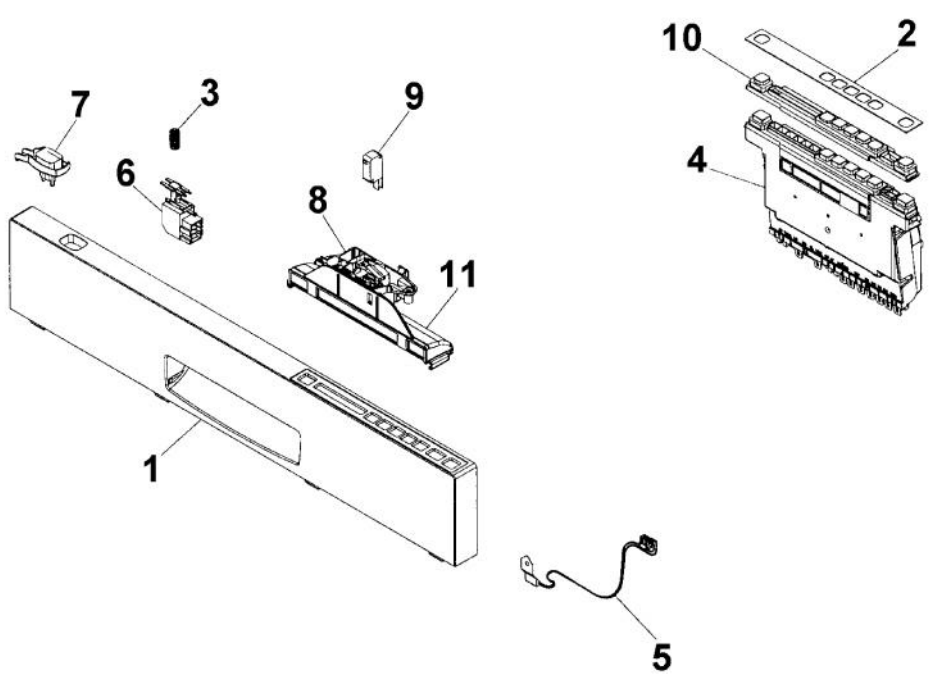

Ref #	Part Number	Qty.	Description
1	PD120067		VIKING PANEL (8075653-81-UL)
2	PD120069		VIKING DECORATIVE LOGO (8078214)
3	PD110035		SPRING, MAIN SWITCH (8074277)
4	PD160017		COMPLETE CONTROL UNIT (8801282)
5	PD160015		THERMISTOR (8073788)
6	PD140031		MAIN PUSH SWITCH (8073782)
NI	PD100105		CABLE SET - DIVERTER VALVE (8073897)
NI	PD100103		CABLE SET - CIRCULATION PUMP INLET VALVE (8075736)
NI	PD100102		CABLE SET - FLOW AND PRESSURE (8073887)
NI	PD100104		CABLE SET - POWER (8073890)
NI	PD100100		CABLE SET - DOOR FAN (8073882)
NI	PD100101		CABLE SET - DRAIN (8075731)
7	PD140041		PUSH BUTTON MAIN SWITCH GRAPHIC (8075078-81)
8	PD130032		COMPLETE LOCK (8073670)
9	PD140045		MICROSWITCH, DOOR (8073836)
10	PD140042		PUSH BUTTONS (8075723-85)
11	PD130031		HANDLE, INTEGRATED LOCK (8073666)
NI	PD100096		SCREW, MC65 (8072439)