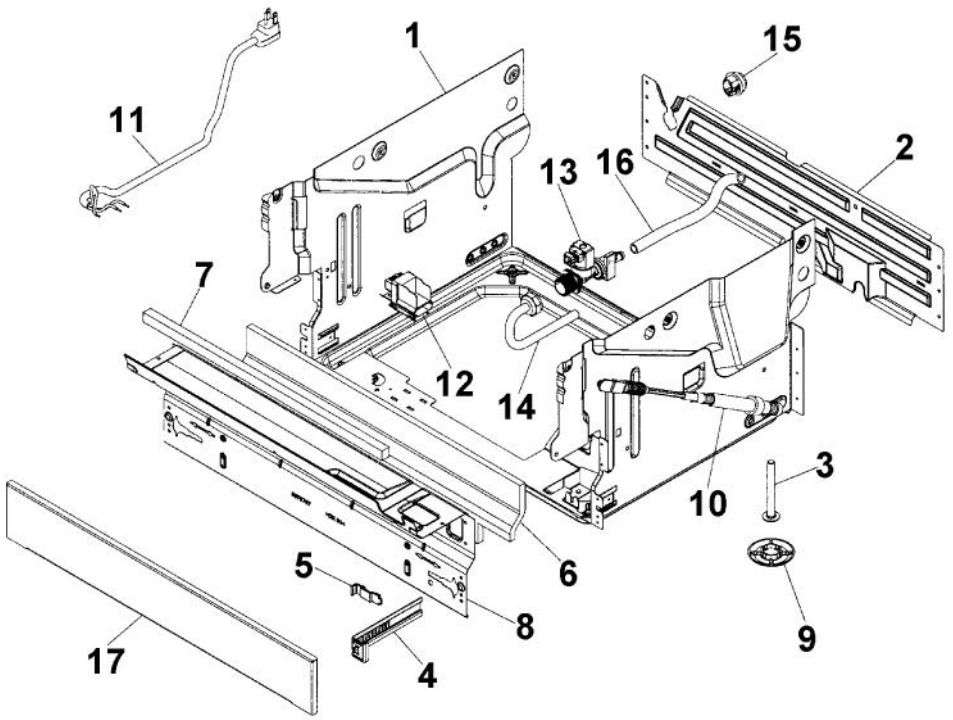

----- Manual continues below -----

*No Image
Available*

Ref #	Part Number	Qty.	Description
1	PD140036		INLET VALVE (8073825)
2	PD140033		CIRCULATION PUMP (8078471)
3	PD160014		HEATING ELEMENT (8073785)
4	PD160012		TRANSMUTATION ELEMENT (8073702)
5	PD140035		WATER DIV. VALVE (8801389)
6	PD140039		BOTTOM WELL PRESSURE SENSOR (8073691-77)
7	PD160016		PRESSURE SENSOR (8073839)
8	PD140037		MICROSWITCH FLOAT (8073835)
9	PD140034		DRAIN PUMP (8078089)
10	PD140029		NON-RETURN VALVE (8073403)
11	PD140040		VENTILATOR (8074760-77)
12	PD140043		WAX MOTOR (8052778)
13	PD140044		FAN (8073851)
14	PD140032		COMBINATION DISPENSER REED RELAY (8801343-77)
15	PD110035		SPRING, MAIN SWITCH (8074277)
16	PD160017		COMPLETE CONTROL UNIT (8801282)
17	PD160015		THERMISTOR (8073788)
18	PD140031		MAIN PUSH SWITCH (8073782)
19	PD130032		COMPLETE LOCK (8073670)
20	PD140045		MICROSWITCH, DOOR (8073836)

Ref #	Part Number	Qty.	Description
1	PD120063		OUTER BOTTOM (8074450)
NI	PD100110		SCREW, M4 X 8 A4 VAXED (8901104)
NI	PD100111		SCREW, O-RING (8901110)
2	PD120060		REAR PANEL (8073880)
NI	PD100119		SCREW, RTS (8902357)
3	PD130034		FOOT, M10 X 95 T30 (8074877)
4	PD120057		BRACKET, KICK PLATE (8073480)
5	PD110041		SPRING, KICK PLATE - GRAY (8073481-49)
6	PD120053		SOUND ABSORBANT GUARD PLATE (8058353)
7	PD120062		SOUND ABSORBANT PROFILE (8074260)
8	PD120059		GUARD PLATE (8073707)
NI	PD100119		SCREW, RTS (8902357)
9	PD130027		SLIDE FOOT (8051957)
10	PD110040		DOOR SPRING (8071323-77)
11	PD160013		CORD SET (8073774)
12	PD140030		FILTER WITH SCREW SPLINT (8079045)
NI	PD100117		SCREW, MRT-TT (8902131)
13	PD140036		INLET VALVE (8073825)
NI	PD100033		HOSE CLIP (8052189)
14	PD130033		INLET SUPPLY LINE
15	PD110030		GROMMET (8006948)
16	PD110034		RUBBER HOSE (8074230)
NI	PD100033		HOSE CLIP (8052189)
NI	PD110039		RUBBER HOSE (33055088)
NI	PD100033		HOSE CLIP (8052189)
17	PD120072		LOWER KICK PLATE - BLACK 8073566-29