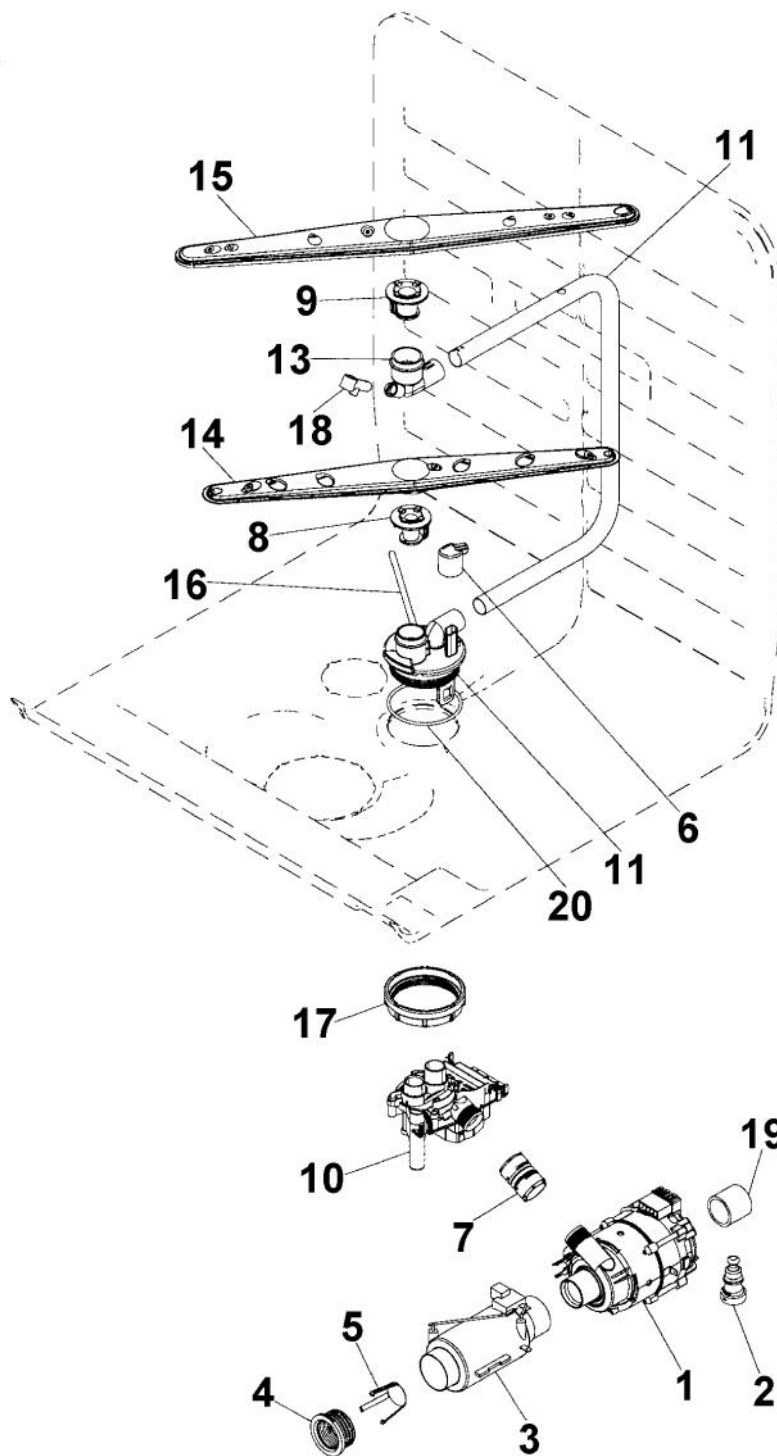

Ref #	Part Number	Qty.	Description
1	PD150030		UPPER BASKET (8801236-49)
2	PD150031		LOWER BASKET (8801391-49)
3	PS300001		LOWER RACK WHEEL (10MM) 807 8641 - 77
4	PD150024		HOLDER, CARVING KNIVES (8071214-77)
5	PD150025		ADJUSTABLE CUP SHELF (8071336-49)
6	PD150018		CUP SHELF, WINE GLASSES (8071337)
7	PD150032		CUTLERY BASKET, INC. DOOR (NO HANDLE)
8	PD150008		BASKET WHL REP PD350026 8058498-77
9	PD110005		GUIDE RAIL 8801350
10	PD110004		BALL 8057977/722B4430 (8 PER BAG) (8801349-77)
11	PD110001		BALL CATCH 8057978-77
12	PD120002		BASKET STOP REP PD350023 8057979-77
13	PD110042		BALL DISTANCE RING GUIDE RAIL (8058638-77)
14	PD110031		RUBBER BUFFER (8071247)
15	PD100085		DOOR STRIP (8057489)
NI	PD120056		EDGE GUARD (8071257)
16	PD150027		DOOR CUTLERY BASKET (8072986-77)
17	PD100093		LOCK HITCH INTEGR. (8070649)
NI	PD100092		LOCK WASHER INTEGR. (8070648)
NI	PD100110		SCREW, M4 X 8 A4 VAXED (8901104)
18	PD150023		KNIFE STOP PLATE - GRAY (8057506-77)
19	PD130014		AIR BREAK - W/O-RING (8801234)
NI	PD100033		HOSE CLIP (8052189)
20	PD100032		LOCK RING-AIR BREAK (8057536)
21	PD100122		TRIM STRIP - LEFT (8074342-95)
NI	PD100109		SCREW, A4-RTS (8900646)
22	PD100123		TRIM STRIP - RIGHT (8074343-95)
NI	PD100109		SCREW, A4-RTS (8900646)