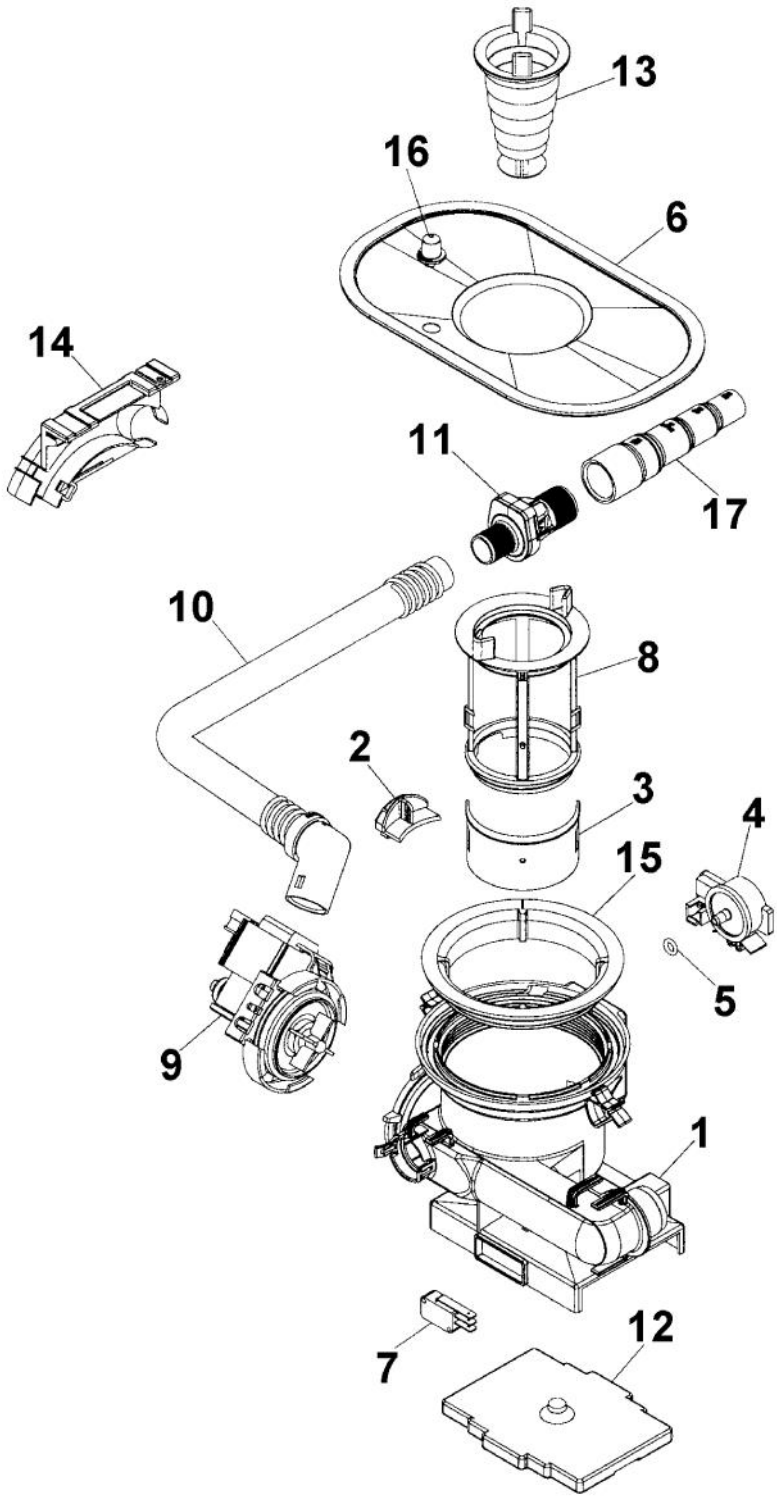

Ref #	Part Number	Qty.	Description
1	PD140033		CIRCULATION PUMP (8078471)
2	PD110037		RUBBER DAMPER (8075130)
3	PD160014		HEATING ELEMENT (8073785)
4	PD160012		TRANSMUTATION ELEMENT (8073702)
5	PD140038		HEATER INSERT (8075070)
6	PD150028		DRAINAGE CUP - GRAY (8073385-77)
7	PD110032		HOSE, CIRCULATION PUMP (8072888)
NI	PD100084		HOSE CLIP (8056491)
8	PD130037		SPRAY ARM BEARING (8072728-77)
9	PD120071		UPPER SPRAY ARM BEARING (8801268)
10	PD140035		WATER DIV. VALVE (8801389)
NI	PD100099		O-RING (8073003)
11	PD130026		SPRAY PIPE (8073387)
12	PD130035		SPRAY TOWER SPRAY NOZZLE (8071606-L-77)
13	PD130038		UPPER SPRAY TOWER SPRAY NOZZLE (8072730-L-77)
14	PD130028		LOWER SPRAY ARM - COMPLETE (8072891)
15	PD130029		UPPER SPRAY ARM - COMPLETE (8072894)
16	PD130030		POT RINSE TUBE (8073381)
NI	PD100114		SCREW, PT (8902085)
17	PD100094		LOCK RING, SPRAY PIPE BEARING (8071607)
18	PD130036		SPRAY NOZZLE (8072543-77)
19	PD110038		HOSE
NI	PD100033		HOSE CLIP (8052189)
20	PD100112		O-RING (8901765)