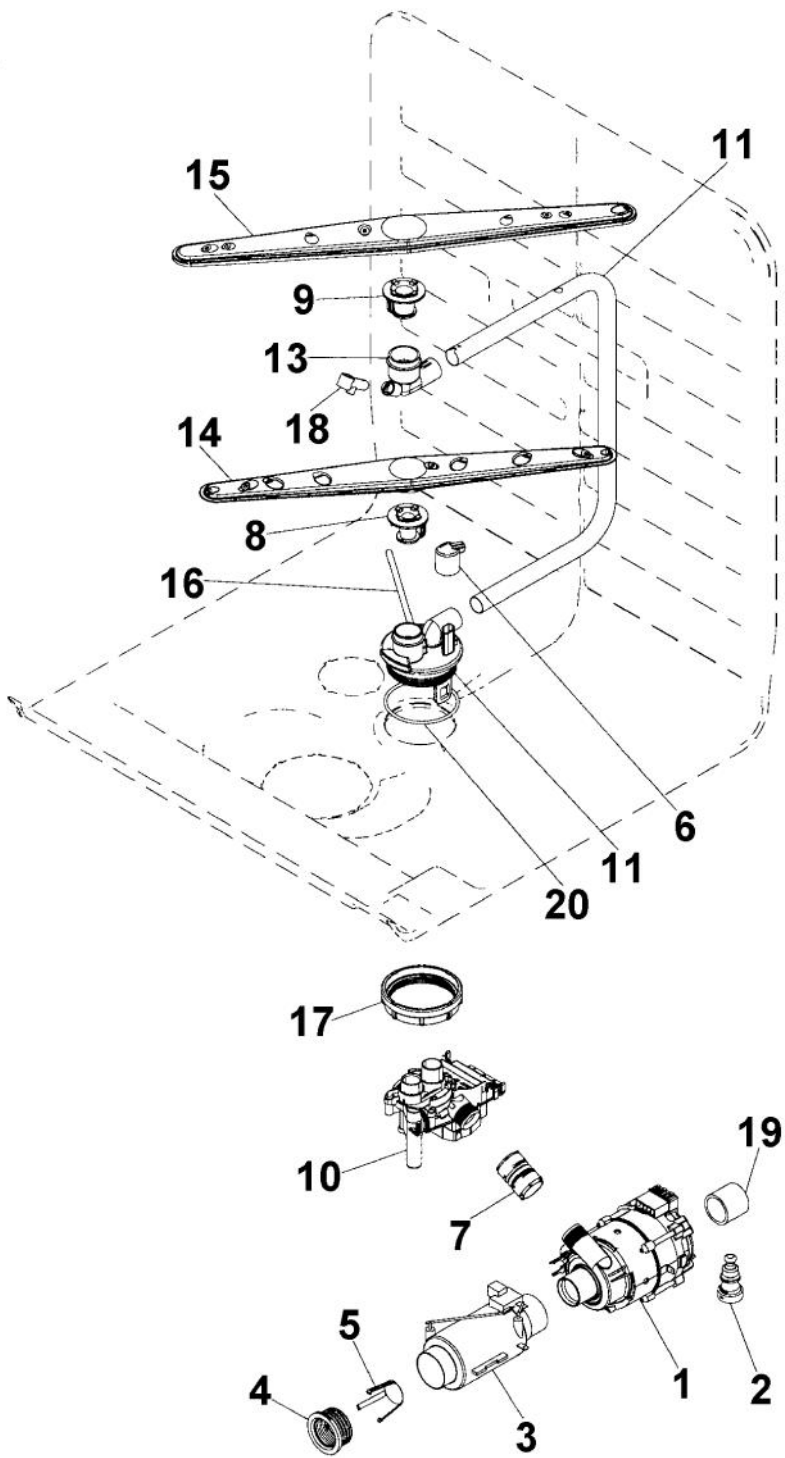

Ref #	Part Number	Qty.	Description
1	PD150030		UPPER BASKET (8801236-49)
2	PD150031		LOWER BASKET (8801391-49)
3	PS300001		LOWER RACK WHEEL (10MM) 807 8641 - 77
4	PD150024		HOLDER, CARVING KNIVES (8071214-77)
5	PD150025		ADJUSTABLE CUP SHELF (8071336-49)
6	PD150018		CUP SHELF, WINE GLASSES (8071337)
7	PD150032		CUTLERY BASKET, INC. DOOR (NO HANDLE)
8	PD150008		BASKET WHL REP PD350026 8058498-77
9	PD110005		GUIDE RAIL 8801350
10	PD110004		BALL 8057977/722B4430 (8 PER BAG) (8801349-77)
11	PD110001		BALL CATCH 8057978-77
12	PD120002		BASKET STOP REP PD350023 8057979-77
13	PD110042		BALL DISTANCE RING GUIDE RAIL (8058638-77)
14	PD110031		RUBBER BUFFER (8071247)
15	PD100085		DOOR STRIP (8057489)
NI	PD120056		EDGE GUARD (8071257)
16	PD150027		DOOR CUTLERY BASKET (8072986-77)
17	PD100093		LOCK HITCH INTEGR. (8070649)
NI	PD100092		LOCK WASHER INTEGR. (8070648)
NI	PD100110		SCREW, M4 X 8 A4 VAXED (8901104)
18	PD150023		KNIFE STOP PLATE - GRAY (8057506-77)
19	PD130014		AIR BREAK - W/O-RING (8801234)
NI	PD100033		HOSE CLIP (8052189)
20	PD100032		LOCK RING-AIR BREAK (8057536)
21	PD100122		TRIM STRIP - LEFT (8074342-95)
NI	PD100109		SCREW, A4-RTS (8900646)
22	PD100123		TRIM STRIP - RIGHT (8074343-95)
NI	PD100109		SCREW, A4-RTS (8900646)