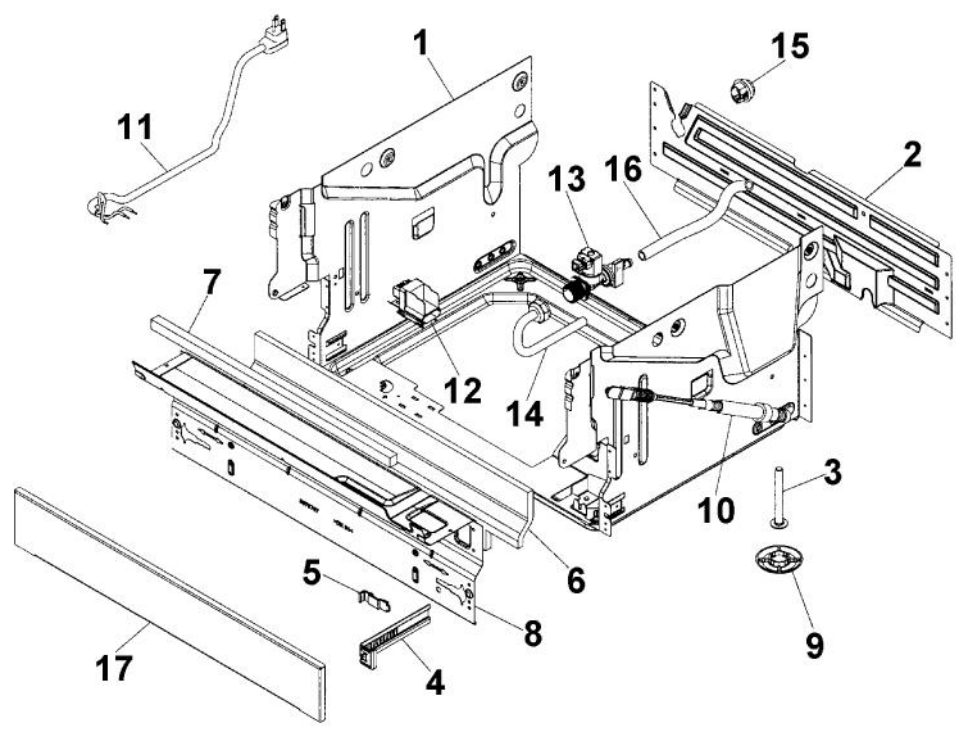

*No Image
Available*

Ref #	Part Number	Qty.	Description
1	PD140036		INLET VALVE (8073825)
2	PD140033		CIRCULATION PUMP (8078471)
3	PD160014		HEATING ELEMENT (8073785)
4	PD160012		TRANSMUTATION ELEMENT (8073702)
5	PD140035		WATER DIV. VALVE (8801389)
6	PD140039		BOTTOM WELL PRESSURE SENSOR (8073691-77)
7	PD160016		PRESSURE SENSOR (8073839)
8	PD140037		MICROSWITCH FLOAT (8073835)
9	PD140034		DRAIN PUMP (8078089)
10	PD140029		NON-RETURN VALVE (8073403)
11	PD140040		VENTILATOR (8074760-77)
12	PD140043		WAX MOTOR (8052778)
13	PD140044		FAN (8073851)
14	PD140032		COMBINATION DISPENSER REED RELAY (8801343-77)
15	PD110035		SPRING, MAIN SWITCH (8074277)
16	PD160017		COMPLETE CONTROL UNIT (8801282)
17	PD160015		THERMISTOR (8073788)
18	PD140031		MAIN PUSH SWITCH (8073782)
19	PD130032		COMPLETE LOCK (8073670)
20	PD140045		MICROSWITCH, DOOR (8073836)

Ref #	Part Number	Qty.	Description
1	PD120063		OUTER BOTTOM (8074450)
NI	PD100110		SCREW, M4 X 8 A4 VAXED (8901104)
NI	PD100111		SCREW, O-RING (8901110)
2	PD120060		REAR PANEL (8073880)
NI	PD100119		SCREW, RTS (8902357)
3	PD130034		FOOT, M10 X 95 T30 (8074877)
4	PD120057		BRACKET, KICK PLATE (8073480)
5	PD110041		SPRING, KICK PLATE - GRAY (8073481-49)
6	PD120053		SOUND ABSORBANT GUARD PLATE (8058353)
7	PD120062		SOUND ABSORBANT PROFILE (8074260)
8	PD120059		GUARD PLATE (8073707)
NI	PD100119		SCREW, RTS (8902357)
9	PD130027		SLIDE FOOT (8051957)
10	PD110040		DOOR SPRING (8071323-77)
11	PD160013		CORD SET (8073774)
12	PD140030		FILTER WITH SCREW SPLINT (8079045)
NI	PD100117		SCREW, MRT-TT (8902131)
13	PD140036		INLET VALVE (8073825)
NI	PD100033		HOSE CLIP (8052189)
14	PD130033		INLET SUPPLY LINE
15	PD110030		GROMMET (8006948)
16	PD110034		RUBBER HOSE (8074230)
NI	PD100033		HOSE CLIP (8052189)
NI	PD110039		RUBBER HOSE (33055088)
NI	PD100033		HOSE CLIP (8052189)
17	PD120072		LOWER KICK PLATE - BLACK 8073566-29